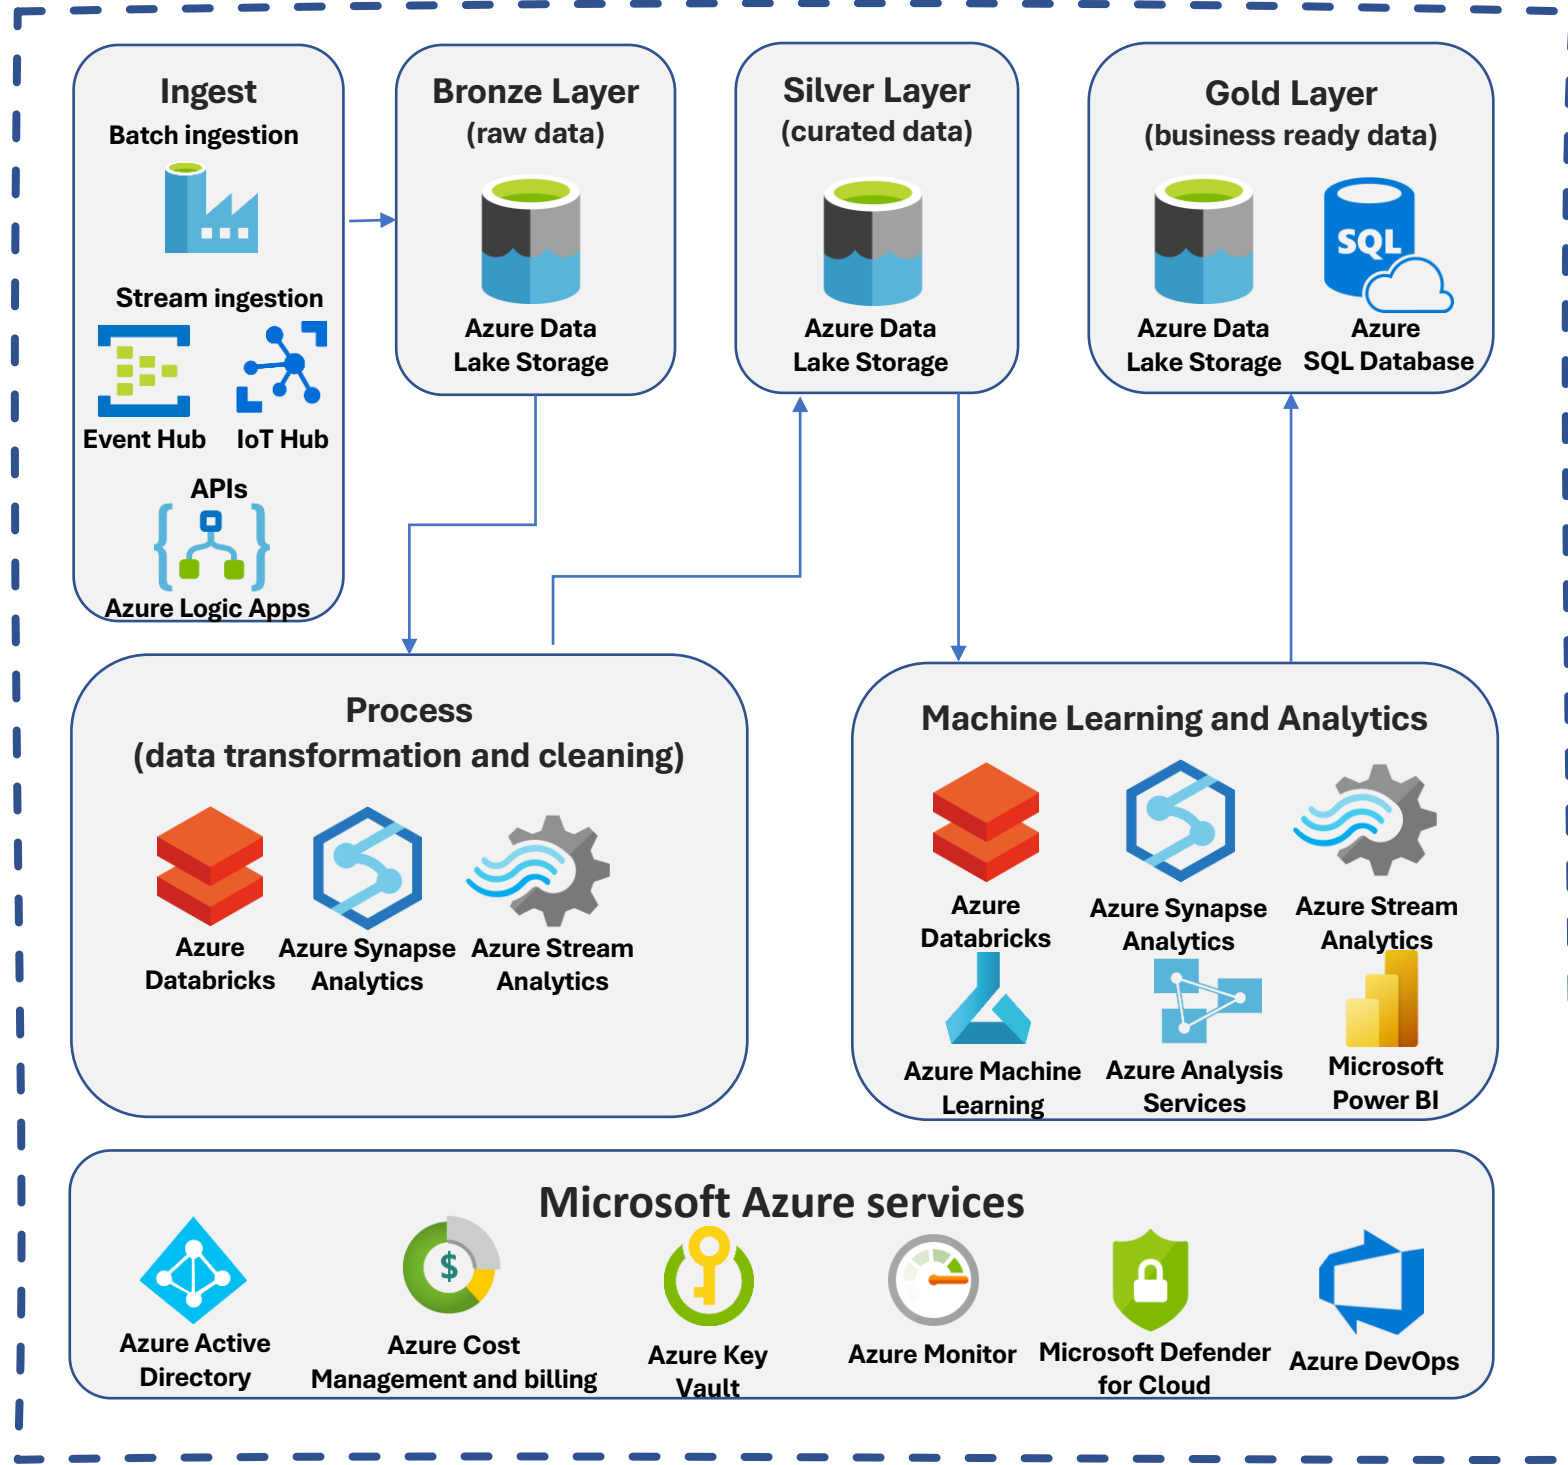

Data Sources

- Business data**
CRM, CMS, ERP
- Databases**
SQL, A, ORACLE
- Flat files**
X, TXT, CSV
- Microsoft products**
SharePoint, PowerApps, Microsoft Dynamics 365
- Other applications/streams**
API, IOT, LOG

Insights

- Power BI dashboards, Power BI reports
- PowerPoint presentations, Excel dashboards /results

Serve

- Microsoft Power Apps, Azure App service
- Azure Container service, Application interfaces
- python Models, Cosmos DB
- SAS, SQL