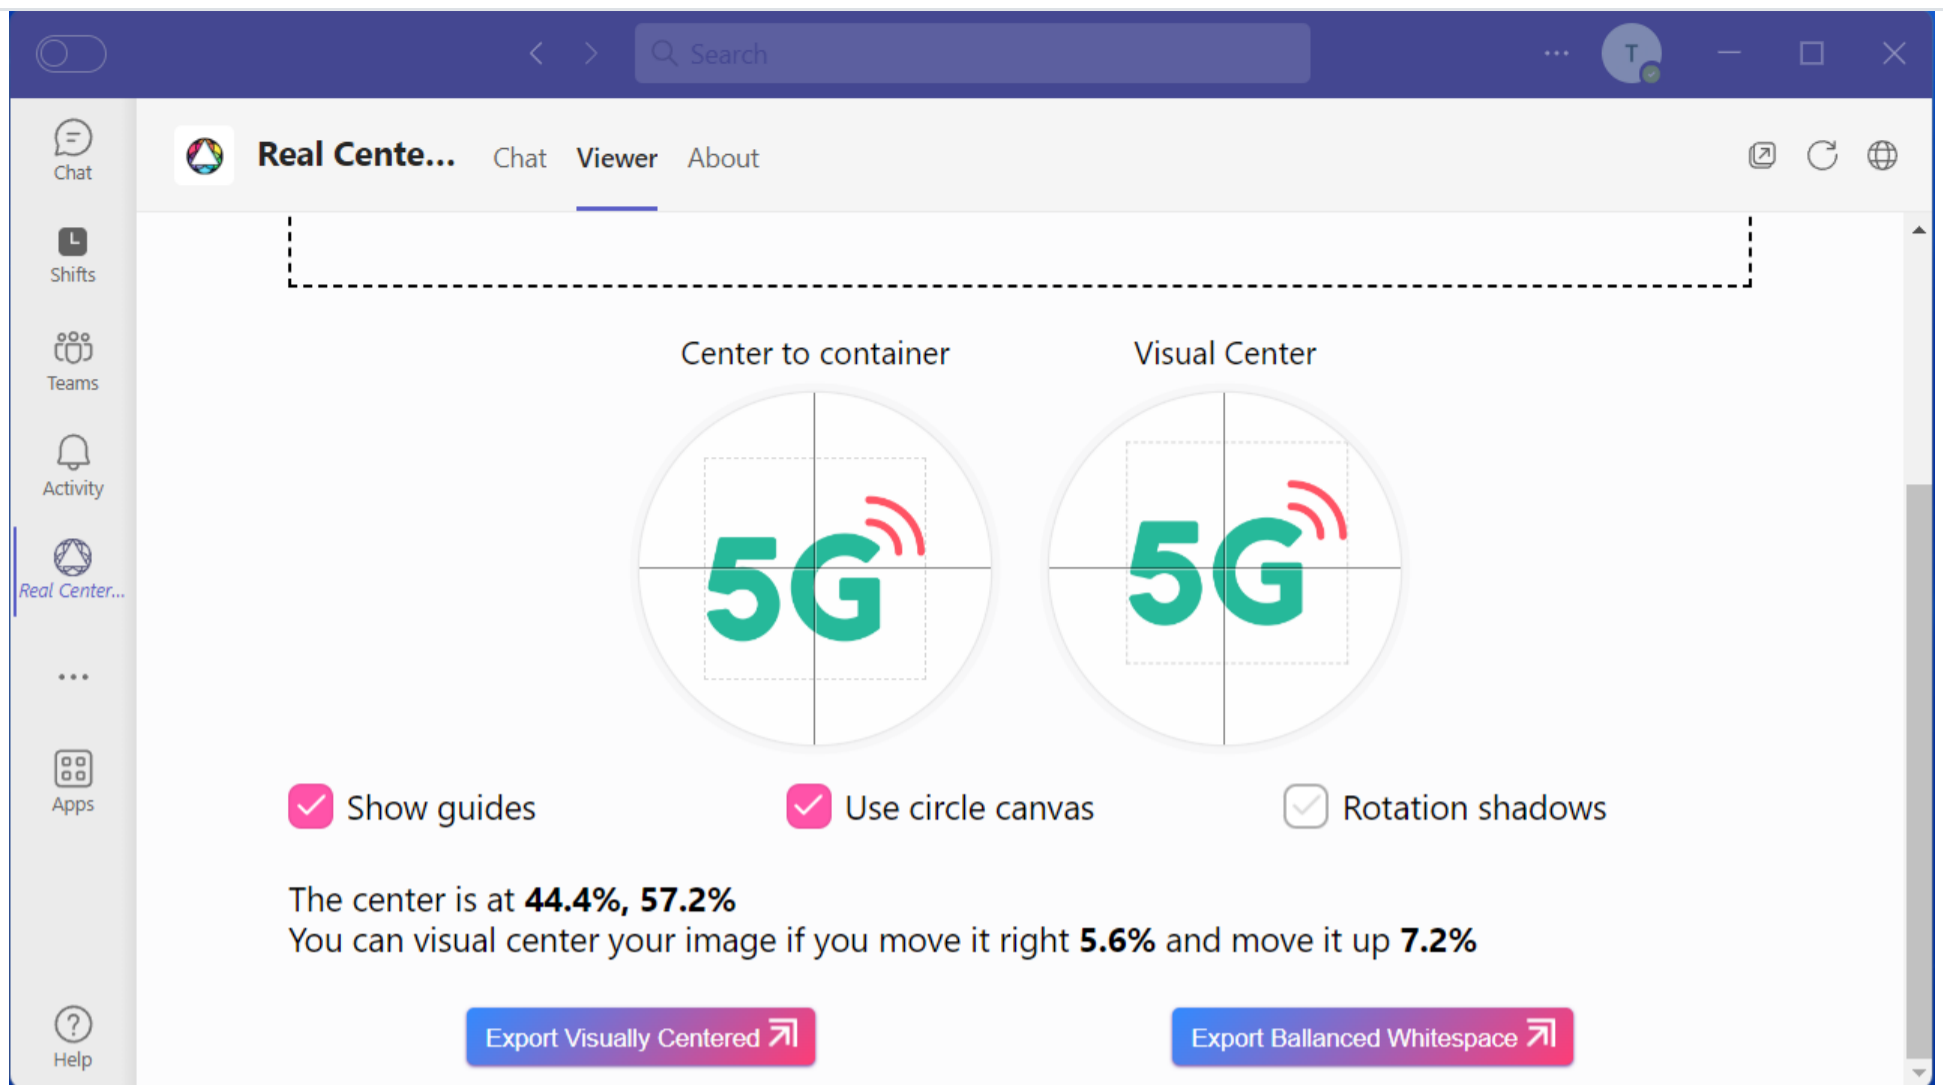

How to use Real Center Icon in Microsoft Teams

Install Real Center Icon in Microsoft Teams store

If you have no license, You can't use this feature, Please Click the "Go to the Microsoft APP Source" link and subscribe. If subscribed, Click the "Refresh" link to reload

Click "View" tab, And Import image

Now, you can Find the visual center of the image that you imported

You can use it in message extension to view image file with ".png" file extension.

You can contact us via email at : contact@barava.top