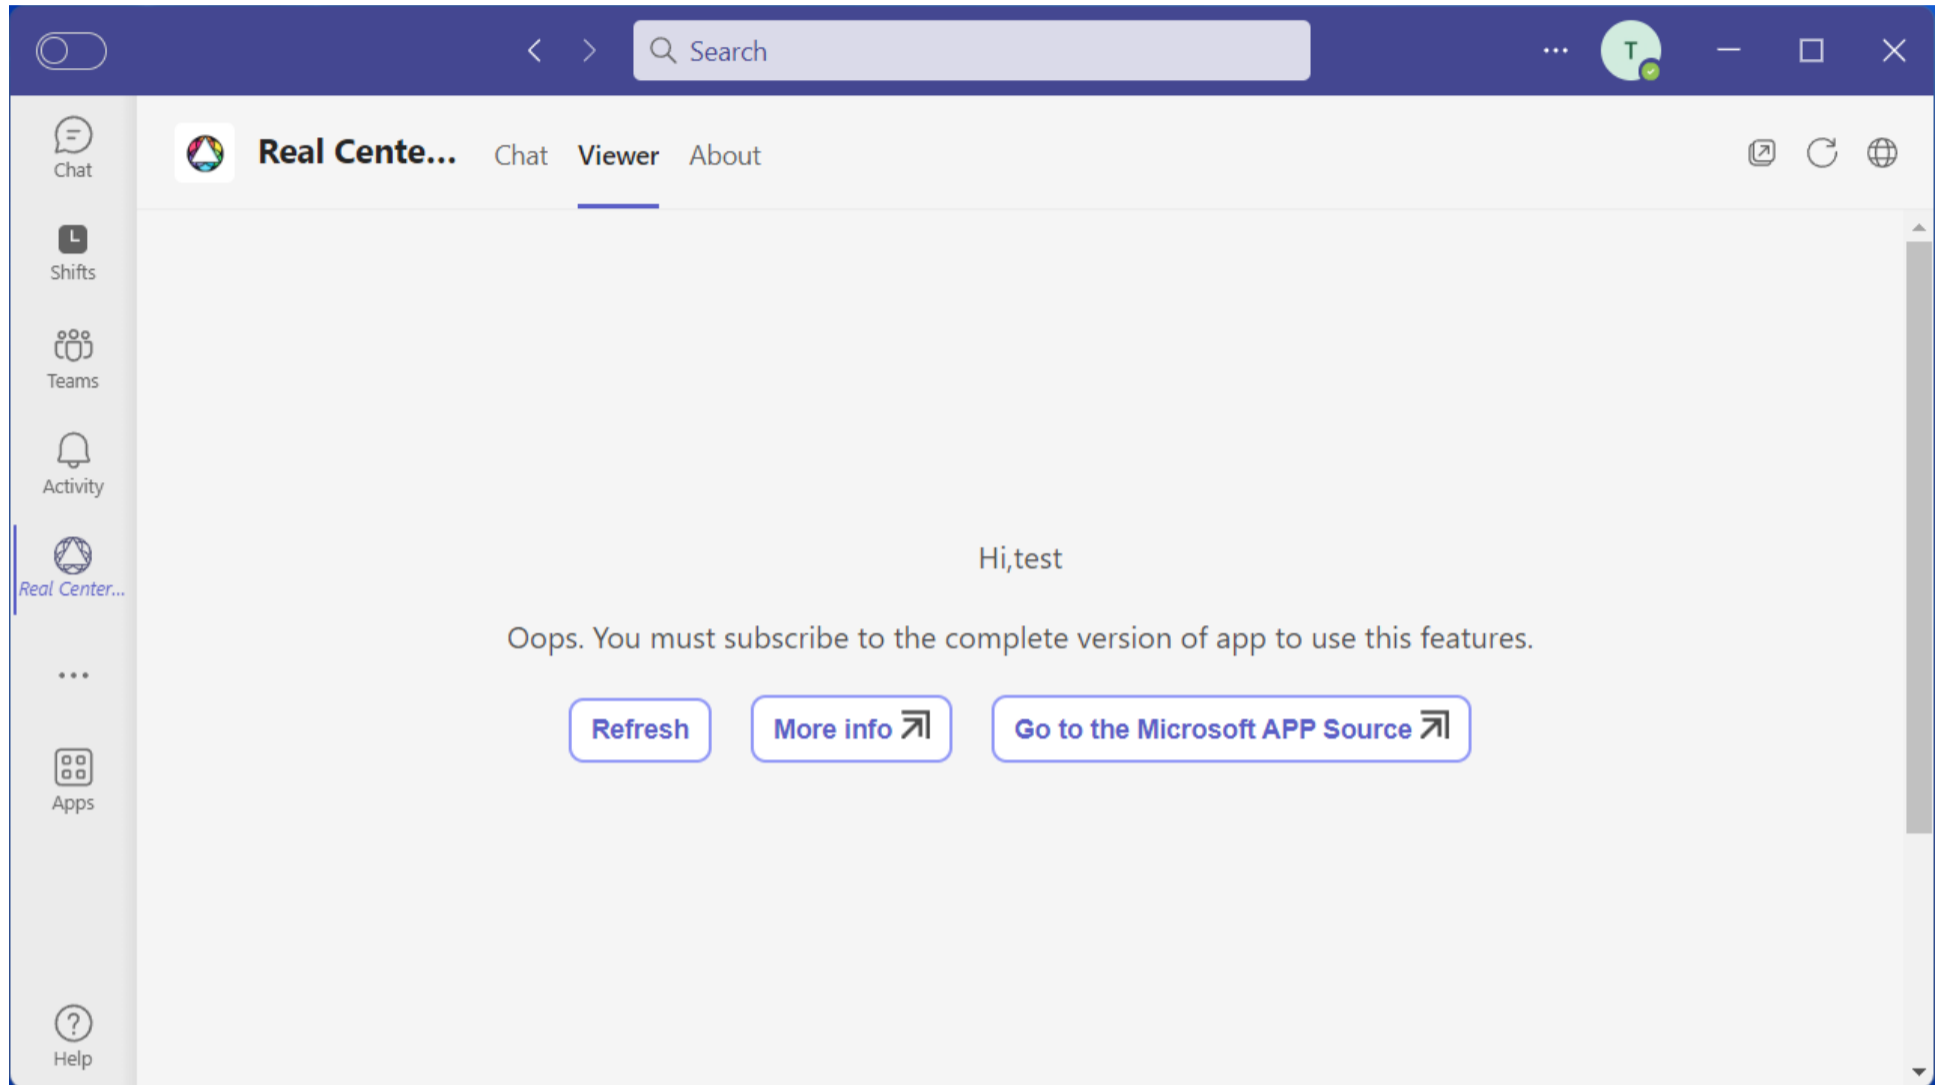

How to use Real Center Icon in Microsoft Teams

Install Real Center Icon in Microsoft Teams store

If you have no license, You can't use this feature, Please Click the "Go to the Microsoft APP Source" link and subscribe. If subscribed, Click the "Refresh" link to reload