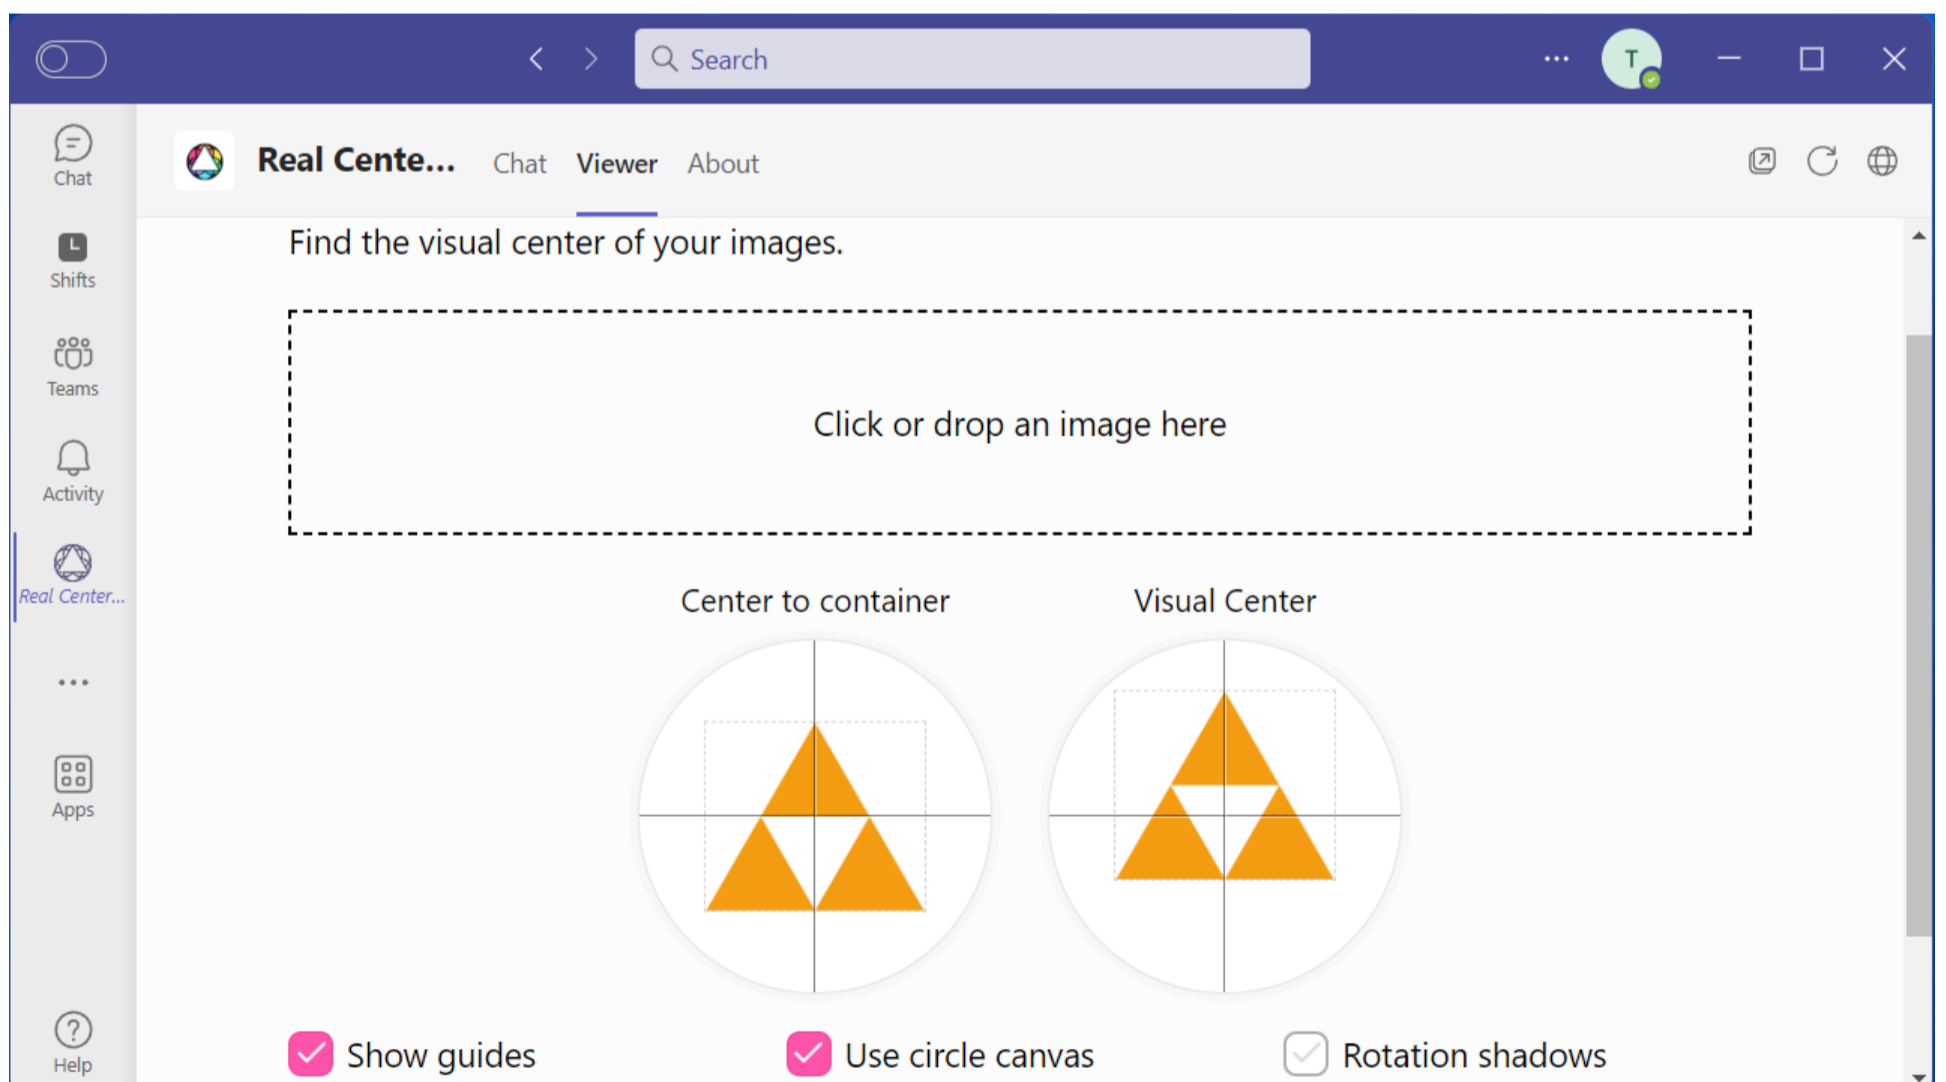

How to use Real Center Icon in Microsoft Teams

Install Real Center Icon in Microsoft Teams store

If you have no license, You can't use this feature, Please Click the "Go to the Microsoft APP Source" link and subscribe. If subscribed, Click the "Refresh" link to reload

Click "View" tab, And Import image

Now, you can Find the visual center of the image that you imported

You can use it in message extension to view image file with ".png" file extension.

You can contact us via email at : contact@barava.top