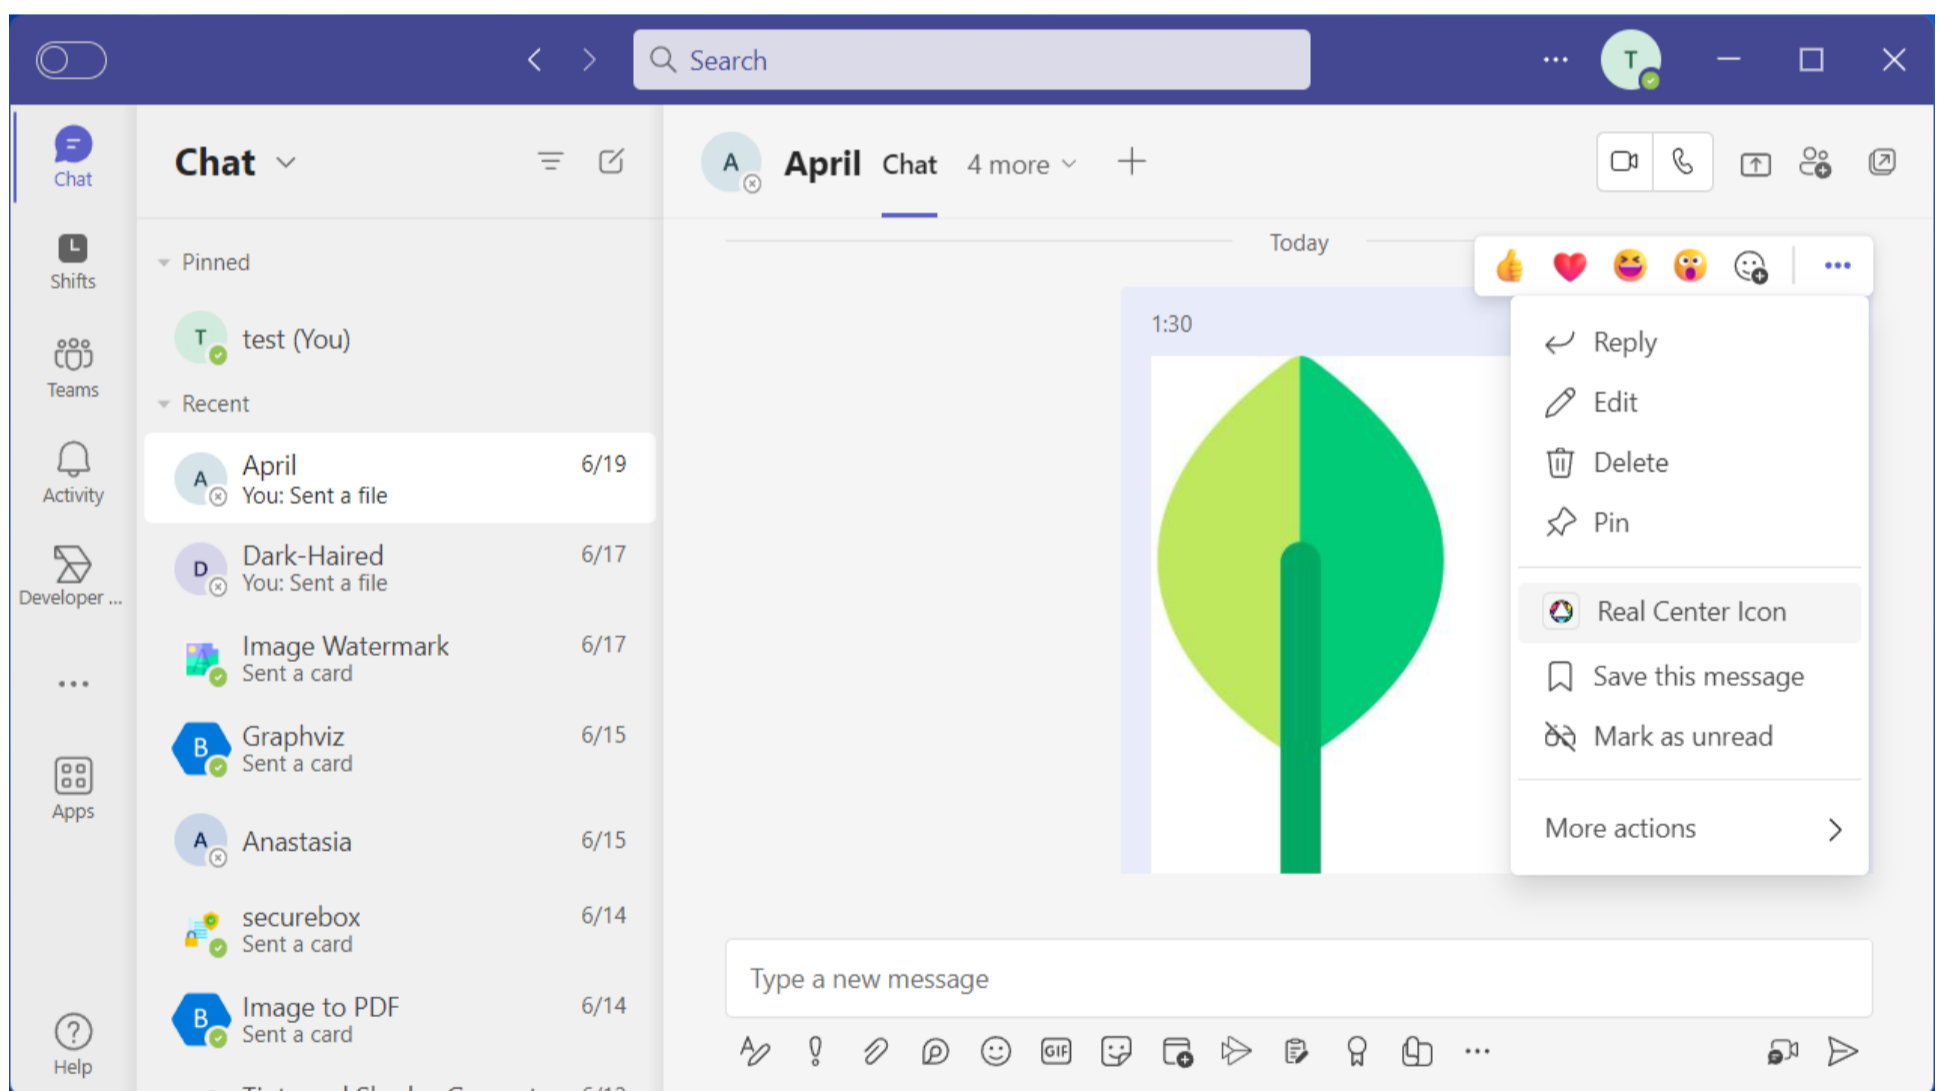

How to use Real Center Icon in Microsoft Teams

Install Real Center Icon in Microsoft Teams store

If you have no license, You can't use this feature, Please Click the "Go to the Microsoft APP Source" link and subscribe. If subscribed, Click the "Refresh" link to reload

Click "View" tab, And Import image

Now, you can Find the visual center of the image that you imported

You can use it in message extension to view image file with ".png" file extension.

You can contact us via email at : contact@barava.top