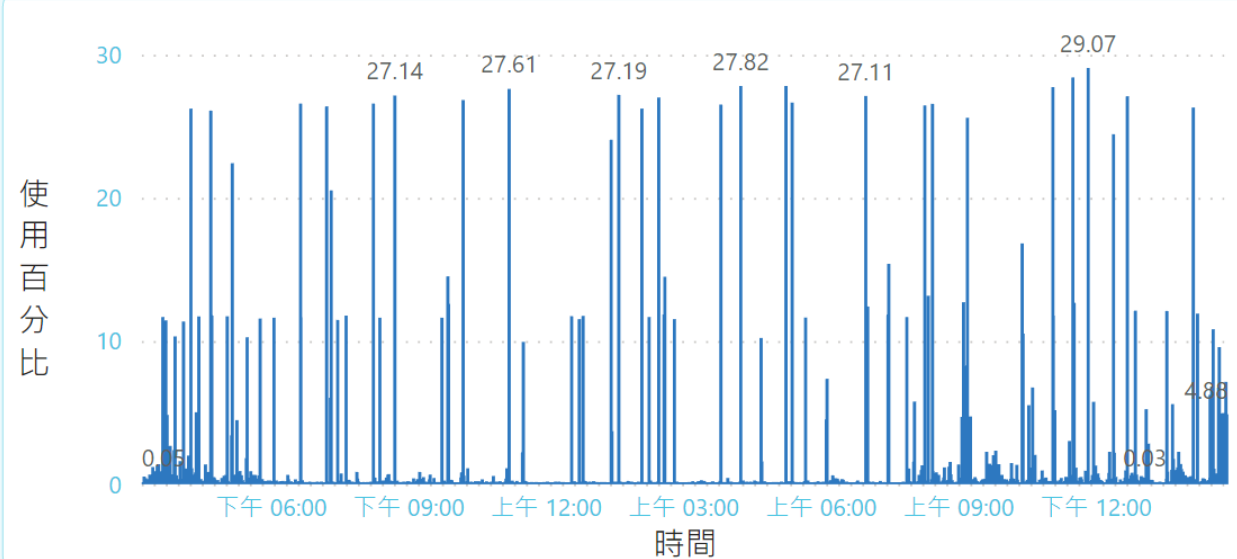

CPU使用趨勢圖(百分比)