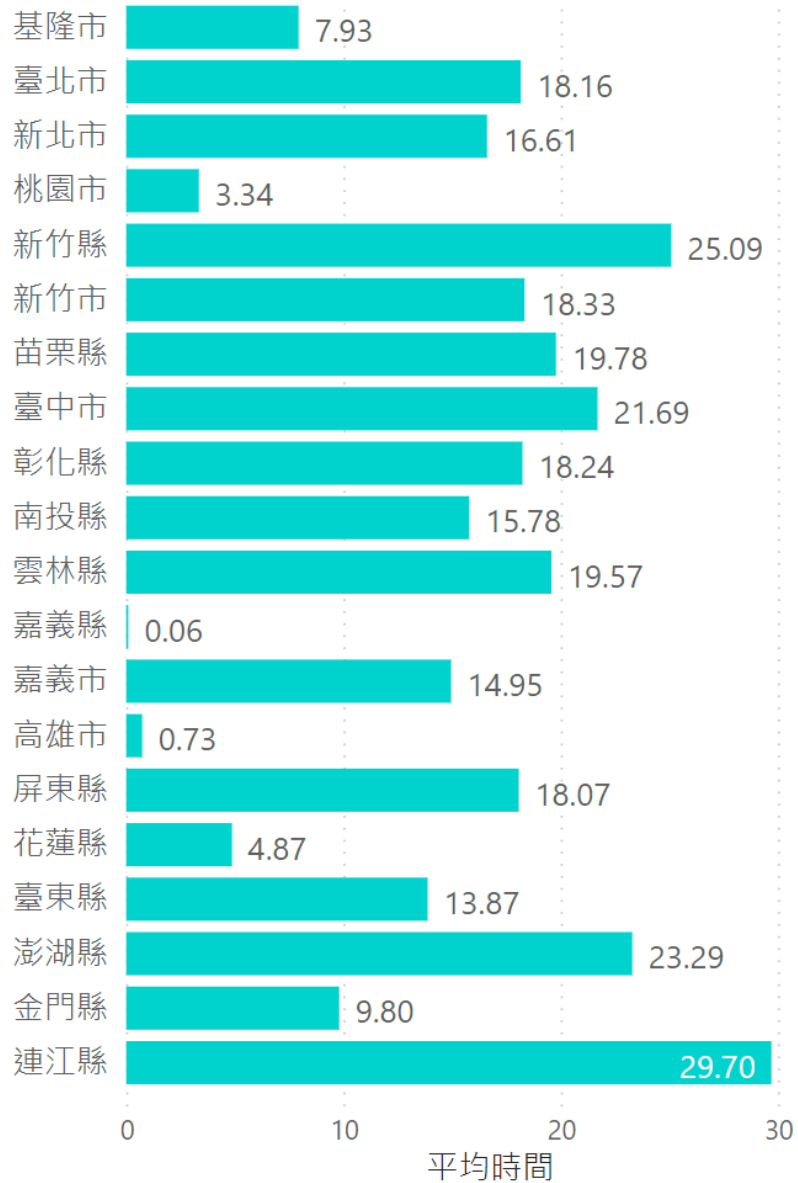

裝置使用時間

起訖時間：2022/6/14至2022/9/11

縣市使用中載具平均時間 (單位：小時)