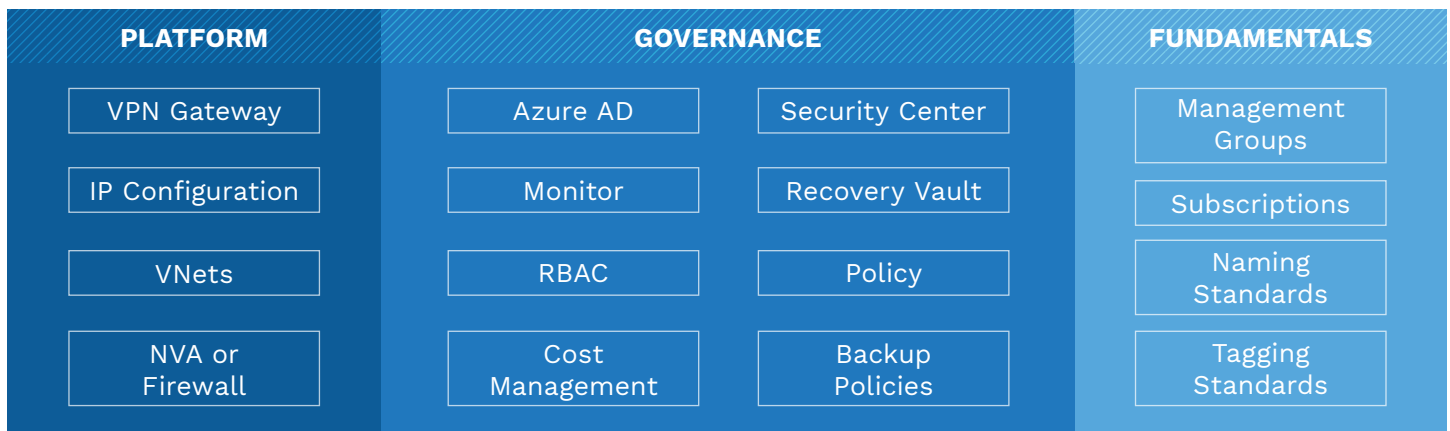

AZURE FOUNDATION BASELINE CONFIGURATION

If you're ready to accelerate your Azure adoption, we can help.

Contact us today.

📍 3025 Highland Parkway
Suite 525
Downers Grove, IL 60515

📞 (888) 88-AZURE
✉ sales@3cloudsolutions.com
3cloudsolutions.com