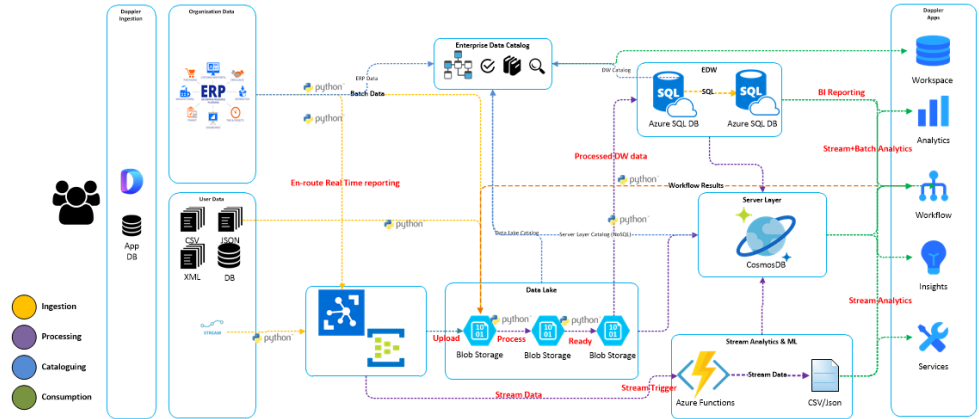

It encapsulates a well-integrated and constantly evolving infrastructure on Microsoft Azure to provide a seamless and intuitive interface to develop business analytics solutions.

Dopplr™

Dopplr™ Modern Data & Analytics Platform, brings new business ideas to life instantly. It helps traverse the journey from business challenges/ideas to real business transformation powered by Data & Analytics.

With Dopplr™ - self service capabilities, businesses can focus more on the execution of insights rather creating it. Speed-to-Market gets real with Dopplr™ as it accelerates ideation by providing all-in-one technology platform for quick prototype and easy deployment options which brings the idea to life. All these with a fraction of cost, as this is an entirely based on Microsoft Azure Cloud and customer pay only for what they use with no upfront expense.

Search & Ingestion:

Enterprise Data Catalog: Start your analytics solution right from searching, what data is already available in the organization and how useful it is for the business challenge you are trying to address.

Data preparation: Prepare your data in Dopplr™ workflow by creating solution specific data pipelines. With wide variety of data ingestion and transformation methods Dopplr™ workflow enables you to transform/blend data for analysis.