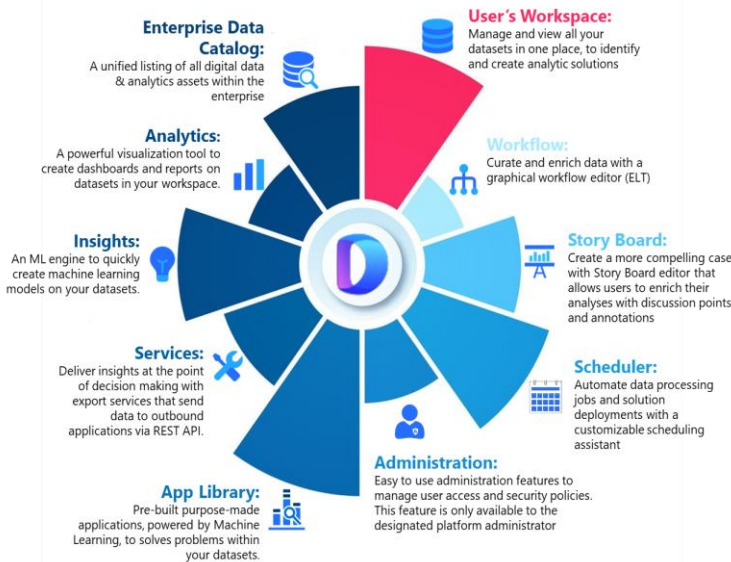

About Us:

We help enterprises get insights-driven answers to What and Why of your operations, the ecosystem they operate in and market dynamics, so they know How best to drive desired outcomes.

We are problem solvers at heart, focusing on realizing pragmatic solutions to complex problems. We bring unsurpassed technical breadth and depth and 16+ years of industry experience, domain understanding, solutions, and partner expertise to everything we do. We have mastered the art of going from abstract strategy and vision to delivering real outcomes.

Dopplr™ Modern Data & Analytics Platform on Microsoft Azure.

Analytics play a crucial role in business transformation and its inevitable to not have well integrated technology suite which enables businesses to create analytical solutions. Setting up a modern IT infrastructure which caters the requirement of fast changing business analytic requirements are challenging. Often IT looks at below questions:

- Are their analytics infrastructure complete?
- Are their analytics infrastructure cutting edge and adopts to the latest advancements in tech world?
- Are all components of the analytics infrastructure well integrated?
- How well is the collaboration defined and executed between technologies and Businesses?
- Is it cost optimal to maintain and upgrade the tech stack?

Dopplr™, is the answer to all these questions, by providing a platform which is meant to eliminate the need for setting up a modern infrastructure for data and analytics requirements of the organization.

It encapsulates a well-integrated and constantly evolving infrastructure on Microsoft Azure to provide a seamless and intuitive interface to develop business analytics solutions.

Dopplr™

Dopplr™ Modern Data & Analytics Platform, brings new business ideas to life instantly. It helps traverse the journey from business challenges/ideas to real business transformation powered by Data & Analytics.

With Dopplr™ - self service capabilities, businesses can focus more on the execution of insights rather creating it. Speed-to-Market gets real with Dopplr™ as it accelerates ideation by providing all-in-one technology platform for quick prototype and easy deployment options which brings the idea to life. All these with a fraction of cost, as this is an entirely based on Microsoft Azure Cloud and customer pay only for what they use with no upfront expense.