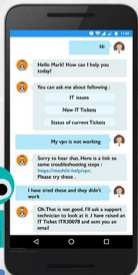

Why BotCore ?

For faster, scalable, future-proof bot roll-outs. BotCore is built on top of Microsoft AI services and is infused with best practices & design guidance from Microsoft.

Faster time to market :
4-6 weeks for the 1st version

Pre built enterprise chatbot
features.

Easy Bot Management interface
that can be managed by business users.

Extend the platform with customizations
for addressing enterprise specific requirements.

Create unlimited conversations & integrations and
support any number of internal or external users.

Deploy in your own cloud infrastructure. BotCore is deployable
in Microsoft Azure and Office 365 (Admin Portal).