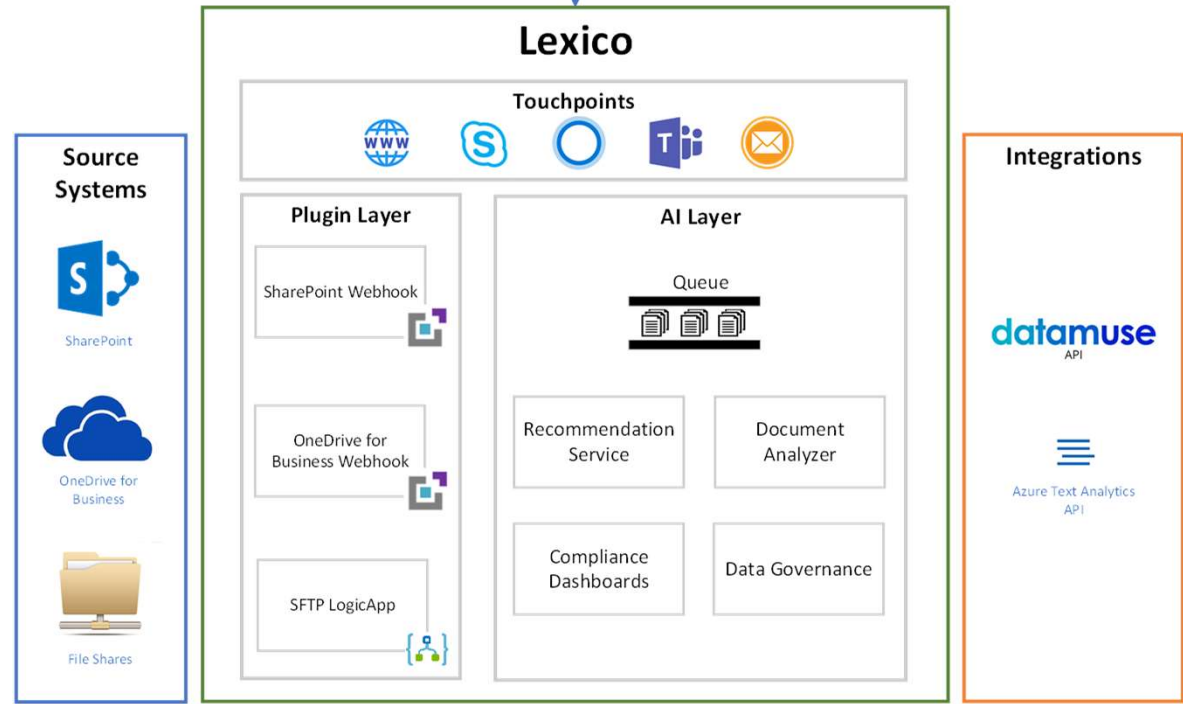

# Optimum

## Identify and Eliminate ROT Data

- Alfresco
- Personal Files
- Enterprise File Repo
- Documents in Emails
- SharePoint Server

- Office 365
- SharePoint
- OneDrive for Business

# Lexico

**Illuminate Dark Data | Metadata Mgmt**

**80%** Accuracy in metadata generation

**20%** Improved efficiency in finding information

**20%** Higher GDPR Compliance

# Cognitive Enterprise Search

Natural Language Queries | **Connect All Sources**

**20%**

Higher efficiency in information discovery

**7**

Types of Data Sources supported: Cloud Storage, ECM/CRM, Email, Social, Database, Portals