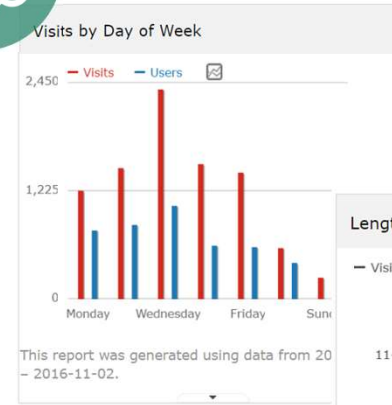

### Visits Overview

- 8,856 visits
- 6 min 33s average visit duration
- 25% visits have bounced (left the website after one page)
- 4.4 actions (page views, downloads, outlinks and internal site searches) per visit
- 0.81s average generation time
- 38,334 pageviews, 22,070 unique pageviews
- 84 total searches on your website, 40 unique keywords
- 323 downloads, 277 unique downloads
- 568 outlinks, 408 unique outlinks
- 1,265 max actions in one visit