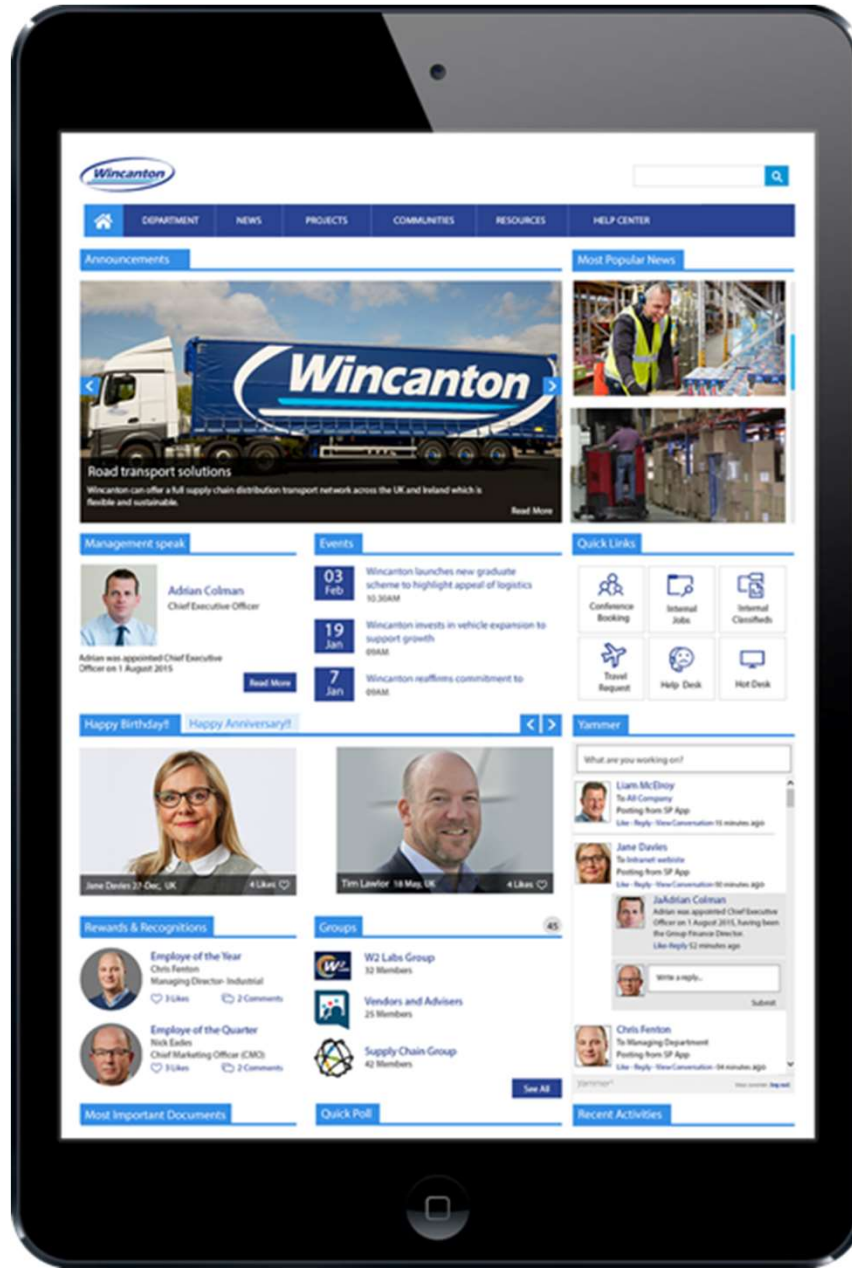

Akzonobel

Initiatives

Welcome
Malabika Mukherjee

AkzoNobel is proud to be one of the world's leading... 225 likes

AkzoNobel is proud to be one of the world's leading... 225 likes

AkzoNobel is proud to be one of the world's leading... 225 likes

AkzoNobel is proud to be one of the world's leading... 225 likes

AkzoNobel is proud to be one of the world's leading... 225 likes

AkzoNobel is proud to be one of the world's leading... 225 likes

Country

- All
- Netherlands
- United States
- China
- **India**
- Denmark

Region

Company

Marketing

Personal

Event Tracker

October 2014

Su	Mo	Tu	We	Th	Fr	Sa
		1	2	3	4	5
6	7	8	9	10	11	12
13	14	15	16	17	18	19
20	21	22	23	24	25	26
27	28	29	30	31		

Initiatives today

Added Today

AkzoNobel is to... AkzoNobel is to...

Ending Today

AkzoNobel is to... AkzoNobel is to...

Trending

Most Liked

229 likes 376 likes

Launching Shortly

AkzoNobel is to... AkzoNobel is to...

Kirloskar

Search This Site...

Home Socialize Organization Corporate Functions Business units eLearning

Quick Links

1. ESS Tools
   - BI Tools
   - Corporate Functions
   - Most Popular Tools
     - Leave
     - IT Request
     - Travel
     - Attendance
     - Attendance Intimation
     - Medical Application
2. View Full ESS Tool List >>

My Koel My Dashboards

Green Week!

Kirloskar Observed Green Week. Let us plant a tree and save earth! Event from 1 Feb 2013 to 7 Feb 2013

Chairman's Message

Atul C. Kirloskar

Kirloskar Oil Engines Ltd, one of the leading manufacturers of Diesel Engines in India has been conferred with the read more...

News | 21 Jan 2012

No vehicle day observed by Kirloskar Oil Engines Ltd.

Awards

Green Industries Awards 2012

Environment Friendly Industry Award

Induction

New Joinee: **Rajesh Kumar**

Engineer, Quality Dept.

Weather

New Delhi

NCT 21 - 35° C

Vision

To be amongst the top ten Global Players in the off-high way engines business

Happy Birthday

24 Jan 2013

Kapilesh Kumar

IT Dept.

Event Calendar

Annual Event of KOEL

Awarding Ceremony