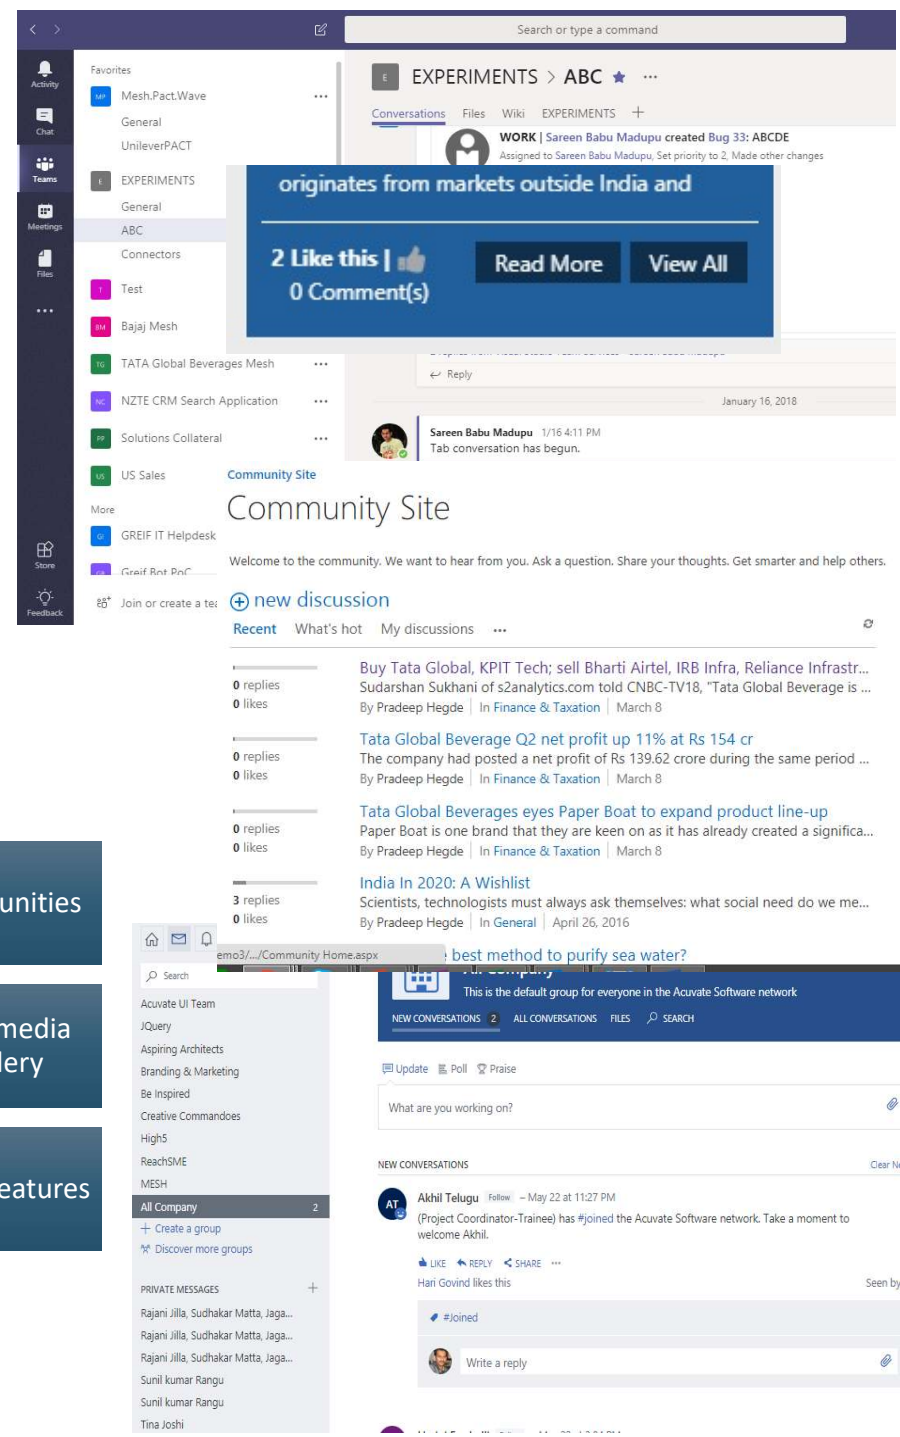

Tools for Collaboration

Mesh's Collaboration Module

Department Sites	Blogs	Classifieds	Discussion Forums	Communities
Internal Magazines	Health & Wellness	Corporate Social Responsibility	Initiatives Gallery	Multimedia Gallery
Fun at Work	Wiki	Teams	Yammer	Social features
More...