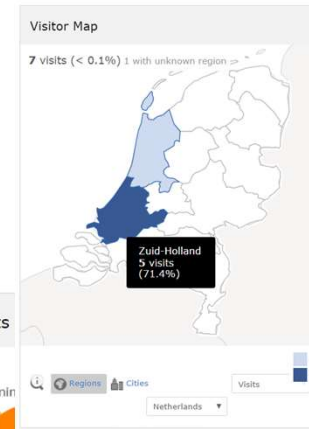

Visits Overview

- 8,856 visits
- 6 min 33s average visit duration
- 25% visits have bounced (left the website after one page)
- 4.4 actions (page views, downloads, outlinks and internal site searches) per visit
- 0.81s average generation time
- 38,334 pageviews, 22,070 unique pageviews
- 84 total searches on your website, 40 unique keywords
- 323 downloads, 277 unique downloads
- 568 outlinks, 408 unique outlinks
- 1,265 max actions in one visit

Visit ID 8
IP 10
Resolution 1088x614
User ID Murugesan K

SEEK

Powerful insights for SharePoint

Highlights

- One solution to measure analytics across all SharePoint sites
- Measure Adoption of intranet and extranet sites
- Identify most and least popular sites within SharePoint
- Analyze search effectiveness and improve results
- Improve information architecture of sites
- Analyze data across users, visits, pages, sites, documents, search keywords, country, city, browser, device, OS and more

Summary
Spent a total of 1 hours 4 min on the website, and viewed 27 pages in 8 visits. Converted 0 Goals. Each page took on average 0.29s to load for this visitor.