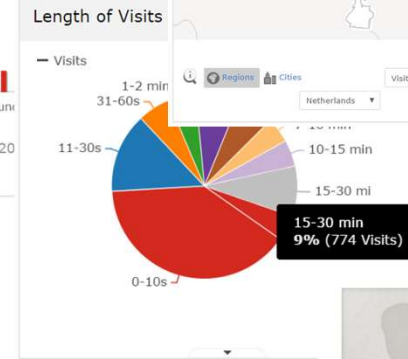

### Visits Overview

- 8,856 visits
- 6 min 33s average visit duration
- 25% visits have bounced (left the website after one page)
- 4.4 actions (page views, downloads, outlinks and internal site searches) per visit
- 0.81s average generation time
- 38,334 pageviews, 22,070 unique pageviews
- 84 total searches on your website, 40 unique keywords
- 323 downloads, 277 unique downloads
- 568 outlinks, 408 unique outlinks
- 1,265 max actions in one visit