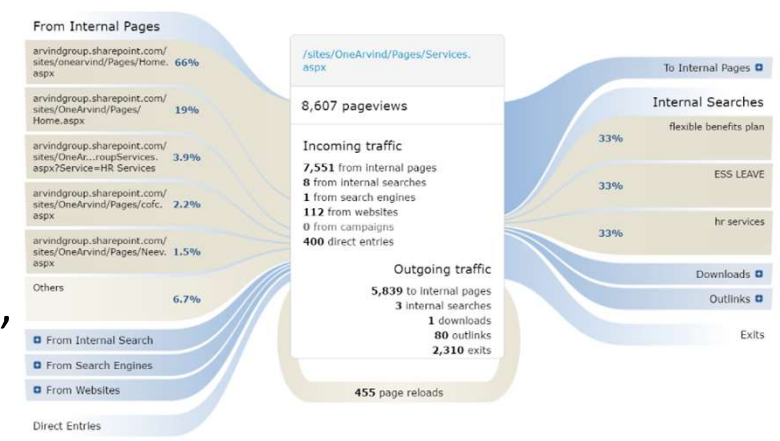

Highlights

- One solution to measure analytics across all SharePoint sites
- Measure Adoption of intranet and extranet sites
- Identify most and least popular sites within SharePoint
- Analyze search effectiveness and improve results
- Improve information architecture of sites
- Analyze data across users, visits, pages, sites, documents, search keywords, country, city, browser, device, OS and more

Summary
Spent a total of 1 hours 4 min on the website, and viewed 27 pages in 8 visits. Converted 0 Goals. Each page took on average 0.29s to load for this visitor.