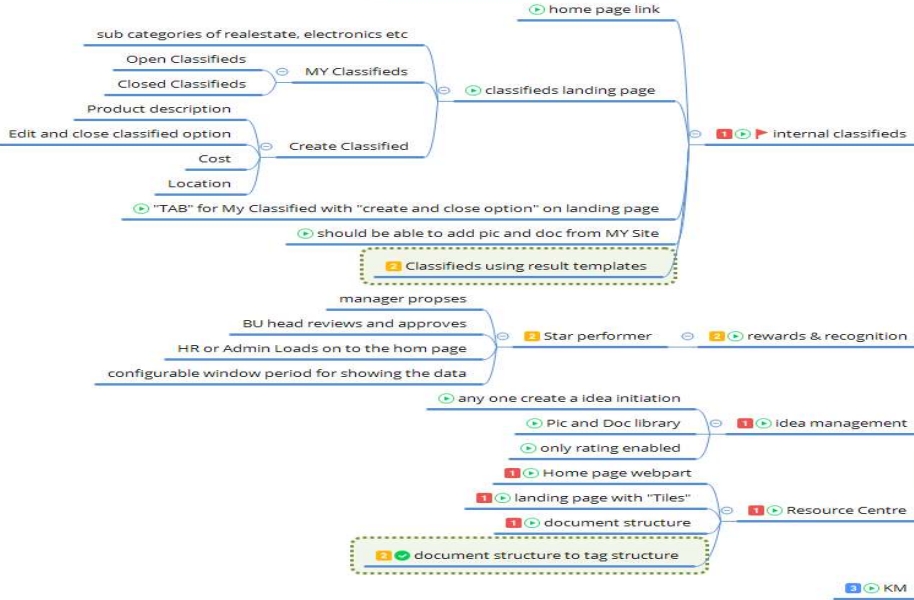

Mesh - Mindmap

Mesh V 5.0

Collaboration