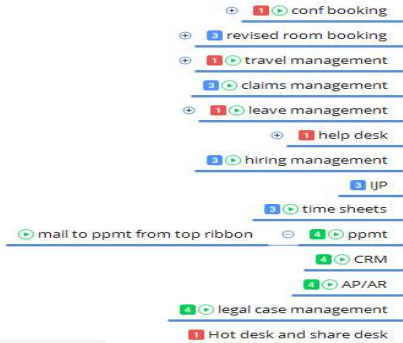

Other Features

ESS/MSS/Apps