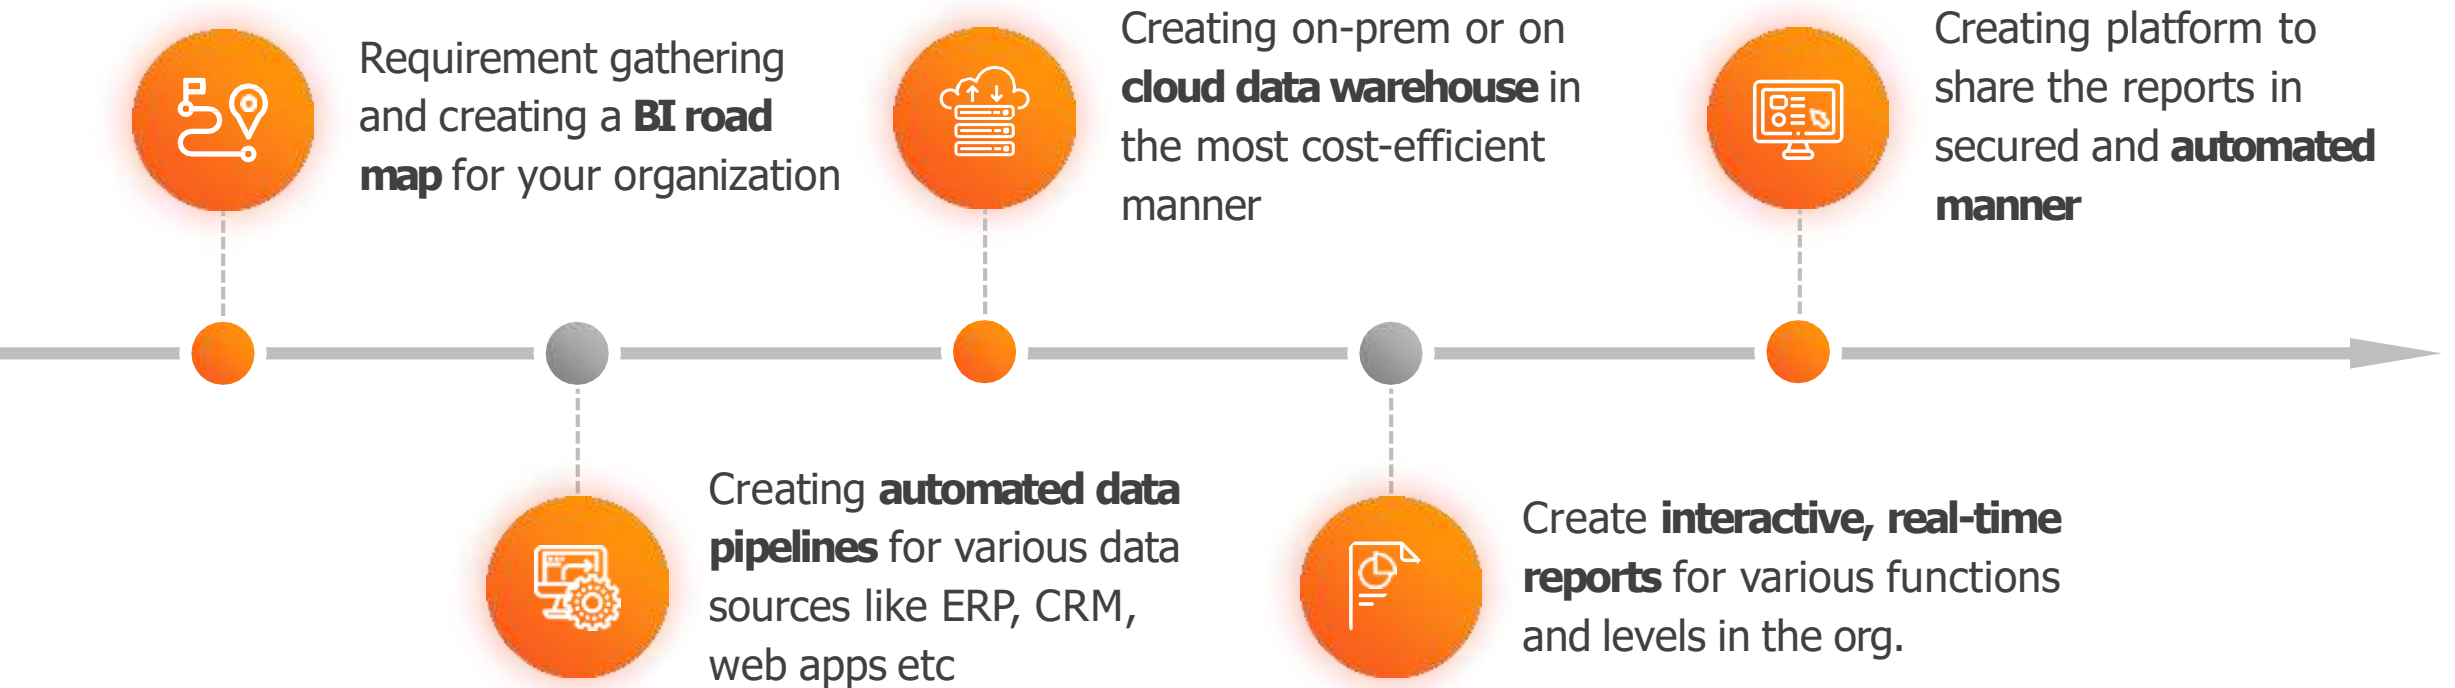

Daily Scrums

Sprint Review

Sprint Retrospective

Testing

Go Live

Service Offerings - Data Analytics

Service Offering – Azure Data Platform

Ingestion