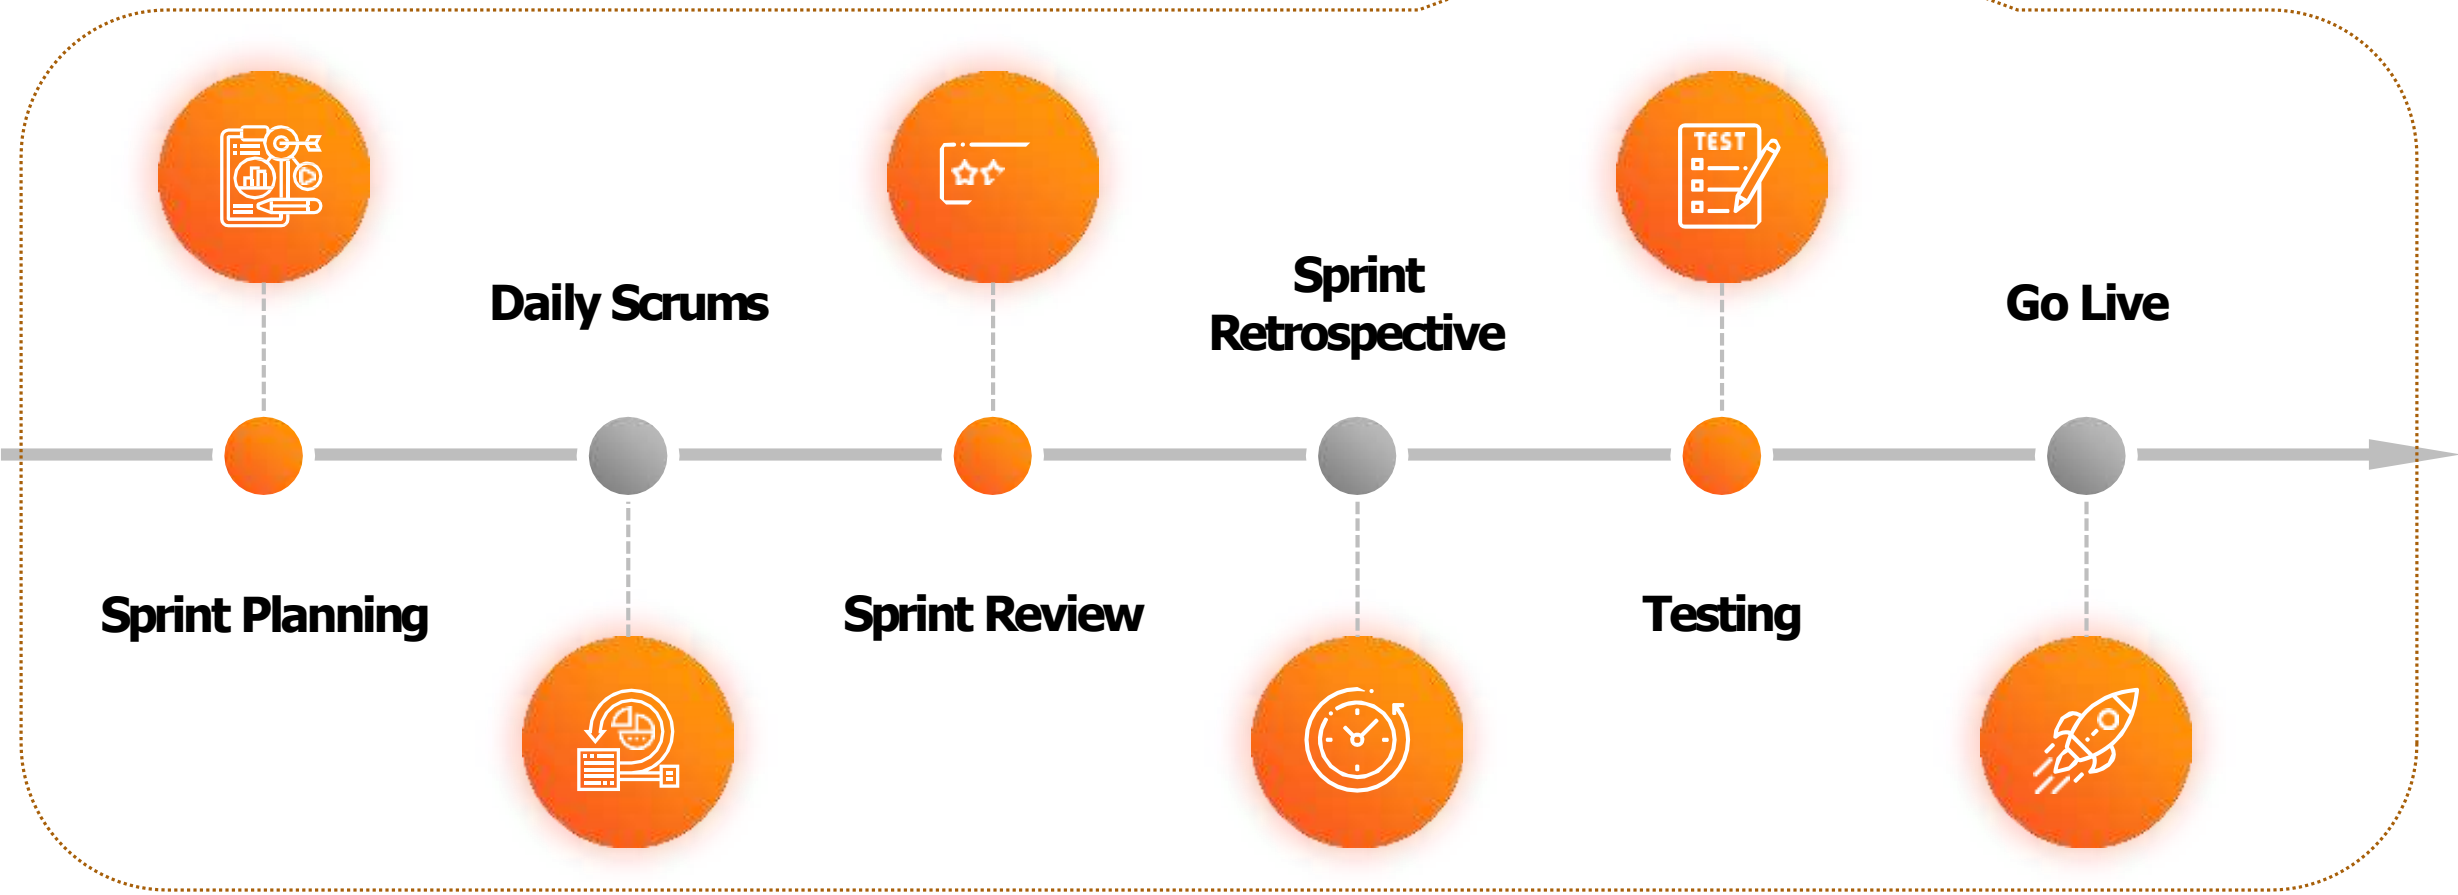

Architecture & Implementation
of Dynamics 365 CE

Custom Solution
Using Power Platform in
Dynamics 365 CE

Integration
of Dynamics 365 CE with
External Applications

Our Agile Project Management Model

Sprint Planning