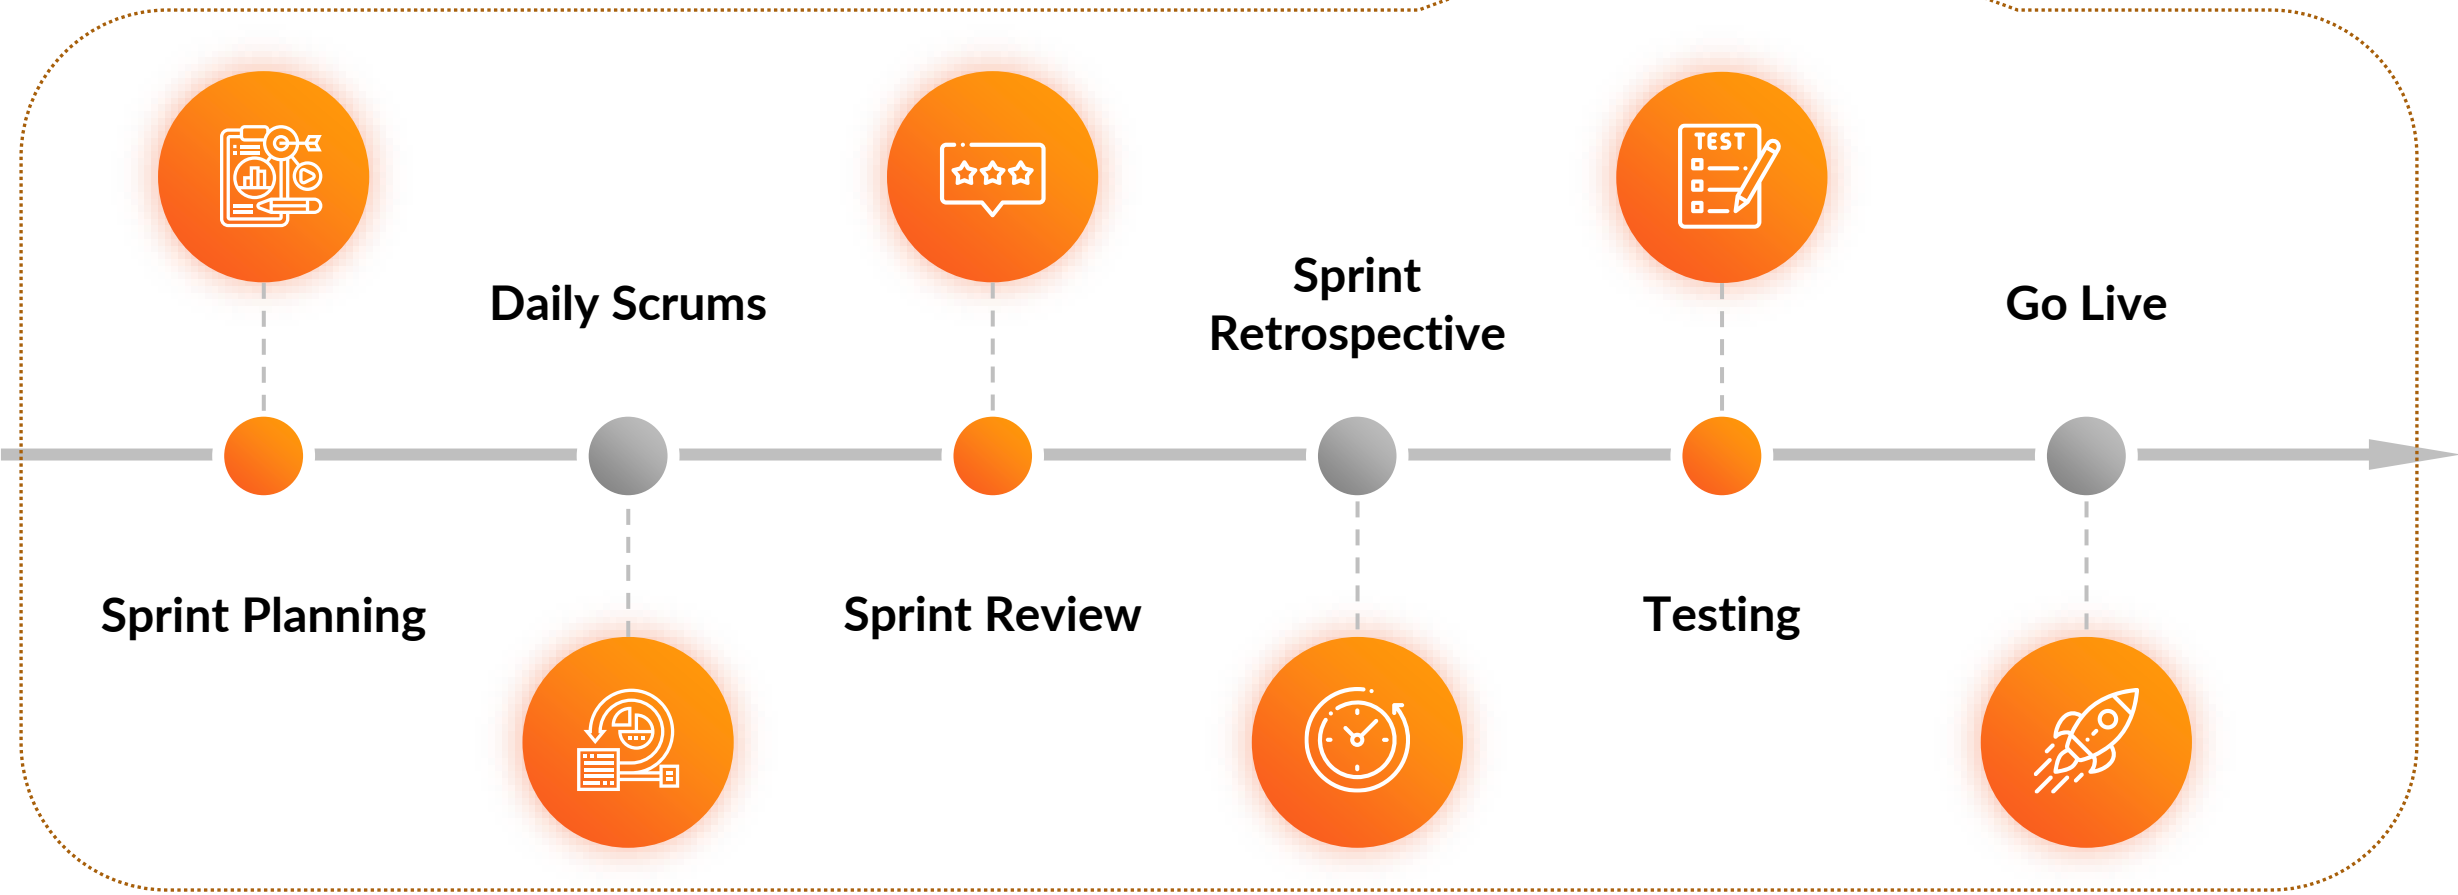

Custom Solution Using Power Platform in Dynamics 365 CE

Integration of Dynamics 365 CE with External Applications

Our Agile Project Management Model

Sprint Planning

Daily Scrums

Sprint Review

Sprint Retrospective