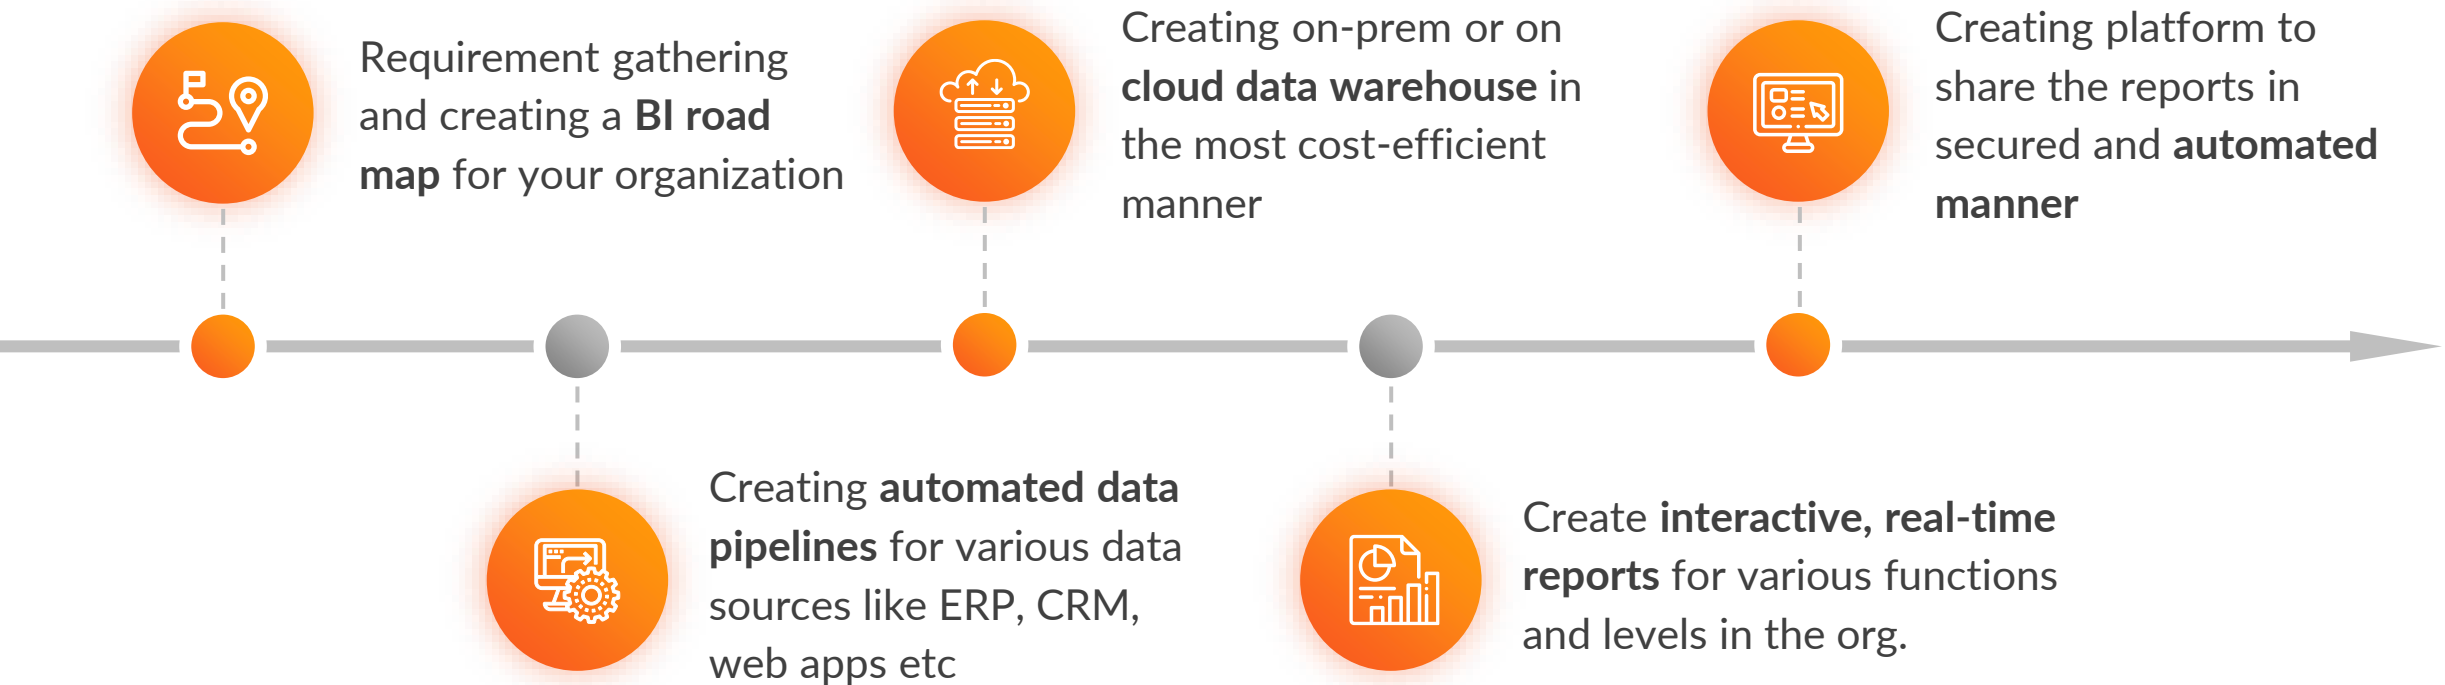

Service Offerings - Data Analytics