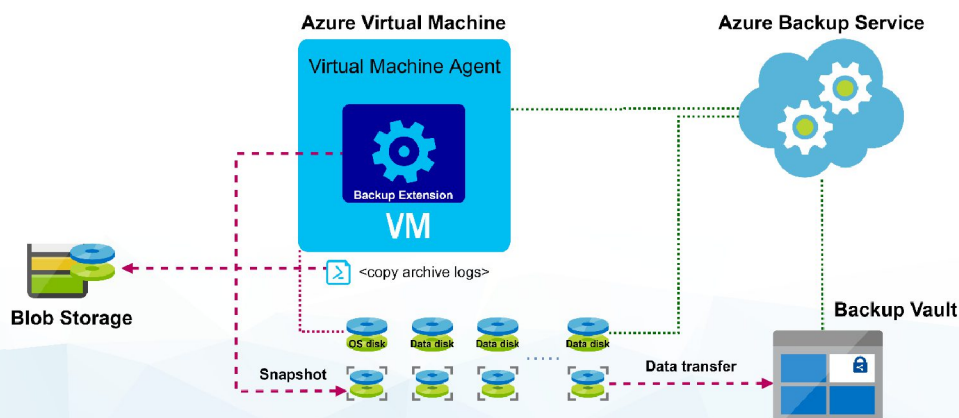

Fast, easy and online backup for your Oracle DB in Azure with cloning functionality

How to backup Oracle Database on Linux in Azure and clone your environment.

Azure Backup Service is a great tool, but when it comes to Oracle DB it needs some tweaking. This is exactly what we did – we made some modifications and added some logic, so you can make backup of Oracle DB without downtime or performance impact on your productions system! It's in accordance with Oracle recommendations!

WHAT WE OFFER

Thanks to our changes, Oracle DB can be backed up using A2T Azure Backup Service Accelerator you can take tablespaces in backup mode and automatically copying/restoring archive logs using Geo Redundant Storage Account.

Backup is done in background by backend Azure processes. When it is initialized, backup agent runs fsfreeze command sequentially for all mounted filesystems then snapshots of all disks are taken. When snapshot is taken all data is copied to the vault.

Our solution gives the following benefits:

- **online backup** - no downtime needed
- **fast restore** - for up to 5 last backups
- **restore** - available in other region and comes with automatically applied (all needed) archive logs
- **easy cloning** functionality

When and where this solution needed:

- no downtime possible
- Oracle Database is installed on Linux OS
- Datafiles are on filesystems
- VMs uses standard or premium managed disks
- fast cloning of DB is required