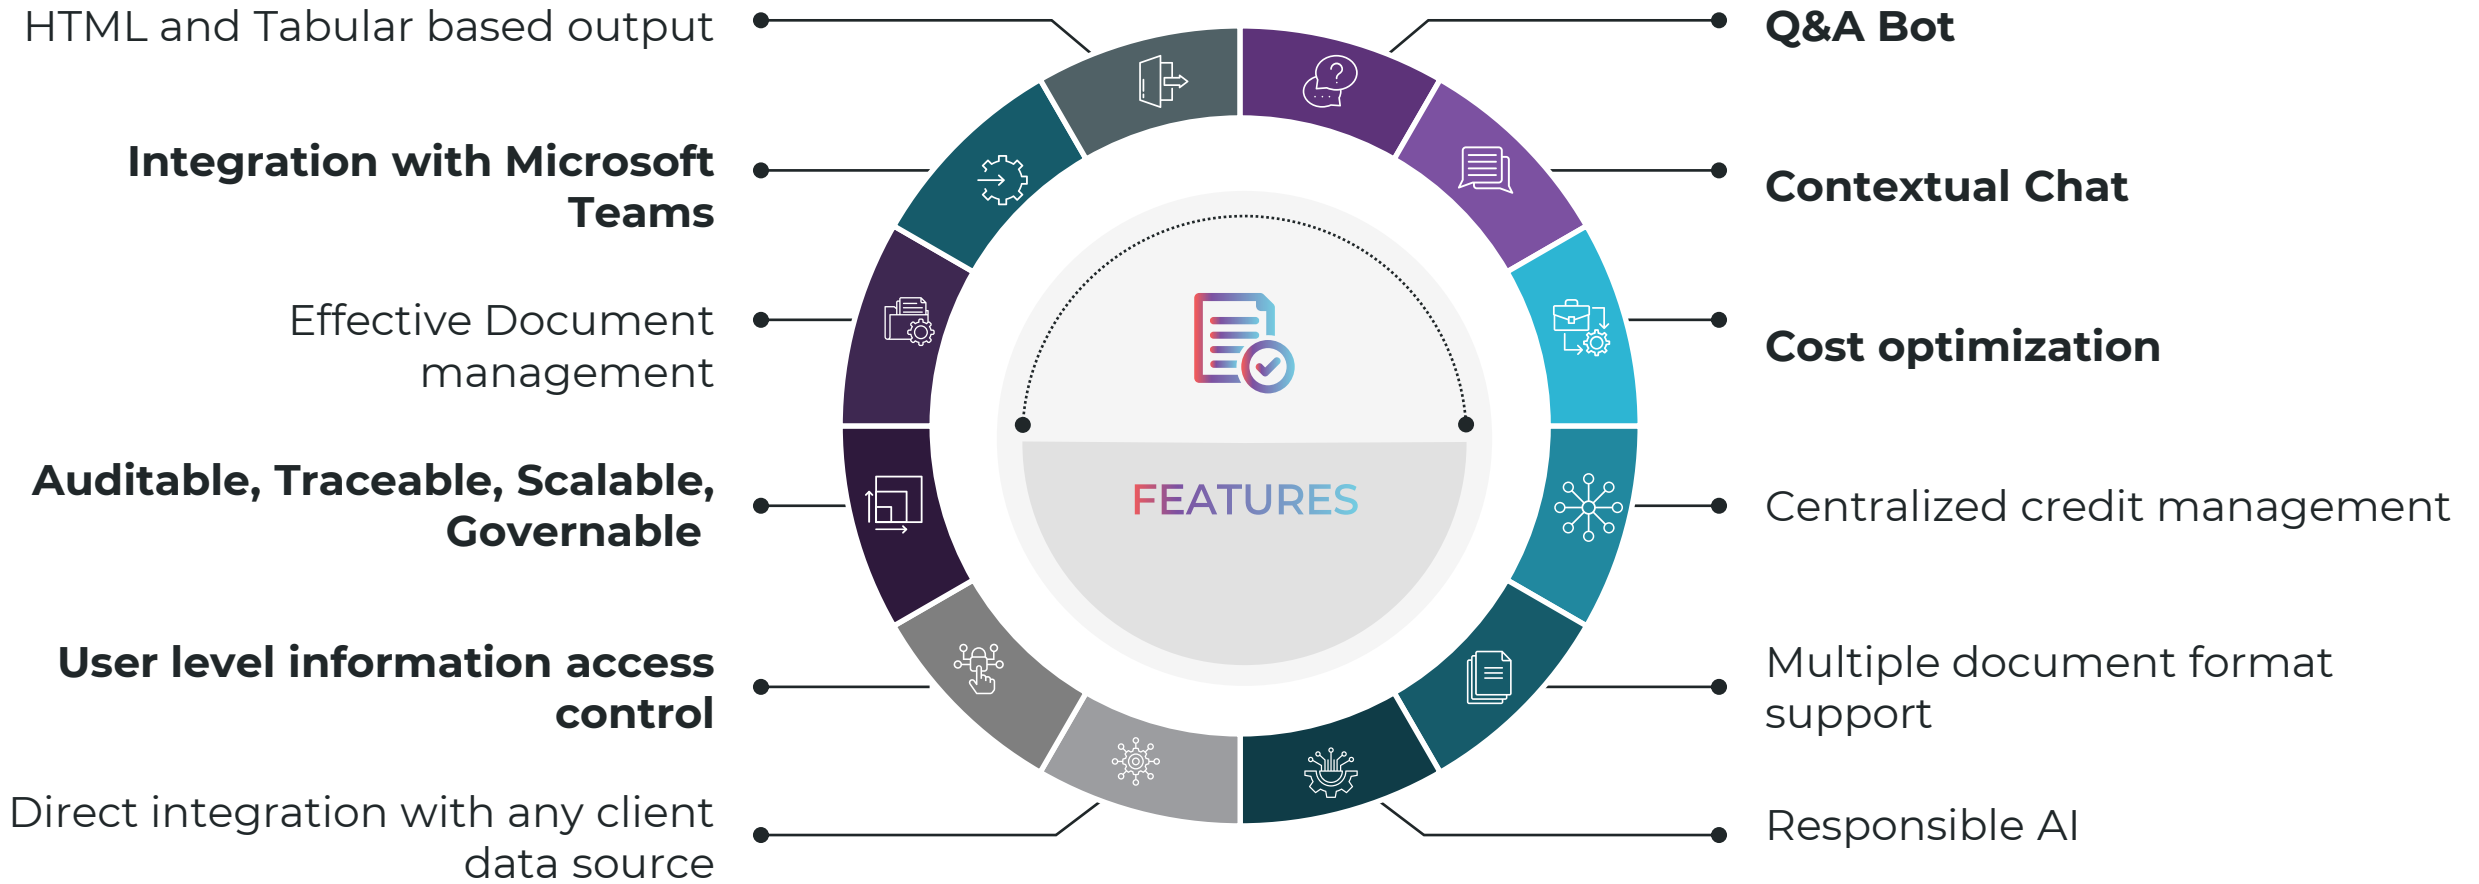

Eryl is

- Secured
- Extremely Lightweight Application
- Run on Client's existing Azure tenant
- Customizable to meet Client's business requirements

How Eryl works?

Eryl - Technical Architecture

Eryl Features

Eryl - Azure Tech Stack

AZURE SERVICE	USED FOR
Azure Frontdoor	Used as WAF to block malicious requests and attacks
Azure VM	Used for deploying the UI and Middleware application
Azure Active directory	Used for Authentication, Authorization and user management
Azure Defender	Used for scanning all the documents being ingested
Azure Data Factory	Used for building and managing data ingestion pipelines
Azure Blob	Used as centralized data store
Azure Cognitive Search	Used for saving embeddings and retrieving chunks while querying
CosmosDB	Used for saving the metadata of uploaded files and queries
Azure ML Studio	A collaborative platform used to build and deploy ML solutions
Azure AI Vision	Used to analyze content from images and videos
Azure AI Document Intelligence	Used for extracting data from documents
Azure AI Speech	Used for speech to text capabilities
Azure Functions	Used for triggering indexes for new files in Blob storage

Topic Modelling

Caption Generation

Eryl Business Benefits

INCREASED PRODUCTIVITY

Eryl reduces the time spent on manual document searches, enabling employees to access information swiftly and make informed decisions.

CENTRALIZED KNOWLEDGE MANAGEMENT

Eryl provides a centralized platform for document management, ensuring easy access to trusted and relevant information.

ENHANCED SCALABILITY

Eryl can handle multiple queries simultaneously, allowing organizations to scale their document retrieval processes.