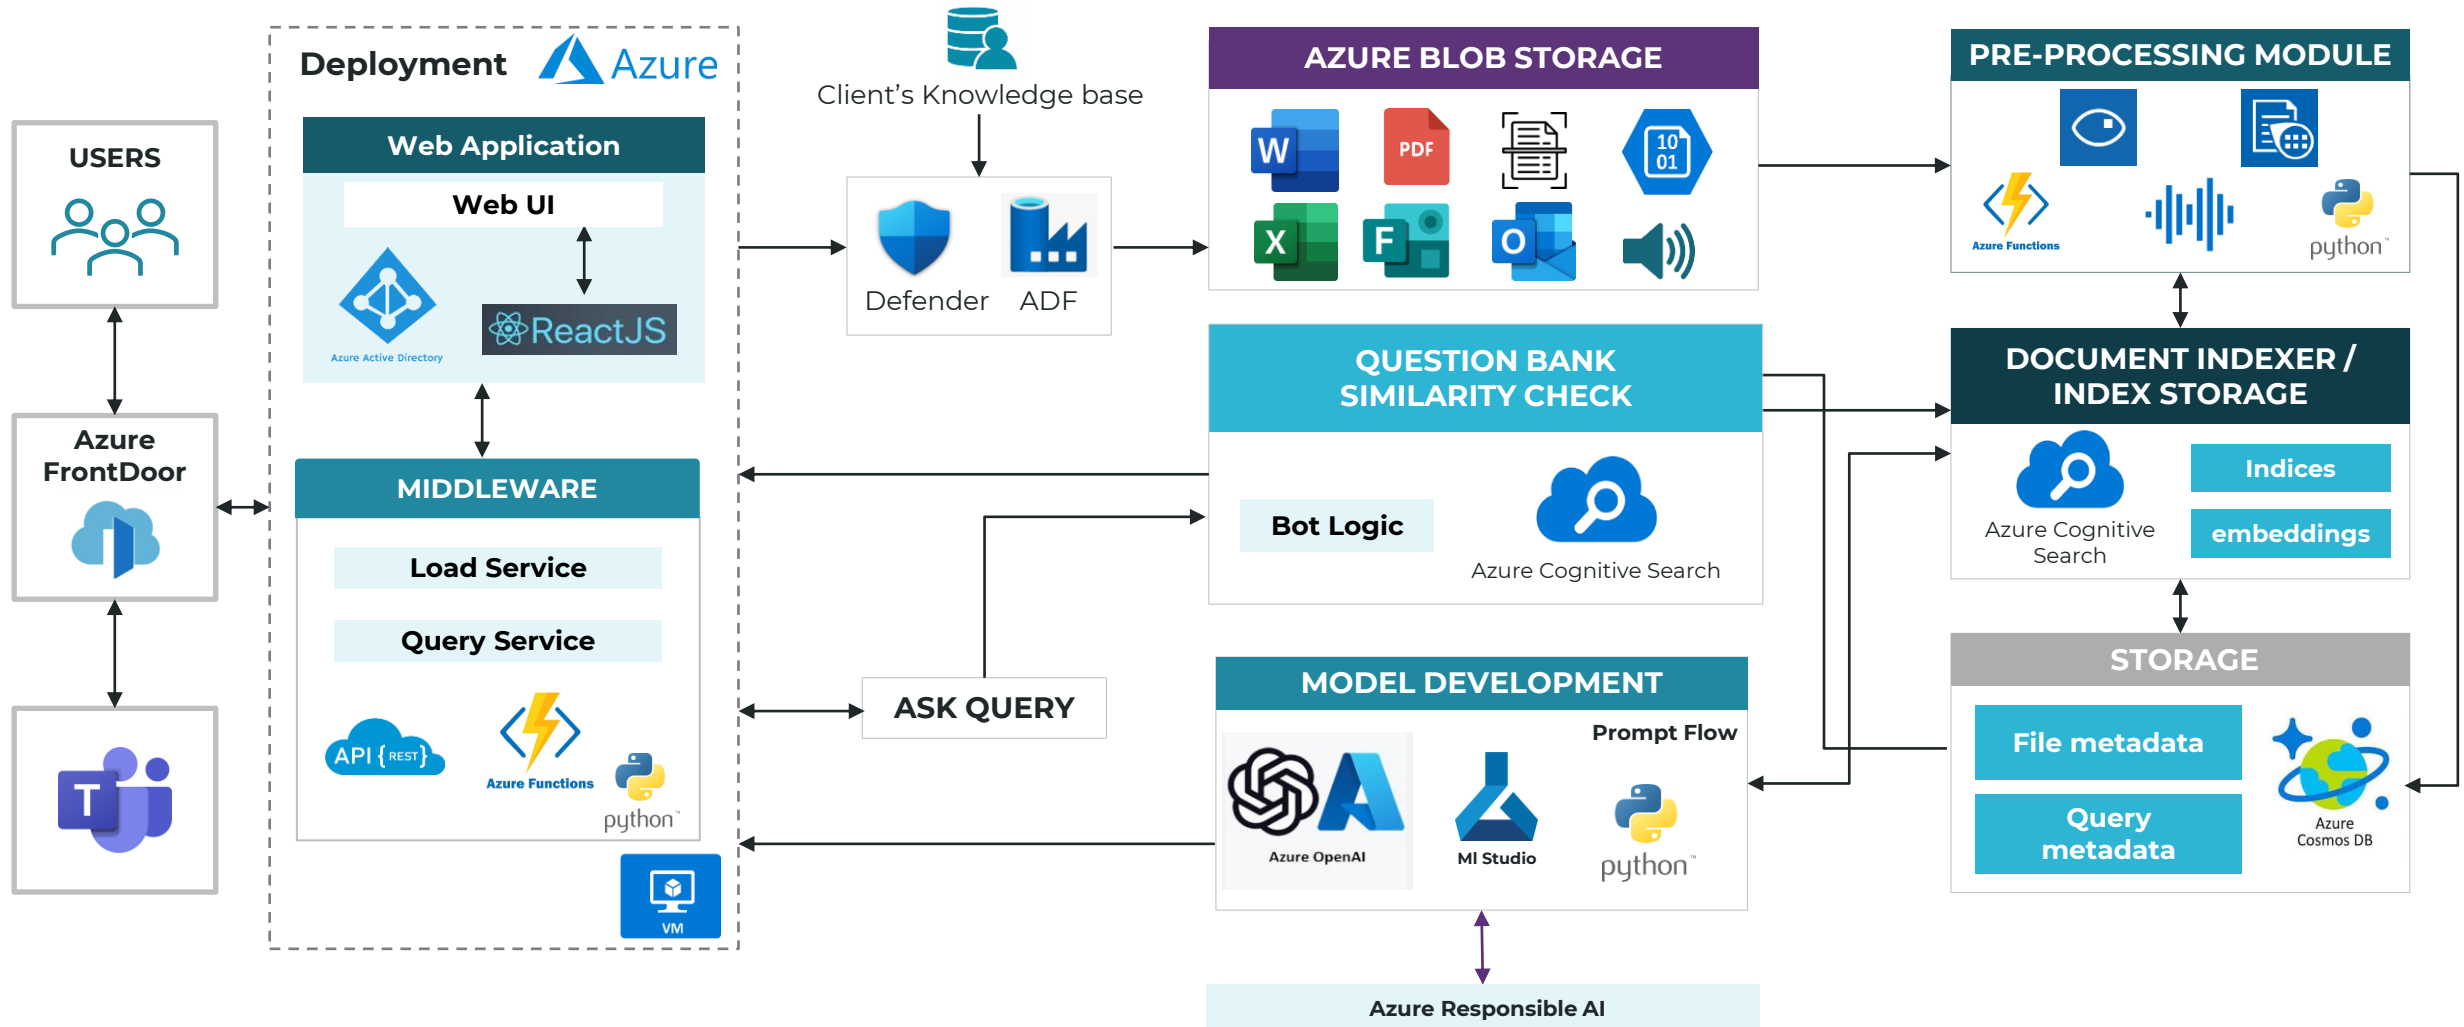

Data & AI
Azure

eryl

Affine's Document Retrieval and Summarization
Workbench powered by Azure OpenAI

<https://affine.ai/>

About Eryl

- A ready to use QnA Bot Platform For Your Own Documents that streamlines the process of search, retrieval & summarization of documents & provides concise yet accurate responses to queries

Eryl is

- Secured
- Extremely Lightweight Application
- Run on Client's existing Azure tenant
- Customizable to meet Client's business requirements

How Eryl works?

Eryl - Technical Architecture

Eryl Features

Eryl - Azure Tech Stack

AZURE SERVICE	USED FOR
Azure Frontdoor	Used as WAF to block malicious requests and attacks
Azure VM	Used for deploying the UI and Middleware application
Azure Active directory	Used for Authentication, Authorization and user management
Azure Defender	Used for scanning all the documents being ingested
Azure Data Factory	Used for building and managing data ingestion pipelines
Azure Blob	Used as centralized data store
Azure Cognitive Search	Used for saving embeddings and retrieving chunks while querying
CosmosDB	Used for saving the metadata of uploaded files and queries
Azure ML Studio	A collaborative platform used to build and deploy ML solutions
Azure AI Vision	Used to analyze content from images and videos
Azure AI Document Intelligence	Used for extracting data from documents
Azure AI Speech	Used for speech to text capabilities
Azure Functions	Used for triggering indexes for new files in Blob storage

CENTRALIZED KNOWLEDGE MANAGEMENT

Eryl provides a centralized platform for document management, ensuring easy access to trusted and relevant information.

ENHANCED SCALABILITY

Eryl can handle multiple queries simultaneously, allowing organizations to scale their document retrieval processes.