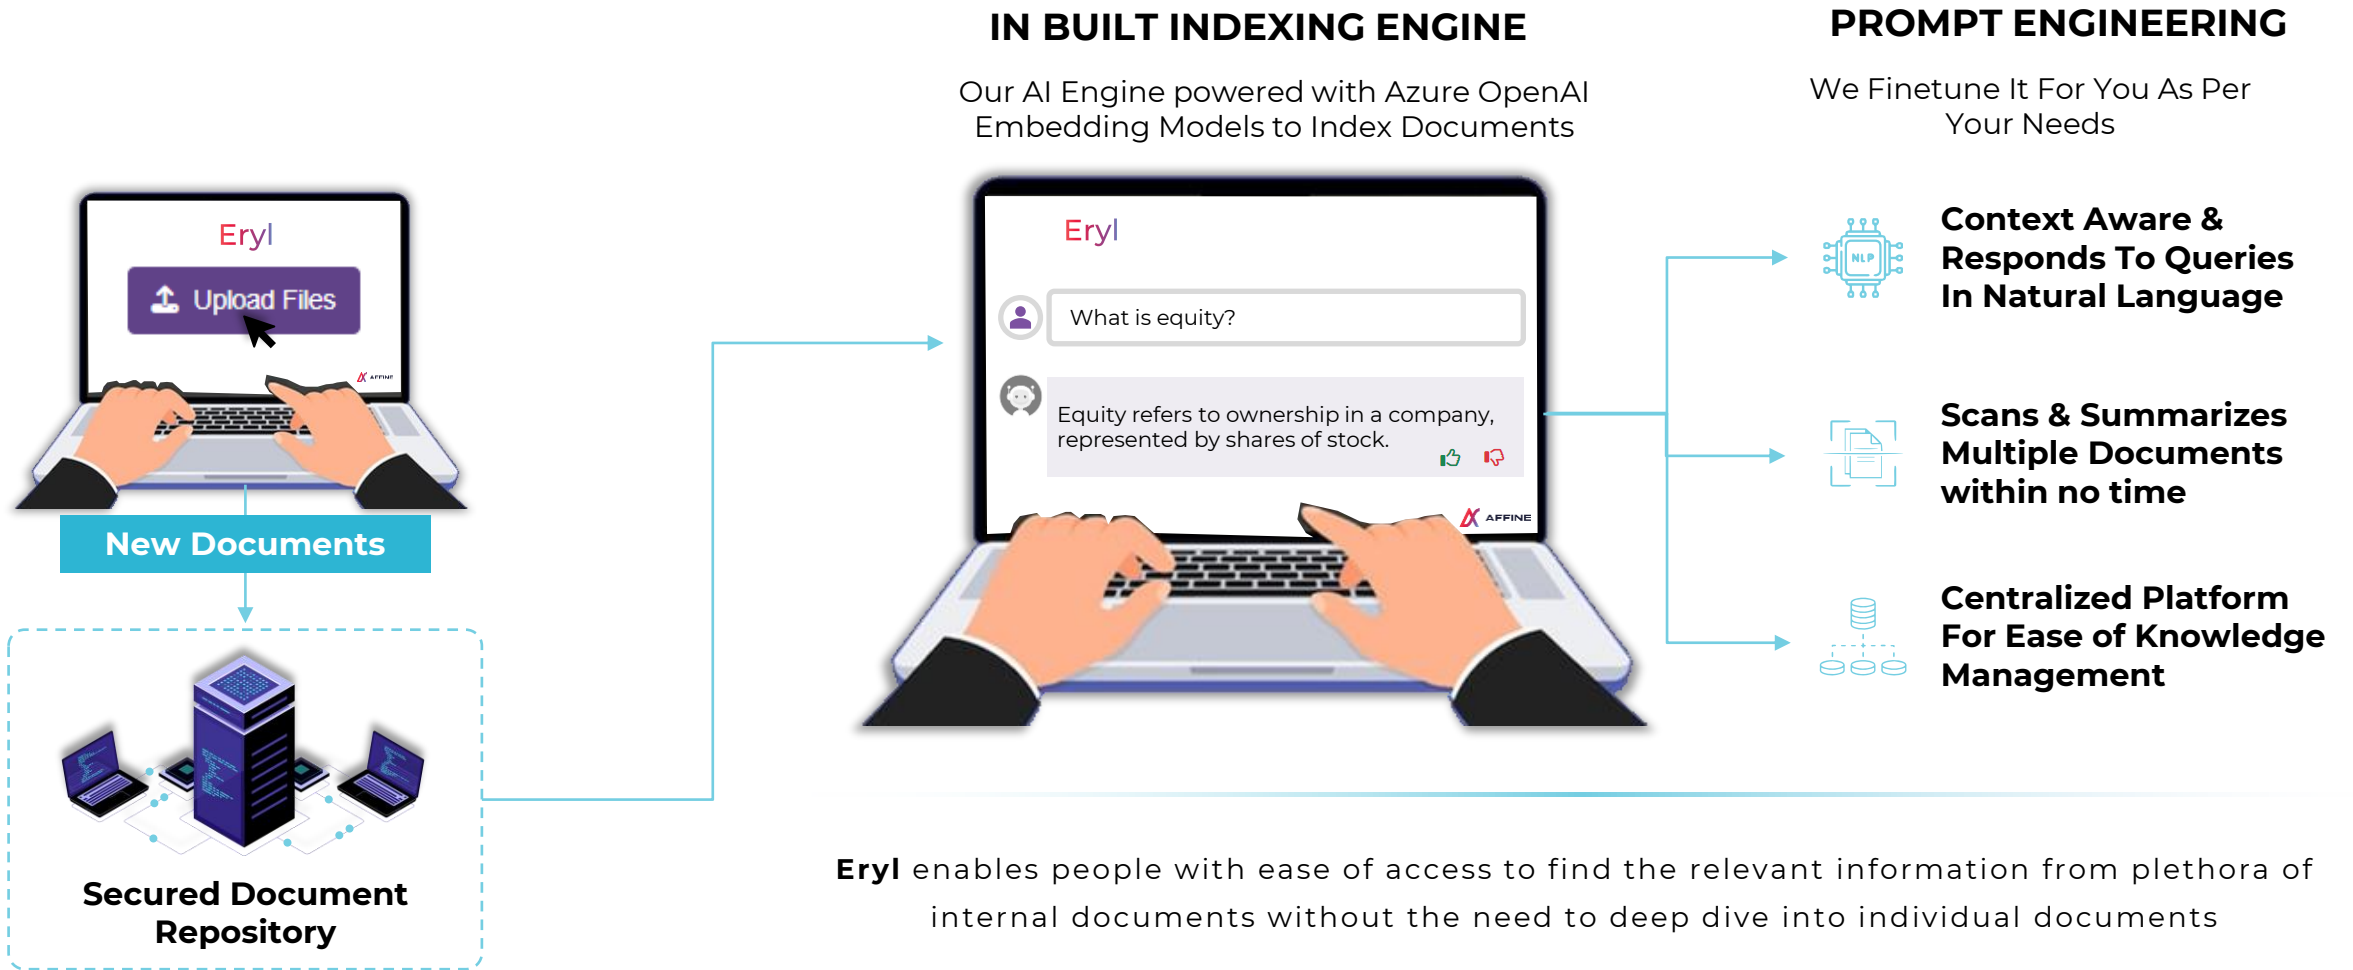

Data & AI
Azure

eryl

Affine's Document Retrieval and Summarization
Workbench powered by Azure OpenAI

<https://affine.ai/>

About Eryl

- A ready to use QnA Bot Platform For Your Own Documents that streamlines the process of search, retrieval & summarization of documents & provides concise yet accurate responses to queries

Eryl is

- Secured
- Extremely Lightweight Application
- Run on Client's existing Azure tenant
- Customizable to meet Client's business requirements

How Eryl works?

Eryl - Technical Architecture

Eryl Features

Eryl - Azure Tech Stack

AZURE SERVICE	USED FOR
Azure Frontdoor	Used as WAF to block malicious requests and attacks
Azure VM	Used for deploying the UI and Middleware application
Azure Active directory	Used for Authentication, Authorization and user management
Azure Defender	Used for scanning all the documents being ingested
Azure Data Factory	Used for building and managing data ingestion pipelines
Azure Blob	Used as centralized data store
Azure Cognitive Search	Used for saving embeddings and retrieving chunks while querying
CosmosDB	Used for saving the metadata of uploaded files and queries
Azure ML Studio	A collaborative platform used to build and deploy ML solutions
Azure AI Vision	Used to analyze content from images and videos
Azure AI Document Intelligence	Used for extracting data from documents
Azure AI Speech	Used for speech to text capabilities
Azure Functions	Used for triggering indexes for new files in Blob storage

CENTRALIZED KNOWLEDGE MANAGEMENT

Eryl provides a centralized platform for document management, ensuring easy access to trusted and relevant information.

ENHANCED SCALABILITY

Eryl can handle multiple queries simultaneously, allowing organizations to scale their document retrieval processes.