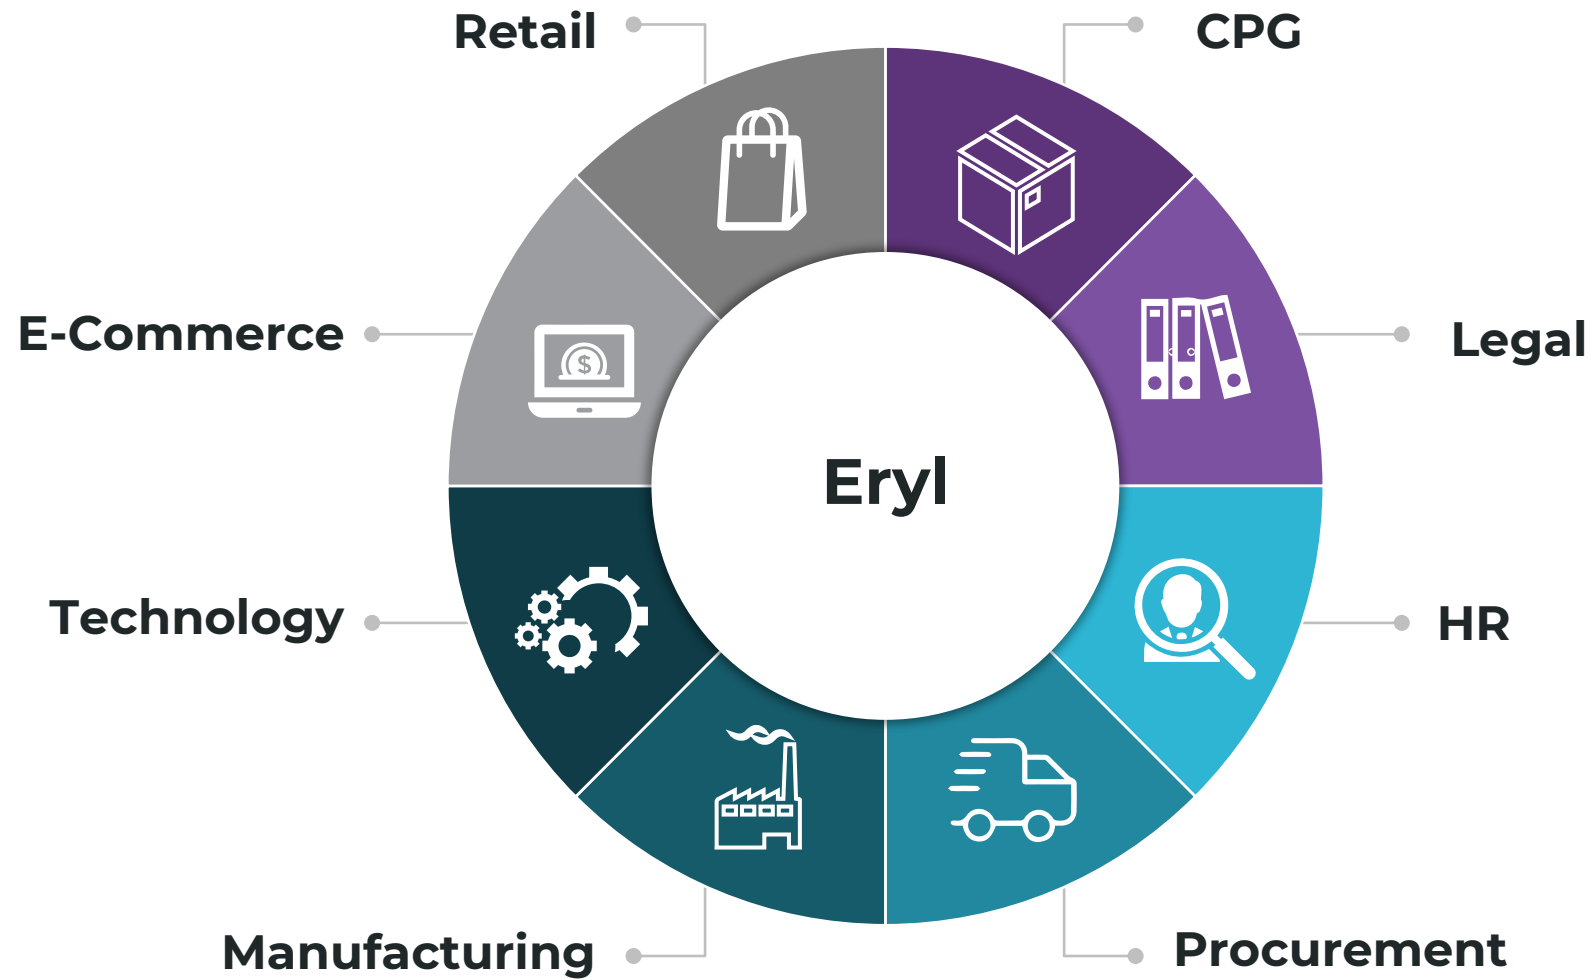

Applicable Industries