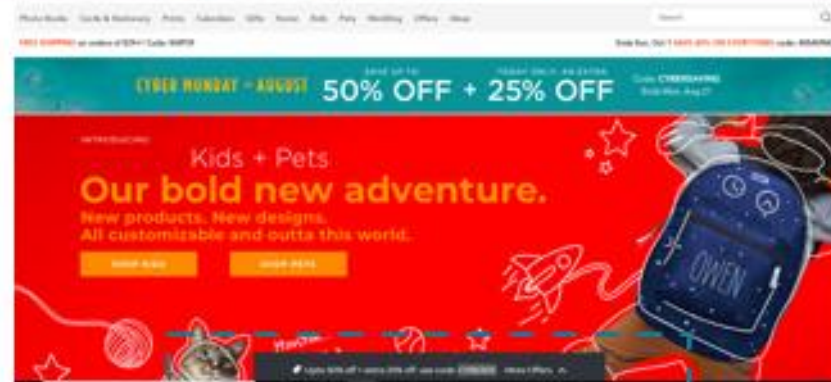

Once the customer clicks on "My Offers" drawer, they have an option to select from three personalized offers