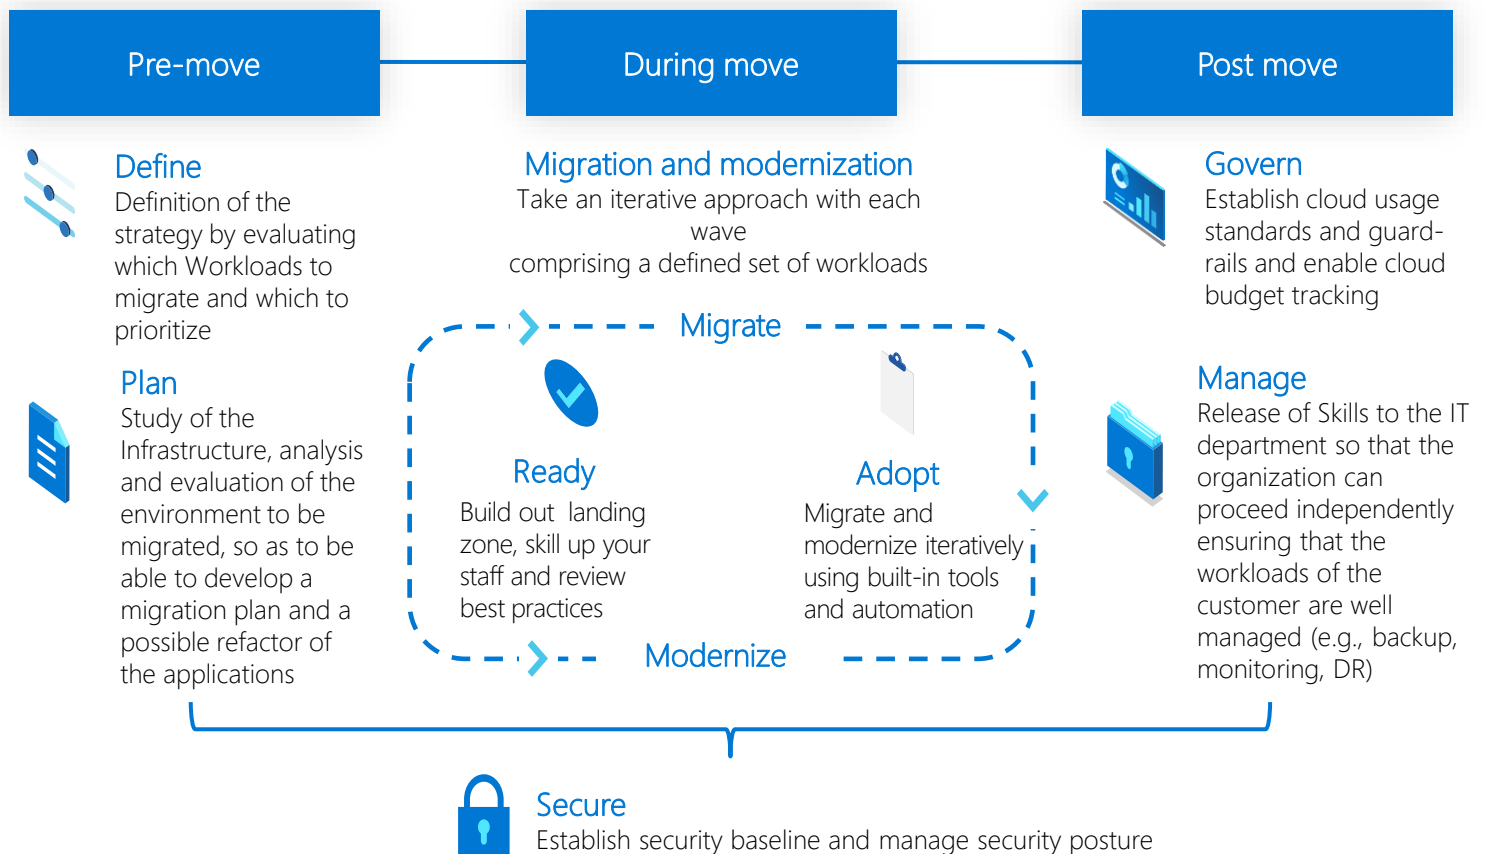

What we offer

Contact us to get started!

info@agic.cloud