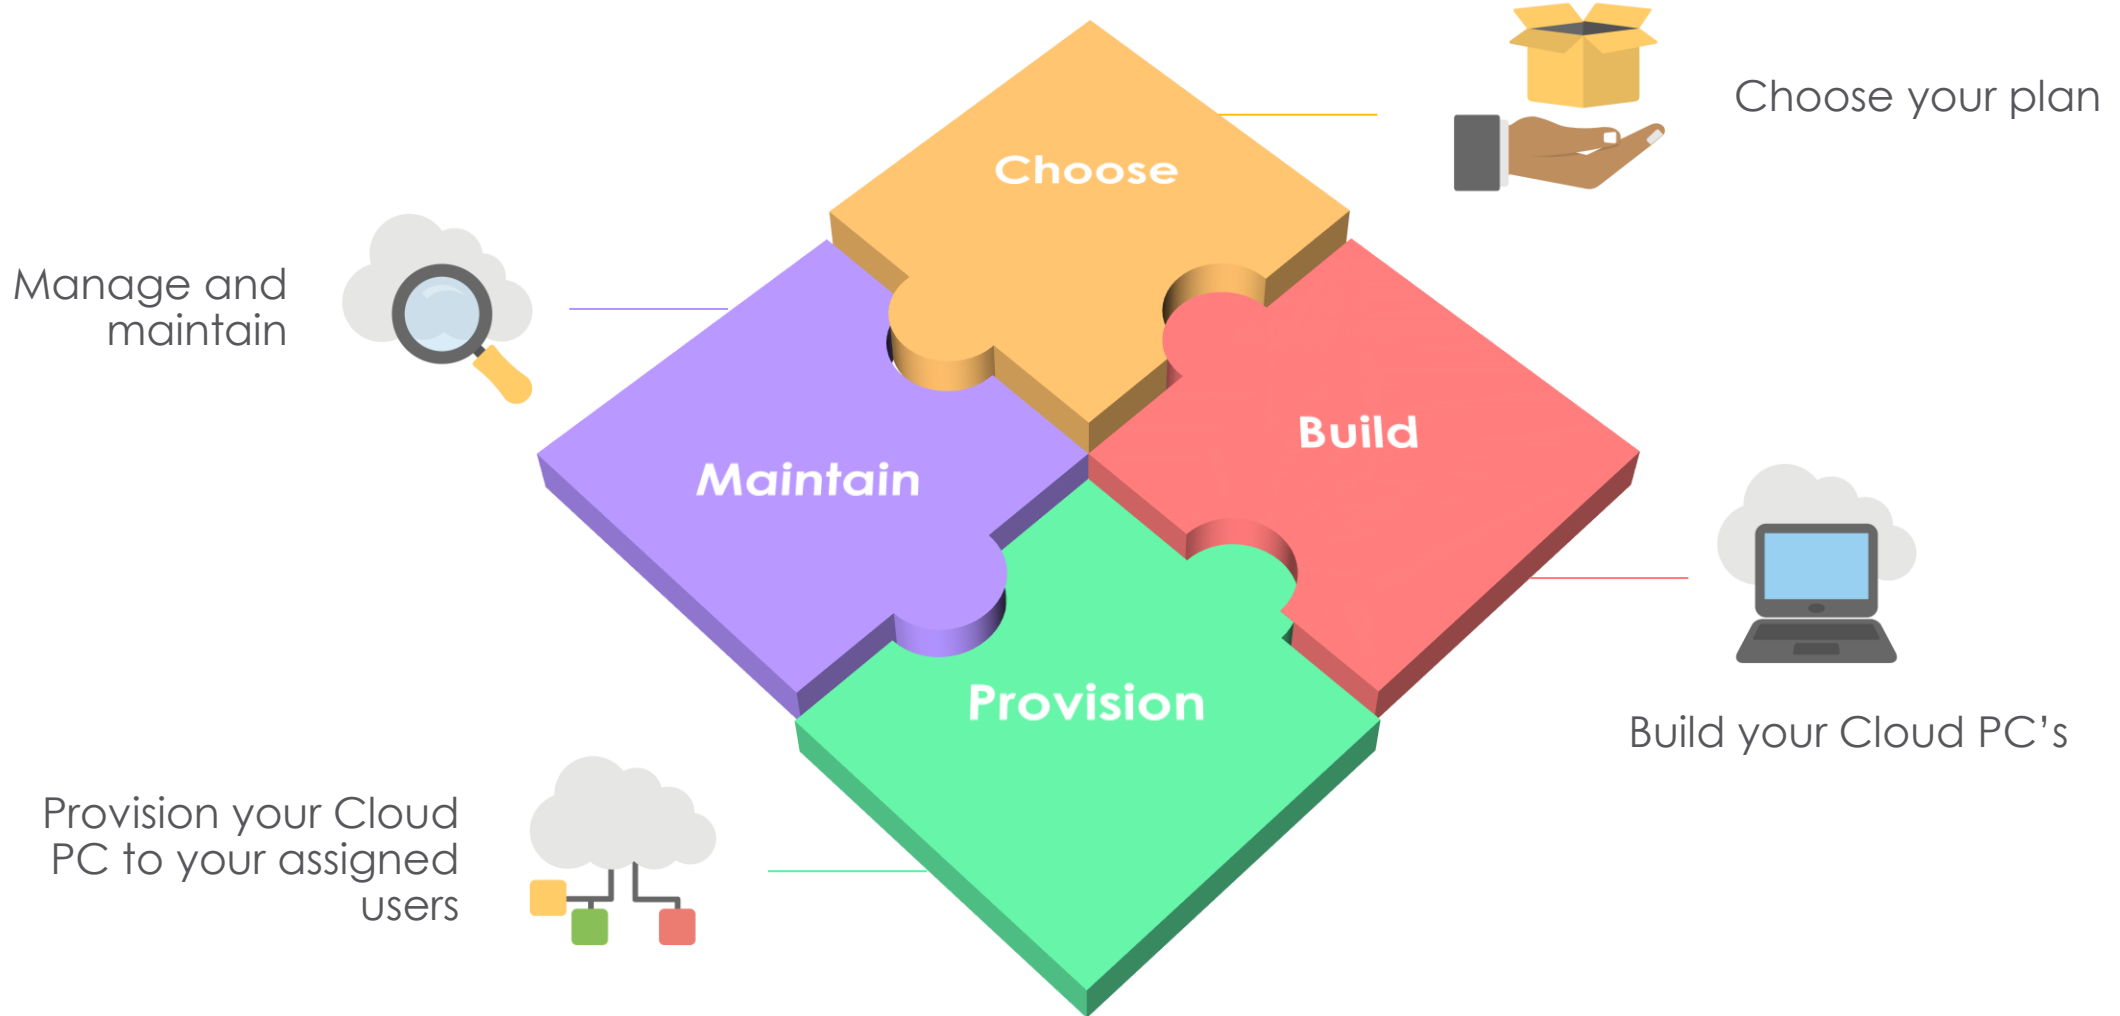

Managing **geographically dispersed** userbases along is time consuming.

If you believe that any of these **challenges** are applicable to your organisation, then we can help.

Windows 365 Cloud PC – what is it?

Windows PC in the Cloud that offers a **full Windows experience** from any device.

Access from anywhere with a personalised Windows desktop via webpage or remote desktop client.

Easy to set up, manage and maintain with support for the usual endpoint management toolsets.

Built on top on Azure Virtual Desktop so **your data is safe and secure.**

Windows 365 Cloud PC – is quick to implement

Windows 365 Cloud PC – our service offerings

	Assessment	Proof of concept	Production
Scoping, use cases and workloads	✓	✓	✓
M365 apps for Enterprise	✓	✓	✓
Line of business applications	✓	✓	✓
Different use case desktops	✓	✓	✓
Full, personalised desktop	✗	✓	✓
Fixed price per month	✗	✓	✓
User Acceptance Testing	✗	✓	✓
Endpoint analytics	✗	✗	✓
Production considerations (BAU, management, maintenance)	✗	✗	✓