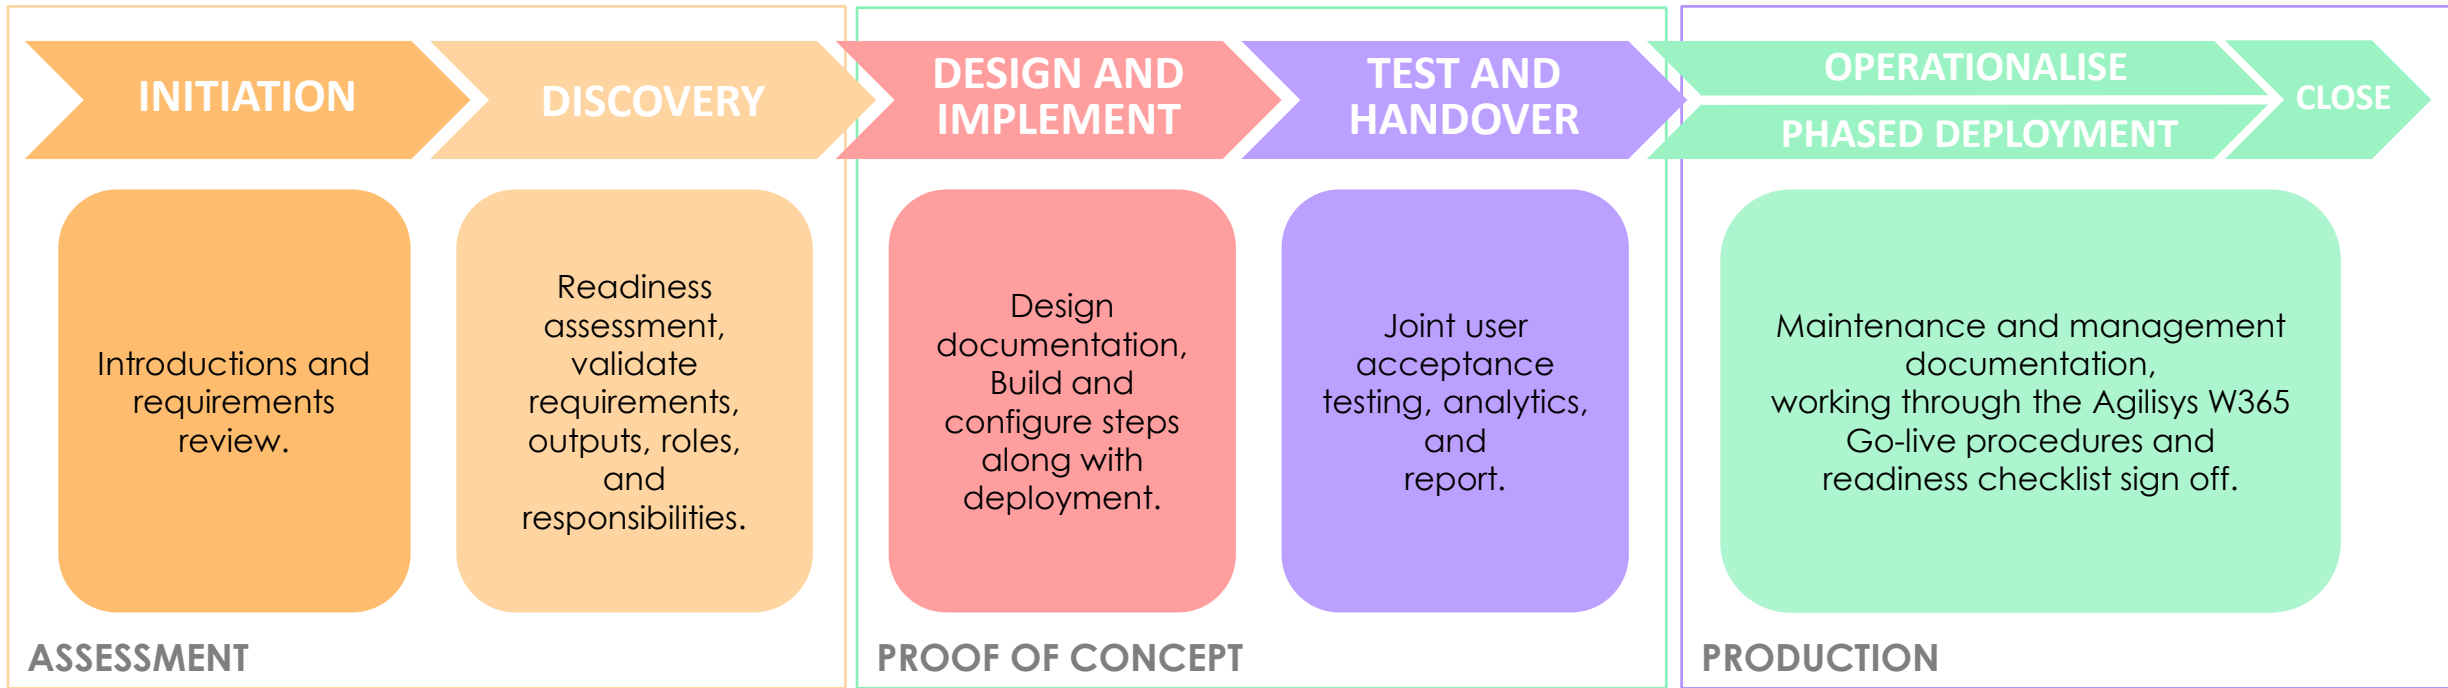

Windows 365 Cloud PC – a path from proof of concept to production