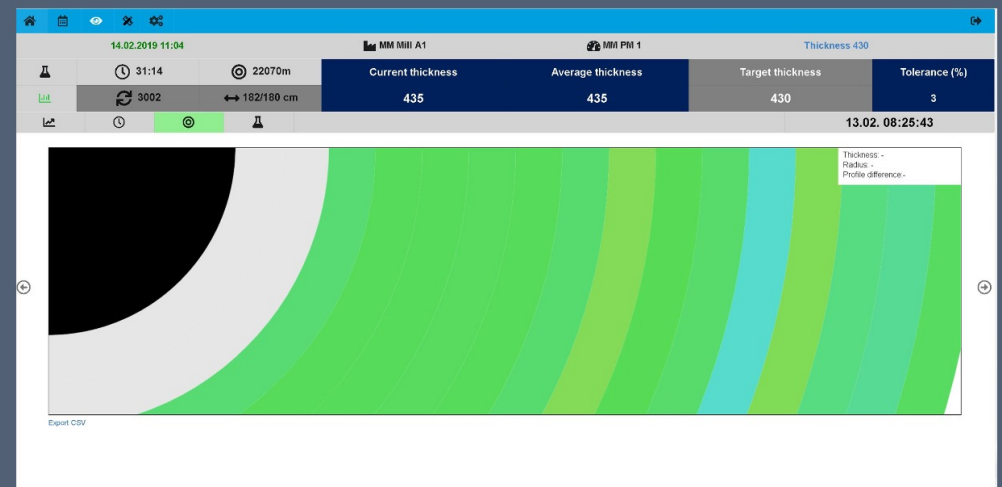

Reference # 1

eCharge – Electric Vehicle Charging Solution – Web app, mobile app and cloud app

Reference # 2

Millmetrics – paper thickness realtime measurement

Valoya LightDNA – Solar Simulation Web Dashboard