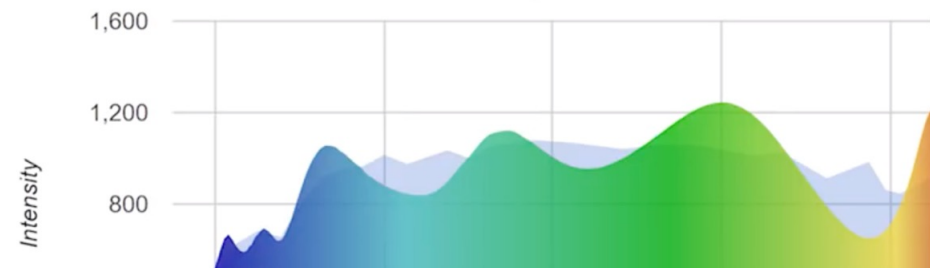

Reference # 3

KO PHA NGAN, THAILAND

MAY 15TH, 2017 at 13:27

TARGET INTENSITY: 1355 $\mu\text{mol}/\text{m}^2/\text{s}$

Generated Spectrum

Reference # 4

Exiot – Emergency Luminaire Management System

- Brochure: https://exilight.fi/wp-content/uploads/docs/Exilight_8s_esite.pdf
- System supports:
 - Wireless luminaires over Wirepas
 - Wired luminaires with DALI driver