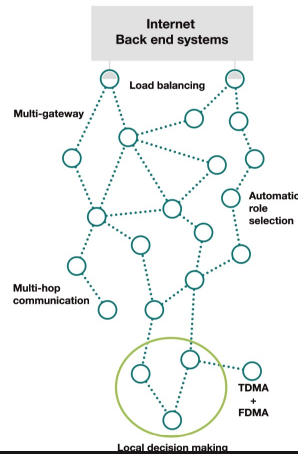

Reference # 1

eCharge – Electric Vehicle Charging Solution – Web app, mobile app and cloud app

Reference # 2

Millmetrics – paper thickness realtime measurement

Valoya LightDNA – Solar Simulation Web Dashboard

Reference # 3

KO PHA NGAN, THAILAND

MAY 15TH, 2017 at 13:27

TARGET INTENSITY: 1355 $\mu\text{mol}/\text{m}^2/\text{s}$

Generated Spectrum

Reference # 4

Exiot – Emergency Luminaire Management System

- Brochure: https://exilight.fi/wp-content/uploads/docs/Exilight_8s_esite.pdf
- System supports:
 - Wireless luminaires over Wirepas
 - Wired luminaires with DALI driver