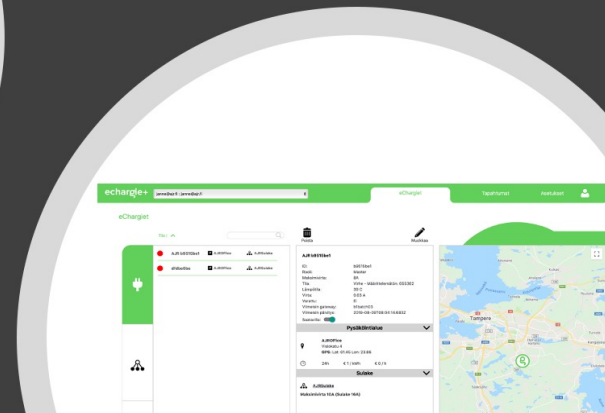

Dynamics, IoT-Station
APIs, IoT Solutions

CLOUD SERVICES

Azure, M365, Kubernetes,
Containers, Consulting

DESIGN SERVICES

UX, UI, Service Design,
User Testing

TRUST

QUALITY

AVANIC

Reference # 1

eCharge – Electric Vehicle Charging Solution – Web app, mobile app and cloud app

Reference # 2

Millmetrics – paper thickness realtime measurement

Valoya LightDNA – Solar Simulation Web Dashboard