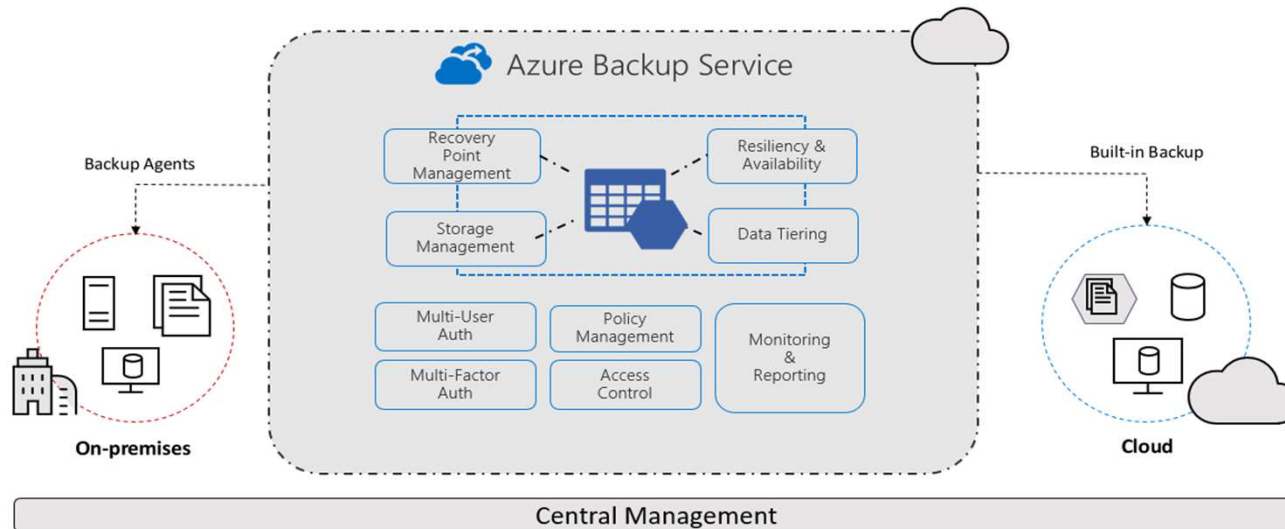

Azure Backup Service

- ✓ **On-premises** - Back up files, folders, system state using the Microsoft Azure Recovery Services (MARS) agent. Or use the DPM or Azure Backup Server (MABS) agent to protect on-premises VMs (Hyper-V and VMware) and other on-premises workloads
- ✓ **Azure VMs** - Back up entire Windows/Linux VMs (using backup extensions) or back up files, folders, and system state using the MARS agent.
- ✓ **Azure Managed Disks** - Back up Azure Managed Disk
- ✓ **Azure File shares** - Back up Azure File shares to a storage account
- ✓ **SQL Server in Azure VMs** - Back up SQL Server databases running on Azure VMs
- ✓ **SAP HANA databases in Azure VMs** - Backup SAP HANA databases running on Azure VMs
- ✓ **Azure Database for PostgreSQL servers (preview)** - Back up Azure PostgreSQL databases and retain the backups for up to 10 years