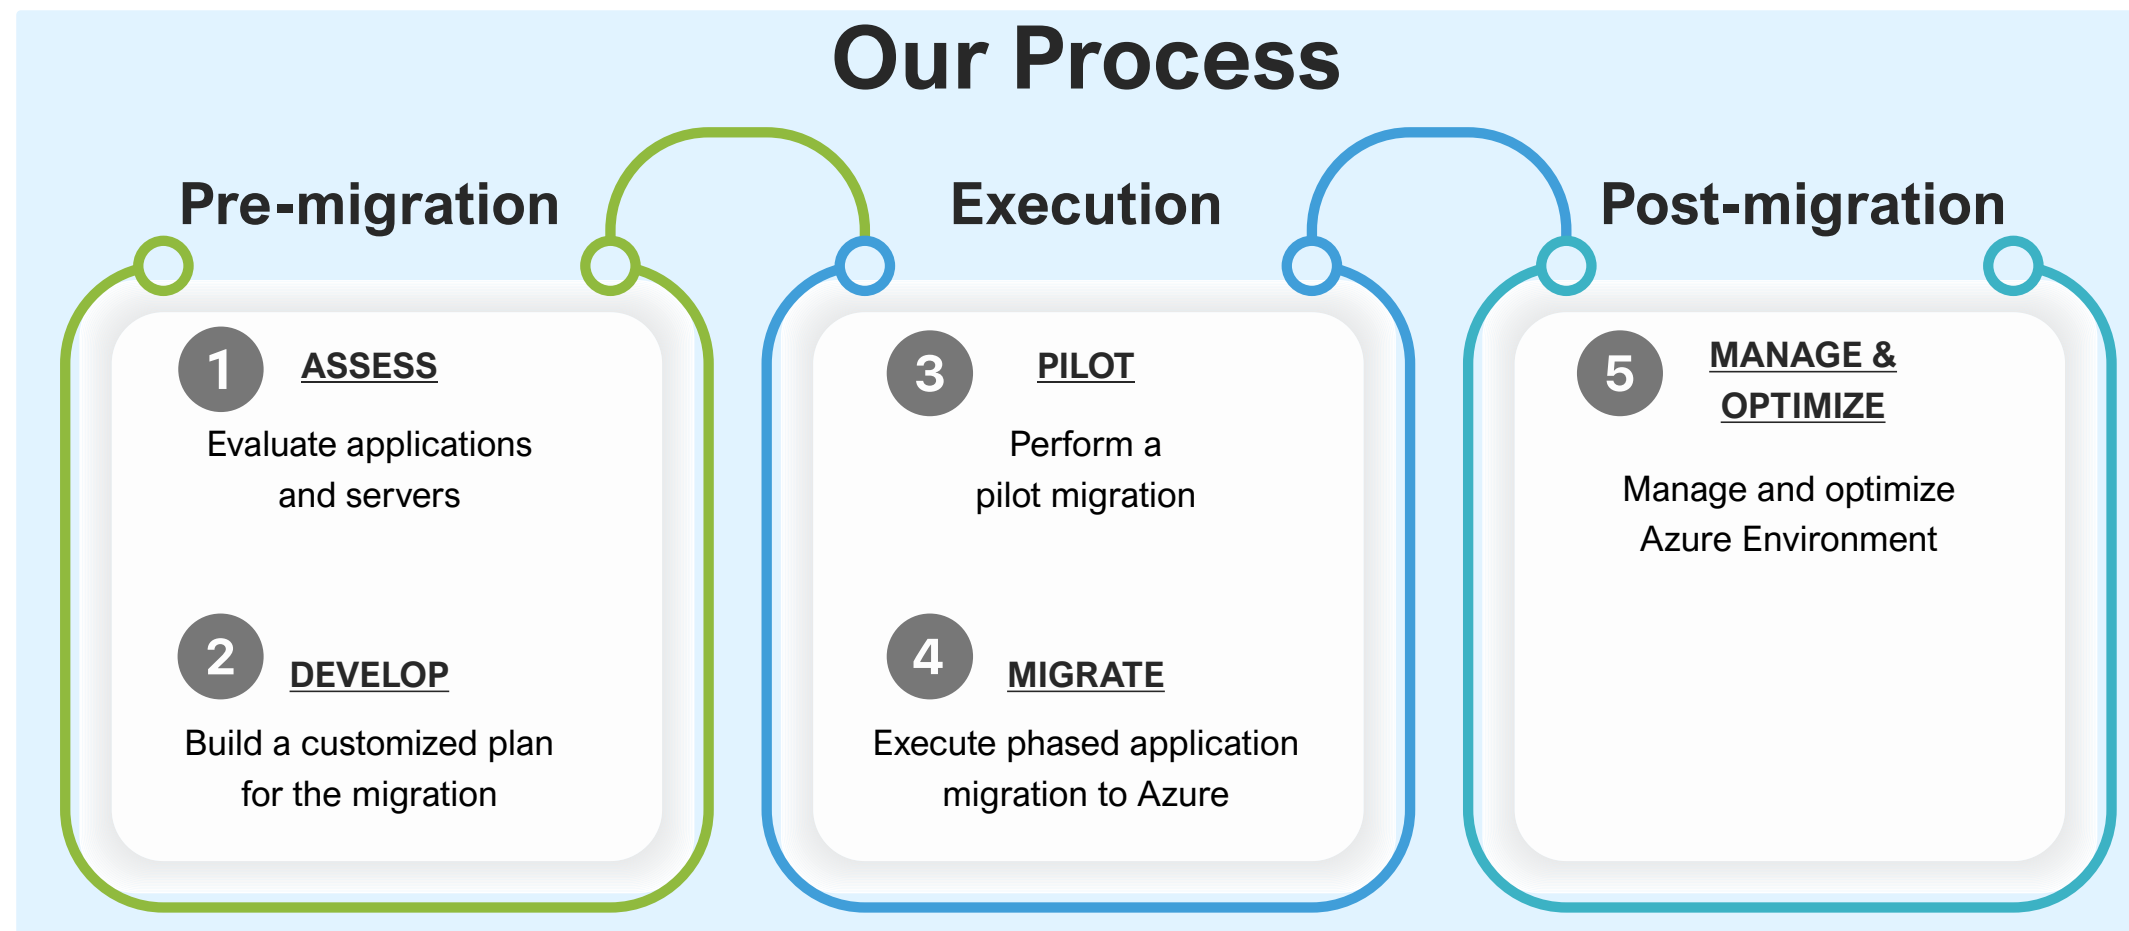

Azure Migration Services

Secure cloud migration to modernize your infrastructure & workload.

Alfa Connections offers unmatched value through expert consultation and a thorough infrastructure assessment. This process ensures a customized migration roadmap, optimizing resource allocation for cost efficiency.

Embrace cloud migration to cut costs, enhance efficiency, and fuel growth through a cloud operations-based model on infrastructure as a service (IaaS) technologies. Drive innovation by modernizing with fully managed platform as a service (PaaS) offerings.

MIGRATE

Save on costs and gain efficiencies.

OPTIMIZE

Rationalize existing cloud investments and improve agility

REINVEST

Become more resilient and drive innovation