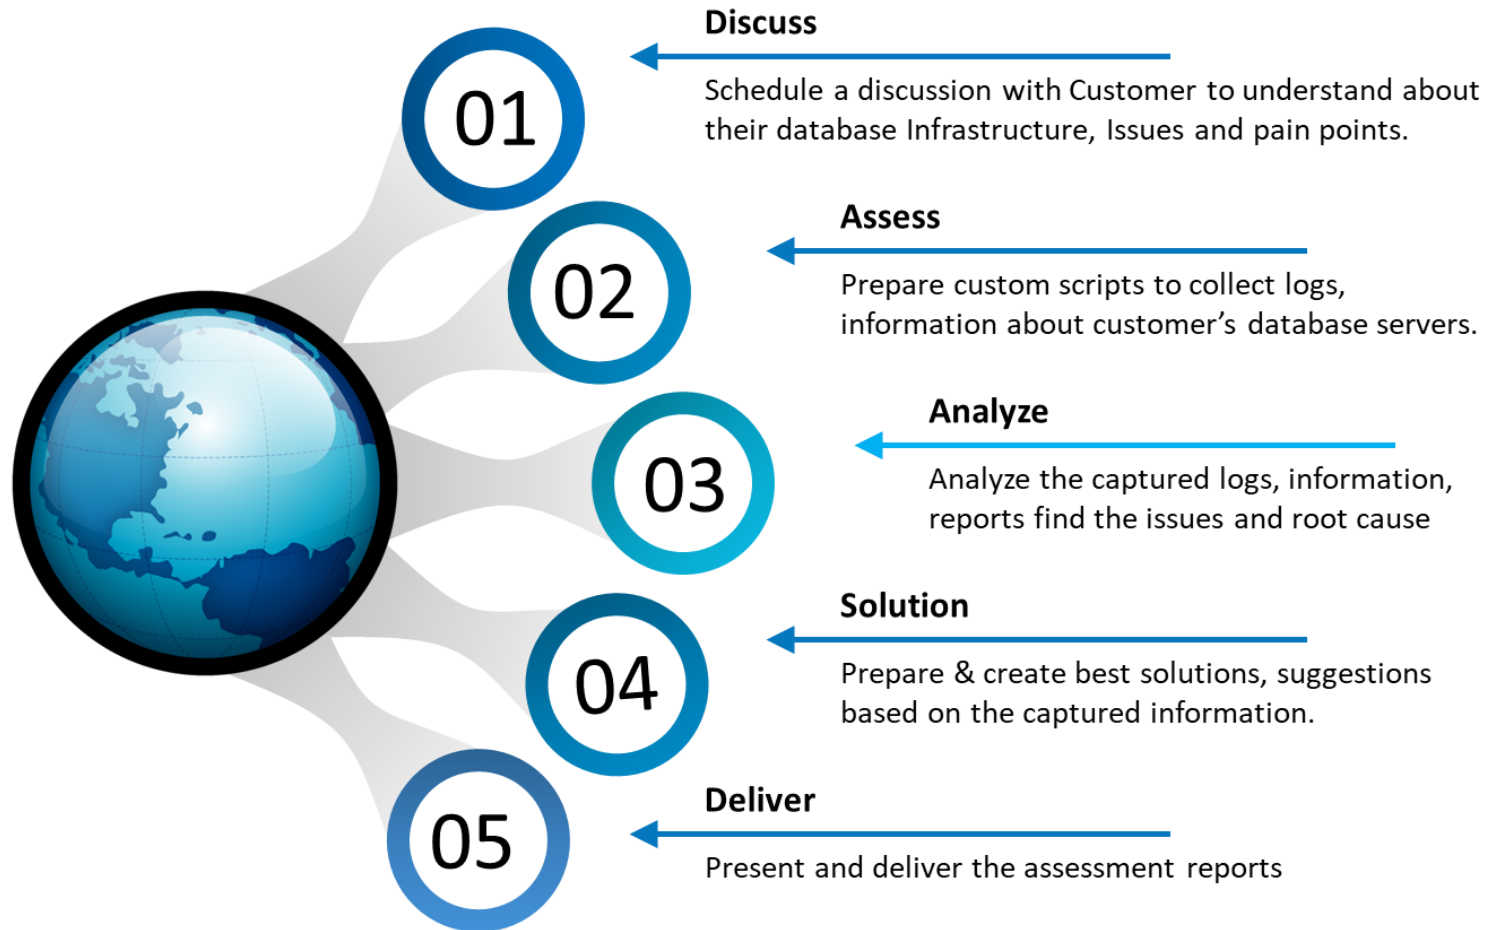

# Database Assessment+ Program Packages

	DAP+ PACKAGE 1 \$1500	DAP+ PACKAGE 2 \$3000	DAP+ PACKAGE 3 \$7500	DAP+ PACKAGE 4 CONTACT US
DURATION	1 Day	3 Days	5 Days	Custom
NO. OF SERVERS	1-2 Servers	3-5 Servers	10 Servers	25+ Servers
DELIVERY MODE	Remote	2 days remote and 1 day onsite	3 days remote and 2 days onsite	Onsite
TYPE	Two standalone servers or One cluster	Five standalone servers or Three clusters	Ten standalone servers or Five clusters	As per the requirement

## Technical Scope

1. Always-On and Cluster configurations
2. Upgrade readiness
3. Error log analysis
4. Cloud Migration Readiness
5. SQL Server configuration
6. Database design
7. Security
8. Performance

## Assessment Focus Areas

**Availability and Business Continuity:** Maximize your service availability and plan for disaster recovery

**Change and Configuration Management:** Manage changes to services configuration settings across your environment.

**Operations and Monitoring:** Manage and perform day-to-day operations within your environment.

**Performance and Scalability:** Deliver the expected user experience by managing current and future performance and capacity requirements.