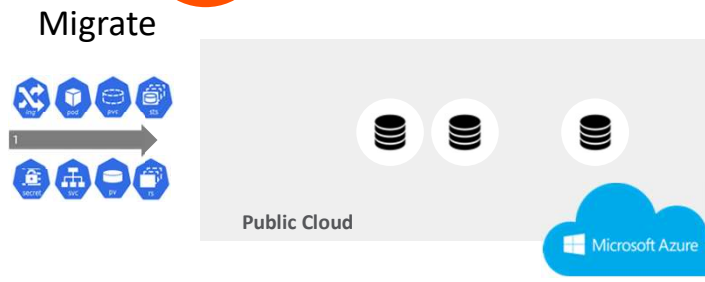

Full Data Management for Azure AKS

Application Backup/Recovery, Migration, and DR

Backup

1

AKS1

2

AKS2

3

AKS3