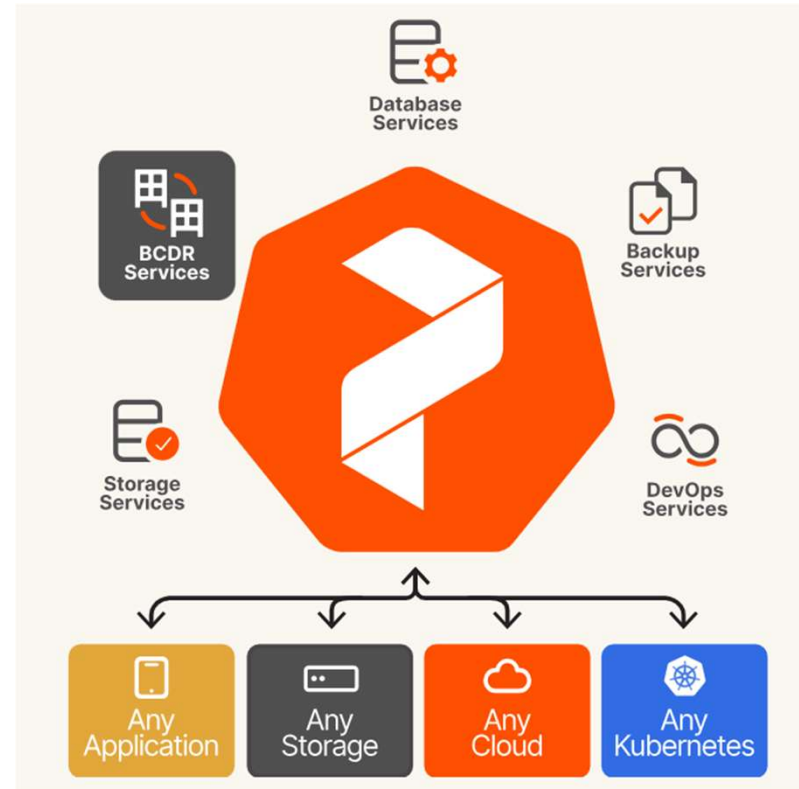

Enterprise-Grade Kubernetes Storage & Data Services

Any Cloud. Any App. Any Storage.

Disaster Recovery

Deliver availability and recoverability service levels while ensuring business continuity with zero RPO for Kubernetes

Minimize Downtime and Recover Quickly

Manage your disaster recovery plans for minimal downtime with automated DR processes from a single, simple platform.

Protect Your Workloads Anywhere

Recover your applications no matter where they're located—public cloud, private cloud, or on-prem.