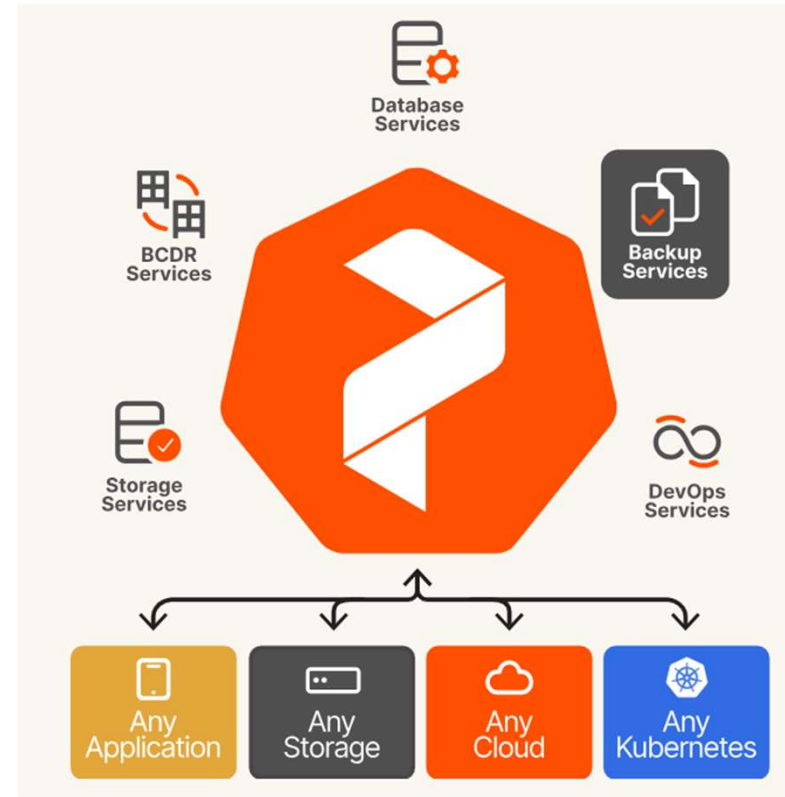

Enterprise-Grade Kubernetes Storage & Data Services

Any Cloud. Any App. Any Storage.

Disaster Recovery

Deliver availability and recoverability service levels while ensuring business continuity with zero RPO for Kubernetes

Minimize Downtime and Recover Quickly

Manage your disaster recovery plans for minimal downtime with automated DR processes from a single, simple platform.

Protect Your Workloads Anywhere

Recover your applications no matter where they're located—public cloud, private cloud, or on-prem.

Maintain Compliance for Any Application Tier

Meet all your recovery SLAs with up to zero RPO for mission-critical applications.

Backup Services

Protect mission critical data with backup built for Kubernetes that is container and application aware.