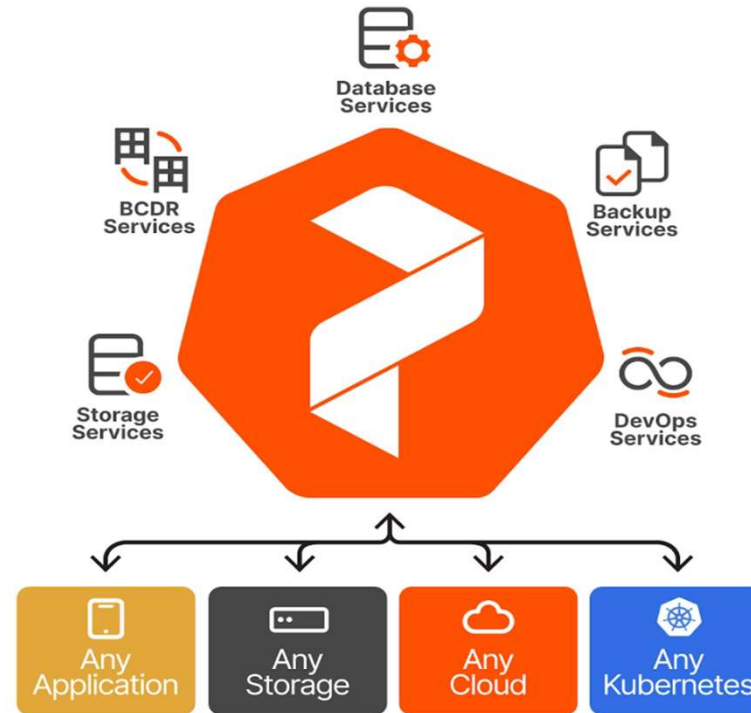

Enterprise-Grade Kubernetes Storage & Data Services

Any Cloud. Any App. Any Storage.

Disaster Recovery

Deliver availability and recoverability service levels while ensuring business continuity with zero RPO for Kubernetes

Minimize Downtime and Recover Quickly

Manage your disaster recovery plans for minimal downtime with automated DR processes from a single, simple platform.

Protect Your Workloads Anywhere

Recover your applications no matter where they're located—public cloud, private cloud, or on-prem.

Secure and Defend Your Data

Trust your data will be available when you need it with enterprise-grade RBAC, ransomware protection, and 3-2-1 rule support.

Portworx Enterprise in multiple AKS clusters

Consistent data fabric for heterogeneous environments