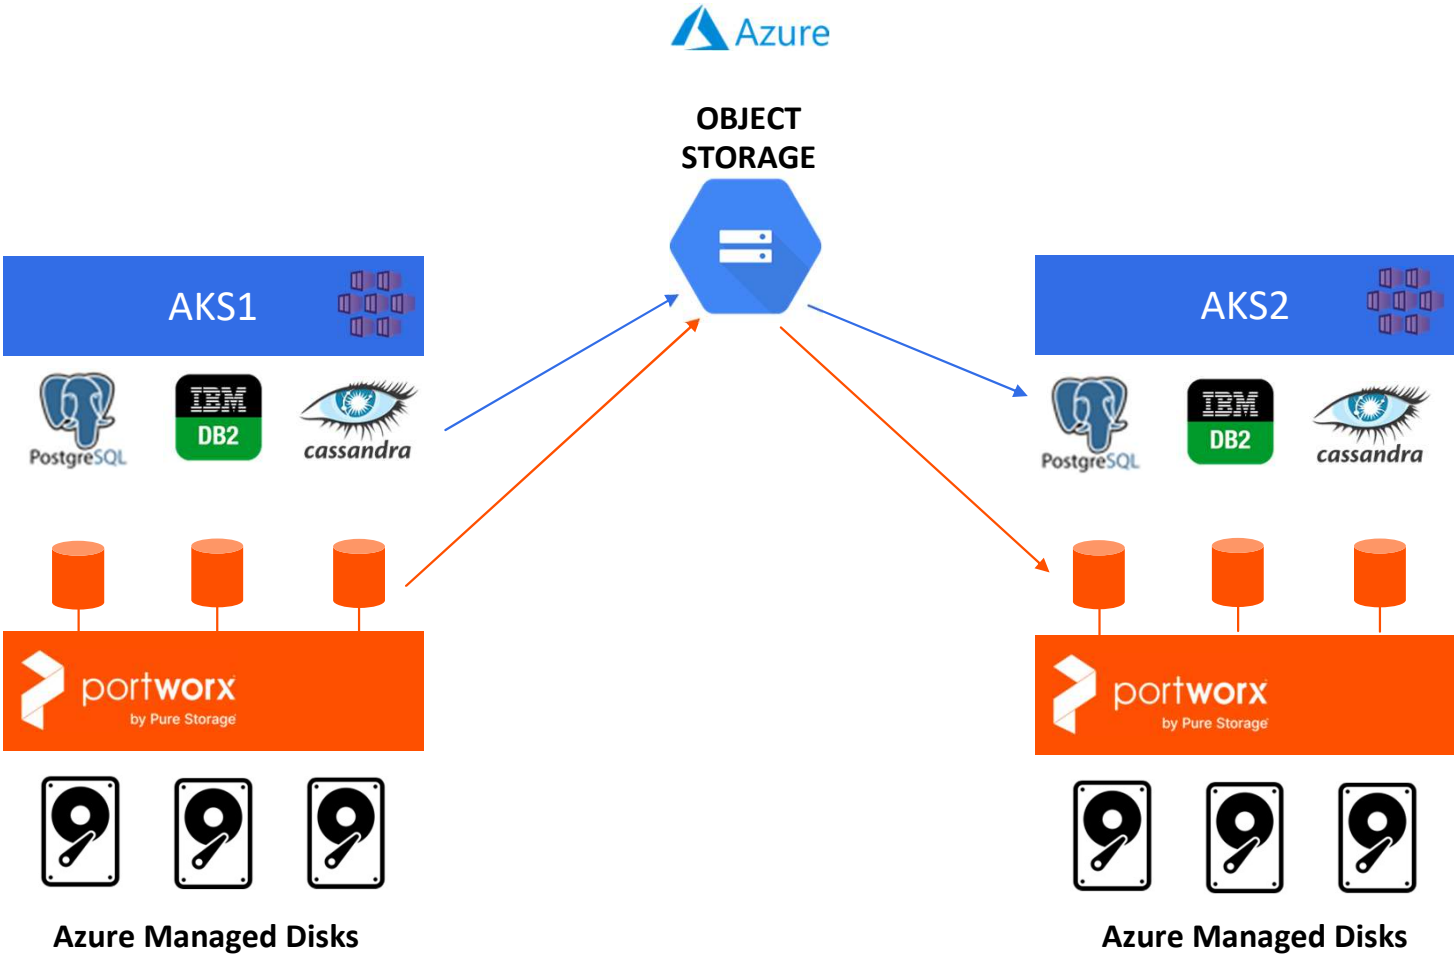

Recover Data in One Click

Easy to use, self-service platform for developers with container-granular and application-aware backup and restore.

Migrate Apps Anywhere in Minutes

Backup applications in one environment and restore in another for easy migrations between clusters, clouds, and regions.

Secure and Defend Your Data

Trust your data will be available when you need it with enterprise-grade RBAC, ransomware protection, and 3-2-1 rule support.

Portworx Enterprise in multiple AKS clusters

Consistent data fabric for heterogeneous environments

Portworx Backup in Azure AKS

ANY Object Storage or NFS

- 1. k8s objects
- 2. Config
- 3. Data

kubernetes

App 1 App 2

Cloud environment 1

kubernetes

App 1 App 2