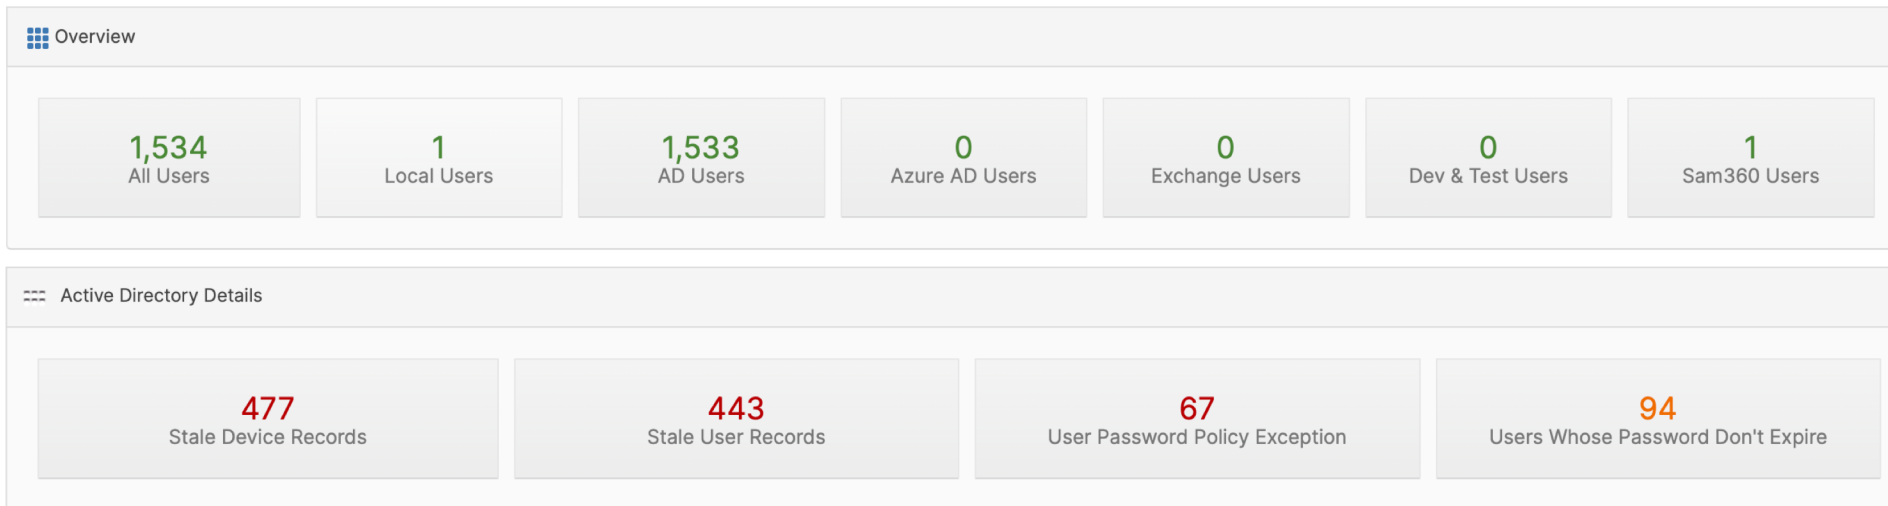

# Autodesk - User Detail

- ▶ Easily understand the application profile per user.

<b>Display Name:</b>		<b>MRA Device Name:</b> <a href="#">ASDL208121</a>
<b>Windows User Name:</b> Li1		<b>#Devices (90d):</b> 1
<b>Windows User Domain:</b> RS		<b>#Terminals (90d):</b>
<b>Email Address:</b> lix4		<b>First Seen:</b> 2023-12-01
<b>Data Source(s):</b>		<b>AD Last Logon Date:</b> 2023-11-27
<b>Department:</b> En		<b>Last On Premise Activity:</b> 2023-12-04
<b>Company:</b> Bir		<b>Office Usage (30d):</b>
<b>AD Description:</b> BIF		<b>M365 Last Activity:</b>
<b>AD Short Path:</b> OU		<b>M365 Subscriptions:</b>
<b>Group List:</b> All		<b>M365 Cost/Month:</b>
<b>Manager Name:</b>		<b>Autodesk Usage (30d):</b> 3 A A C I M N N R R R S V
<b>User Account Type:</b> Unspecified		<b>Adobe App Usage Icons (30d):</b>
<b>User State:</b> Live		<b>Comments:</b>

# Autodesk - User Detail

- ▶ Easily visualise time spent within each application

☰ Products Used (90 days)   ☰ Applications Used (90 Days)   ☰ Detailed Usage (90 Days)   ☰ Business Website Usage (90 Days)   ☰ History

☰ ☹ ☑ ♥ ↻ 🗨 8 Usage Records

PRODUCT VENDOR	PRODUCT TITLE	VERSION	EDITION	LICENSE REQUIRED	DISTINCT DATES	ACTIVITY DATE (M)	DURATION (MINS) (SUM)
Autodesk	AutoCAD	2018		Yes	1	2023-12-04	201
Autodesk	Navisworks	2018	Manage	Yes	1	2023-12-04	80
Microsoft	Teams	1	Classic	Unspecified	1	2023-12-04	77
Bluebeam	Revu	20		Yes	1	2023-12-04	54
Unspecified	Total Commander	9		Unspecified	1	2023-12-04	32
Microsoft	Windows	10	Enterprise	Yes	1	2023-12-04	10
Microsoft	Edge WebView2 Runtime	119		No	1	2023-12-04	8
Microsoft	Microsoft 365 Apps	Build 2302	Enterprise	Yes	1	2023-12-04	5

# User Estate Overview

- ▶ Easily identify users within the estate and the accounts that haven't been active in 30/60/90 days.