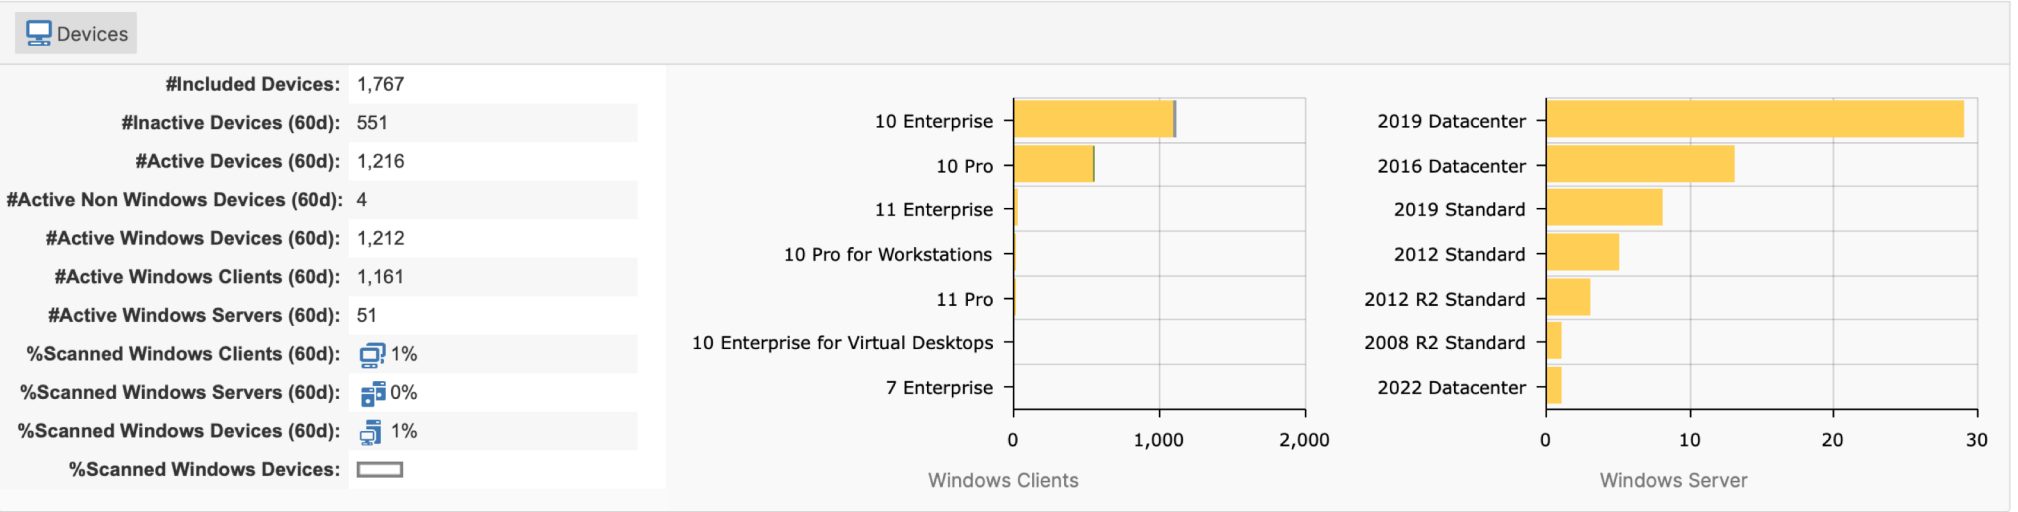

Devices Overview