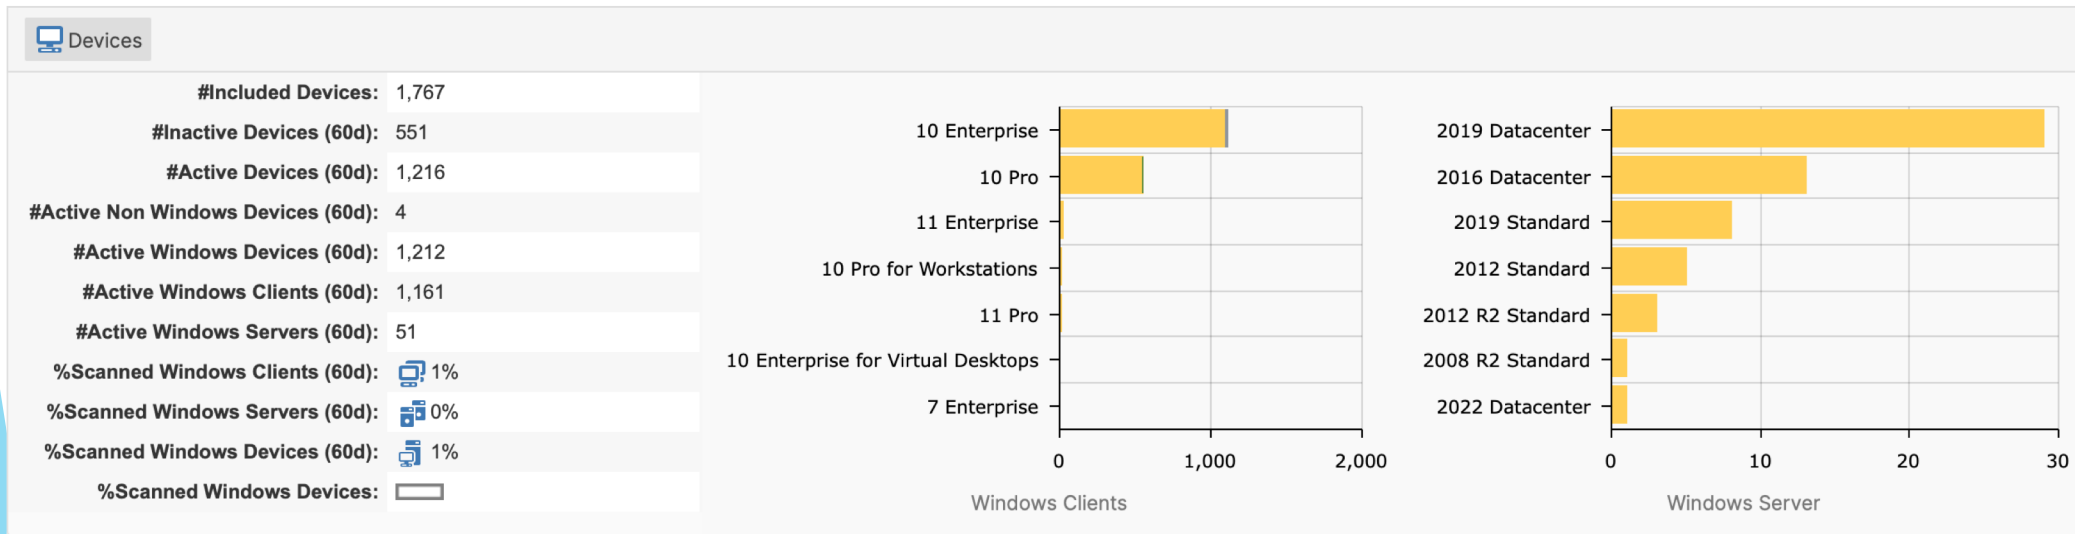

# Estate Environment

- ▶ Overview of the estate including highlighting Win7 devices and a Server 2008 R2 Server
- ▶ APaaS have solutions to migrate Windows 7 reliant applications to Win10/11.