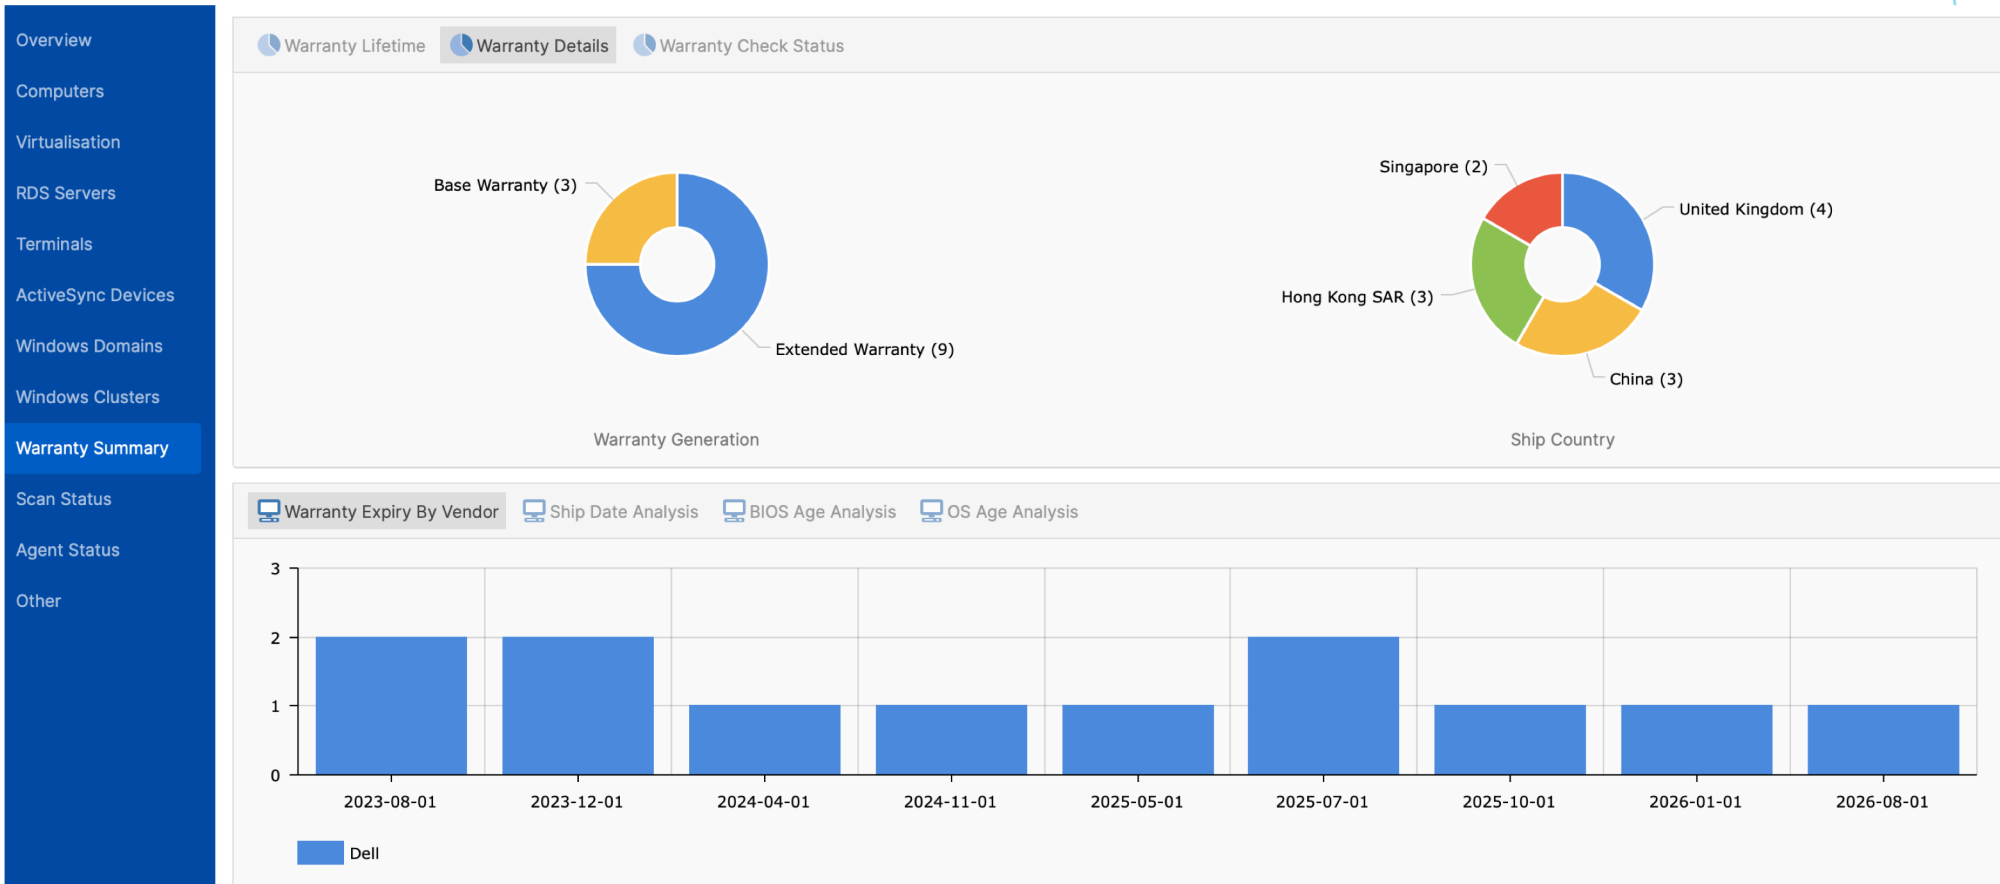

Warranty Expiry

- Easily see which devices are in warranty and the expiration of these devices.