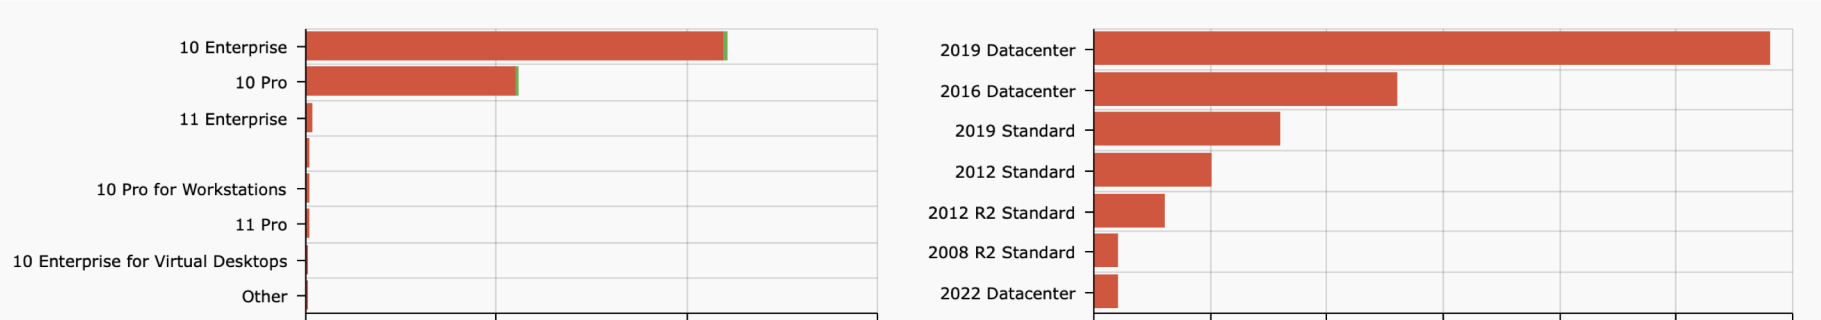

Devices Overview