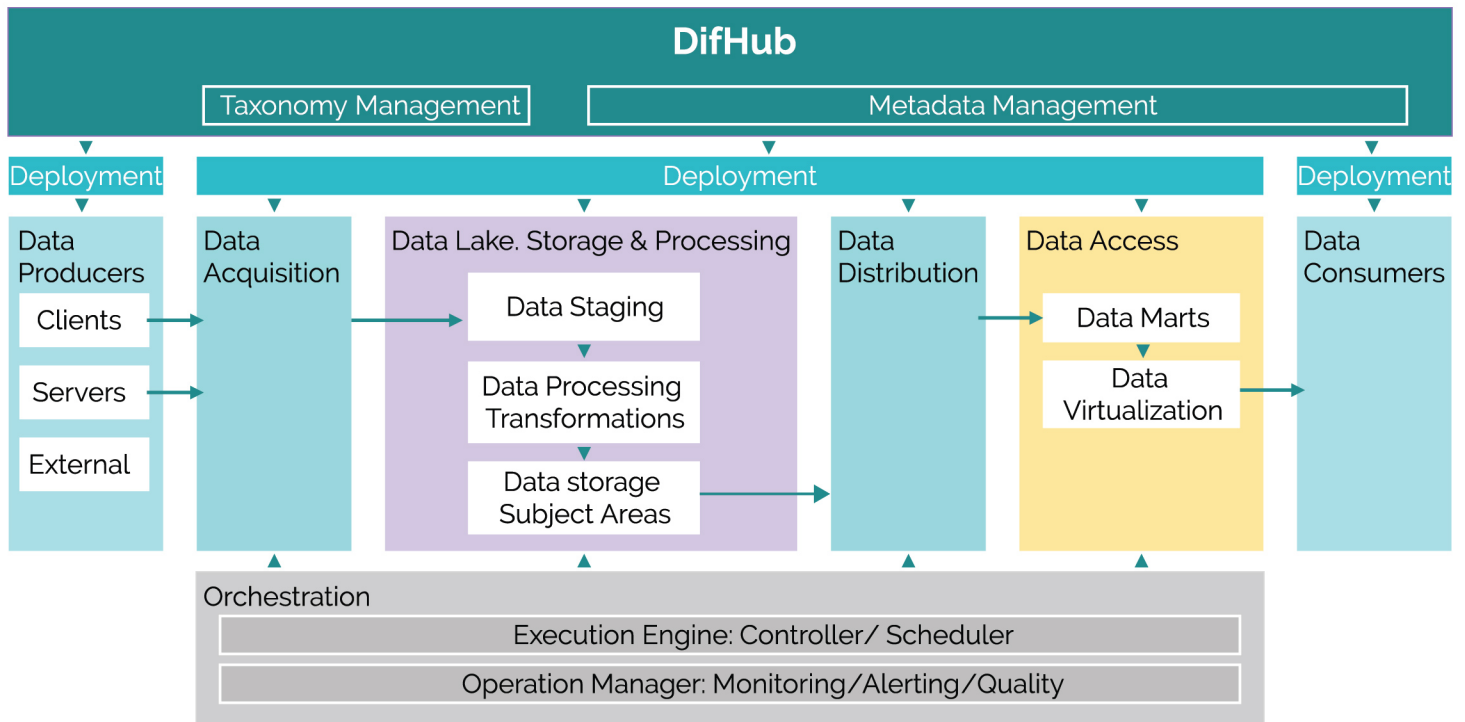

DifHub

Ecosystem for Architects and Developers

DifHub creates Application design in the form of rich and platform agnostic Metadata and allows to automate usage of this Metadata in the software code. DifHub enables platform specific deployment automation

DifHub & Architecting Data Applications

Creator's concept of data application > **DifHub BLUE PRINT** > GitHub SOURCE CODE > CI/CD pipeline > Platform > Running application

DifHub

CI/CD

Architecting Data Lakes

CI-CD pipeline and execution environments