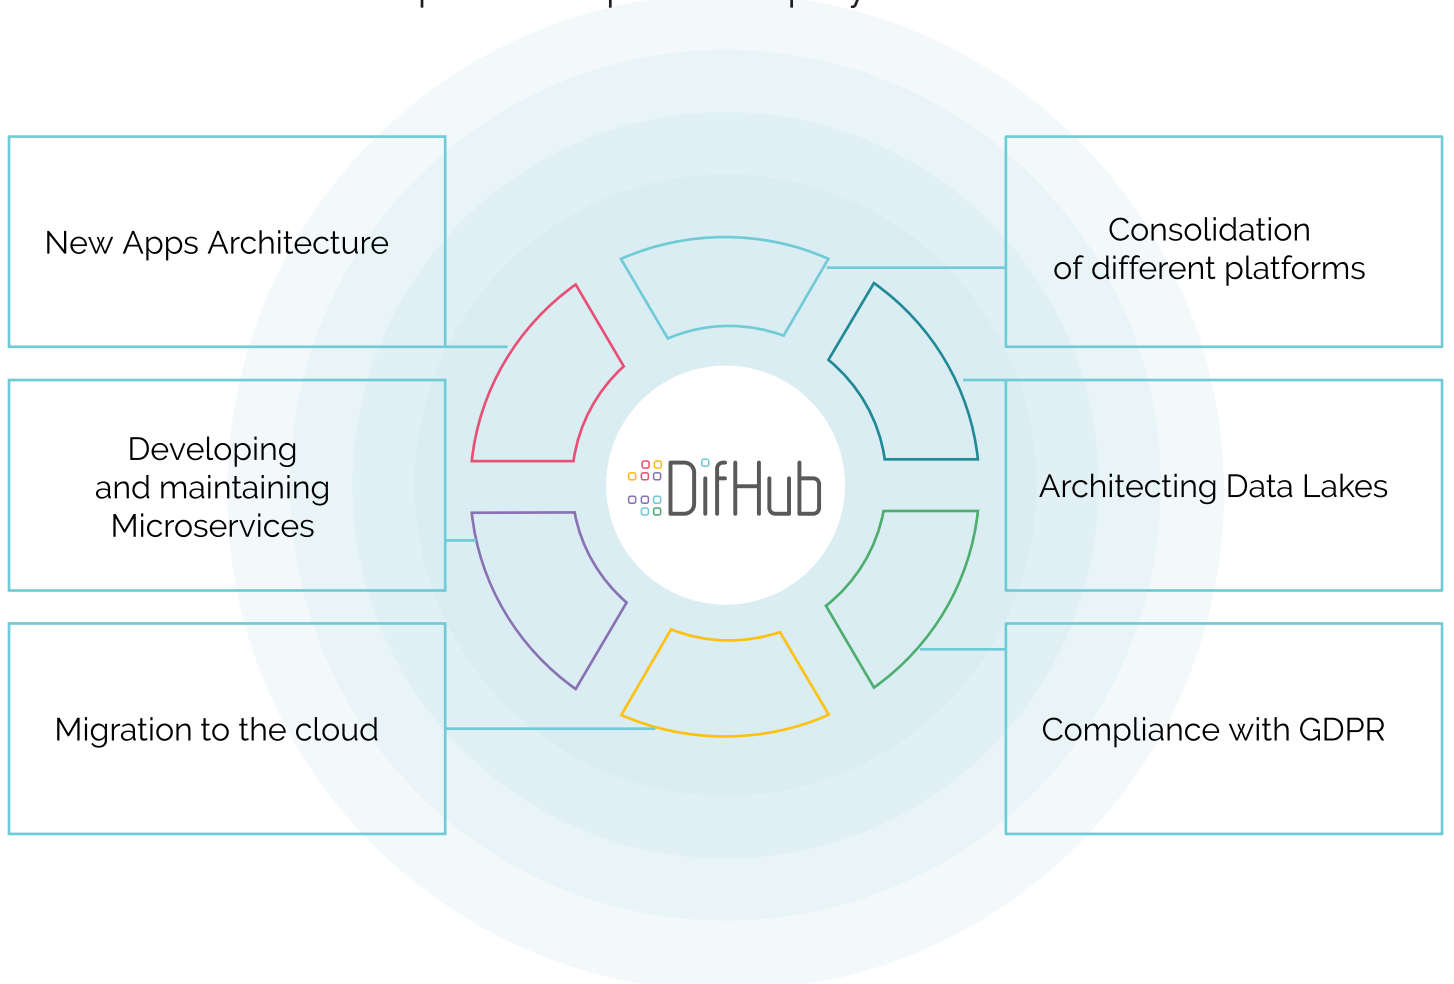

DifHub

Ecosystem for Architects and Developers

DifHub creates Application design in the form of rich and platform agnostic Metadata and allows to automate usage of this Metadata in the software code. DifHub enables platform specific deployment automation

DifHub & Architecting Data Applications

Creator's concept of data application > **DifHub BLUE PRINT** > GitHub SOURCE CODE > CI/CD pipeline > Platform > Running application

DifHub

CI/CD

Architecting Data Lakes

CI-CD pipeline and execution environments