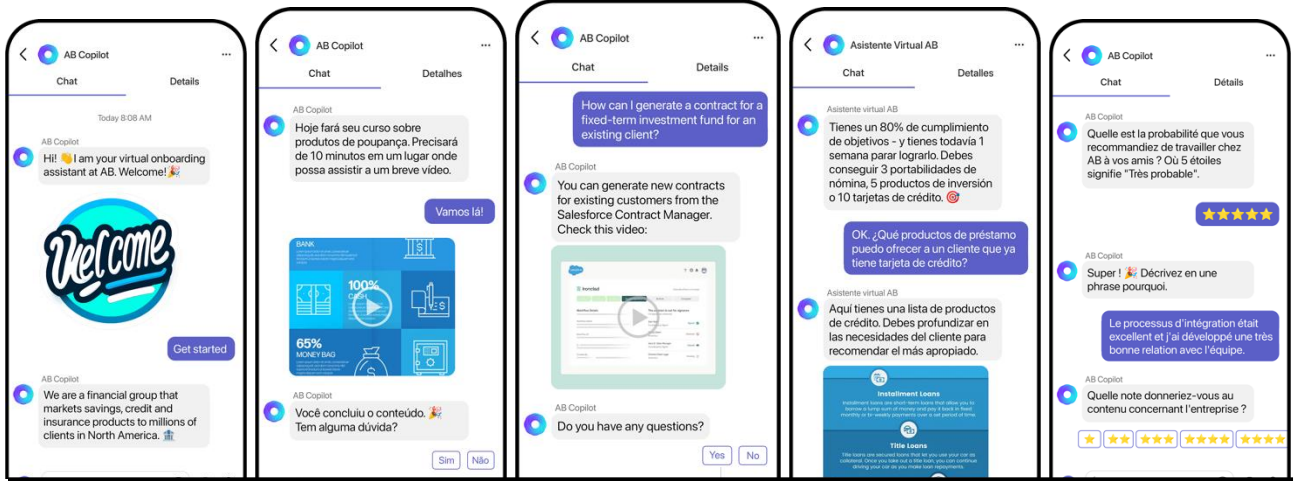

# Multiply Your Company's Productivity

Apli's generative AI solutions enhance performance at every stage of the employee lifecycle.

## Onboarding

Accelerates skill acquisition and decreases employee turnover

## Virtual Assistant

Instant access to information across enterprise systems