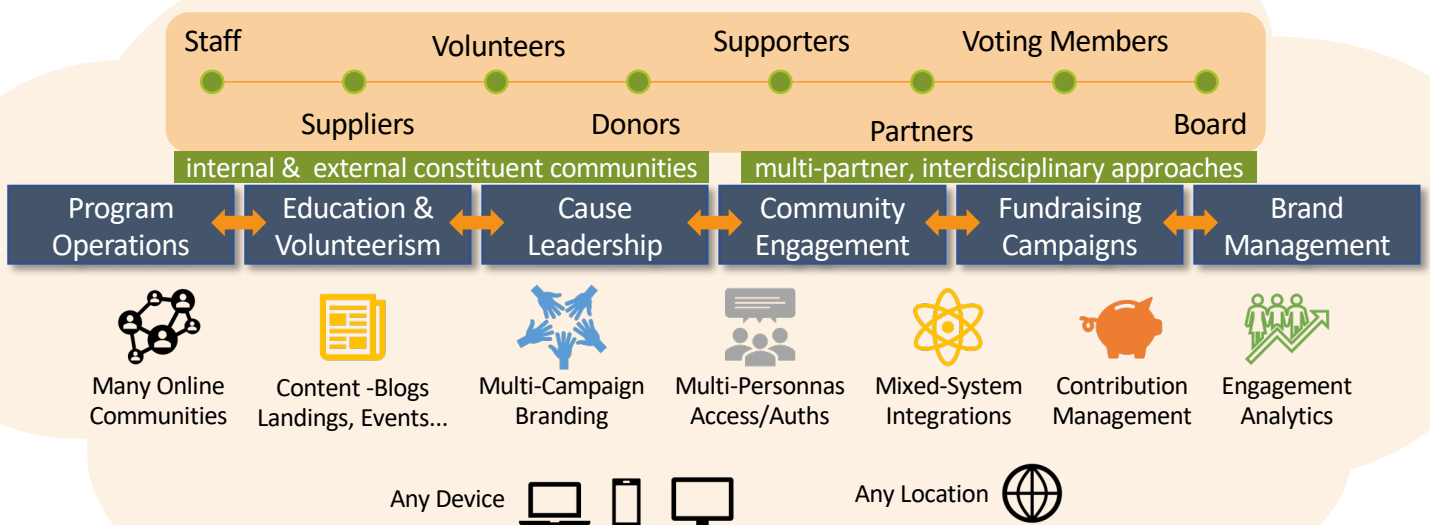

the Connected Non-Profit Community Platform

Unlimited integrated digital experiences, workplaces, communities, networks

The AppFusions' AlohaCloud platform is a modern, scalable community, networking, and collaboration platform that enables organizations to bring together internal and external constituents into unlimited purposeful-spaces to drive growth.

- ⊕ Build lasting relationships
- ⊕ Engage and educate, always
- ⊕ Drive purpose programs
- ⊕ Promote funding campaigns
- ⊕ Collect repeatable donations
- ⊕ Track and measure progress
- ⊕ Multi-partner, interdisciplinary

Power your purpose, agendas, ideas, goals, connections, relations, and network

Connect. Grow. Fund.

the Connected Non-Profit Community Platform

Your non-profit's success relies on the strength and power of your network

The AppFusions' AlohaCloud platform is packed with features and capabilities, to allow both users and administrators to be productive out-of-the-box. With drag-n-drop configurable building blocks, even the most techno-phobic users will find delight.