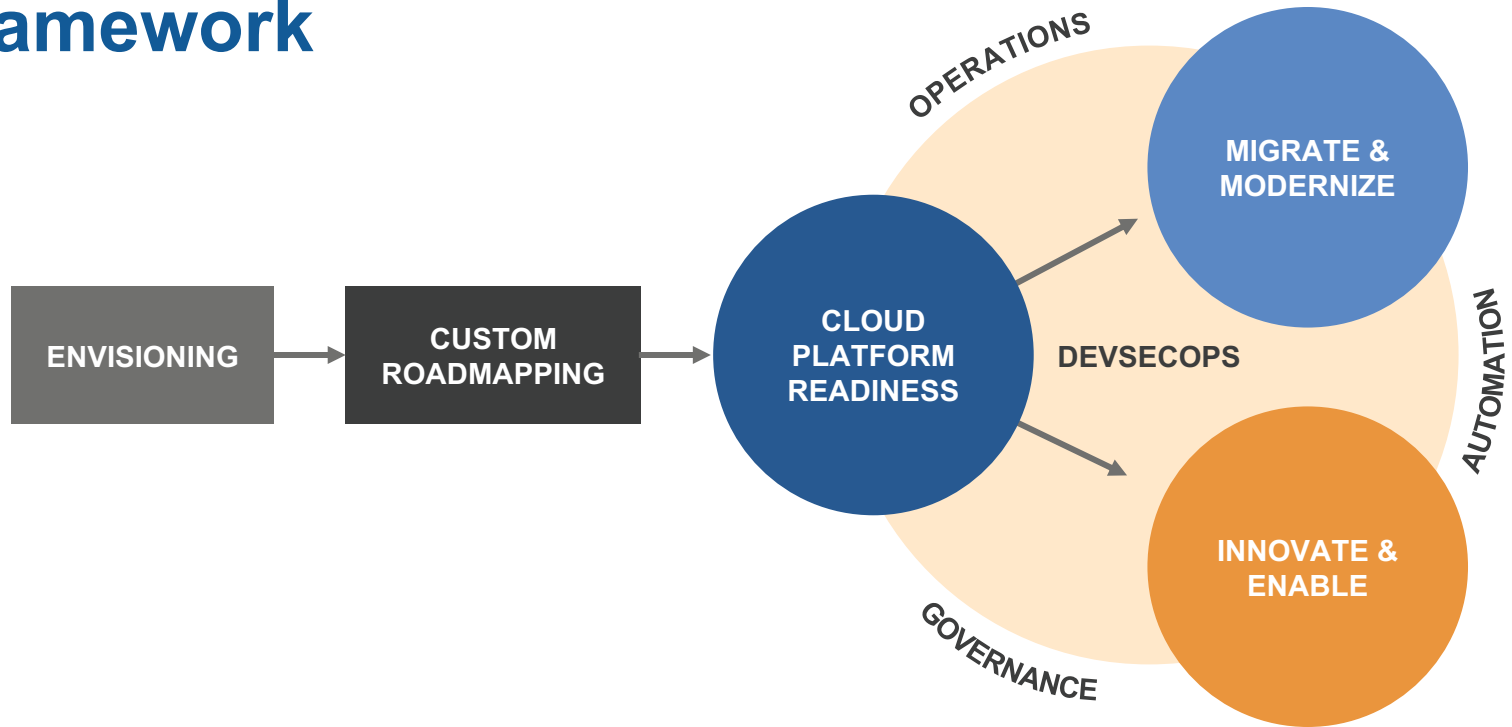

Conduct validation of the migrated POC application to the Azure Government Landing Zone infrastructure and perform user acceptance testing and certification of business capabilities.

Rehost to Initiate Cloud Transformation

Preserve Functionality

Modernize your application hosting environment without significantly altering core functionality.

Reduce Challenges

Rehosting in the cloud alleviates common challenges related to provisioning infrastructure in on-premises data centers.

Monitoring & Analytics

Enable monitoring and reporting analytics on performance, compliance, security, and more.

AIS Cloud Transformation Framework

A Trusted and Strategic Partner for Enterprise Cloud Transformation