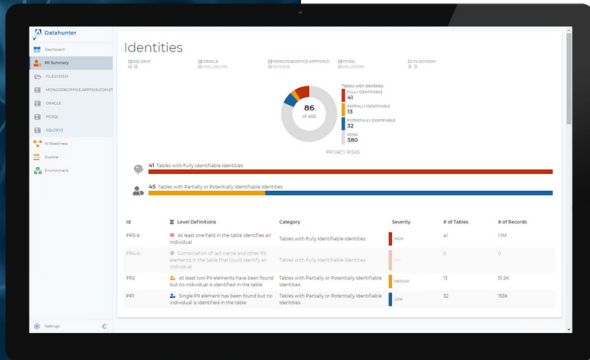

DATA DISCOVERY AS A SERVICE

Gold
Microsoft Partner

Organizations choose Apption's Data Discovery as a Service (DDaaS) to:

- Perform urgent Data Discovery and Classification
- Speed up compliance with Data Regulations
- Build the case for their own Data Discovery capability

Whatever the reason, DDaaS provides rapid, accurate, and deep insight into your data. This highlights the risk, opportunity, and solutions to make your data programs more meaningful, secure, and cost effective.