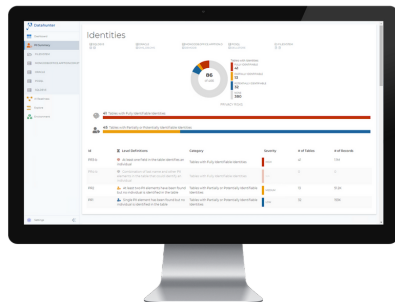

DATA DISCOVERY AS A SERVICE

Gold
Microsoft Partner

With Apption's Data Discovery as a Service you will receive:

- Urgent Data Discovery and Classification of your desired target data assets
- Complete Analysis of your Data Assets
 - Provided in our Datahunter software
 - Drill-through analysis that highlights findings and recommendations
 - Extract of data discovery results and classifications
 - Analysis of relationships between data assets (requires more than 1 data asset to be evaluated)
- One-to-one consultation to improve data quality and data regulation compliance