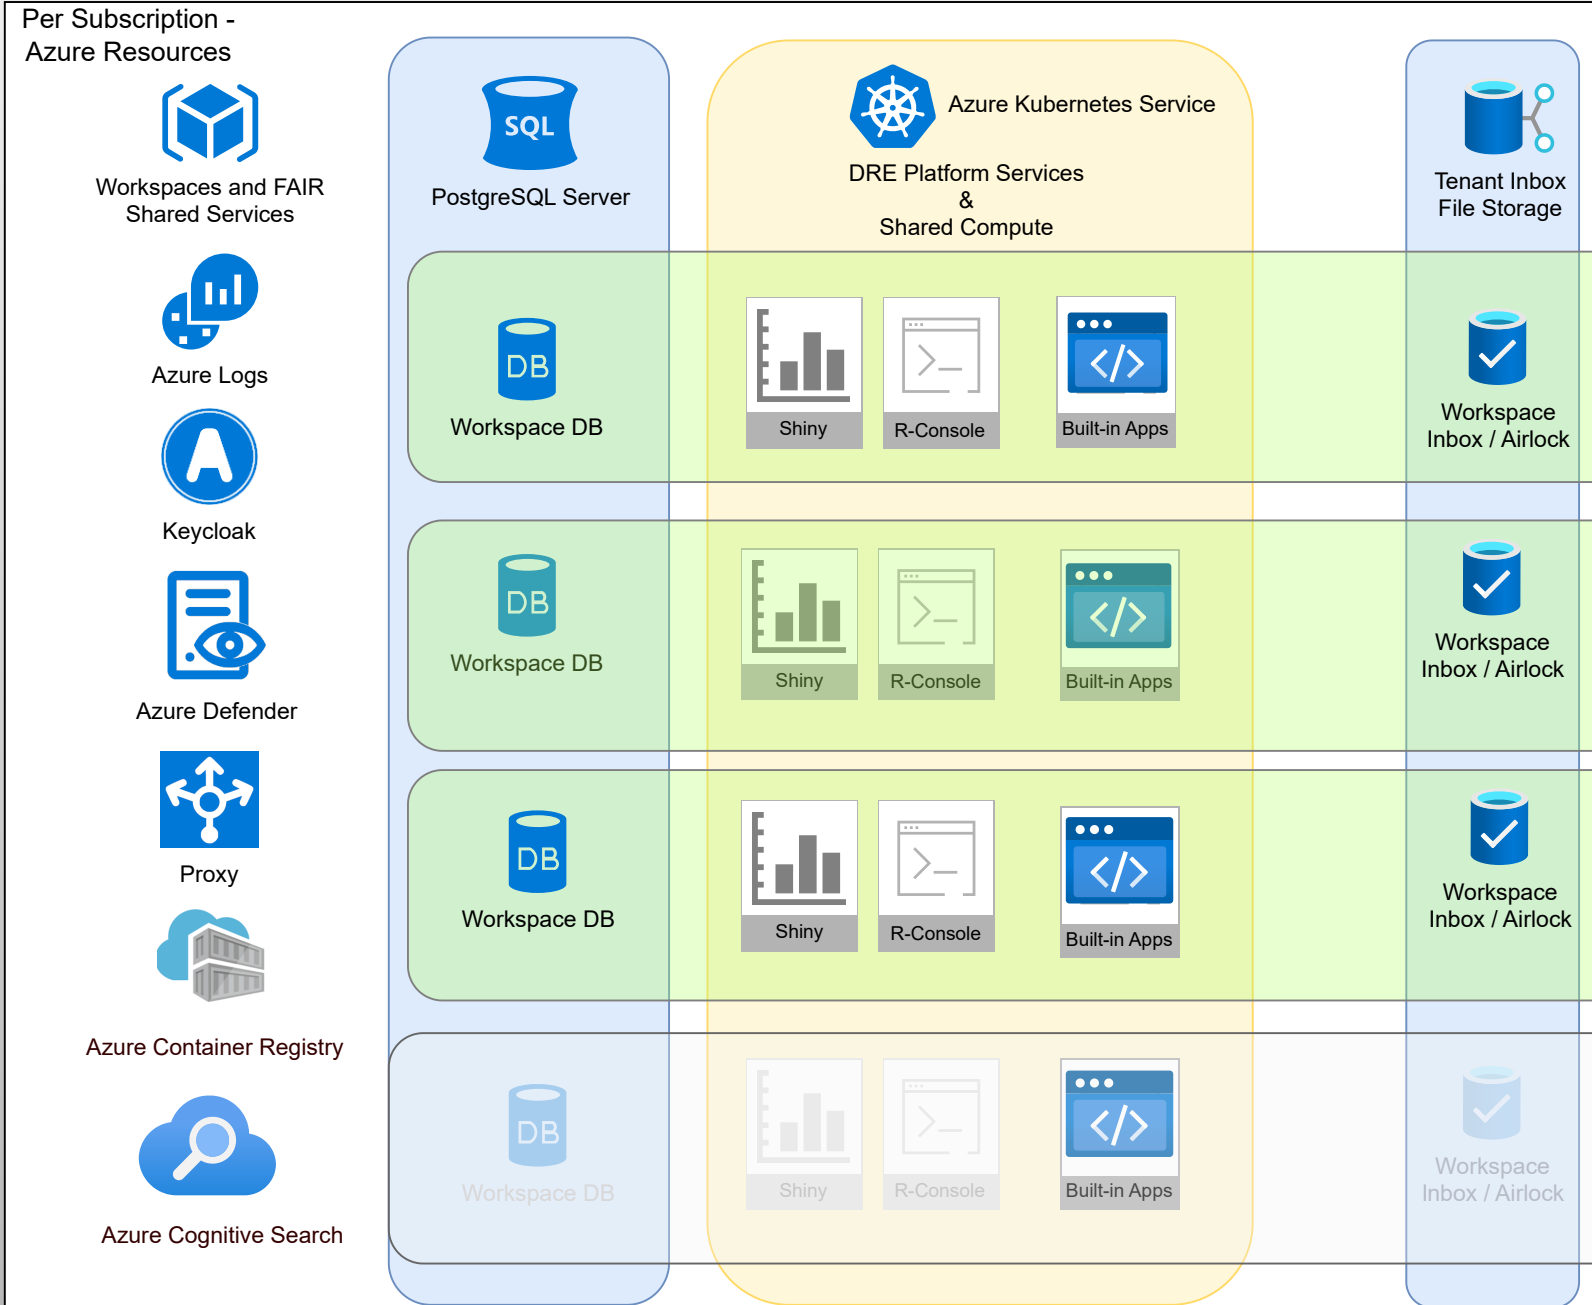

Aridhia DRE - Azure architecture

-  Customer Subscription
-  Azure Active Directory B2C
-  Azure DevOps deployment automation

Workspace Example A

-  Workspace Resource Group
-  Workspace Audit
-  Azure Blob Storage
-  Azure File Storage

Workspace Example B

-  Workspace Resource Group
-  Workspace Audit
-  Azure Blob Storage
-  Azure File Storage
-  Workspace subnet
-  Azure Compute Linux VM
-  Azure Compute Windows VM

Workspace Example C

-  Workspace Resource Group
-  Workspace Audit
-  Azure Blob Storage
-  Azure File Storage
-  Workspace subnet
-  Azure Compute Linux VM w/GPU

Workspace Example N...

-  Workspace Resource Group
-  Workspace Audit
-  Azure Blob Storage
-  Azure File Storage
-  Workspace subnet
-  Azure Compute