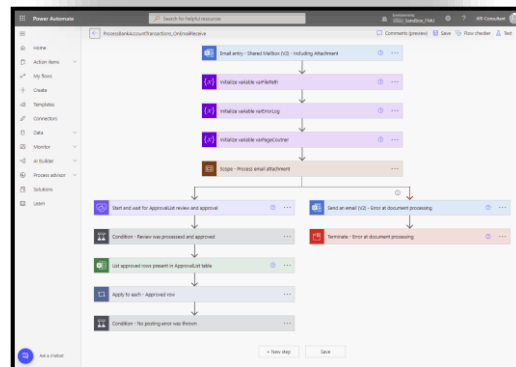

Arineo - RPA and Cloud Workflows

Lernen Sie die Möglichkeiten verschiedener WorkFlow-Technologien kennen.
Learn more about the possibilities of different workflow-engine and -technologies.

Cloud Flow