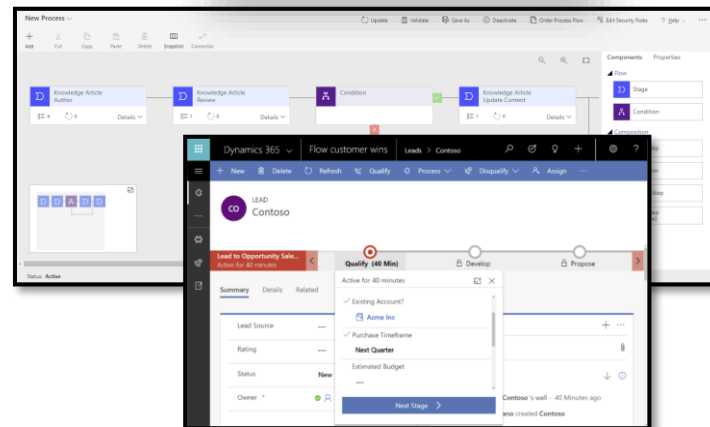

Business Process Flow