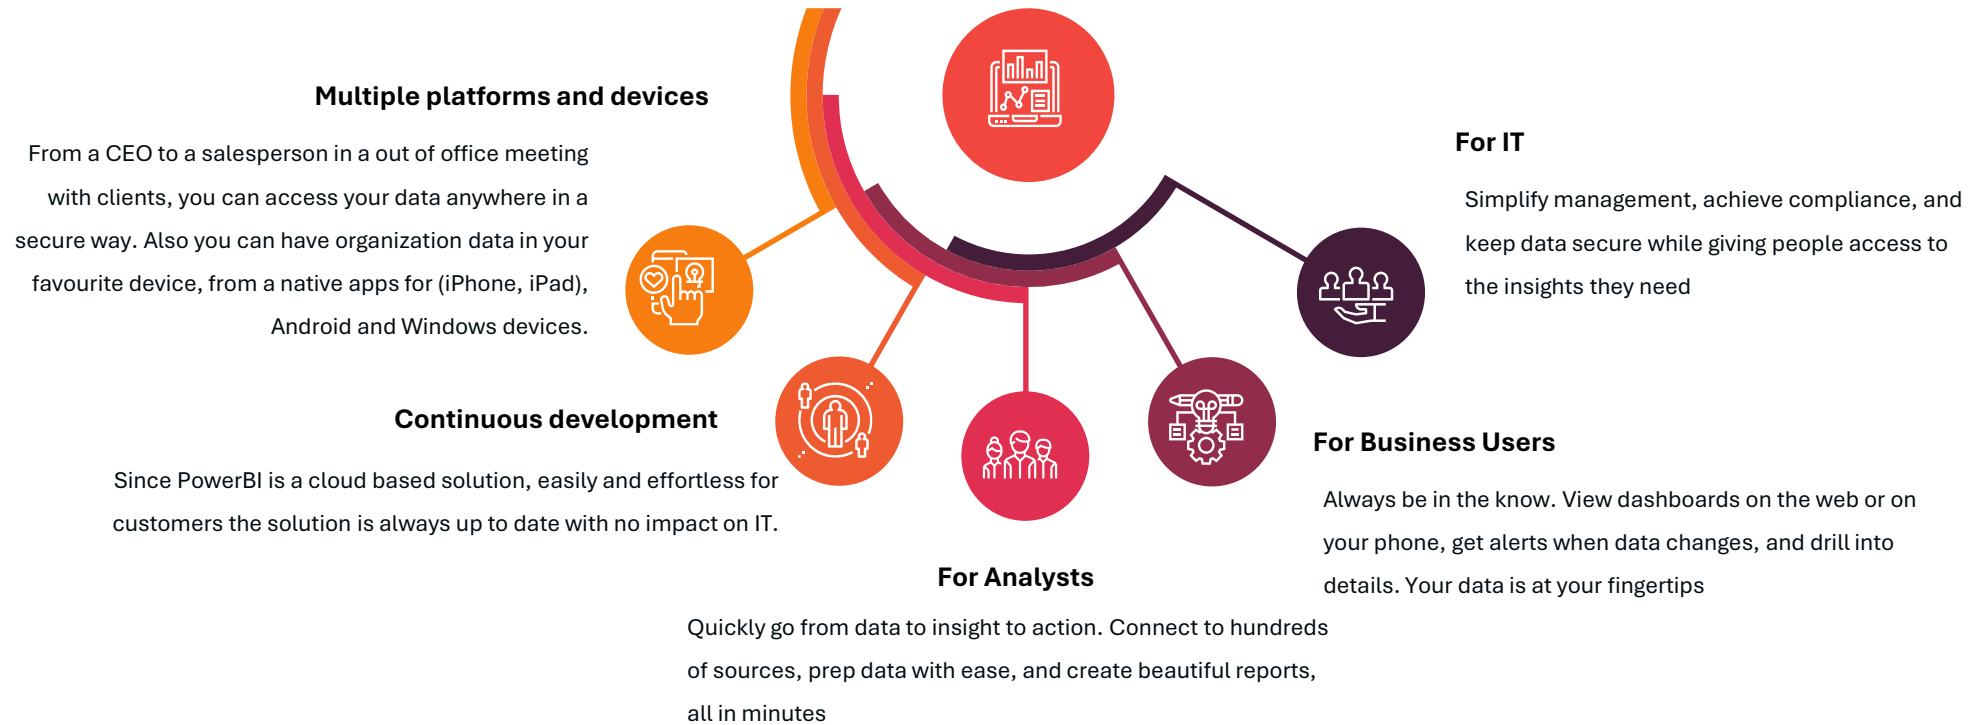

PRODUCT VALUE