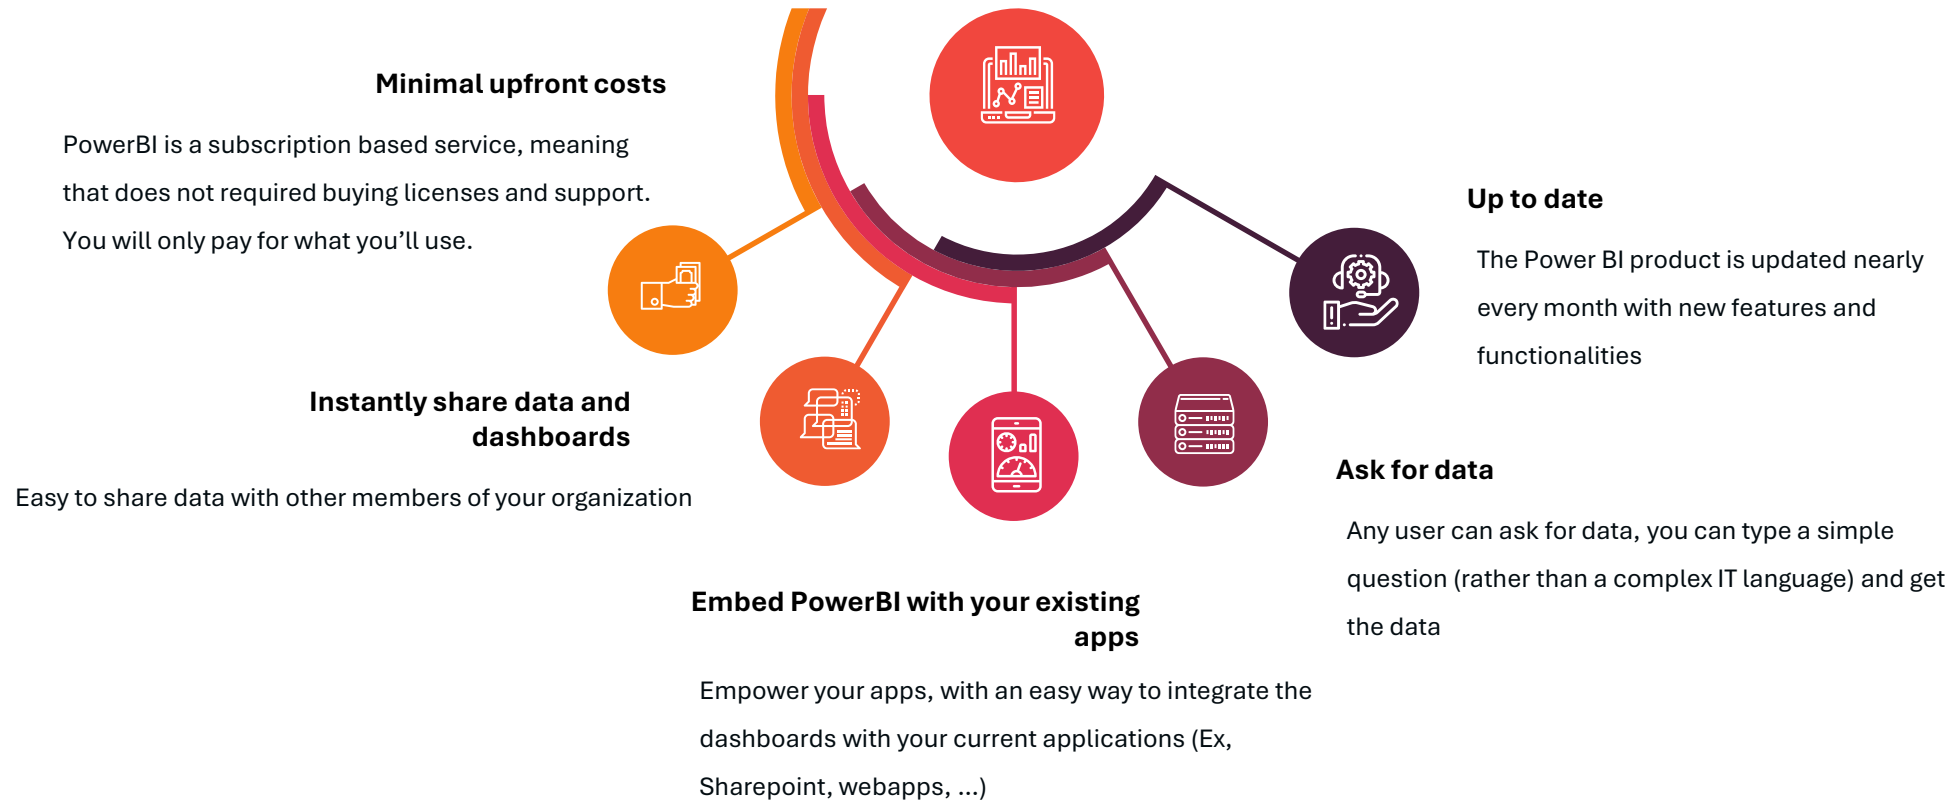

Although the biggest advantage is in the presentation layer of the information, it is also possible to perform the ETL (Extract, Transform and Load) of the data with this tool. Power BI allows you to connect to a variety of data sources, allowing you to create an integrated environment with data from various sources, ranging from a simple Excel sheet to data from other data sources. With Power BI you can integrate all the data of an organization, whether they are in the cloud or locally.

WHAT'S POWER BI

OUR OFFER

As a provider of Business Intelligence solutions, we have a comprehensive and integrated set of services for deploying Business Intelligence and Data warehousing solutions with analyzes that combine deep technical knowledge, industry know-how and strong partnerships to deliver robust enterprise solutions.

We present here our implementation approach for this type of Business Intelligence solutions:

PRODUCT VALUE

CUSTOMER BENEFITS

BUSINESS DASHBOARDS

GET INSIGHTS FROM YOUR DATA TODAY!

We've created 3 simple PowerBI packages for your company, choose the one that fits the current status of your needs.