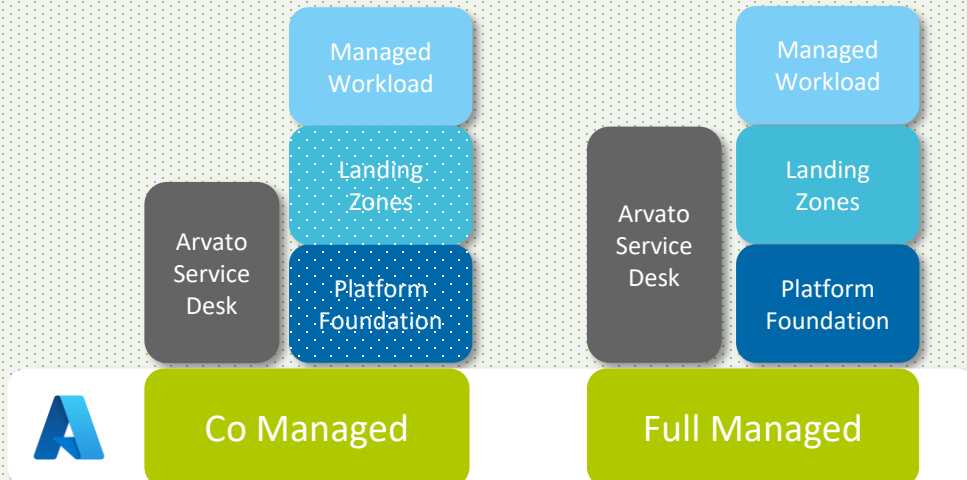

Traditional Approach vs. Platform Foundation and Landing Zones

Most organizations sacrifice speed for control when it comes to running the cloud environment. Operational and development processes are reviewed by developers before they can be implemented, which costs time. With Platform Foundation and Landing Zones, built-in controls and policies are used instead of workflows to speed up operations and development.

Arvato Systems is the No. 1 partner for your individual Cloud Strategy and Infrastructure!

PLATFORM FOUNDATION OPERATING MODEL

Workload-Implementation (IaaS) by Arvato Systems, changes or upgrades provided by customer directly in the infrastructure Code

Platform Foundation and Landing Zone is provisioned and operated by Arvato Systems.

WHY PLATFORM FOUNDATION AND LANDING ZONES?

Accelerate your Cloud Journey

- Individually customizable to your specific requirements and products
- Use Azure as trusted extension of your On-Premise Datacenter, or take advantage of the whole Cloud experience in Azure
- Cloud Foundation Growth is aligned with the speed of your Cloud Journey
- Get started to use Azure with beginner skills
- Providing a Cloud Platform in almost no time

Easy to Manage & Develop

- Arvato Systems Cloud Foundation can easily be connected to the customer network to enable migration.
- Co-and Self-Management of Azure Landing Zones and Workloads on a Secure Basis!
- Designed to scale as services are built or moved to Azure.
- Allowing Innovation without compromising security and governance.