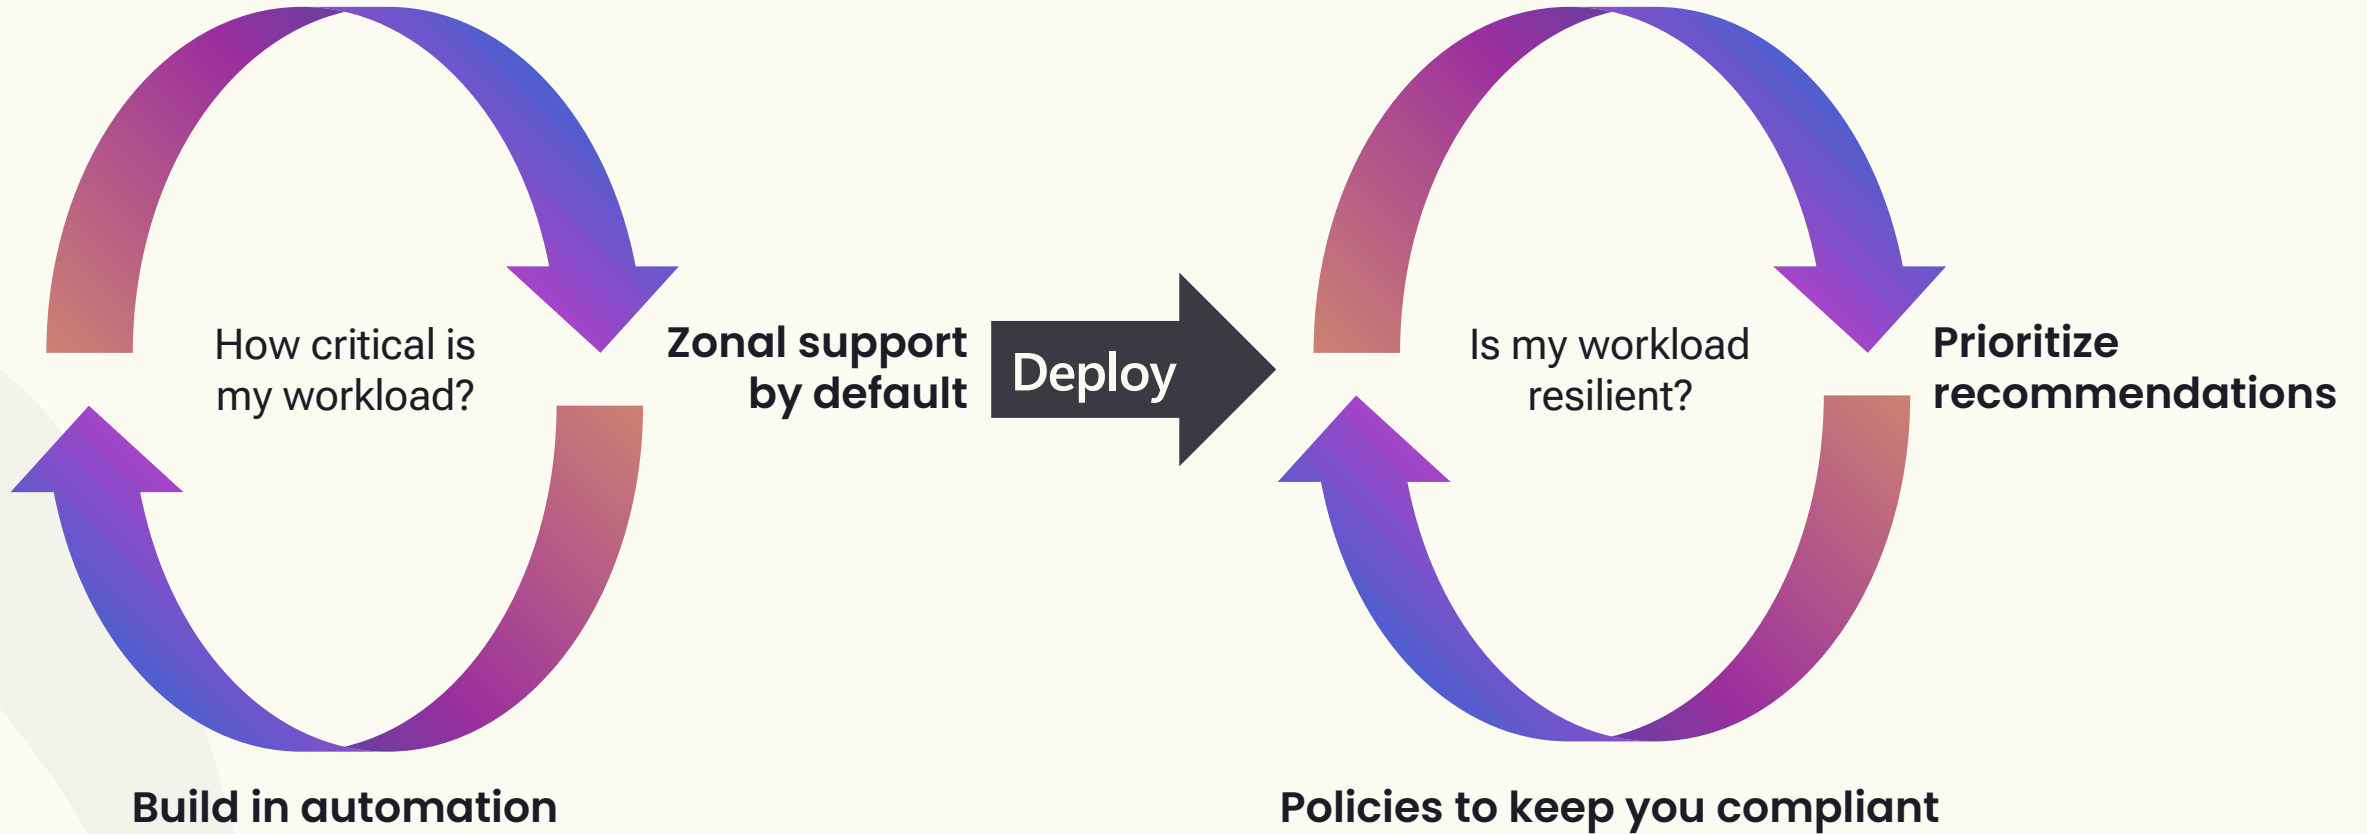

Start resilient, stay resilient

Design for resiliency

Assess for resiliency