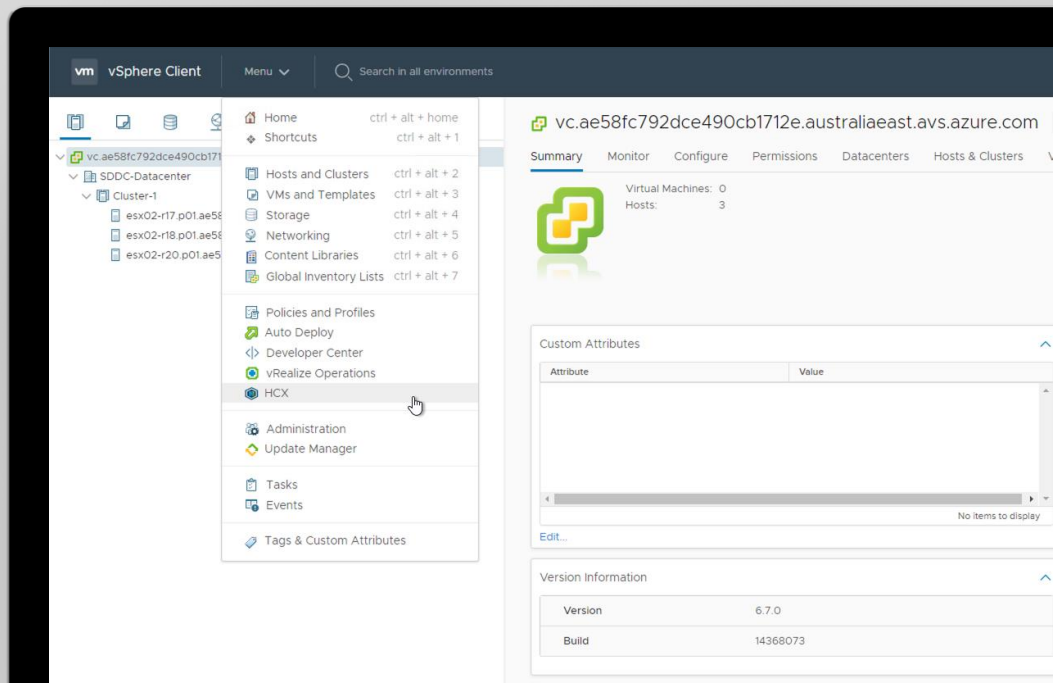

Migration made easy

Familiar and consistent VMware tools and technology

Native vSphere support

Fully-featured networking stack

vSphere management, vSAN, and NSX-T

HCX Enterprise now available to support migration

Seamless management for Azure infrastructure resources

Scale infrastructure as your business needs it

Increase compute and storage during peak times

Add and delete new clusters as required:

- Min 3 nodes per cluster
- Max 16 nodes in a vSphere cluster
- Max 64 nodes to an Azure private cloud instance