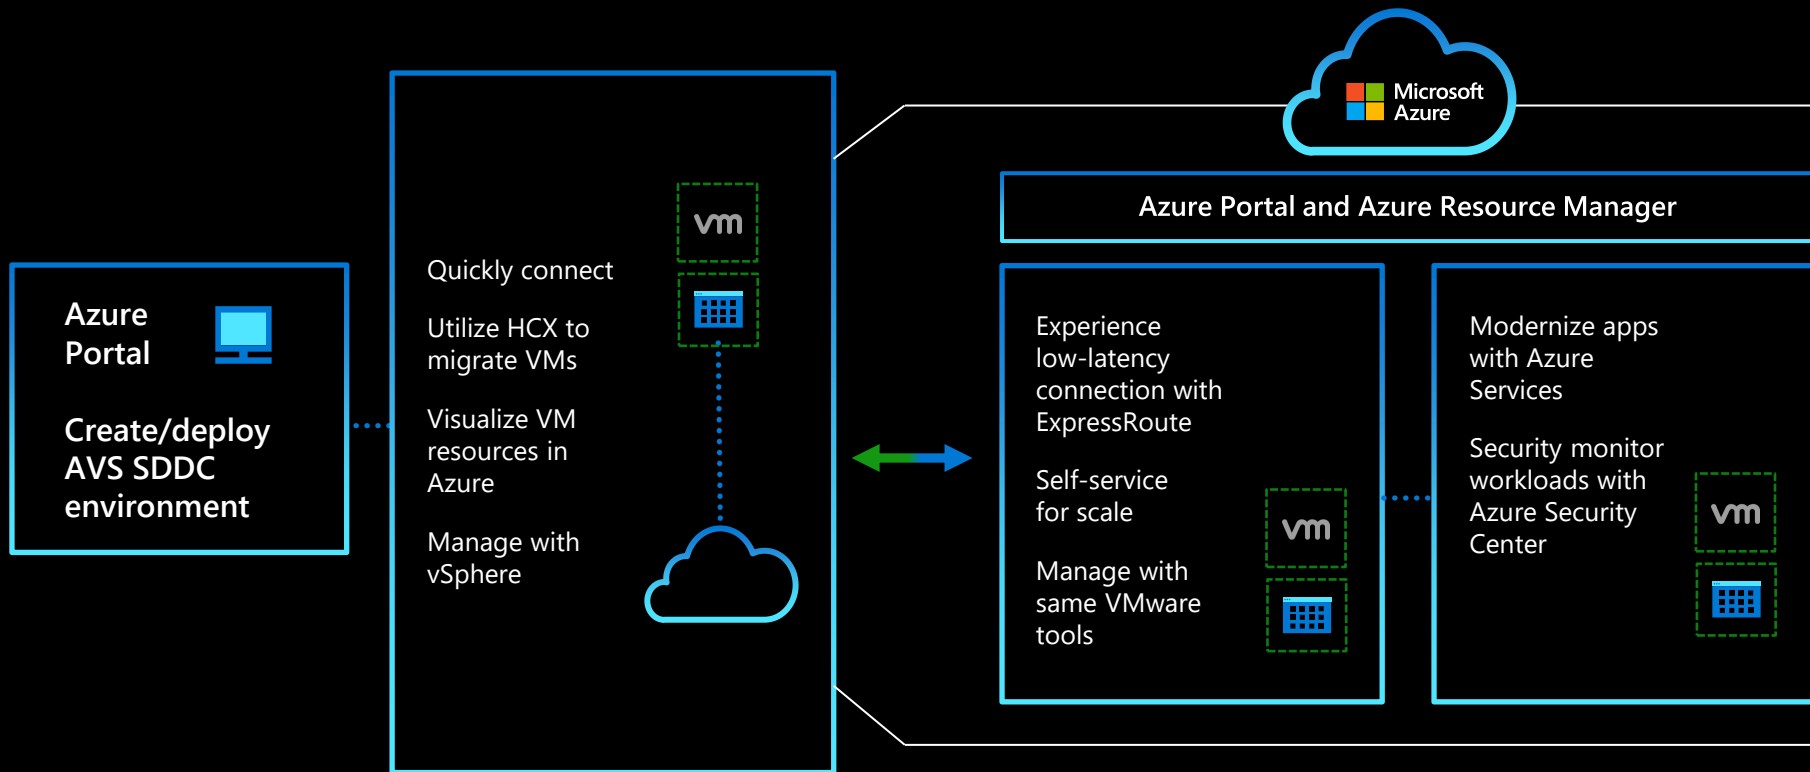

Reliability
and scale

Accelerate
migration

Modernize
pragmatically

Run best
on Azure

Accelerate your journey to the cloud

Azure VMware Solution

AVS alignment to your business needs

High availability, cloud bursting, and disaster recovery

Speed and simplification of migration/hybrid cloud

IT expansion, datacenter reduction, or retirement

Application modernization, development, and testing

Desktop virtualization in the cloud

Running VMware natively on Azure

Migration made easy

Familiar and consistent VMware tools and technology

Native vSphere support

Fully-featured networking stack

vSphere management, vSAN, and NSX-T

HCX Enterprise now available to support migration

Seamless management for Azure infrastructure resources

Scale infrastructure as your business needs it

Increase compute and storage during peak times

Add and delete new clusters as required:

- Min 3 nodes per cluster
- Max 16 nodes in a vSphere cluster
- Max 64 nodes to an Azure private cloud instance