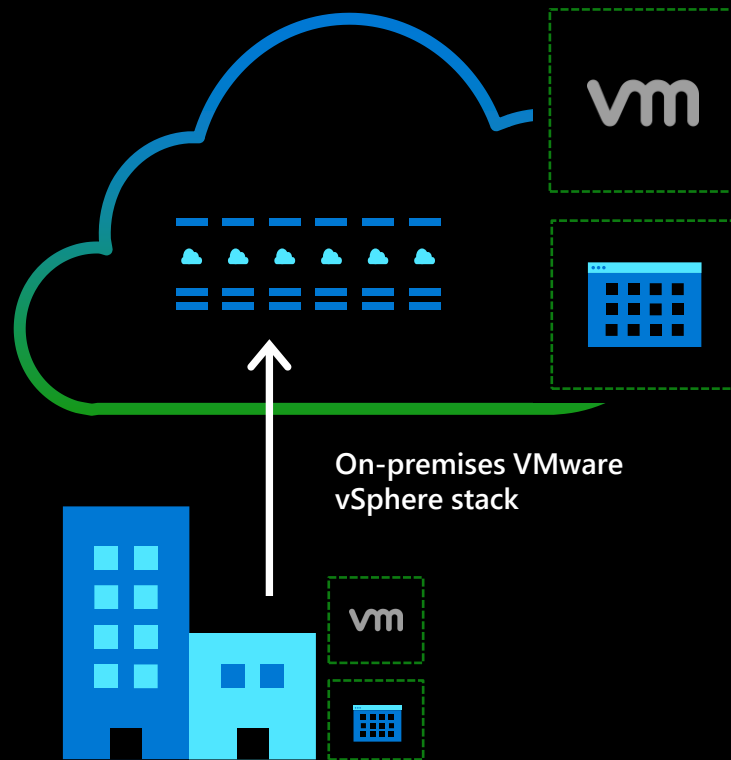

Purpose-built Azure for platform continuity

vmware®

Skytap
for IBM Power

NetApp®

NUTANIX

Microsoft Azure-dedicated

Running your platforms in the cloud

What is Azure VMware Solution?

A comprehensive VMware environment on Azure infrastructure.

Run VMware workloads natively as an Azure service.

Manage and secure applications across VMware environments and Microsoft Azure.

Migrate and extend VMware workloads to the cloud