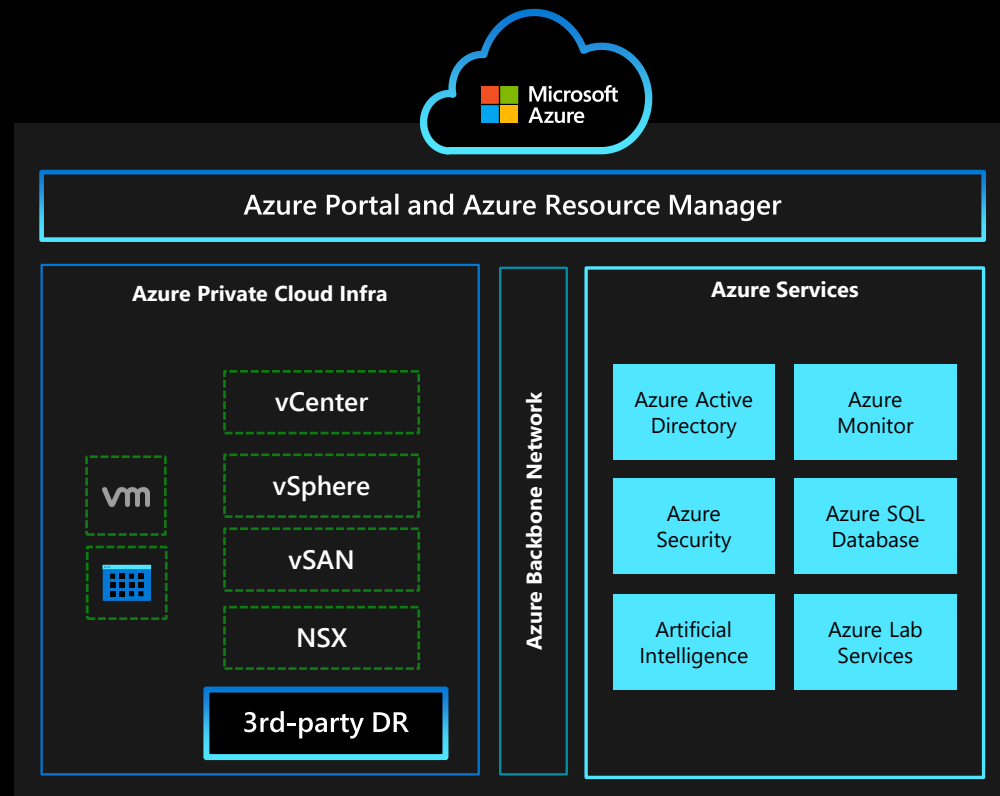

Speed and simplification of migration/hybrid cloud

IT expansion, datacenter reduction, or retirement

Application modernization, development, and testing

Desktop virtualization in the cloud

Running VMware natively on Azure

Migration made easy

Familiar and consistent VMware tools and technology

Native vSphere support

Fully-featured networking stack

vSphere management, vSAN, and NSX-T

HCX Enterprise now available to support migration

Seamless management for Azure infrastructure resources

Scale infrastructure as your business needs it

Increase compute and storage during peak times

Add and delete new clusters as required:

- Min 3 nodes per cluster
- Max 16 nodes in a vSphere cluster
- Max 64 nodes to an Azure private cloud instance