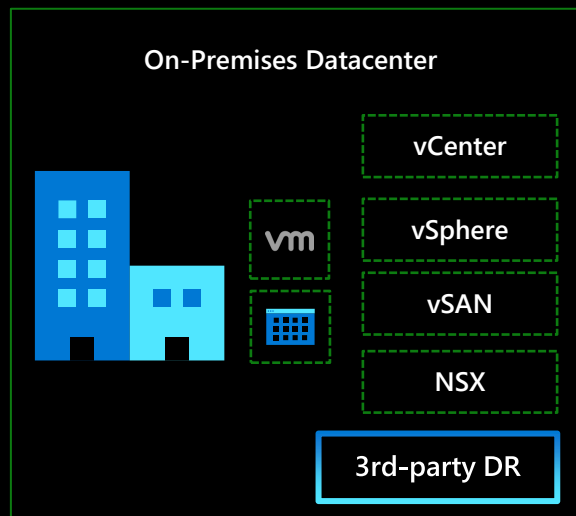

Speed and simplification of migration/hybrid cloud

IT expansion, datacenter reduction, or retirement

Application modernization, development, and testing

Desktop virtualization in the cloud

Running VMware natively on Azure

Migration made easy

Familiar and consistent VMware tools and technology

Native vSphere support

Fully-featured networking stack

vSphere management, vSAN, and NSX-T

HCX Enterprise now available to support migration

Seamless management for Azure infrastructure resources

Scale infrastructure as your business needs it

Increase compute and storage during peak times

Add and delete new clusters as required:

- Min 3 nodes per cluster
- Max 16 nodes in a vSphere cluster
- Max 64 nodes to an Azure private cloud instance