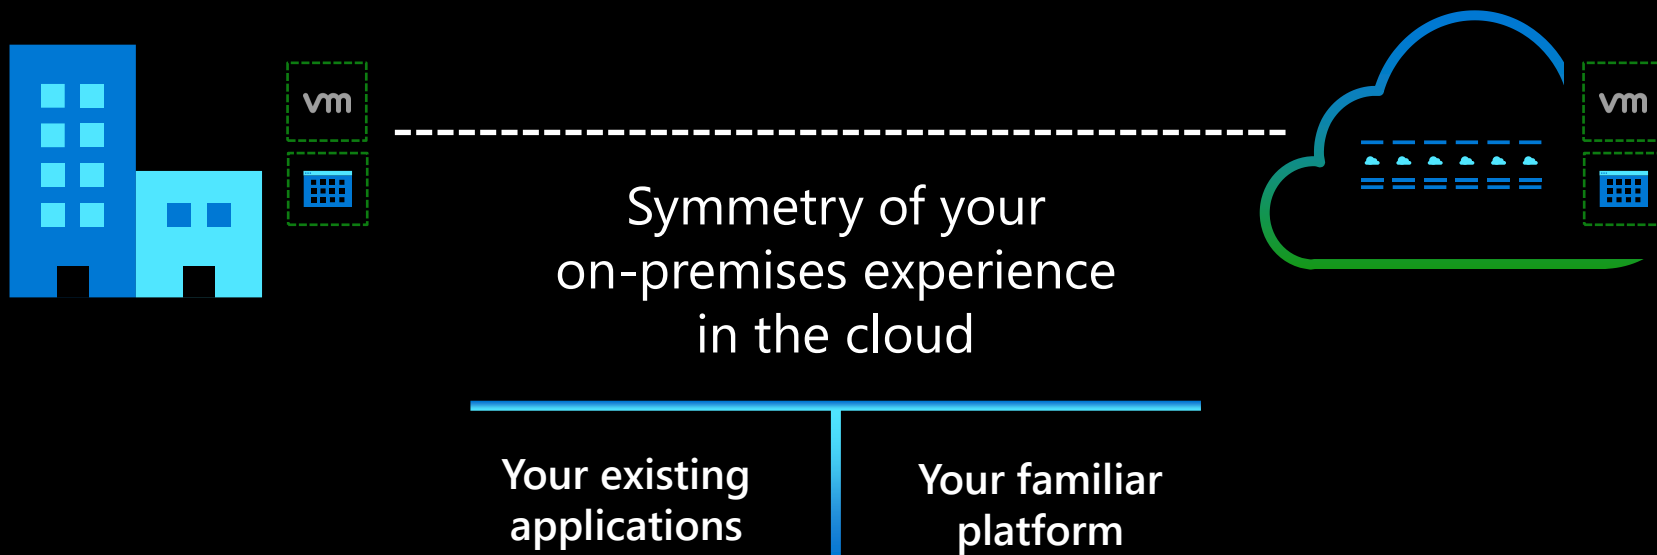

Purpose-built Azure for platform continuity

vmware®

Skytap
for IBM Power

NetApp®

NUTANIX

Microsoft Azure-dedicated

Running your platforms in the cloud

What is Azure VMware Solution?

A comprehensive VMware environment on Azure infrastructure.

Run VMware workloads natively as an Azure service.

Manage and secure applications across VMware environments and Microsoft Azure.

Migrate and extend VMware workloads to the cloud