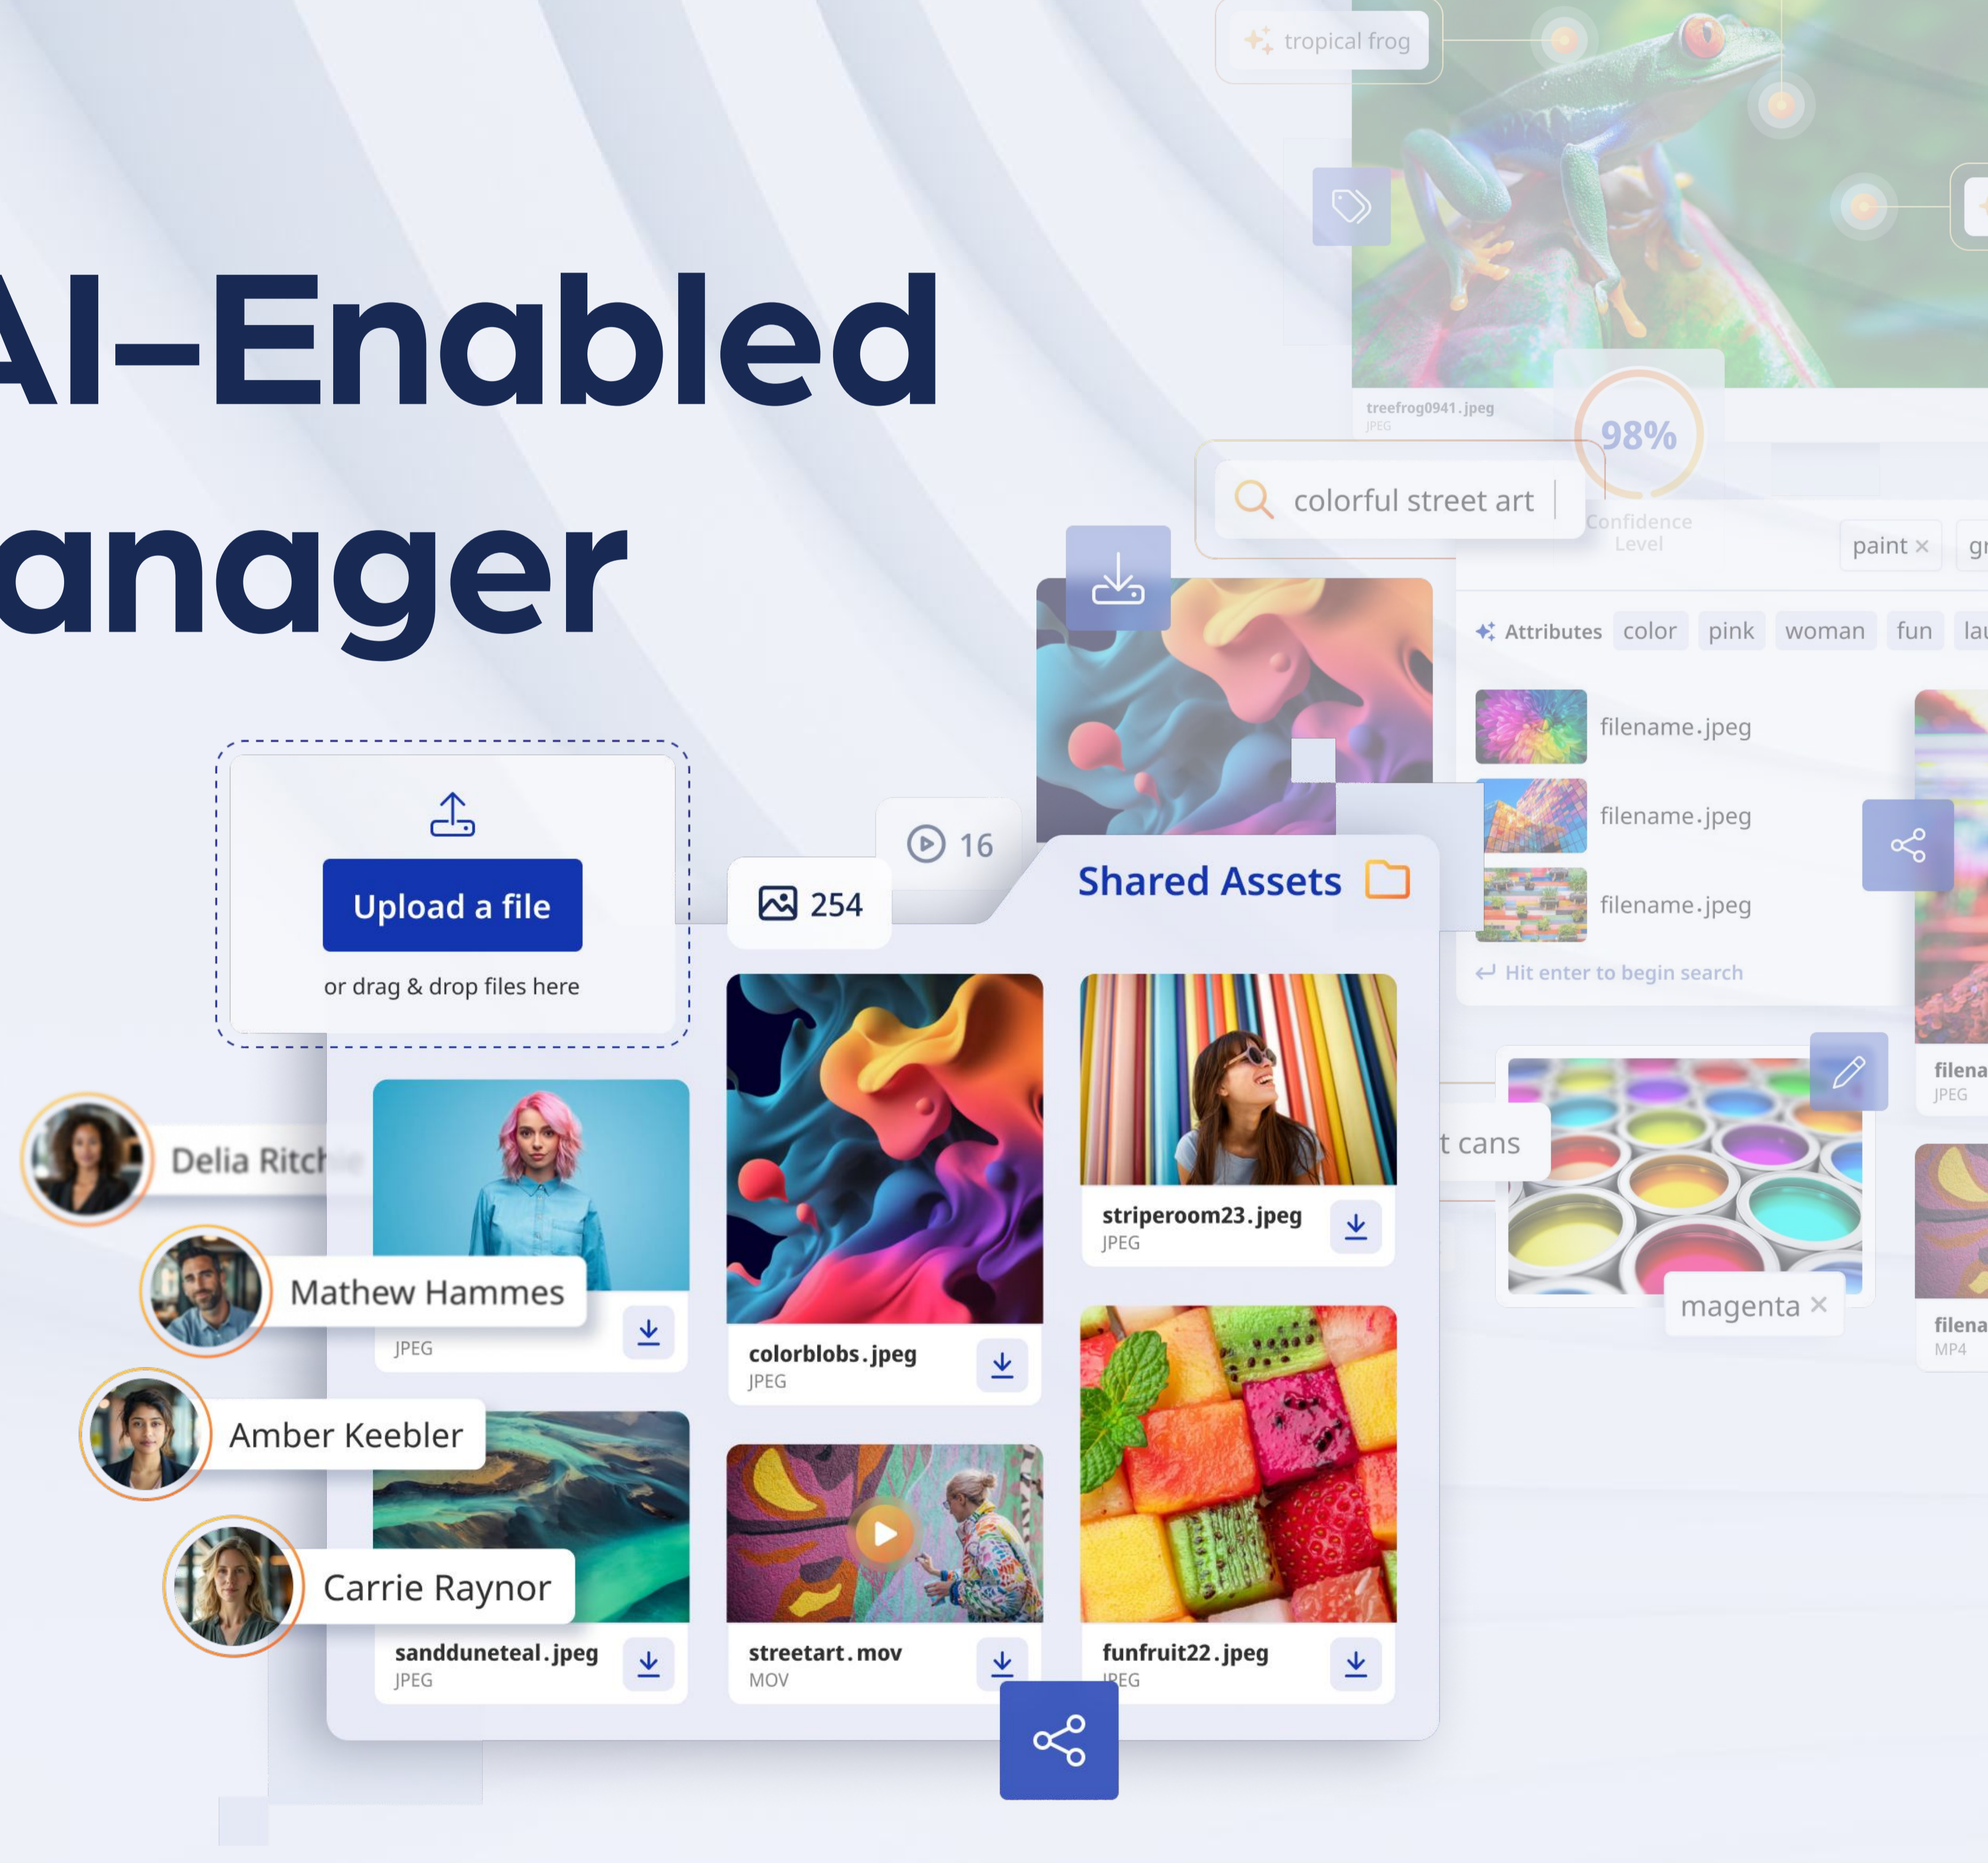

**Seamless Integration:** Integrates with existing tech stacks, creating a unified system.

**Robust Security:** Strong security features protect digital assets.

## The First Fully AI-Enabled Digital Asset Manager

Discover a centralized system for every digital asset, where anyone can seamlessly find exactly what they're looking for using the power of AI.

[Take a Tour](#)