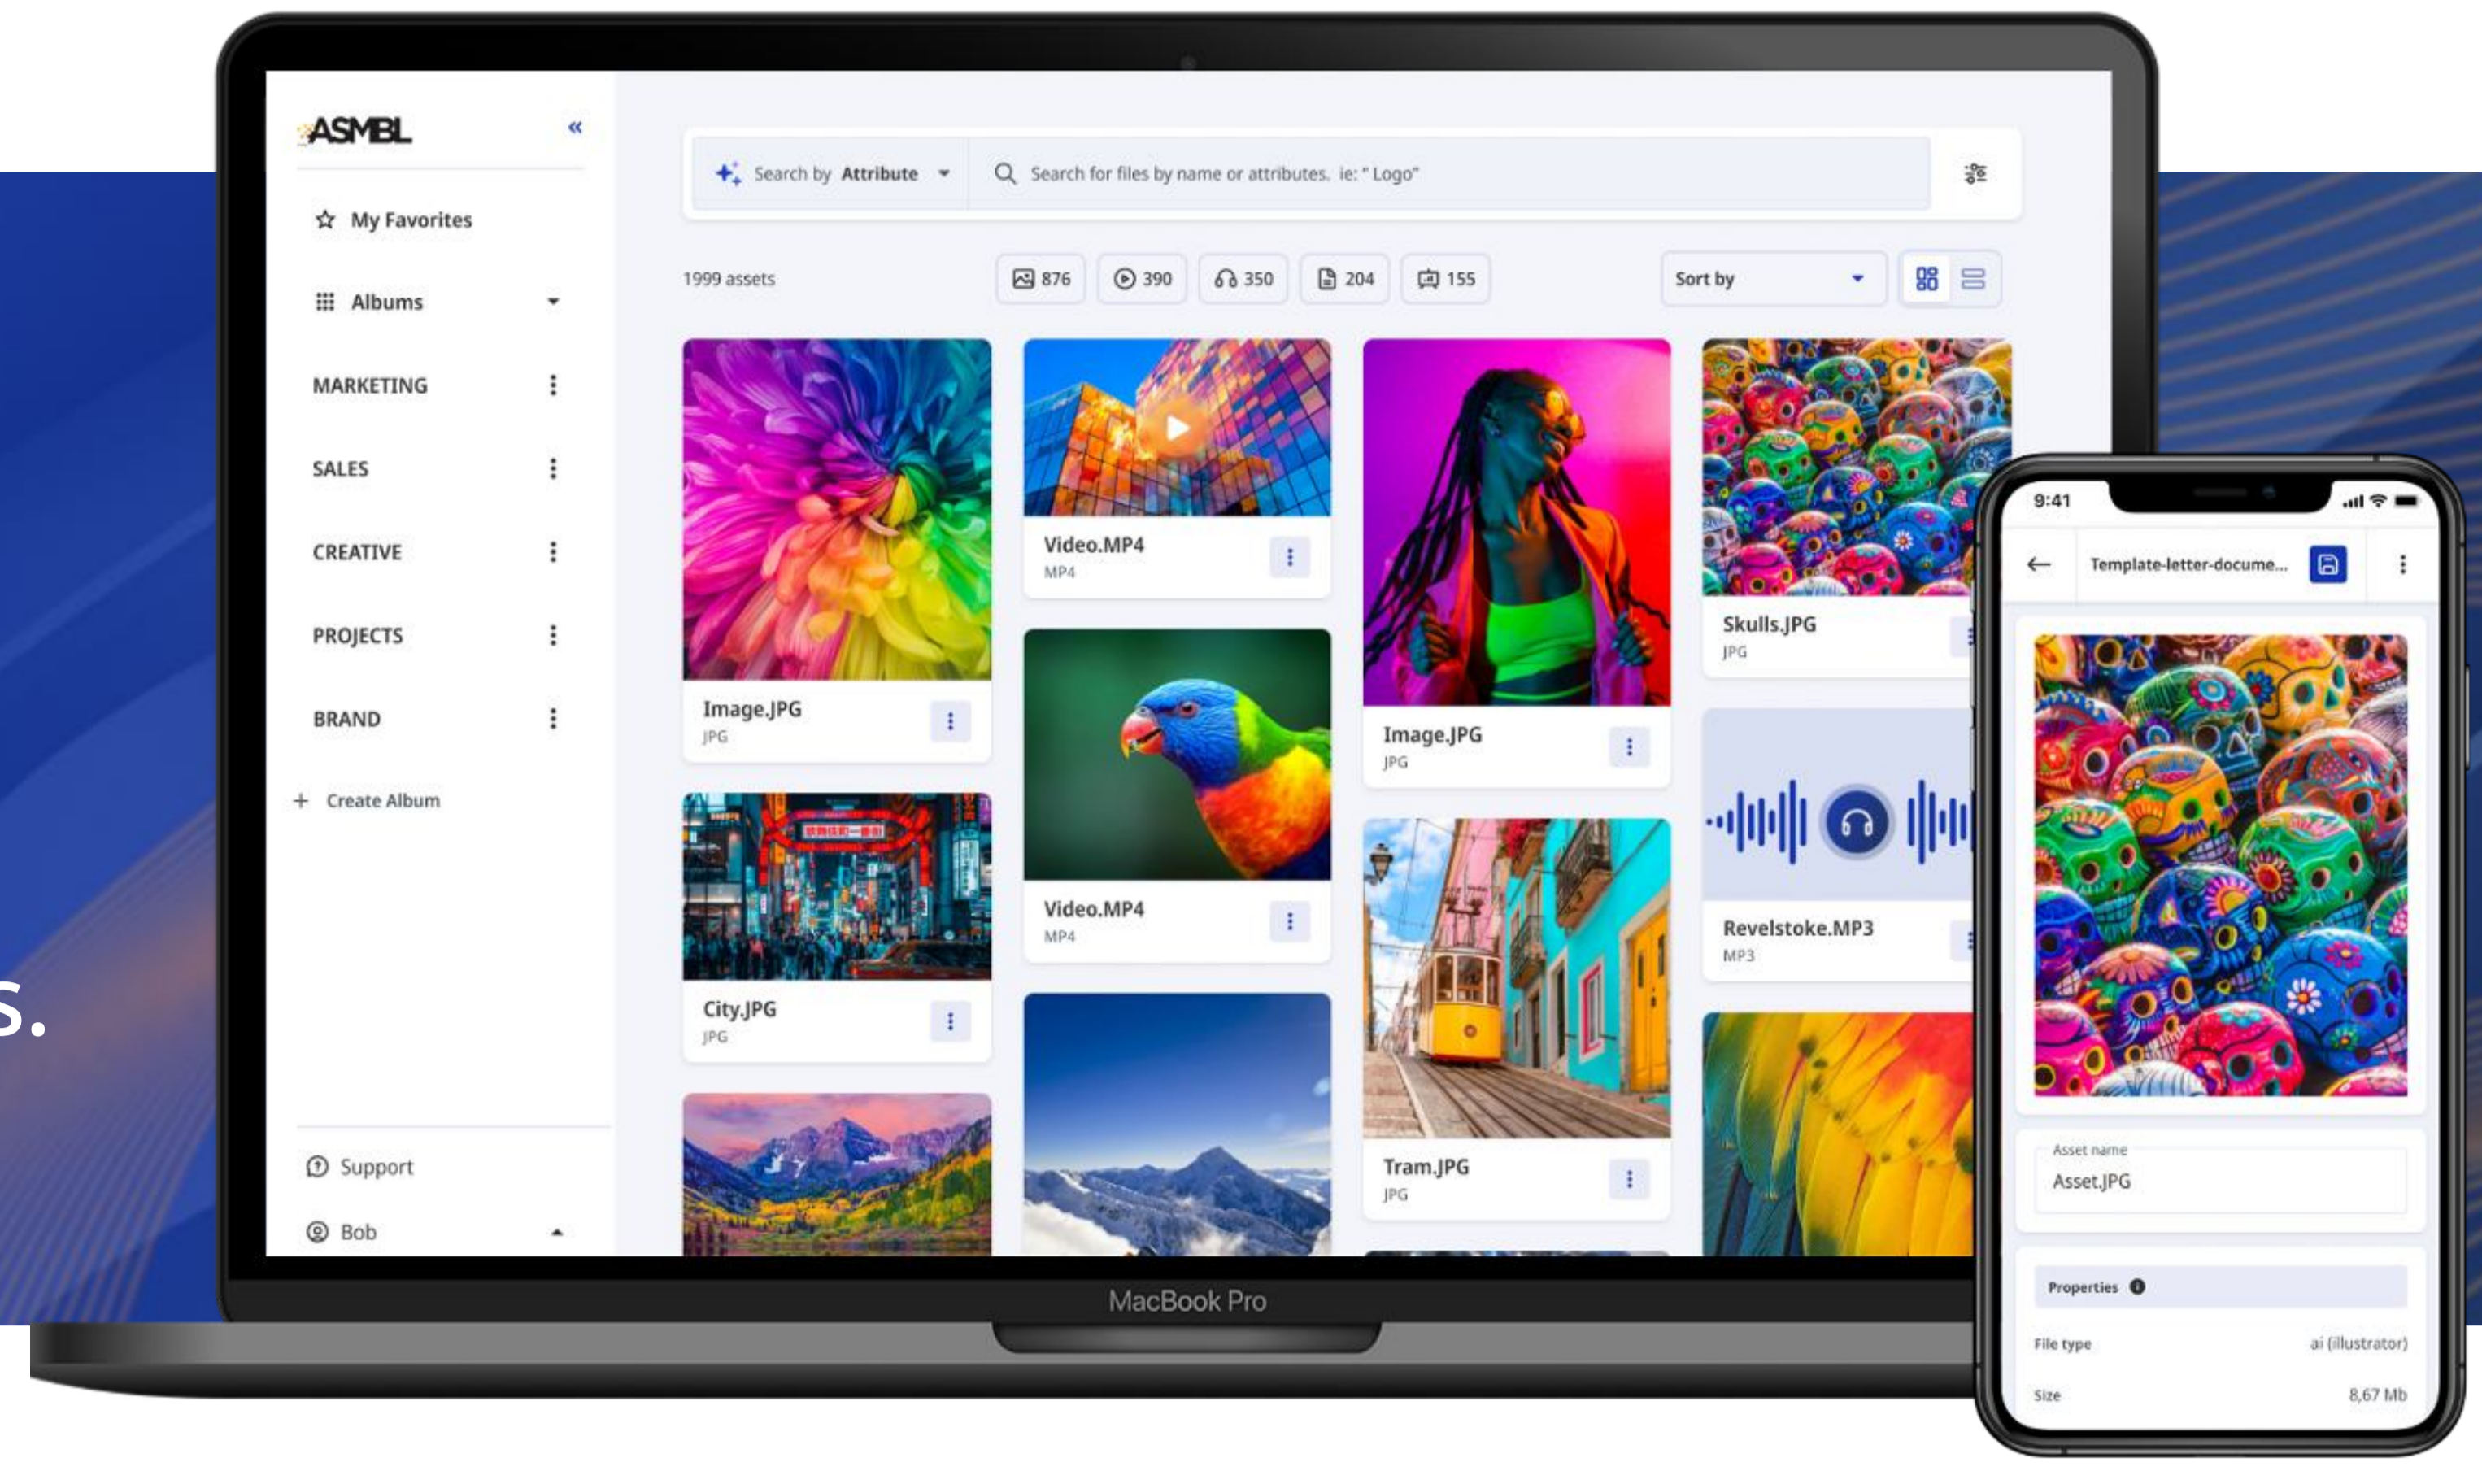

## What is Digital Asset Management?

Digital Asset Management (DAM) software helps teams organize, find and distribute their digital assets.

Brand

Documents

Audio

Images

Text

PDF