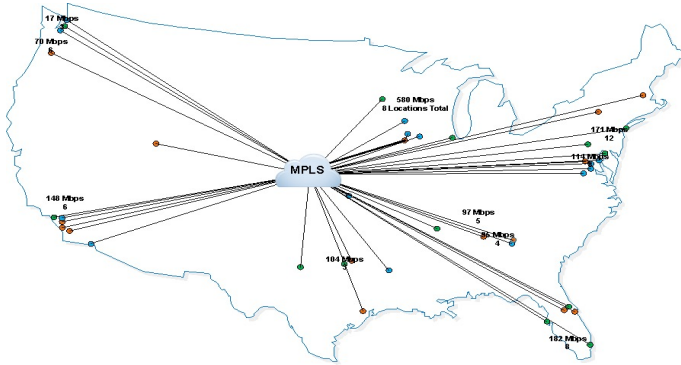

Traditional Connectivity vs. Hybrid Cloud Connectivity

TRADITIONAL ARCHITECTURE

HYBRID / DISTRIBUTED ARCHITECTURE

TRADITIONAL

HYBRID / DISTRIBUTED

Benefits

Reduced Latency
(73% on average)

Increased Bandwidth
(700% on average)