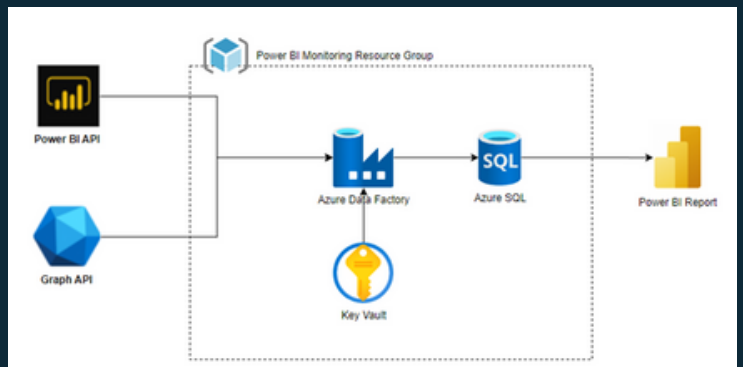

POWER BI MONITORING

MEASURE THE ADOPTION OF POWER BI AND ENFORCE GOVERNANCE

Power BI Monitoring is a service that helps organizations fully understand and control all the extensive functionalities of Power BI. With Power BI Monitoring by Astral Forest, you'll efficiently manage infrastructure, user base expansion, licenses, reports, and data sources to ensure organizational resilience and maintain competitive advantage.

Our solution leverages the power of Power BI and Graph API queries to seamlessly retrieve data from the Power BI Service. These APIs manage access and interaction across data platforms, including Azure and the Power BI Portal. Subsequently, utilizing Azure Data Factory, we ensure smooth data loading into the Azure SQL Database. Here, meticulous processing and transformation occur, culminating in the creating of comprehensive Power BI Monitoring reports.