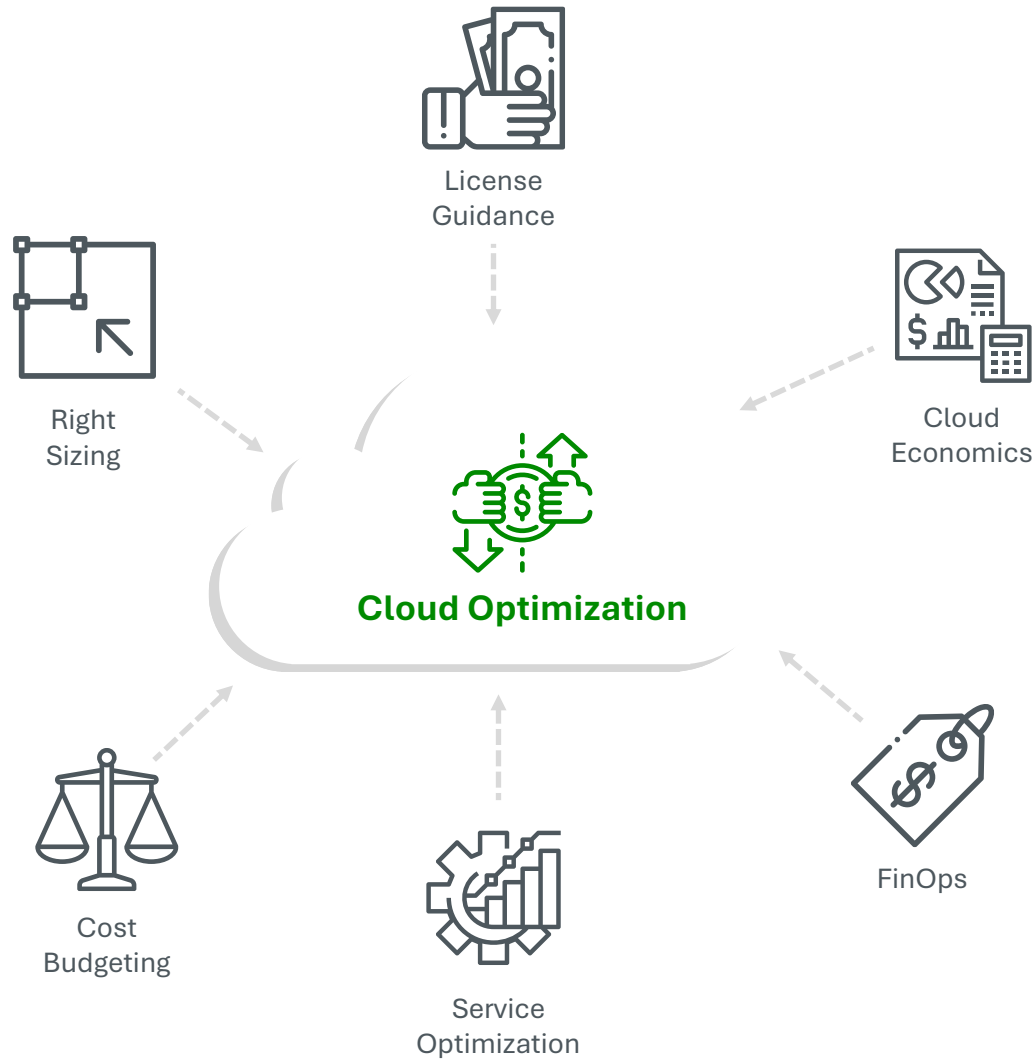

CloudTrack Governance

With our complete cloud governance journey - we will help you **align your business, people and technology strategy ...**

... and help you achieve the business goals - with **actionable, efficient and comprehensive guidance** and deliver fast cloud results with **control and stability**

CloudTrack Management

Delivering on a cloud strategy requires solid planning, readiness, and adoption commitments. But it's the ongoing operation of the digital assets that ***will ensure the tangible business outcomes*** of the cloud ...

... without reliable and ***well-managed operations*** for your cloud solutions, the ***efforts might yield little value*** and could even introduce new problems

CloudTrack Security

With our help you will get a **vendor independent and objective** security review of your cloud platform and deployed services, where you will end up with a **customer-specific analysis** including **our recommendations**

Together we ensure that **relevant areas are highlighted** and analyzed based on **industry security standards** and **best practices**

CloudTrack Optimization

Your IT platform is running in the cloud and your **consumption is spiraling out of control** - We can help you ensure, that your cloud resources are utilized as efficiently as possible and assist in **keeping the costs down**