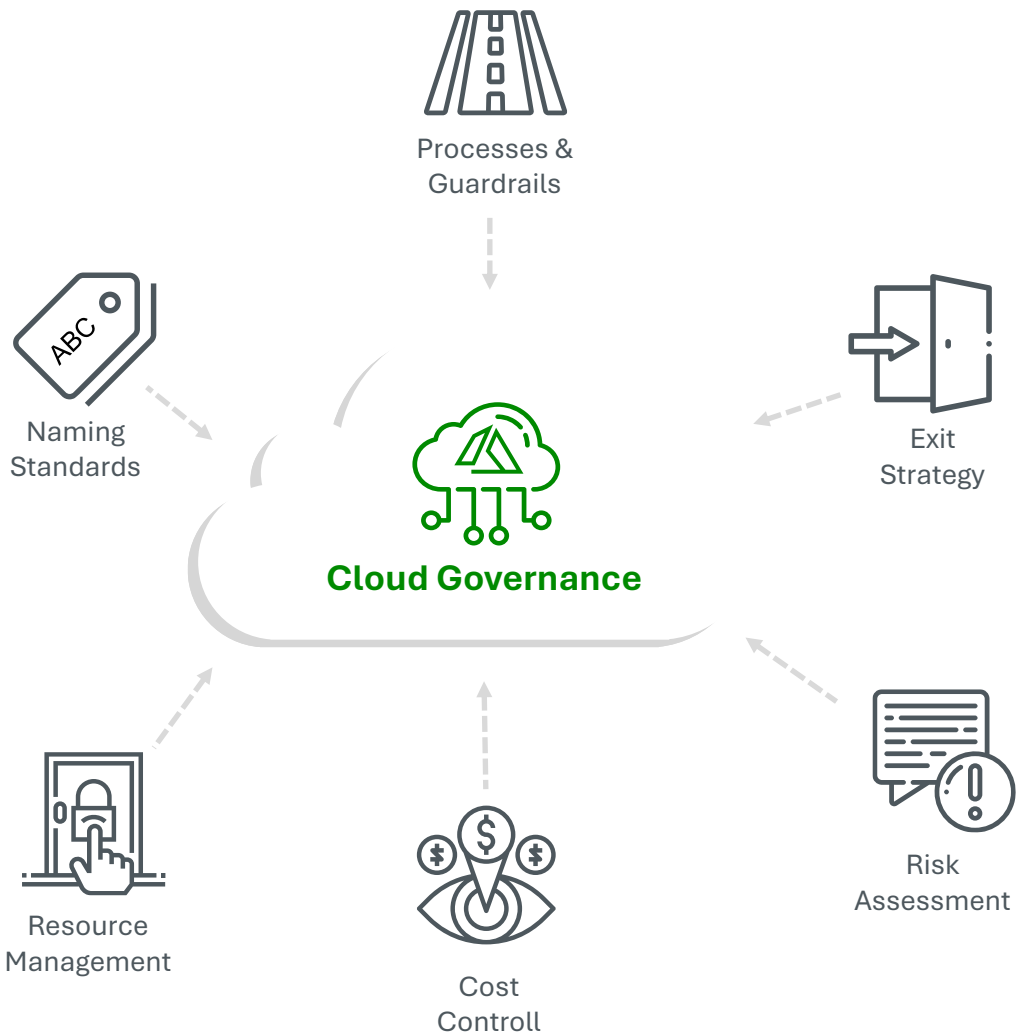

ATEA - CloudTrack

Atea Finland
2024

ATEA

Cloud Journey Assistance

CloudTrack Strategy

The exercises in this journey, we will help you **document your cloud strategy efficiently**, through a series of focused workshops and steps ...

... and **map your cloud adoption strategy** to specific cloud capabilities and business strategies that will guide you towards the **desired state** of your **digital business transformation** journey

CloudTrack Governance

With our complete cloud governance journey - we will help you **align your business, people and technology strategy ...**

... and help you achieve the business goals - with **actionable, efficient and comprehensive guidance** and deliver fast cloud results with **control and stability**