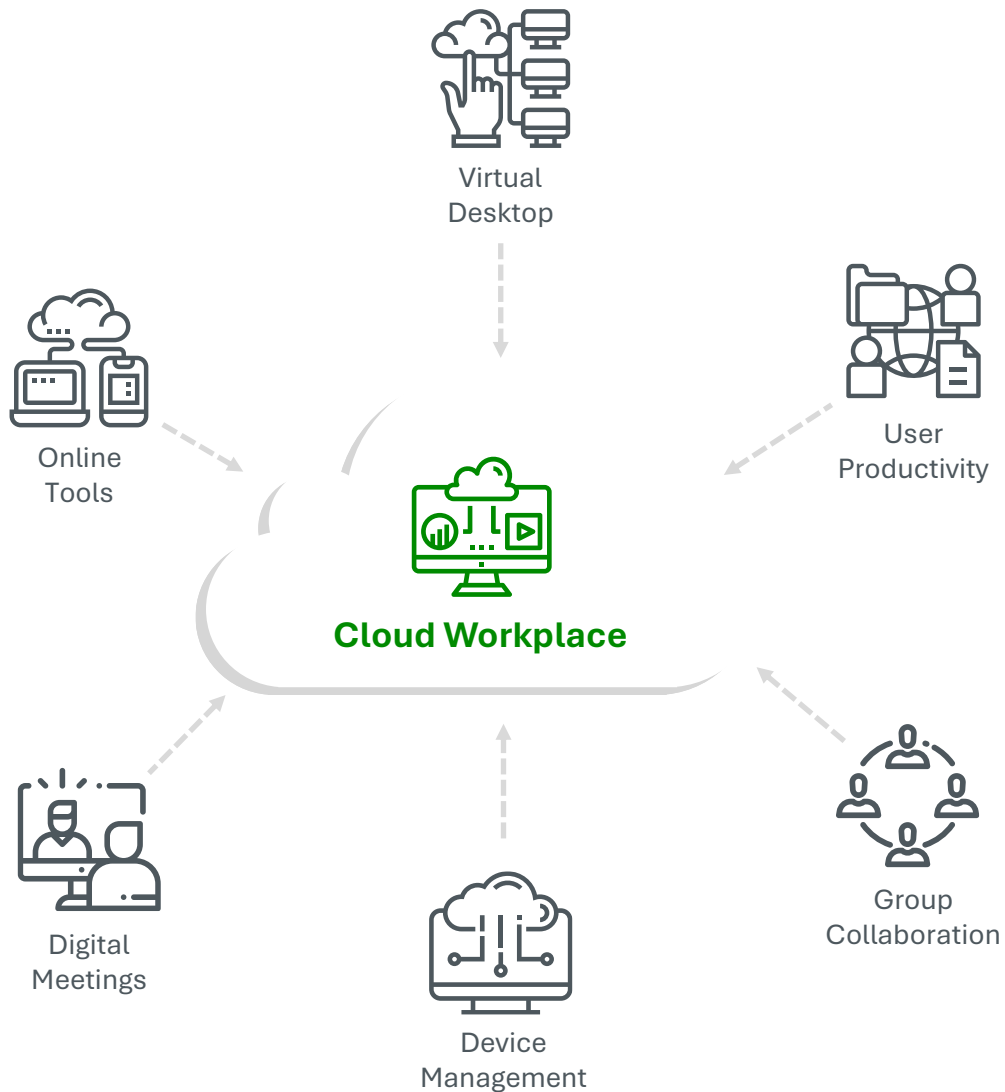

Together we ensure that **relevant areas are highlighted** and analyzed based on **industry security standards** and **best practices**

CloudTrack Optimization

Your IT platform is running in the cloud and your **consumption is spiraling out of control** - We can help you ensure, that your cloud resources are utilized as efficiently as possible and assist in **keeping the costs down**

Our Cost Optimization journey will **give you oversight and help you** with continually evaluating your cloud - so you **only pay for what you need**

ATEA

CloudTrack Modernization

All IT portfolios contain some *workloads and ideas* that could significantly *improve the company's position in the market* - by being modernized ...

... examples of this could be *re-architecting your applications* for cloud *native scalability and mobility*, and utilize innovative services and connect relevant devices to create *new experiences and use cases with your data*

CloudTrack Workplace

By *putting the user at the center* - with the right tools and experiences - *increased collaboration, engagement and higher productivity is enabled*

Our Cloud Workplace journey and concepts will provide your business the possibility to *offer a modern digital workplace*, where end users can work through the *same experiences* - from *anywhere they wish to connect*