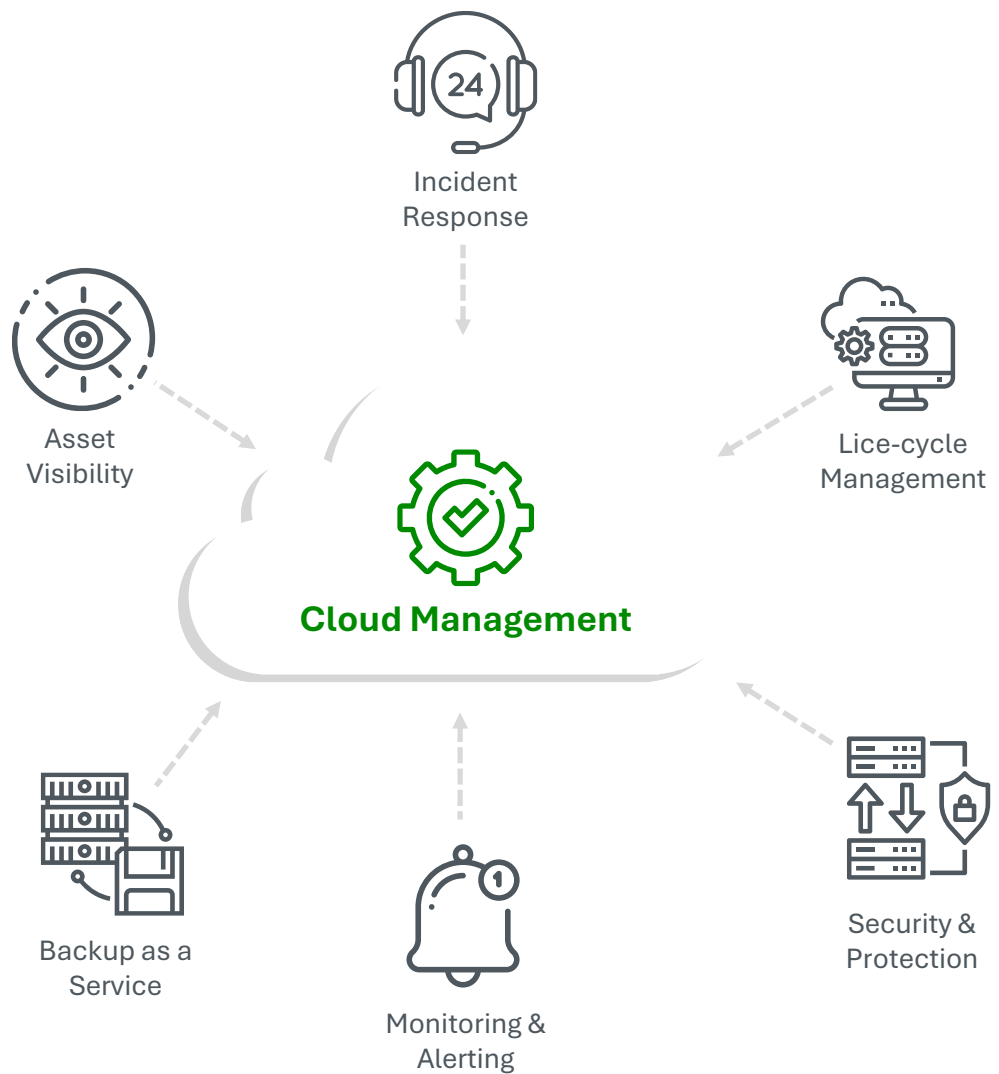

... and **map your cloud adoption strategy** to specific cloud capabilities and business strategies that will guide you towards the **desired state** of your **digital business transformation** journey

CloudTrack Governance

With our complete cloud governance journey - we will help you **align your business, people and technology strategy ...**

... and help you achieve the business goals - with **actionable, efficient and comprehensive guidance** and deliver fast cloud results with **control and stability**

CloudTrack Migration

A *successful cloud adoption strategy* will depend on *several different phases*: Define, Plan, Ready, Migrate, Innovate, Govern and Manage ...

... where the Cloud Migration Journey provides the *tools and methods to execute the platform transitions*, in harmony with all the other Journeys provided, as part of the *Atea CloudTrack* framework

CloudTrack Management

Delivering on a cloud strategy requires solid planning, readiness, and adoption commitments. But it's the ongoing operation of the digital assets that ***will ensure the tangible business outcomes*** of the cloud ...