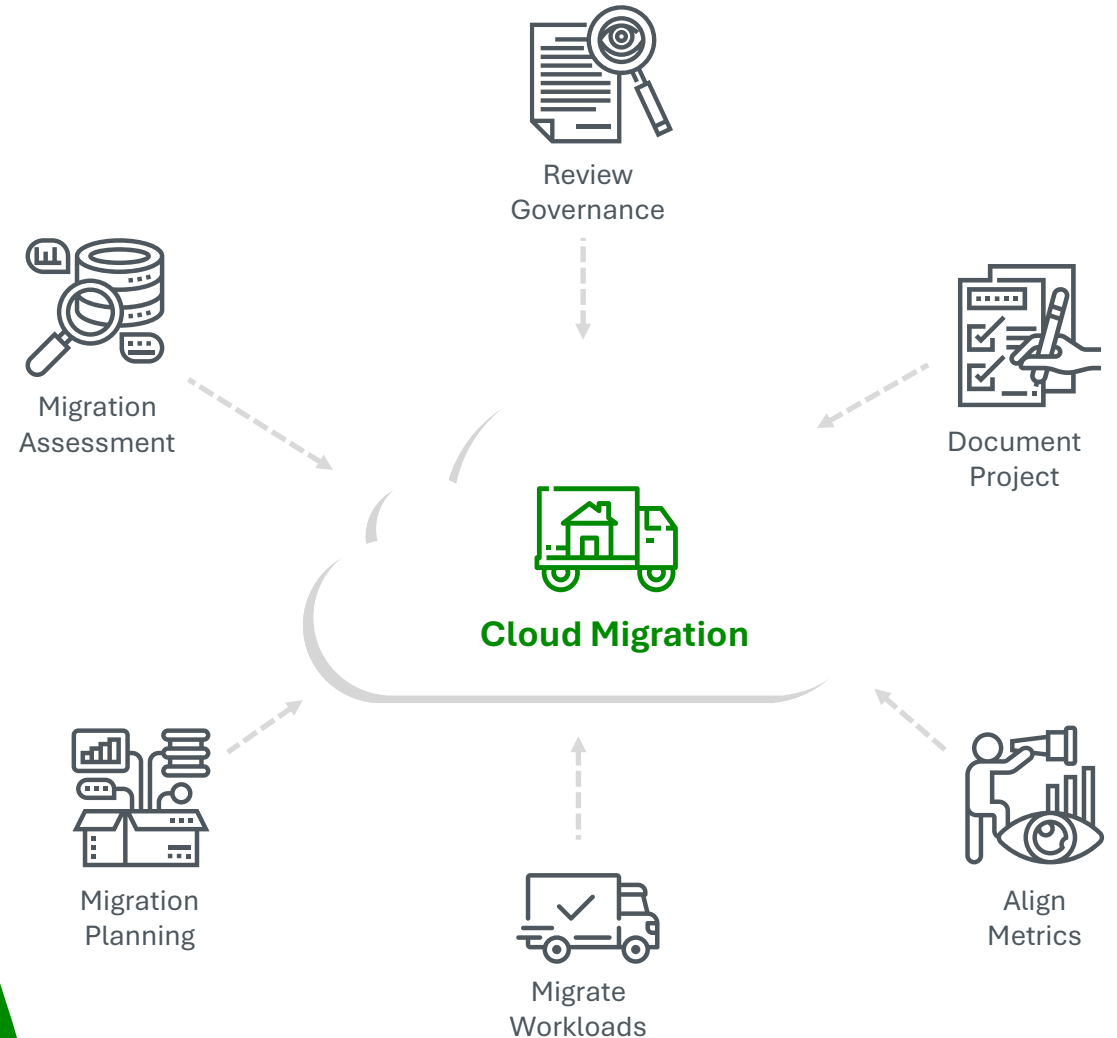

... and **map your cloud adoption strategy** to specific cloud capabilities and business strategies that will guide you towards the **desired state** of your **digital business transformation** journey

CloudTrack Governance

With our complete cloud governance journey - we will help you **align your business, people and technology strategy ...**

... and help you achieve the business goals - with **actionable, efficient and comprehensive guidance** and deliver fast cloud results with **control and stability**

CloudTrack Migration

A *successful cloud adoption strategy* will depend on *several different phases*: Define, Plan, Ready, Migrate, Innovate, Govern and Manage ...

... where the Cloud Migration Journey provides the *tools and methods to execute the platform transitions*, in harmony with all the other Journeys provided, as part of the *Atea CloudTrack* framework

CloudTrack Management

Delivering on a cloud strategy requires solid planning, readiness, and adoption commitments. But it's the ongoing operation of the digital assets that ***will ensure the tangible business outcomes*** of the cloud ...