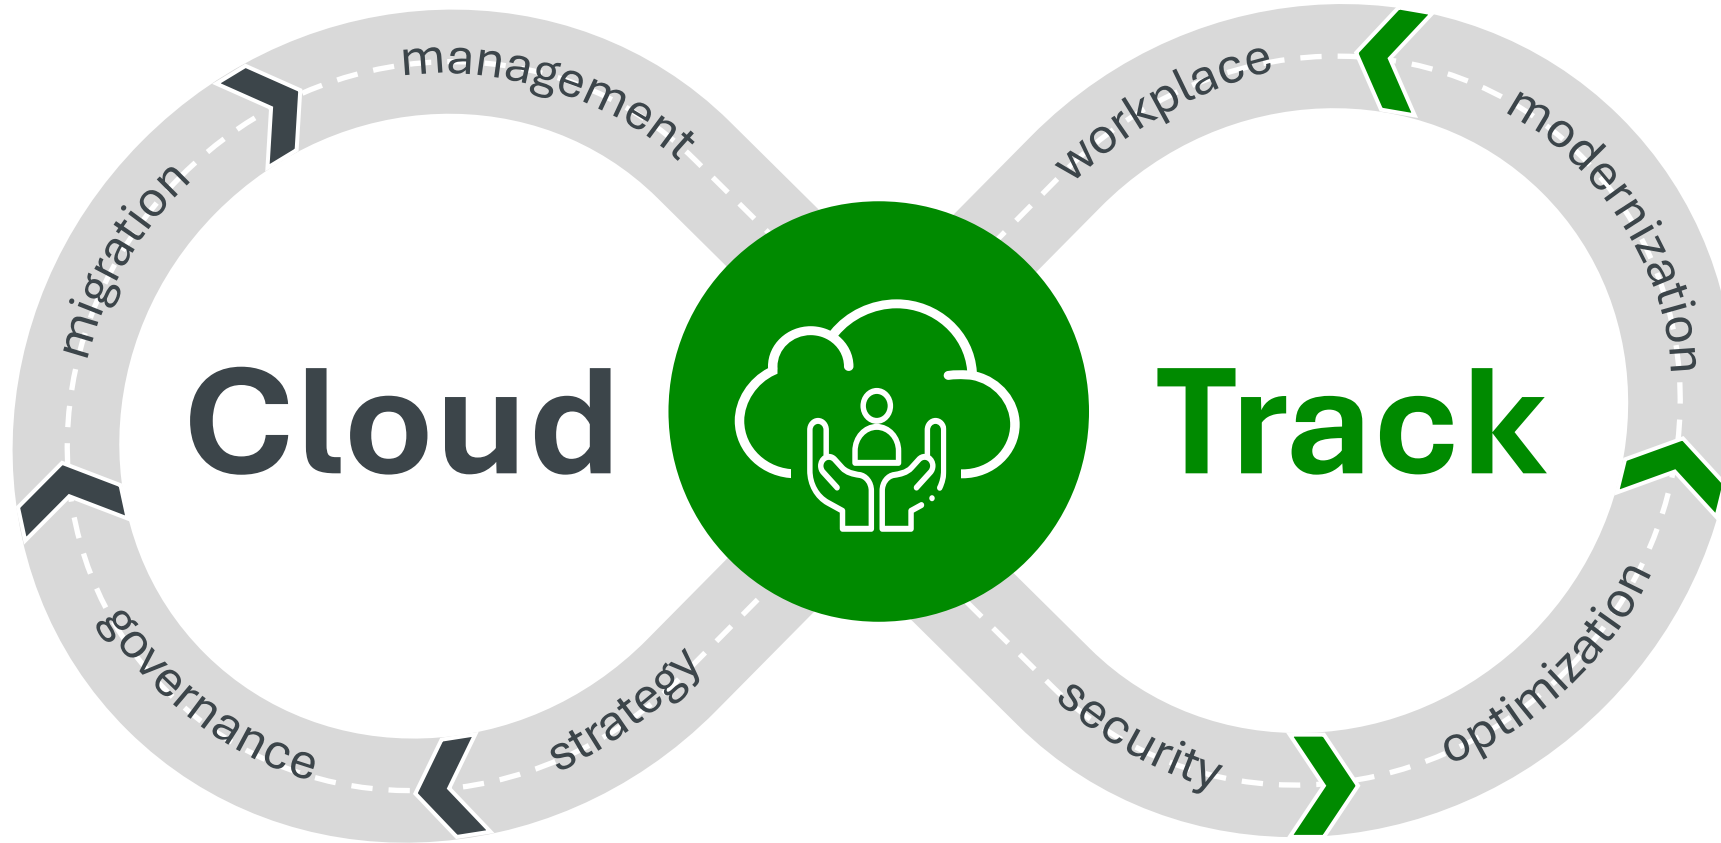

ATEA - CloudTrack

Atea Finland
2024

ATEA

Cloud Journey Assistance

CloudTrack Strategy

The exercises in this journey, we will help you **document your cloud strategy efficiently**, through a series of focused workshops and steps ...

... and **map your cloud adoption strategy** to specific cloud capabilities and business strategies that will guide you towards the **desired state** of your **digital business transformation** journey

CloudTrack Governance

With our complete cloud governance journey - we will help you **align your business, people and technology strategy ...**

... and help you achieve the business goals - with **actionable, efficient and comprehensive guidance** and deliver fast cloud results with **control and stability**

CloudTrack Migration

A *successful cloud adoption strategy* will depend on *several different phases*: Define, Plan, Ready, Migrate, Innovate, Govern and Manage ...

... where the Cloud Migration Journey provides the *tools and methods to execute the platform transitions*, in harmony with all the other Journeys provided, as part of the *Atea CloudTrack* framework