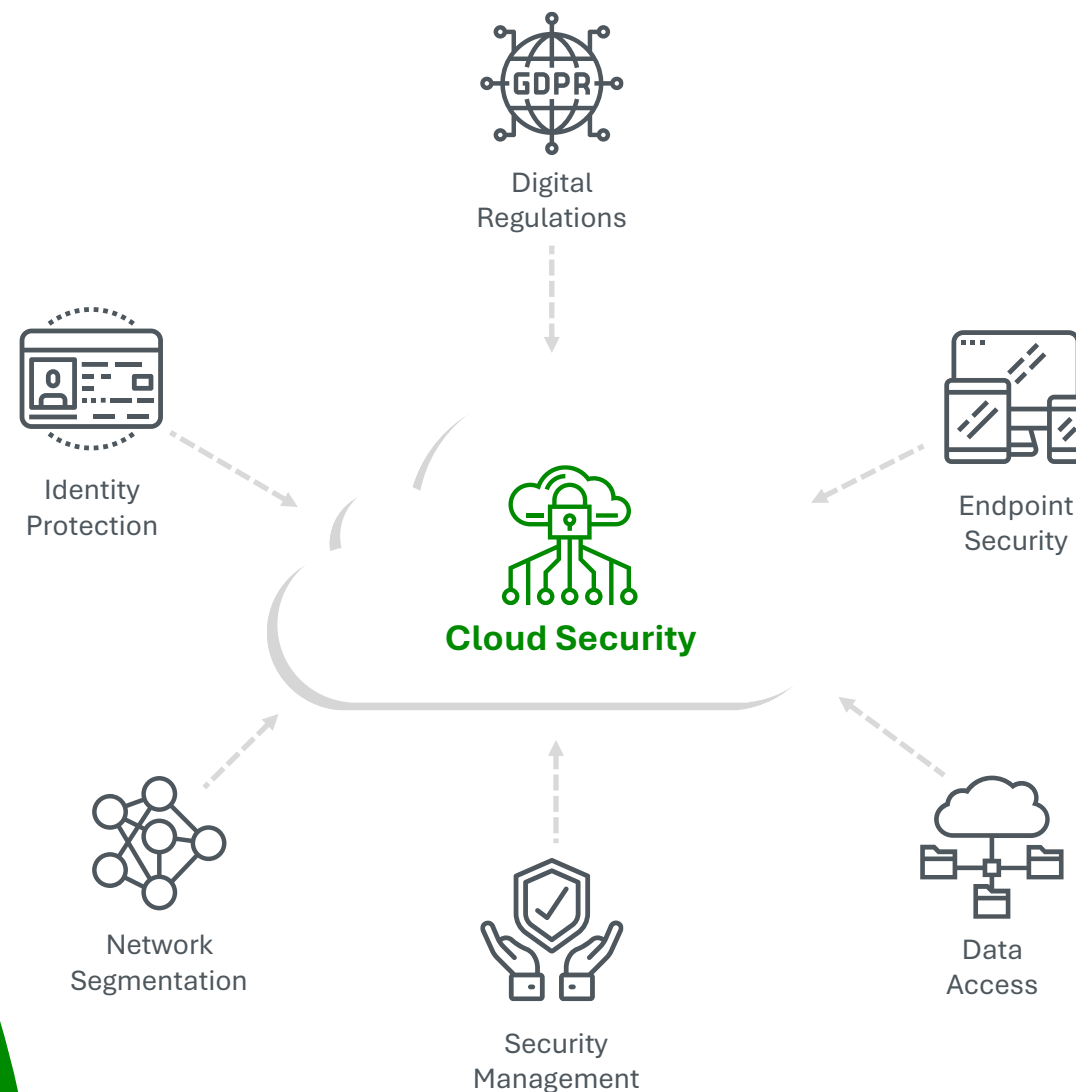

CloudTrack Security

With our help you will get a **vendor independent and objective** security review of your cloud platform and deployed services, where you will end up with a **customer-specific analysis** including **our recommendations**

Together we ensure that **relevant areas are highlighted** and analyzed based on **industry security standards** and **best practices**