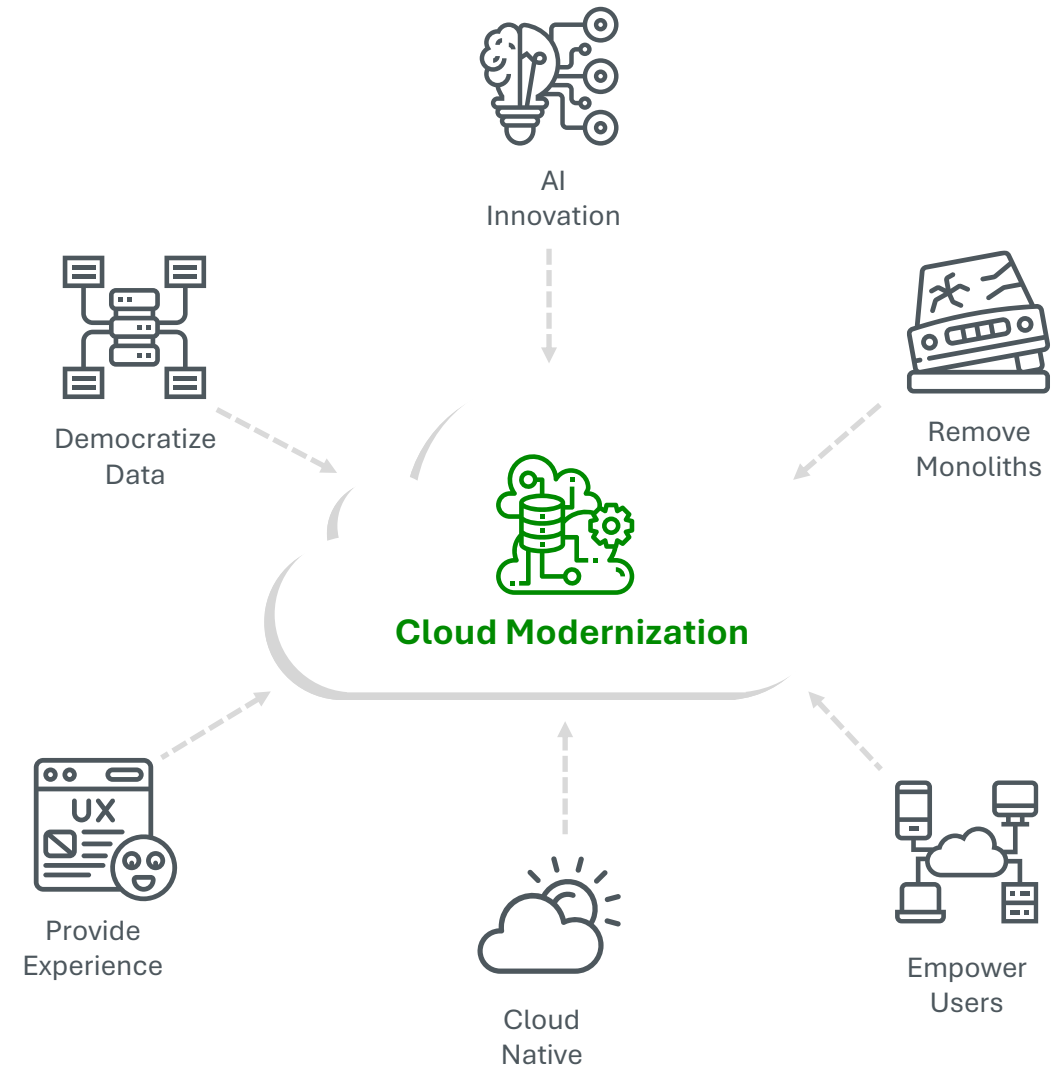

CloudTrack Modernization

All IT portfolios contain some *workloads and ideas* that could significantly *improve the company's position in the market* - by being modernized ...

... examples of this could be *re-architecting your applications* for cloud *native scalability and mobility*, and utilize innovative services and connect relevant devices to create *new experiences and use cases with your data*