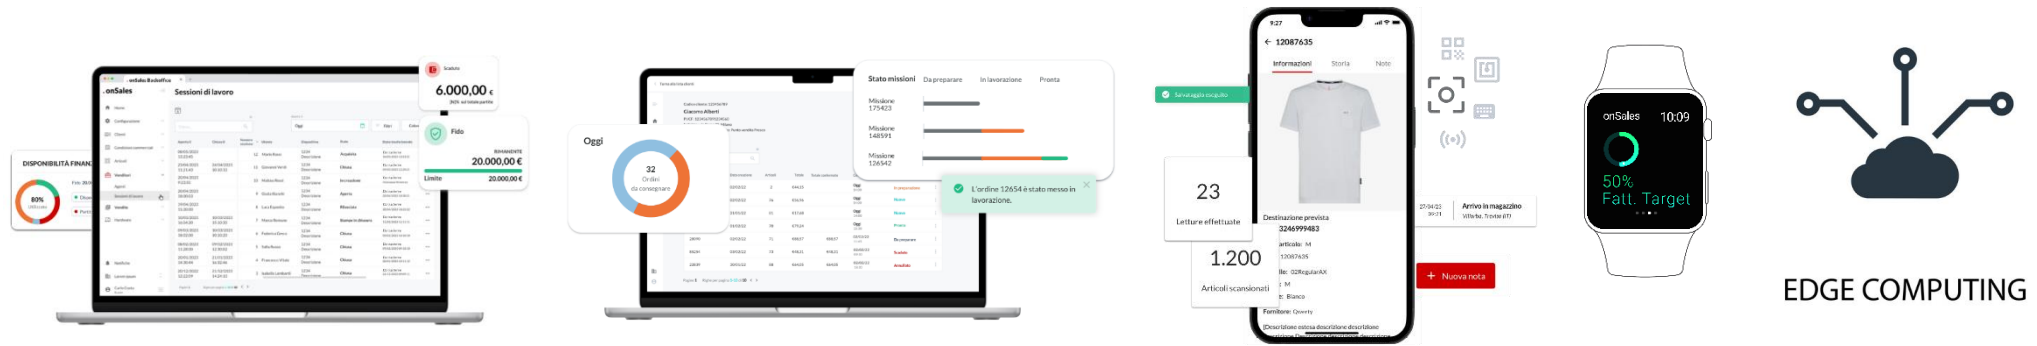

.one: boost growth potential

Designed for enterprises aspiring to improve

**.one Digital Hub
where Sales,
Customers, Company
and Suppliers
Connect**

.one

.one: one platform, many apps

.onCore API | 500+ APIs & services to support sales and supply chain processes in a omnichannel, universal approach

.onCore Data Model («Unique Source of Truth») | 250+ data entities to map all your strategic information

.one omnichannel approach

New Frontiers Of Innovation

Aton is heavily investing in the cloud, especially in Microsoft Azure, and exploring the forefront of AI engines