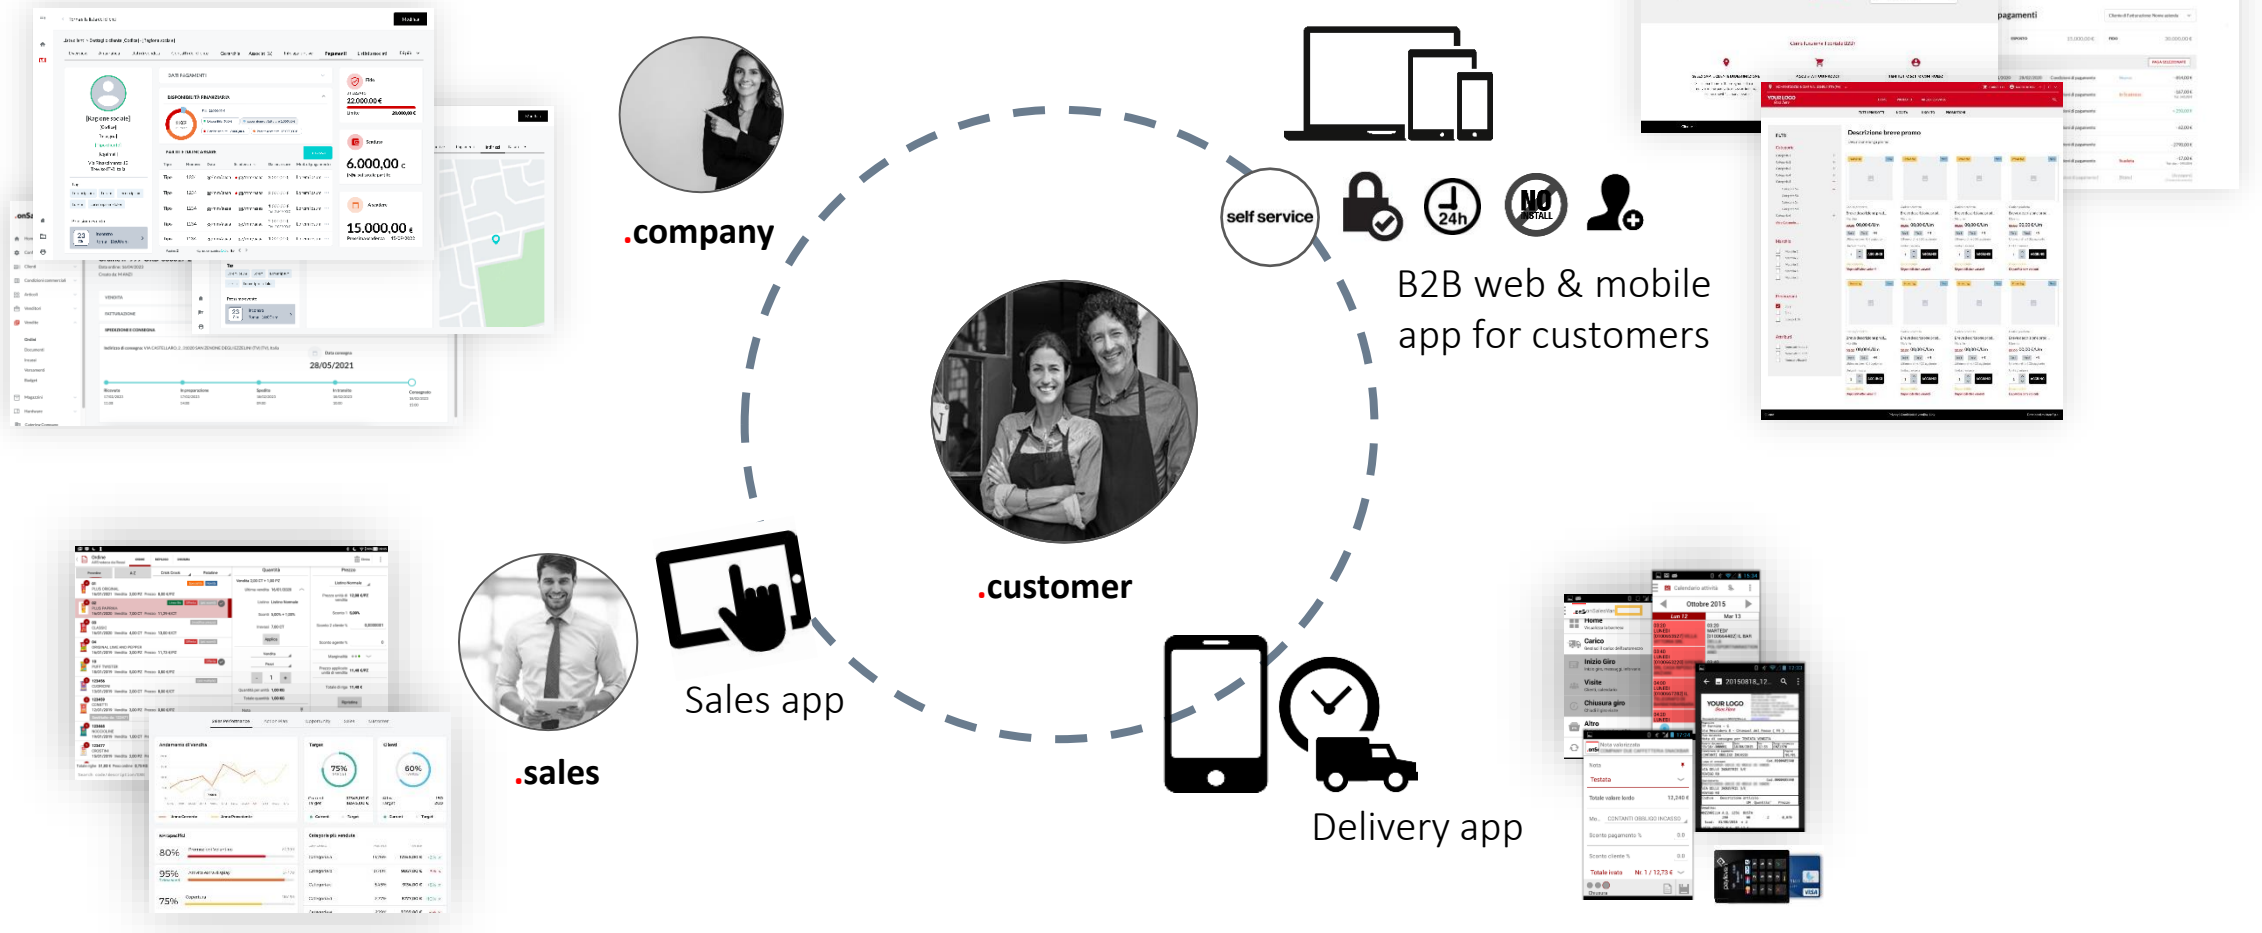

.one: boost growth potential

Designed for enterprises aspiring to improve

**.one Digital Hub
where Sales,
Customers, Company
and Suppliers
Connect**

.one

.one: one platform, many apps

.onCore API | 500+ APIs & services to support sales and supply chain processes in a omnichannel, universal approach

.onCore Data Model («Unique Source of Truth») | 250+ data entities to map all your strategic information

.one omnichannel approach

New Frontiers Of Innovation

Aton is heavily investing in the cloud, especially in Microsoft Azure, and exploring the forefront of AI engines