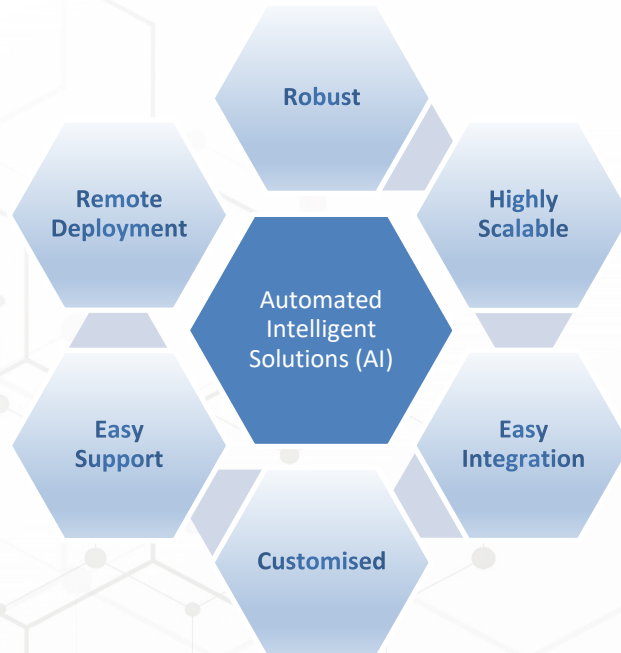

SOLUTION DESCRIPTION

- ✓ **Camera brand agnostics***
- ✓ **Real time analytics & actionable**
- ✓ **High end servers not required**
- ✓ **Faster implementation**
- ✓ **Remote Deployment**
- ✓ **On-Premise / Cloud model**