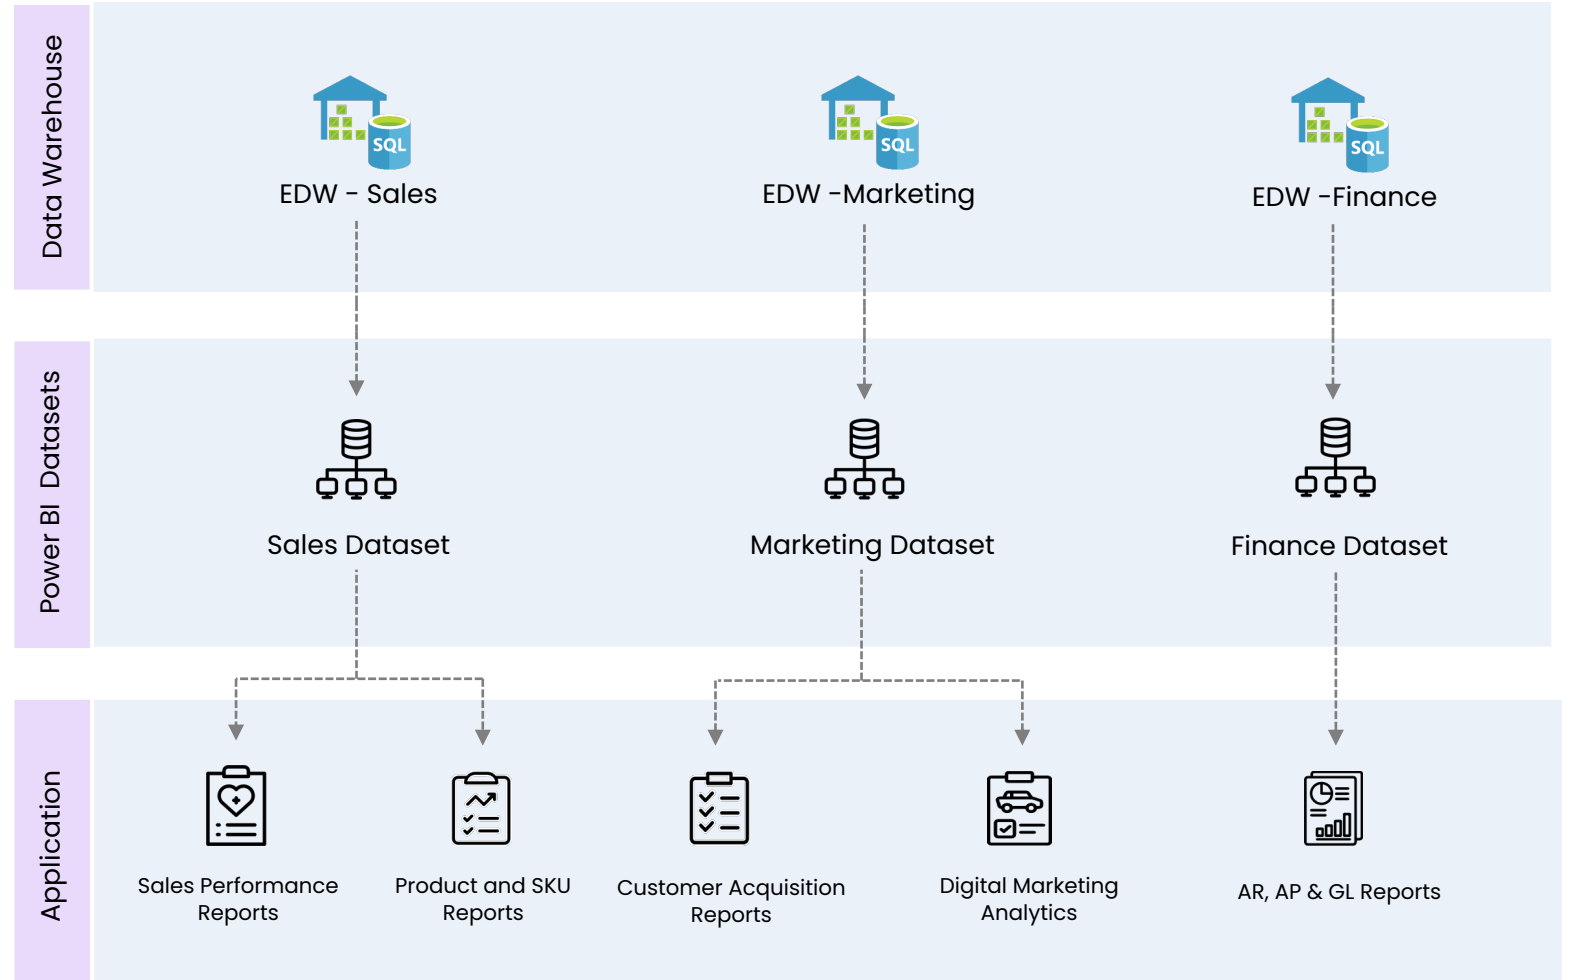

AVA T2T PBI Migration

Swiftly migrate your Power BI Tenant during mergers with automation and parallel processes. Our efficient strategy ensures a seamless transition, optimizing costs and ensuring a speedy shift.

Power BI Migration

- Inventory and assessment
- Streamlined tools for transitioning from other platforms
- Like to Like Migration of original report and dashboard functionality
- Validation and Testing to ensure the accuracy and integrity of migrated reports

Self Service Capabilities

Single source of Truth - Enterprise semantic Model

User-Friendly Data Visualization

Access to Real-Time Data

Collaborative Features for Team Sharing

Mobile Accessibility and Remote Usage

Robust Data Security and Governance

Power BI Migration

Embedded Analytics

Organizational Embedding

M365 Applications

Teams

SharePoint

Power Apps