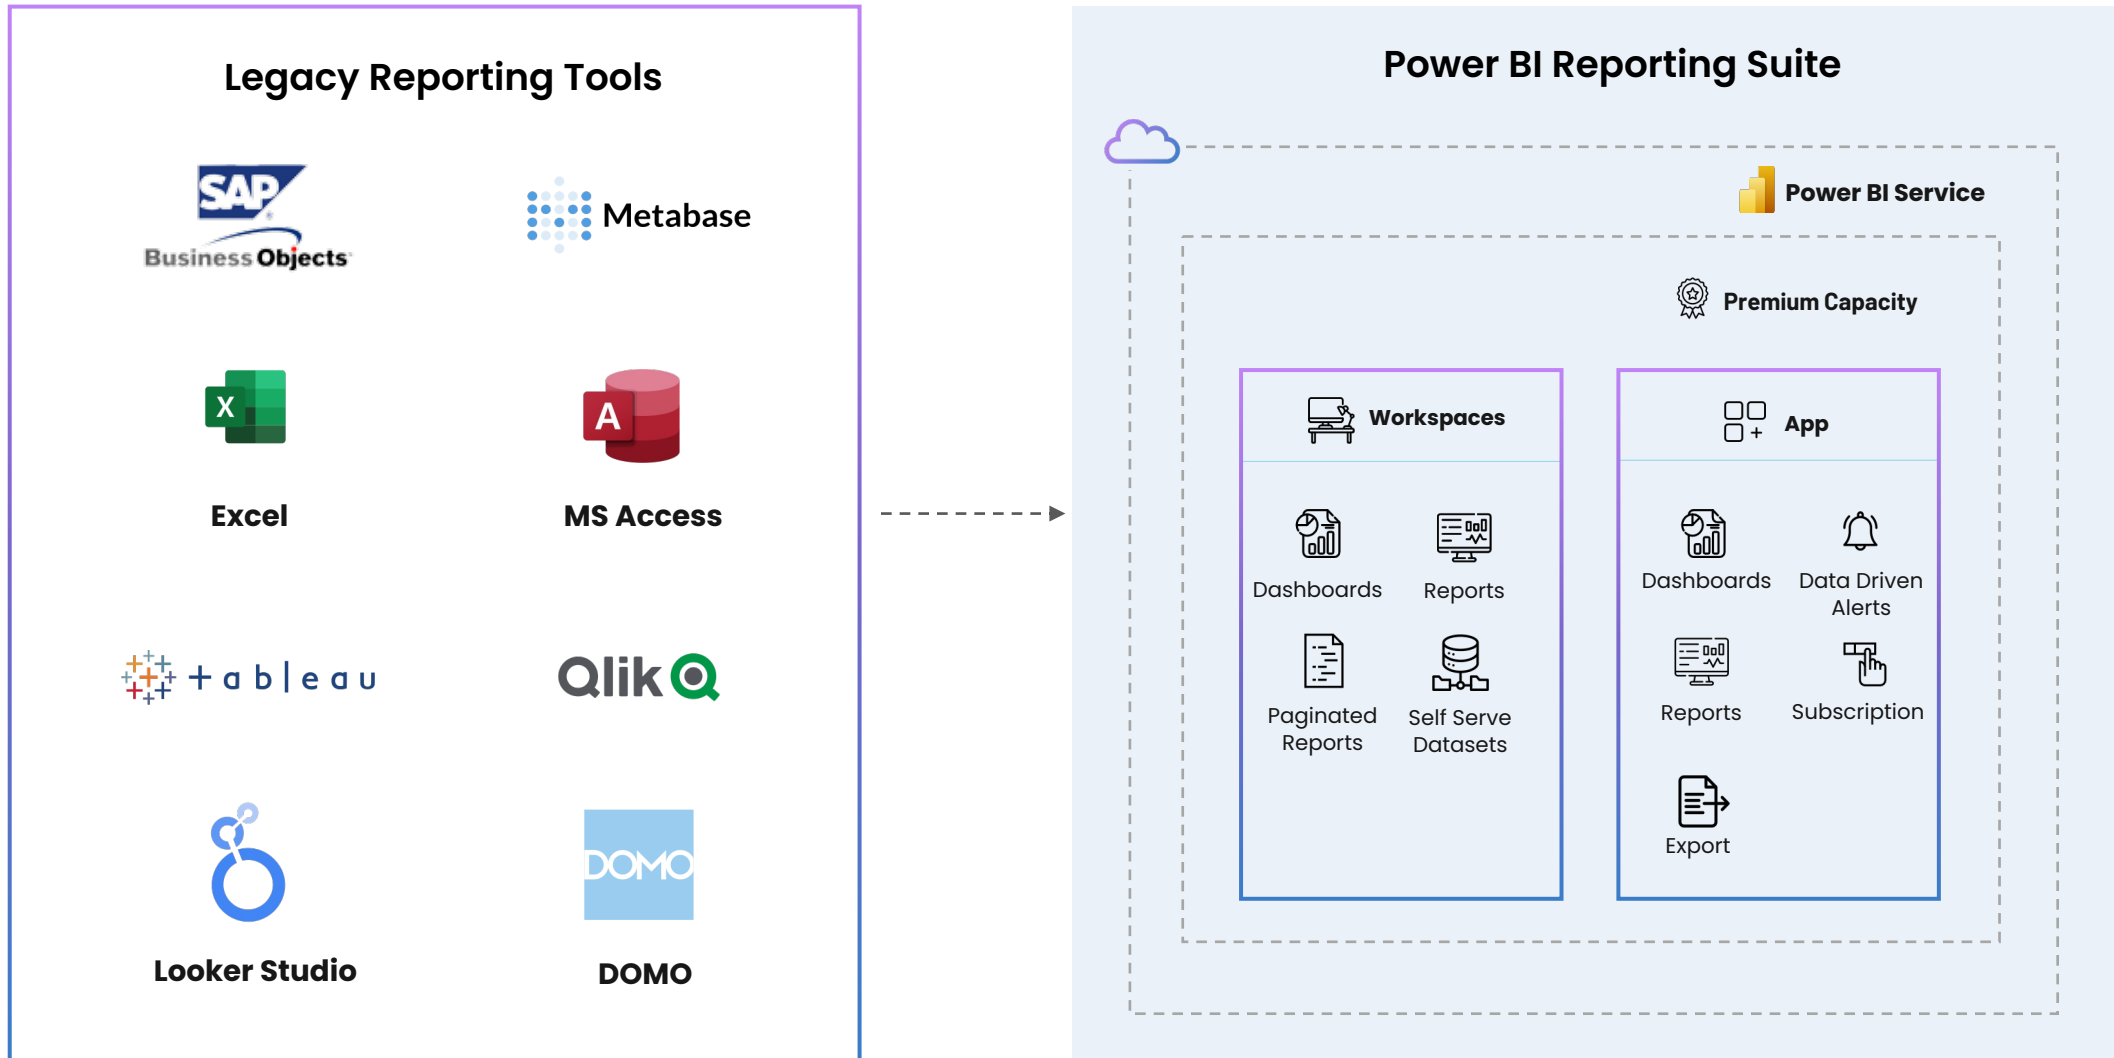

Power BI Migration