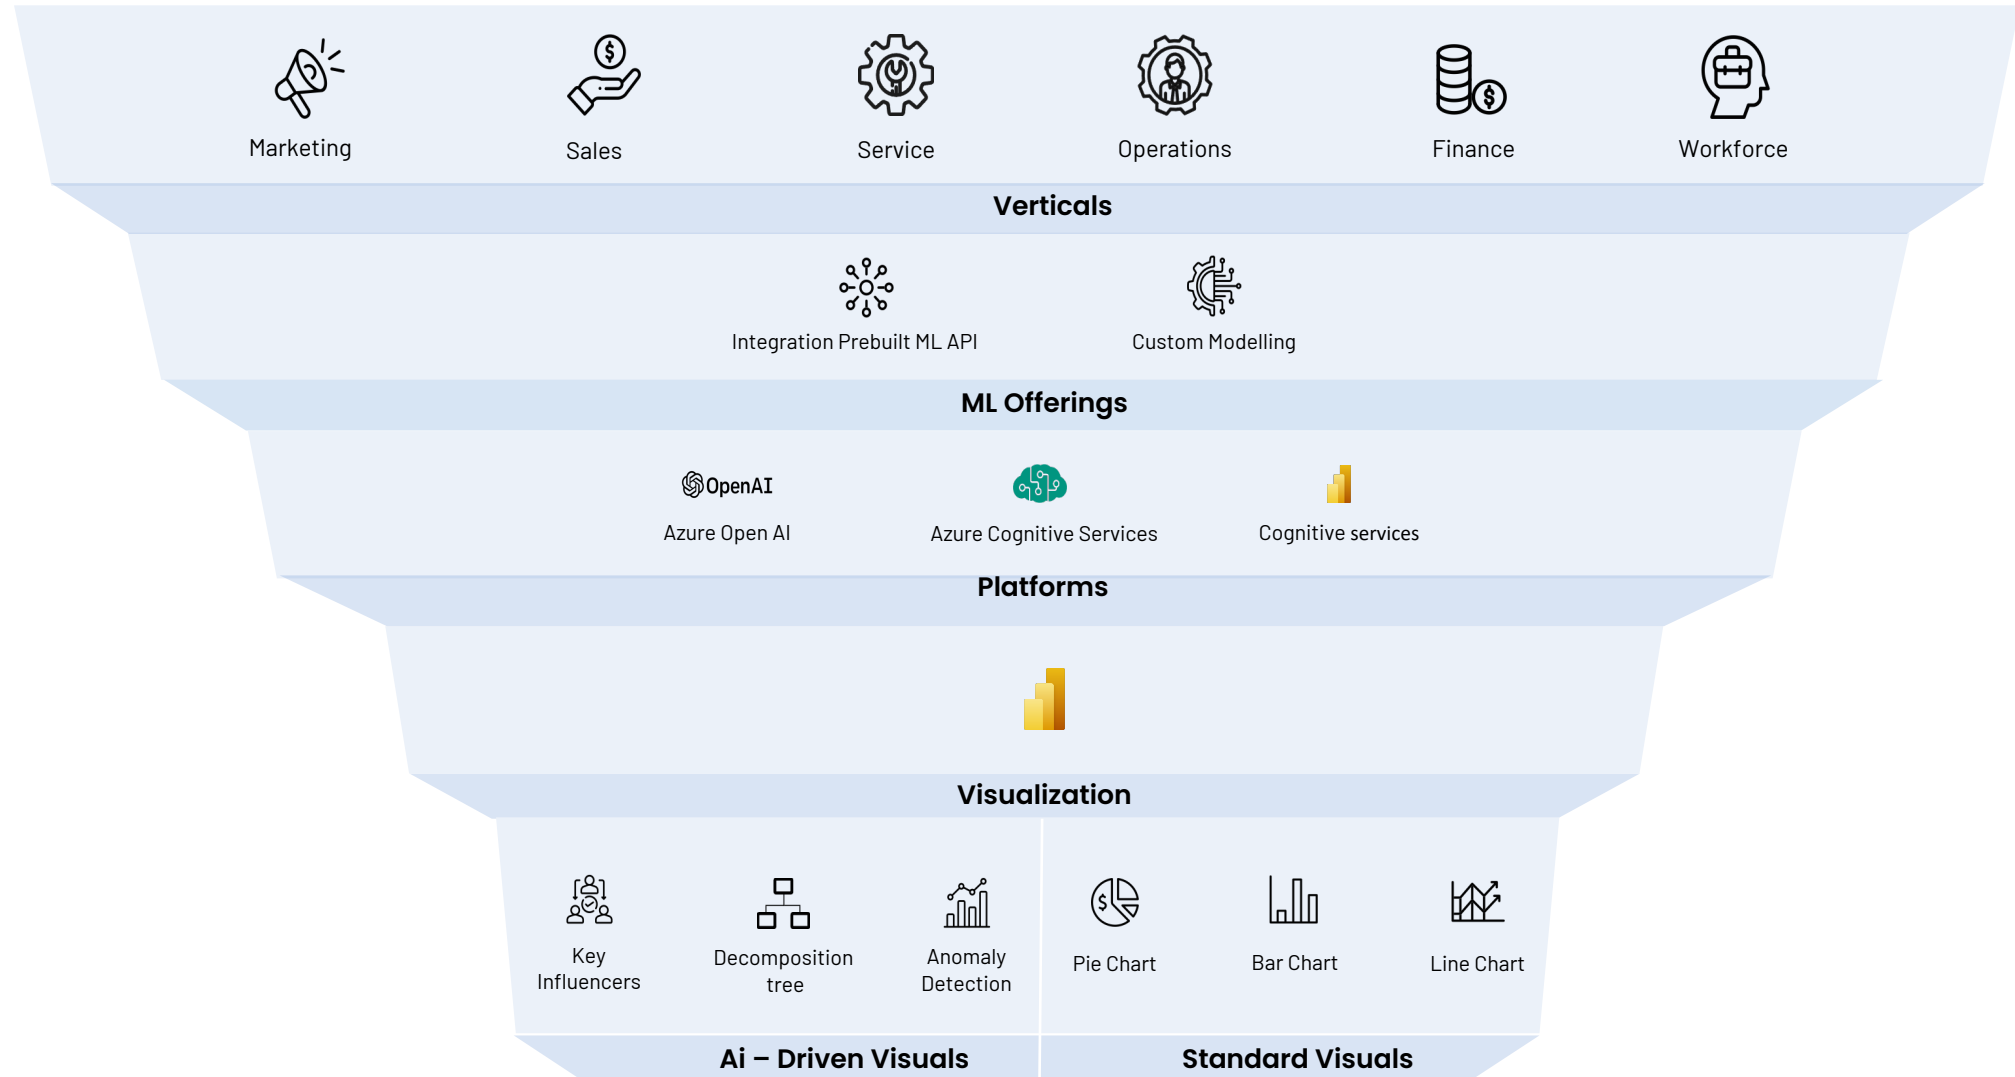

AVA T2T PBI Migration

Swiftly migrate your Power BI Tenant during mergers with automation and parallel processes. Our efficient strategy ensures a seamless transition, optimizing costs and ensuring a speedy shift.

Other Applications

servicenow

salesforce

Home Ground Applications

External Applications

External Portal - Embedding

Other Applications

Customer Portal

Partner Portal

Digital Signature Reporting

Data

Real-Time Reporting

Digital Signature Reporting

Advance Analytics

MS Fabric

Data Integration & Engineering

Migrate the data workloads from On-Prem SQL Server to Azure Fabric. How easily we could migrate and automate the process with pricing options online.

Unified Data Foundation

A unified, hierarchical storage, eliminating data silos. Streamlining data sharing, it ensures simplicity, discoverability, and compliance.