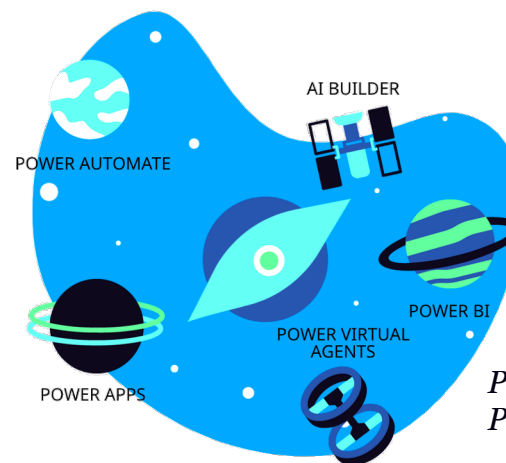

D365 Customer Engagement