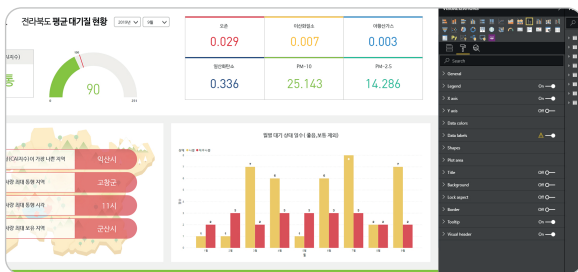

3. BI Screen Edit | Enables to edit BI report in a Web browser