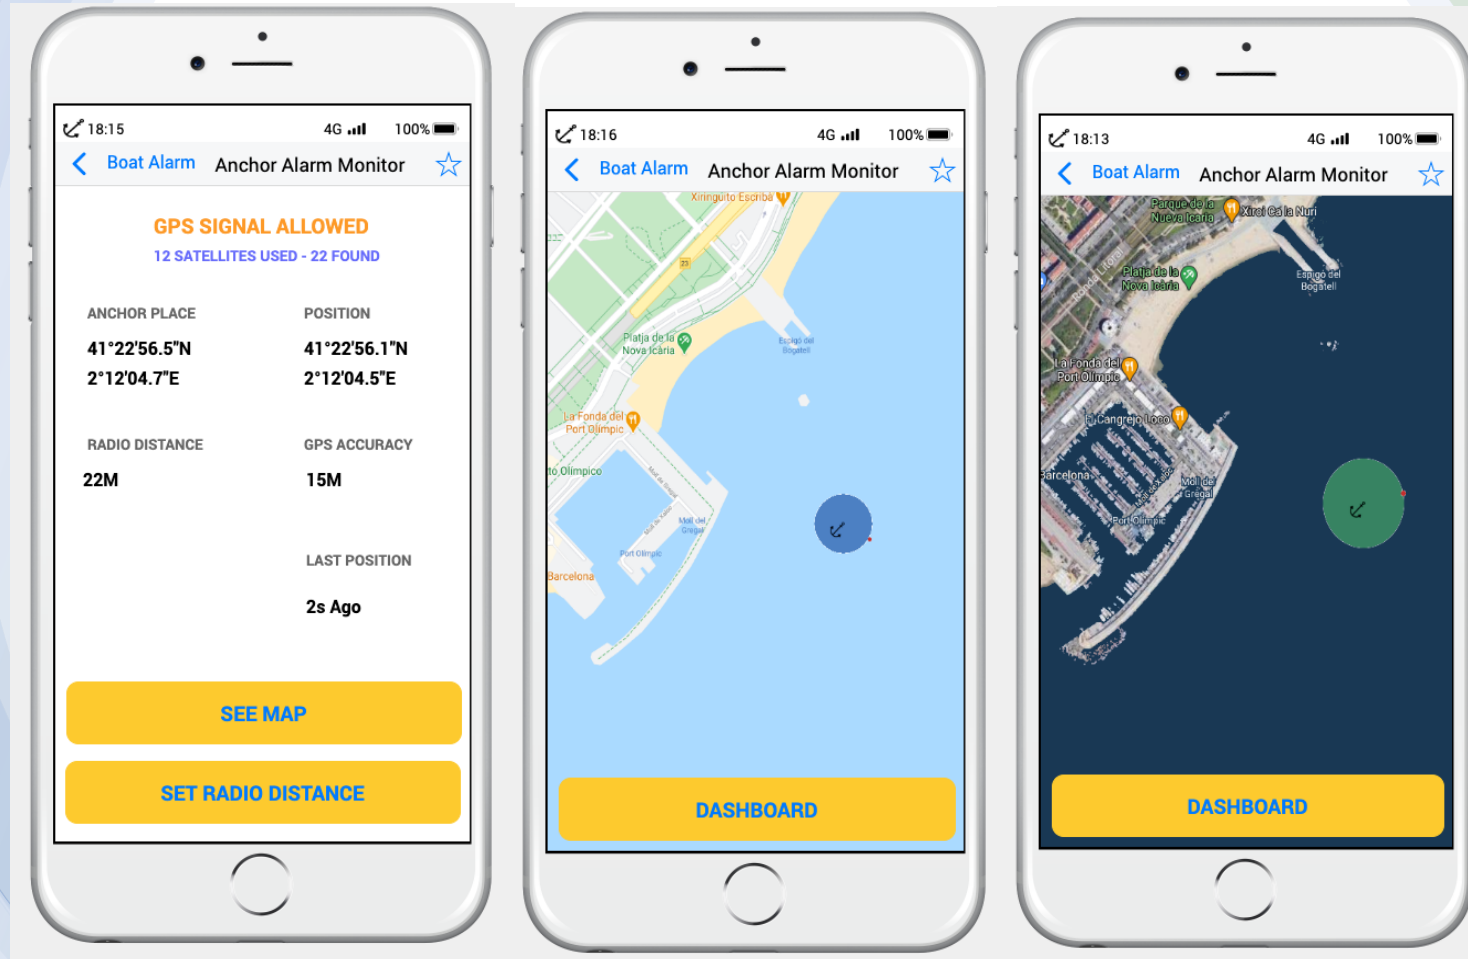

BairesCat

Boat Alarm

BairesCat

Boat Alarm Anchor Watch

Monitor your boat position and log, Email/IM alarm, and sound alarm and it monitors the device's current location and informs you if the location of the device changes too far away from the set anchor

BairesCat

Boat Alarm Anchor Watch

Application features:

Shows GPS location and accuracy

Monitors current distance to the anchor

Alerts you in case you drift too far from the anchor

Alerts you in case you lose GPS signal

Allows you to select a sound alarm

Allows setting exclusion zones

Uses the device's compass to set the anchor even if you are not located directly above it

BairesCat

Boat Alarm Anchor Watch

BairesCat

Boat Alarm Anchor Watch

Basic License:

Sound alarm.

Track position.

Exclusion zones.

Export log to xls

BairesCat

Boat Alarm Anchor Watch

Premium License: