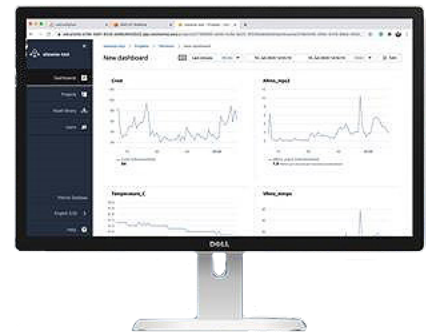

IoT-StarterBundles.

Entry packages with all necessary components for a first Industrial IoT solution „out of the box“.

With sensors and cloud gateway to a scalable analytics platform on Azure.

- Easy entry into an IoT project, thanks to all-inclusive retro-fit bundles.
- Monitoring and predictive maintenance of your systems, machines and production processes.
- Detect anomalies before failures or consequential damages occur.
- Scale further from the StarterBundle and analyze even more objects on one platform.

With common architecture and management on-premises and in the cloud, immediate business value can be quickly be generated.

ifm sensors
offer variety and flexibility.

CloudRail.Box
the gateway to cloud.

Analytics-Plattform
Azure IoT Central.

We accompany you on the way to IoT solutions that meet your business requirements for your production processes flexibly and efficiently. Start your IoT journey today.