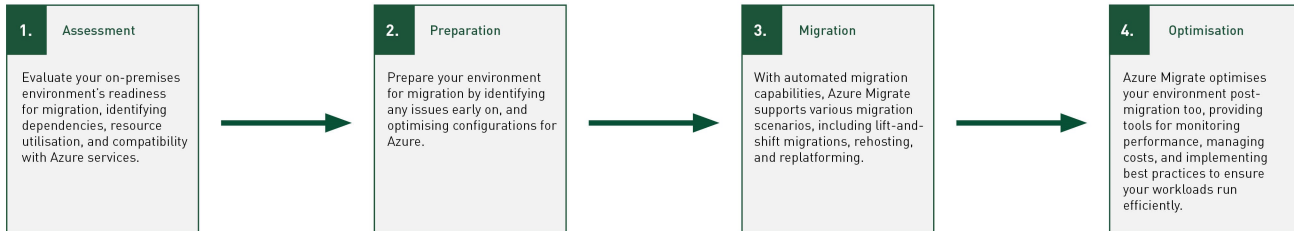

As your business infrastructure expands, keeping clear visibility of what you have and where it resides can become a challenge. Azure Migrate for Rapid Migration offers a fast, reliable, and streamlined approach to quickly and efficiently migrate your workloads to Azure, enabling you to manage your estate within one, easy to use platform.

What's the process?

Key Benefits

- **Scalability and Flexibility**
Designed to scale with your migration needs
- **Seamless Integration**
Integrate with other Azure services to enhance efficiency
- **Security and Compliance**
Built-in security features and compliance controls ensure your data remains protected during and after migration.

WHAT IS AZURE MIGRATE?

Azure Migrate simplifies the process of migrating workloads to Azure by providing assessment, planning, and migration tools in one unified platform.

Key benefits of Azure Migrate: