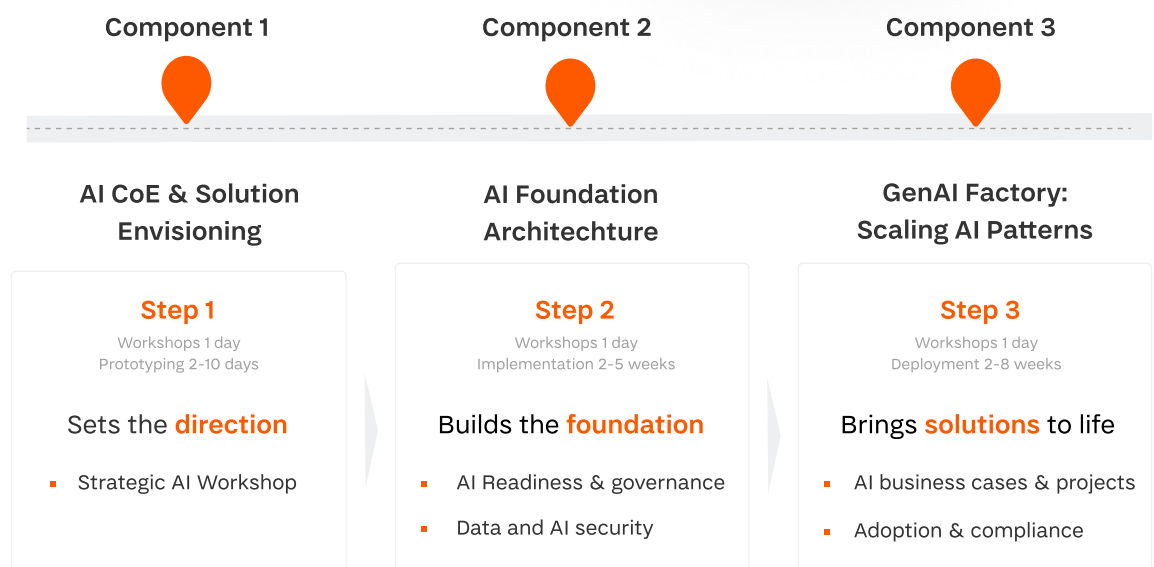

Billennium AI Transformation Services

We deliver AI services that follow Microsoft's AI Transformation framework fully through your entire AI journey. We cover it all from strategy, foundations, to production so enterprise teams can move from intention to working AI with a clear path forward.

Three component model, three steps

Wherever you are in your AI adoption journey, **Billennium delivers all three Microsoft Components in three steps** with clarity, governance, and rapid execution in the Azure ecosystem.

You can expect proof-of-value to be delivered within 6–8 weeks.

A clear structure for the full AI journey

What makes this partnership strong

- **One workflow from start to scale**
Strategy, foundation, build, and operations delivered as a connected program.
- **Enterprise ready by design**
Governance, oversight, identity, and security built into every stage.
- **Microsoft native capability**
Landing zones, routing, and governance patterns crafted for Azure.
- **Real outcomes**
Every step links to measurable progress and predictable delivery.