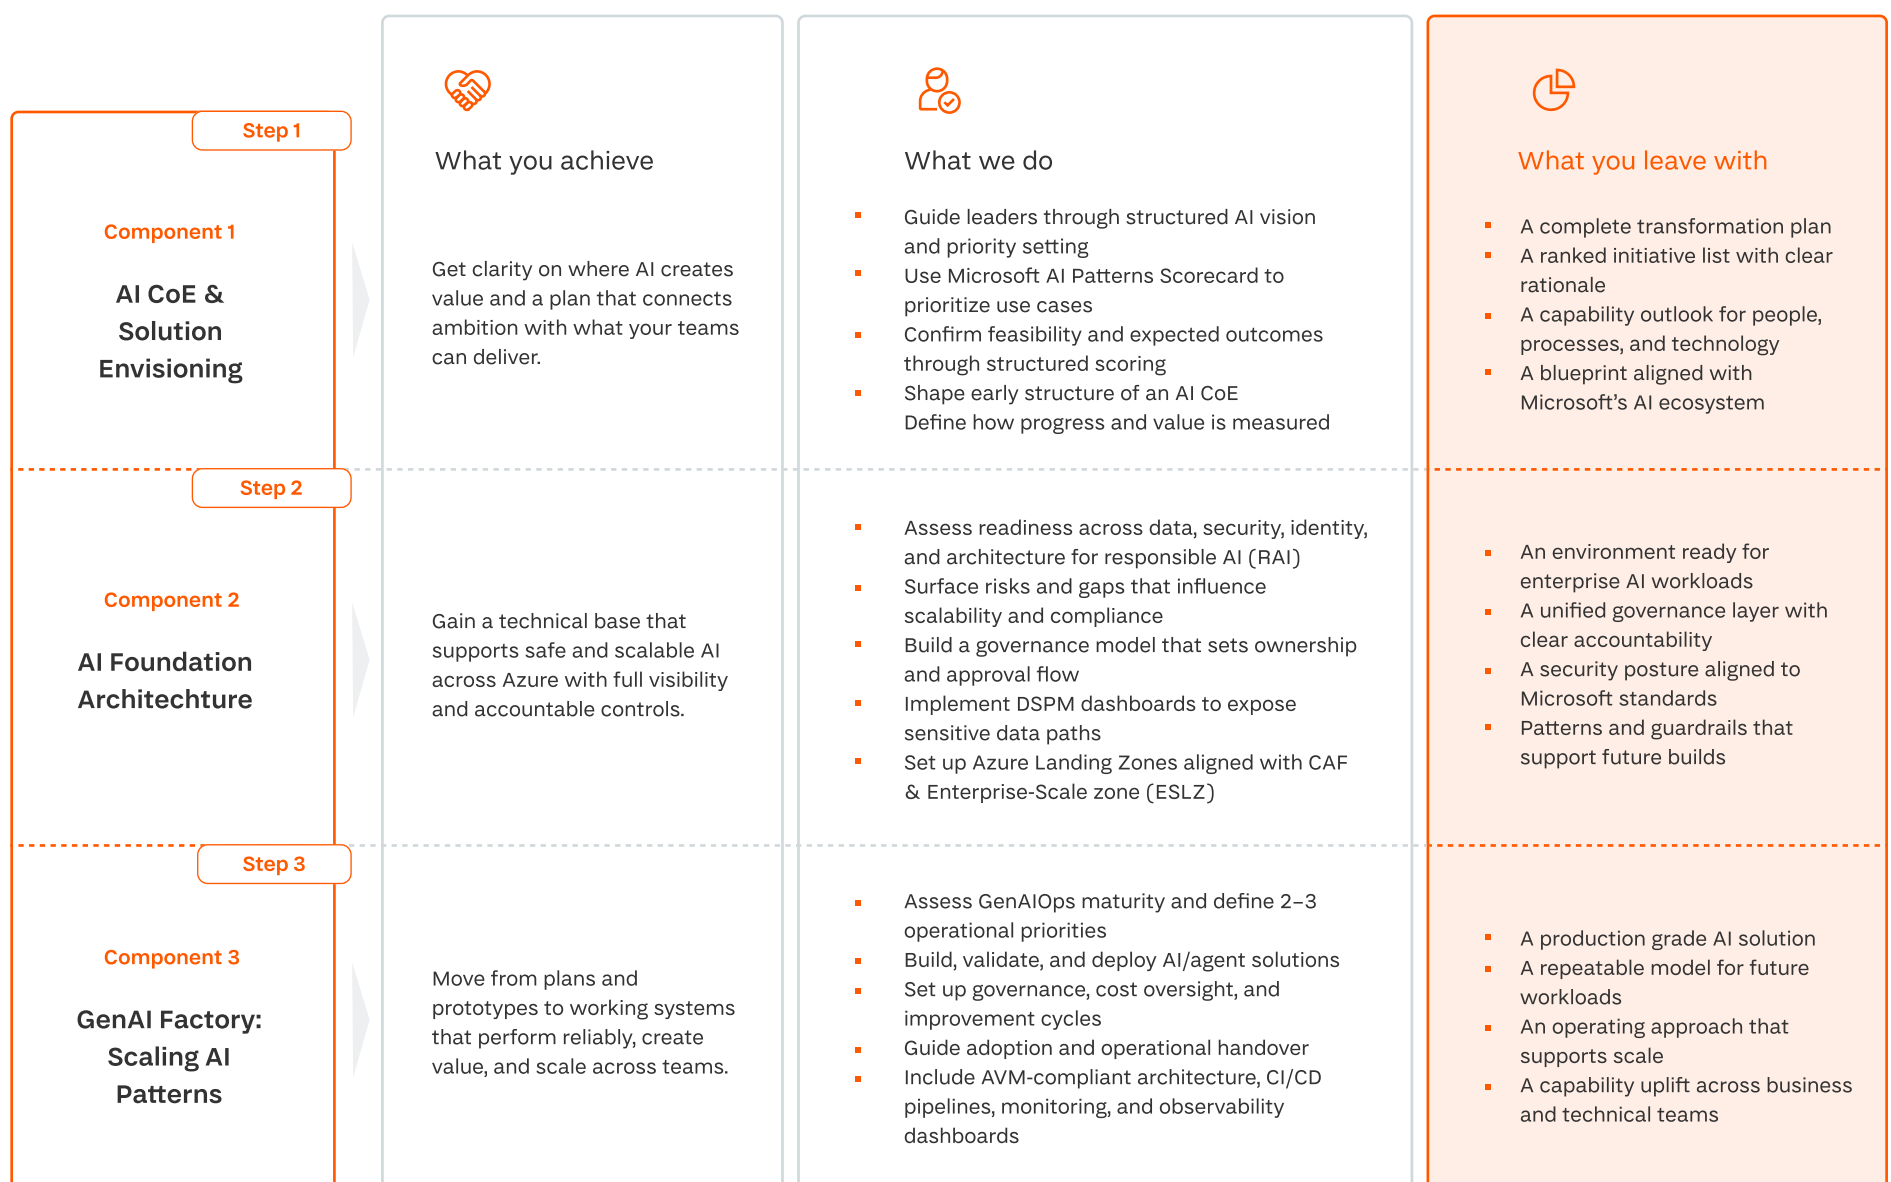

Billennium AI Transformation Services

We deliver AI services that follow Microsoft's AI Transformation framework fully through your entire AI journey. We cover it all from strategy, foundations, to production so enterprise teams can move from intention to working AI with a clear path forward.

Three component model, three steps

Wherever you are in your AI adoption journey, **Billennium delivers all three Microsoft Components in three steps** with clarity, governance, and rapid execution in the Azure ecosystem.

You can expect proof-of-value to be delivered within 6–8 weeks.

A clear structure for the full AI journey

What makes this partnership strong

- **One workflow from start to scale**
Strategy, foundation, build, and operations delivered as a connected program.
- **Enterprise ready by design**
Governance, oversight, identity, and security built into every stage.
- **Microsoft native capability**
Landing zones, routing, and governance patterns crafted for Azure.
- **Real outcomes**
Every step links to measurable progress and predictable delivery.