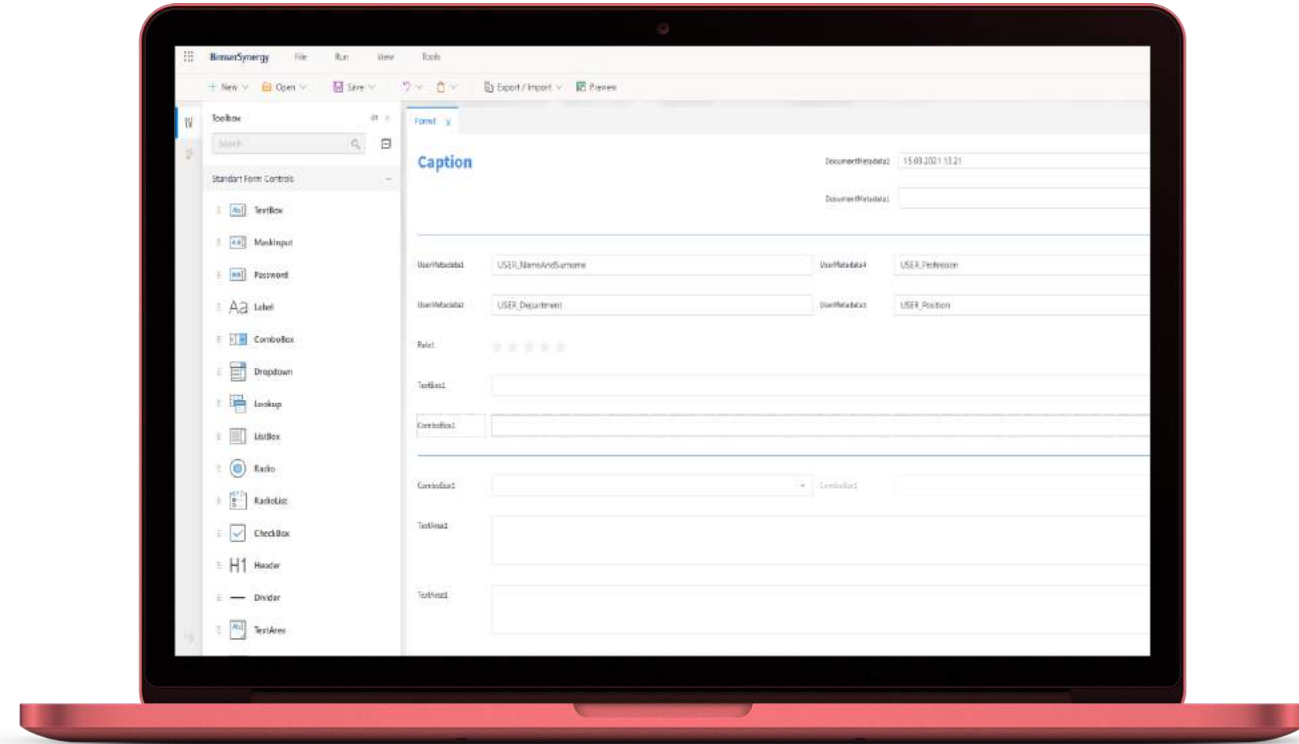

Infrastructure of the Future.

Use Your Content
Intelligently

Design The Rule
Of The Game

Multilingual
Usage

Reach Any Data
From Anywhere

New Design
Dashboard

Be
Secure

Highlighted Features

User friendly Interface Attractive UX.

You can create any workflow for your business with an user friendly interface. Bimser Synergy CSP enables you to create forms quickly with rich type of components just with drag and drop. Everything you want, right where you need it! End users can realize an impressive User friendly Interface and Attractive UX in all browsers and mobile at same time!