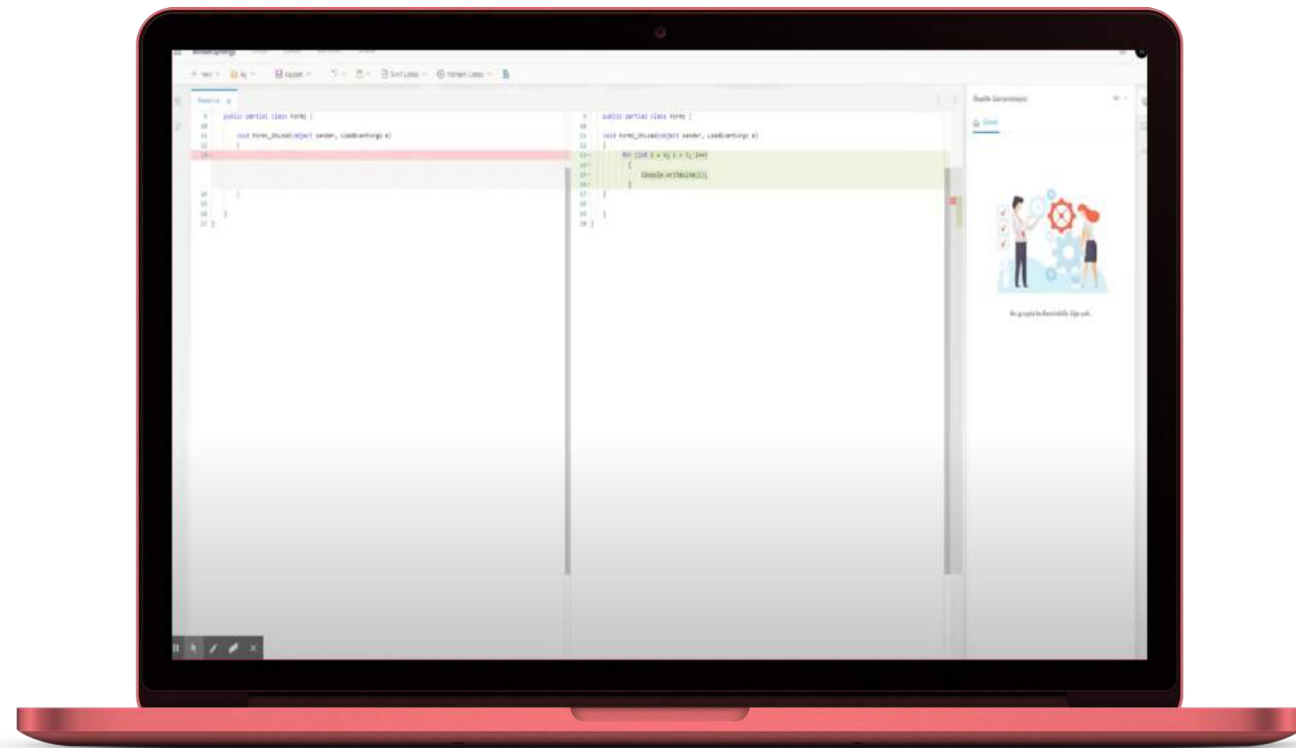

Highlighted Features

Cooperation and Collaboration.

Manage all your business processes interactively with stakeholders within a single platform. Develop projects with teamwork.