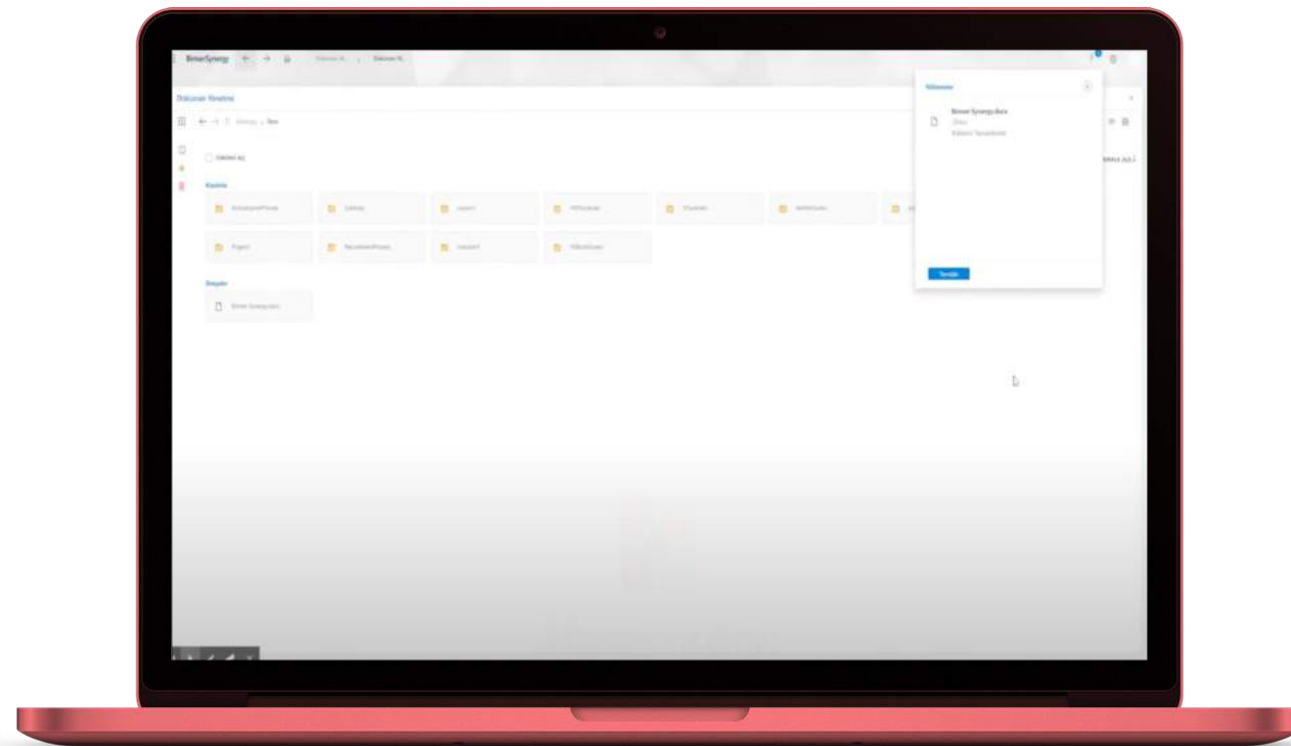

Manage all your business processes interactively with stakeholders within a single platform. Develop projects with teamwork.

Highlighted Features

Content Life Cycle Management.

Simply create, categorize, tag, check in or share, review and report, archive or destroy the document.