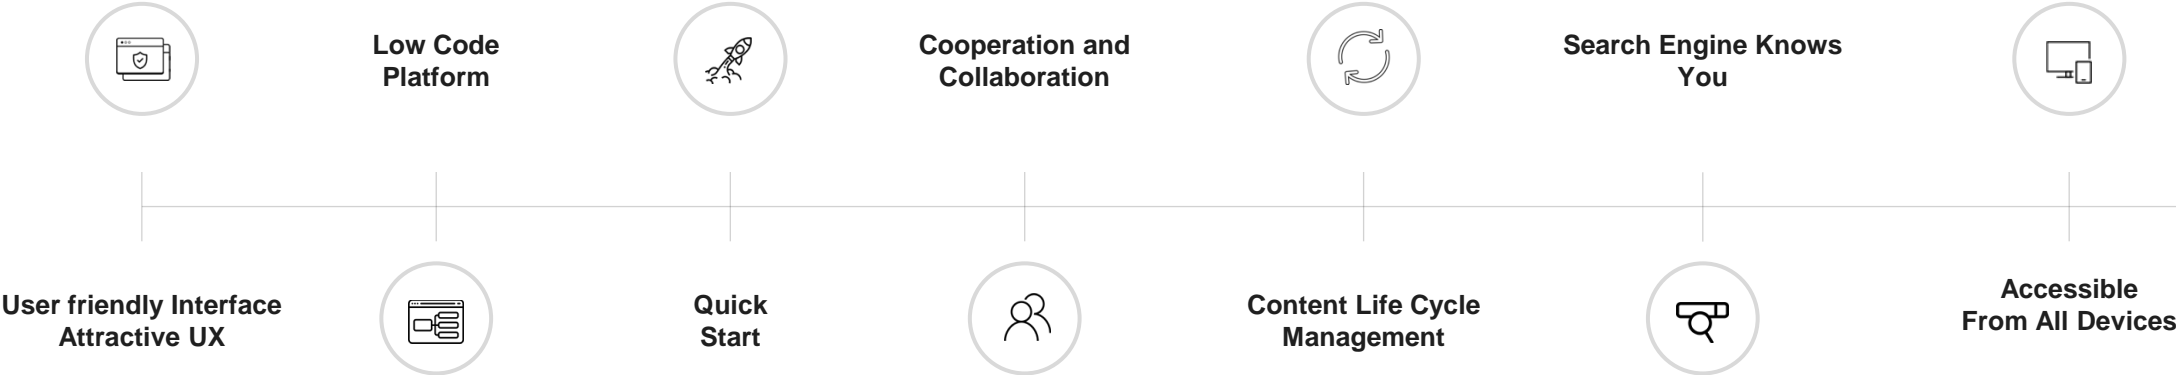

YOU ARE
THE RULE MAKER

ACCESSIBLE
FROM ALL DEVICES

USE YOUR CONTENT
INTELLIGENTLY

REACH ANY DATA
FROM ANYWHERE

BE
SECURE

Highlighted Features

Infrastructure of the Future.

Highlighted Features

Infrastructure of the Future.

Use Your Content
Intelligently

Design The Rule
Of The Game

Multilingual
Usage

Reach Any Data
From Anywhere

New Design
Dashboard

Be
Secure

Highlighted Features

User friendly Interface Attractive UX.

You can create any workflow for your business with an user friendly interface. Bimser Synergy CSP enables you to create forms quickly with rich type of components just with drag and drop. Everything you want, right where you need it! End users can realize an impressive User friendly Interface and Attractive UX in all browsers and mobile at same time!