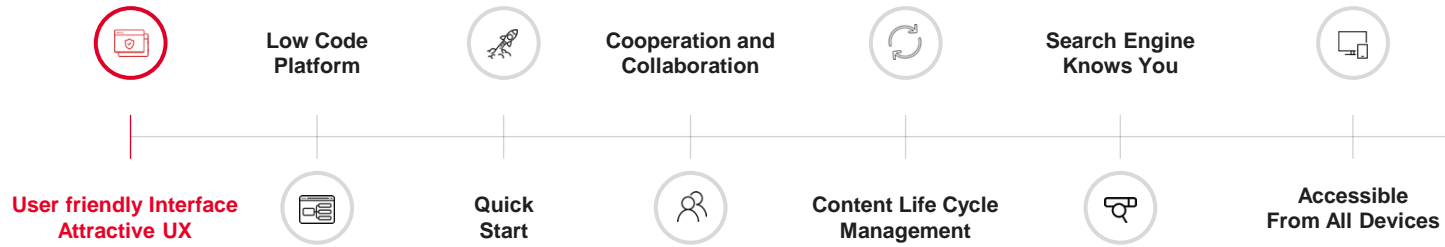

YOU ARE
THE RULE MAKER

ACCESSIBLE
FROM ALL DEVICES

USE YOUR CONTENT
INTELLIGENTLY

REACH ANY DATA
FROM ANYWHERE

BE
SECURE

Highlighted Features

Infrastructure of the Future.

Highlighted Features

Infrastructure of the Future.

Use Your Content
Intelligently

Design The Rule
Of The Game

Multilingual
Usage

Reach Any Data
From Anywhere

New Design
Dashboard

Be
Secure

Highlighted Features

User friendly Interface Attractive UX.

You can create any workflow for your business with an user friendly interface. Bimser Synergy CSP enables you to create forms quickly with rich type of components just with drag and drop. Everything you want, right where you need it! End users can realize an impressive User friendly Interface and Attractive UX in all browsers and mobile at same time!