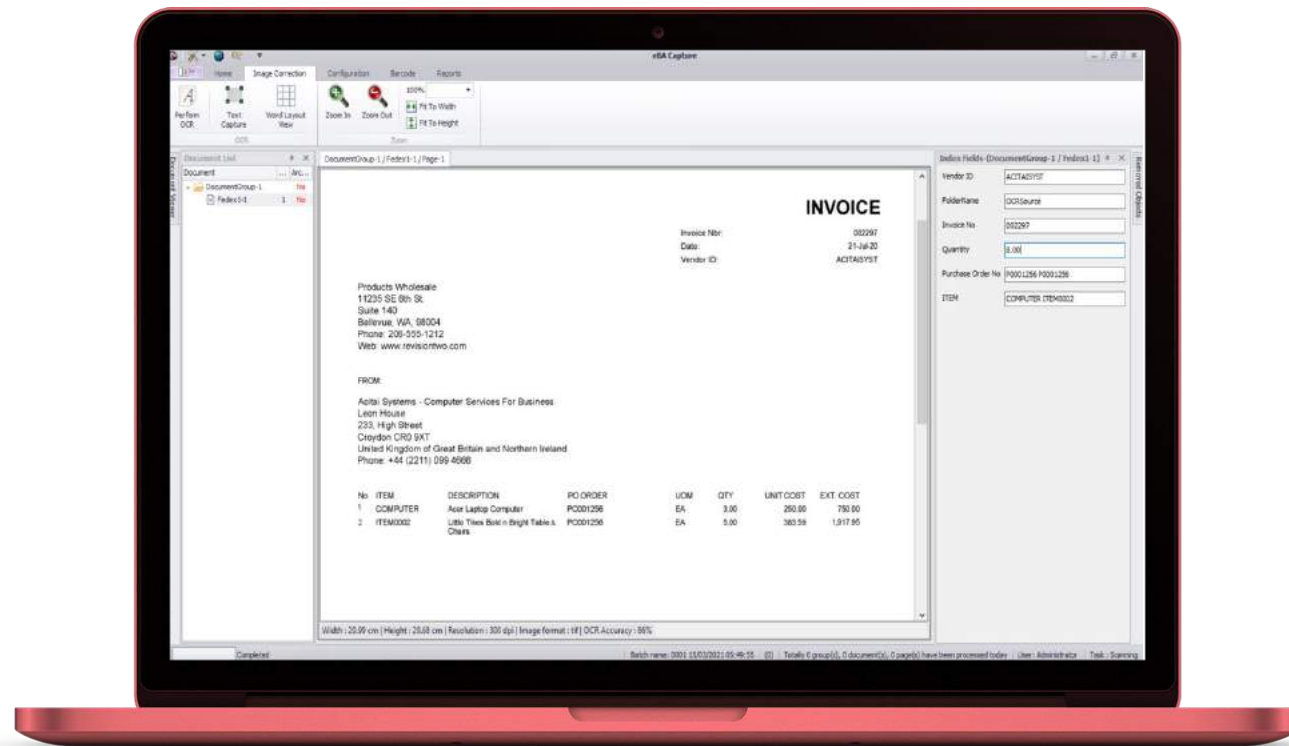

You Are The Rule Maker

Multilingual Usage

Reach Any Data From Anywhere

New Design Dashboard

Be Secure

Highlighted Features

Reach any Data From Anywhere.

Convert your content to usable data. You can simplify scan , import , approve, archive your corporate content processes .

You can also integrate with your ERP system and share any content from a single platform, no matter where the content is saved.

Reach Any Data From Anywhere

Use Your Content Intelligently

New Design Dashboard