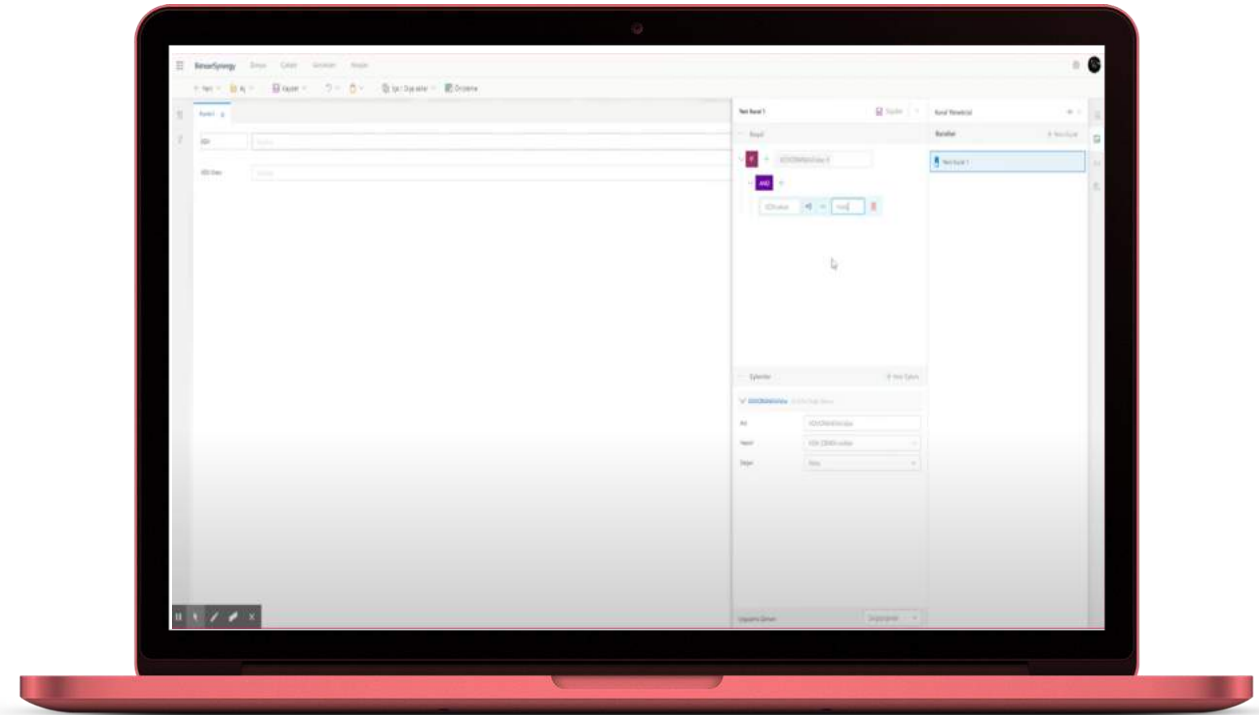

You can define your business rules with Rule Manager with drag& drop or with code. Rule Manager can be used in forms , ux, worflow even in client side or server side to optimize user experience.

Use Your Content
Intelligently