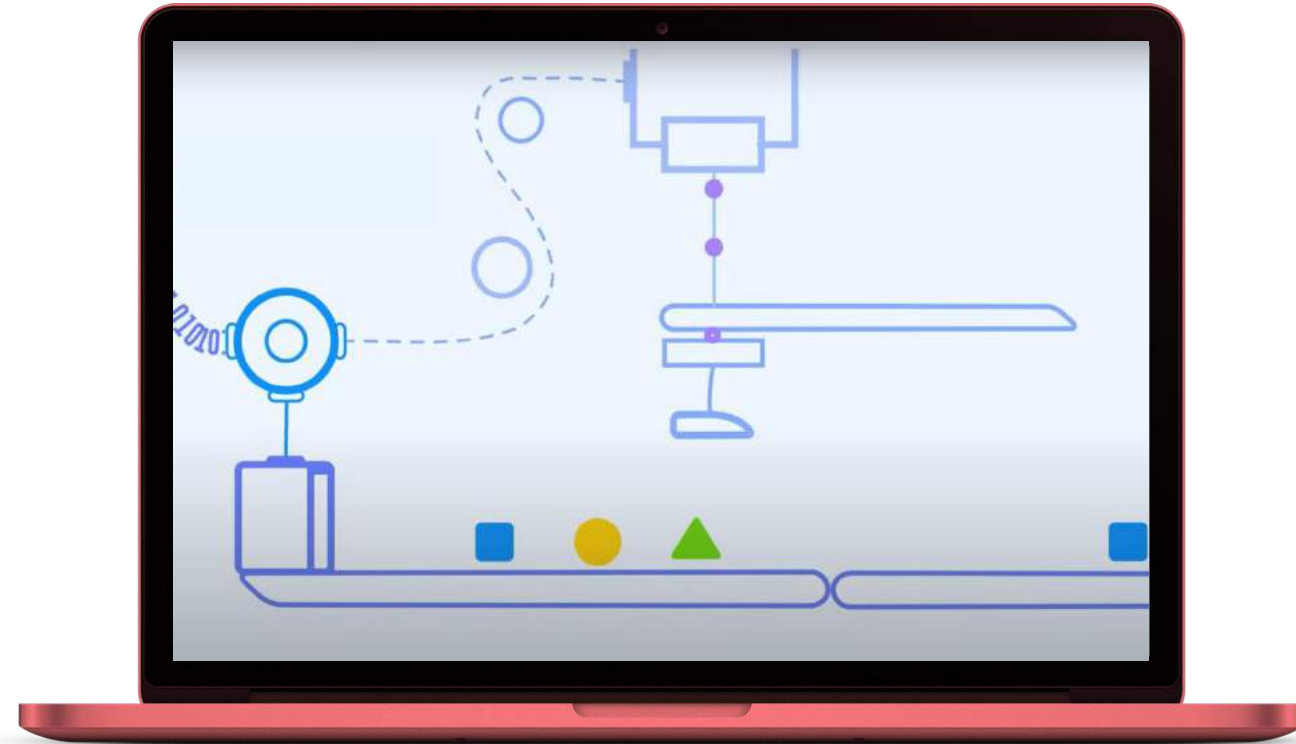

Low Code Platform.

Meet the low code platform that combines the new generation technology with **Bimser Synergy CSP**. Now you can become a developer even if you dont know coding! Advanced developer facilities are also at your fingertips.