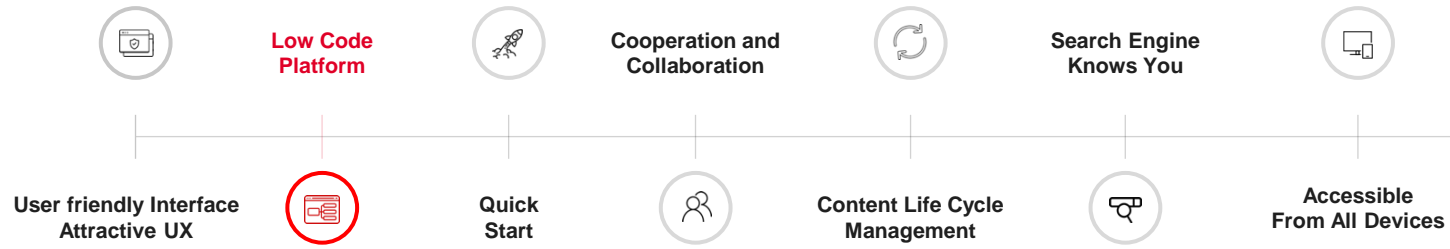

YOU ARE
THE RULE MAKER

ACCESSIBLE
FROM ALL DEVICES

USE YOUR CONTENT
INTELLIGENTLY

REACH ANY DATA
FROM ANYWHERE

BE
SECURE

Highlighted Features

Infrastructure of the Future.

Highlighted Features

Infrastructure of the Future.

Use Your Content
Intelligently

Design The Rule
Of The Game

Multilingual
Usage

Reach Any Data
From Anywhere

New Design
Dashboard

Be
Secure

Highlighted Features

User friendly Interface Attractive UX.

You can create any workflow for your business with an user friendly interface. Bimser Synergy CSP enables you to create forms quickly with rich type of components just with drag and drop. Everything you want, right where you need it! End users can realize an impressive User friendly Interface and Attractive UX in all browsers and mobile at same time!