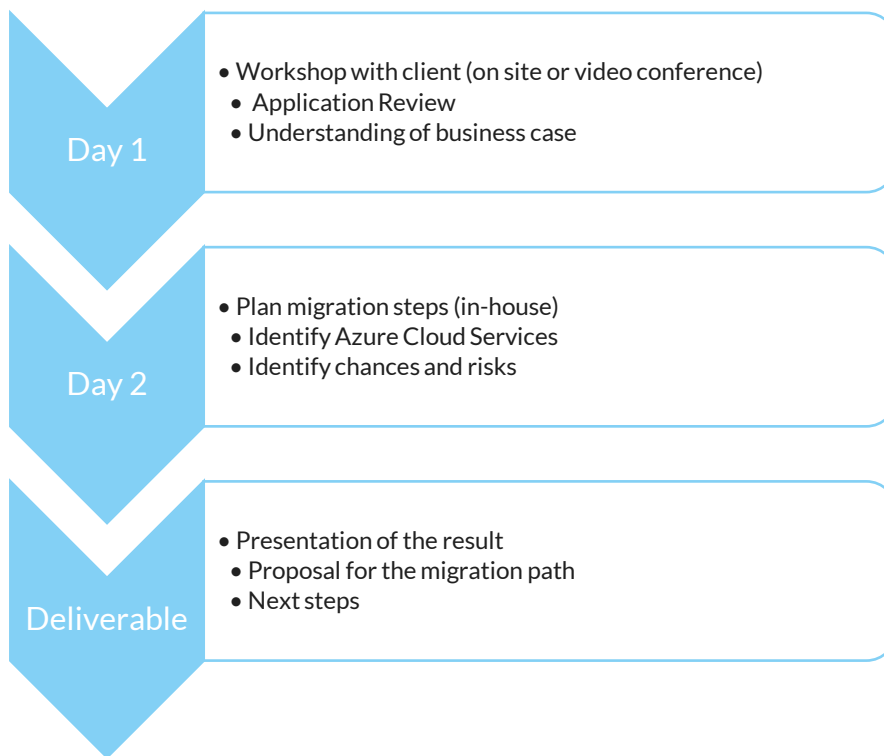

App Migration to Azure 2-Day Assessment

Your contact:

Urban Kägi
BITBEE Solutions GmbH
Gasometerstrasse 9
8005 Zürich
Switzerland

E-Mail urban.kaegi@bitbee.ch