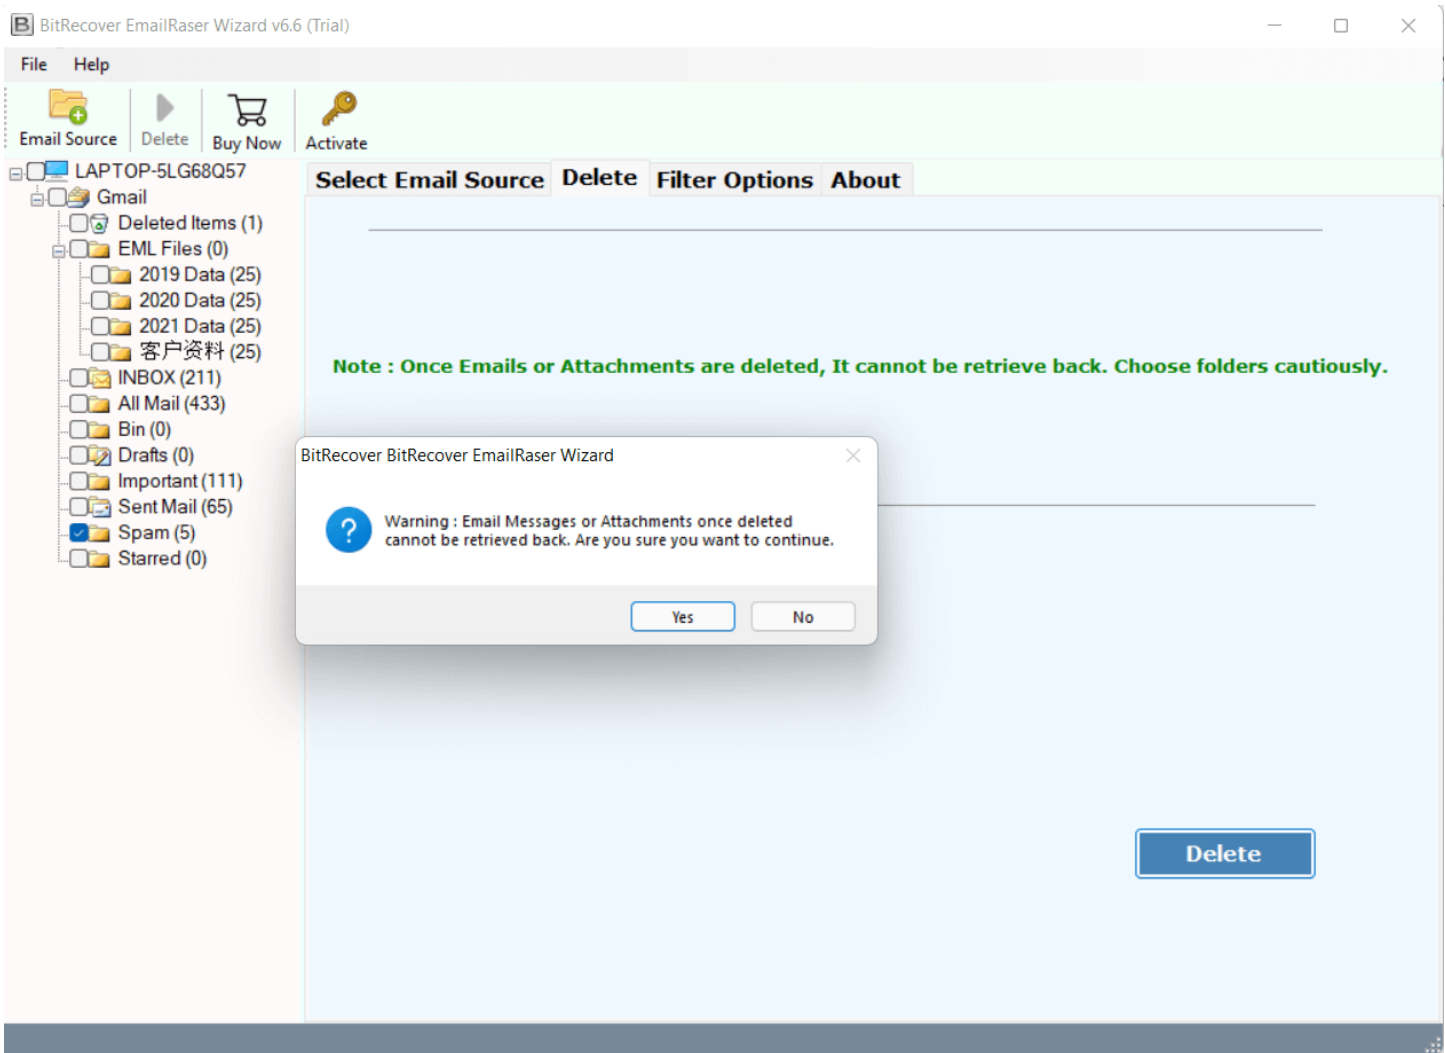

By following the above 5 steps, you can efficiently delete unwanted emails from your inbox using the BitRecover for EmailRaser Tool. A notable feature of this software is its batch email deletion capability allowing you to remove multiple emails simultaneously, saving time and effort. Its advanced filter options enable selective deletion based on the user's requirements, ensuring that only the unnecessary emails are deleted.

Conclusion

Thus, whether you are dealing with an overloaded inbox or aiming to enhance email management, this tool offers a reliable and user-friendly solution making the email deletion process straightforward and accessible to all users. Additionally, the tool provides you a preview of email folders before permanent deletion, allows users to make informed decisions. A standout feature of this software is its ability to permanently remove emails and attachments from multiple email providers ensuring that deleted emails cannot be recovered from IMAP accounts.