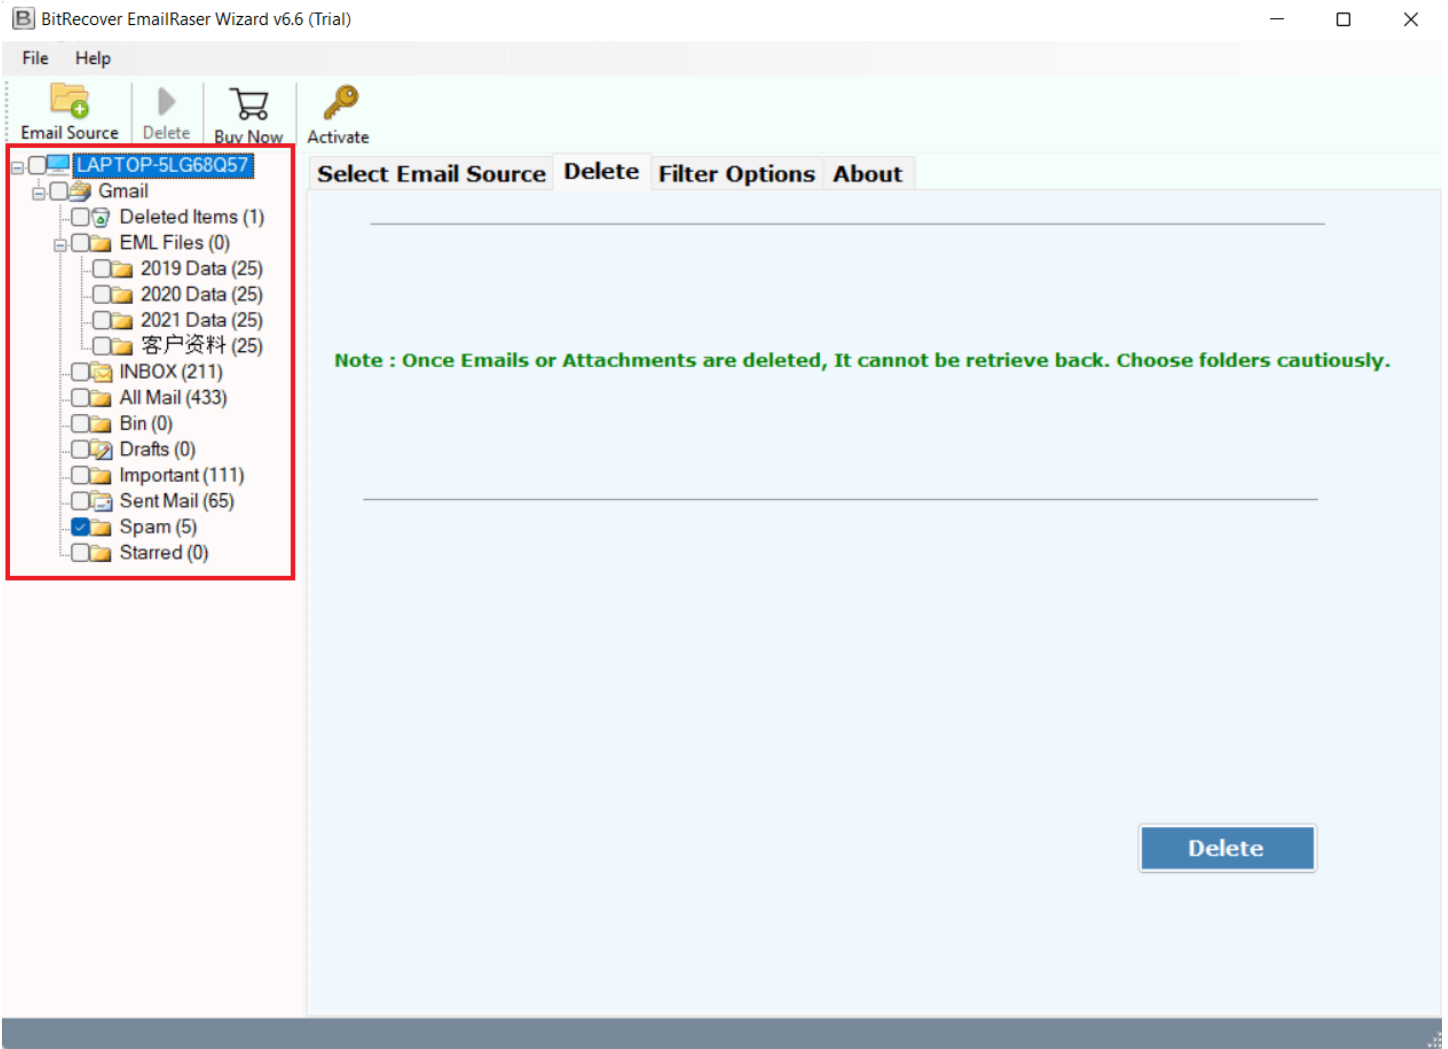

Step 4: You can also apply filters as per your need by click on the **Filter Options** in the software panel.