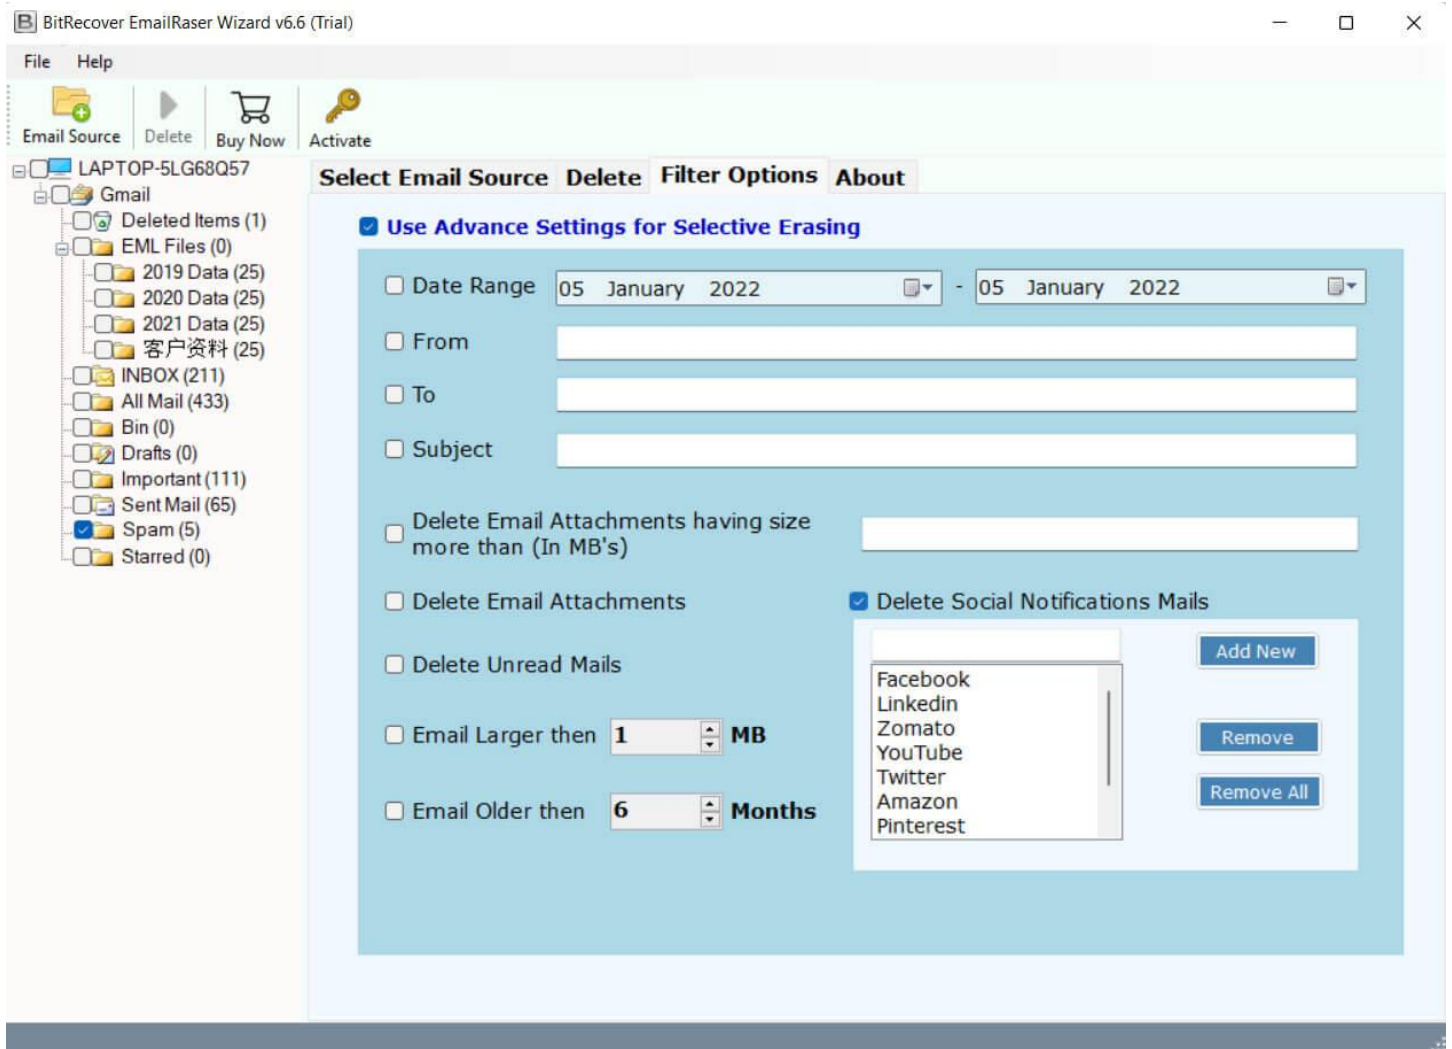

Step 5: Once you are done with all the previous steps, click on the **Delete** button and a prompt will be displayed on your screen asking you for confirmation. Click on the **Yes** button and let the software complete the removal process.