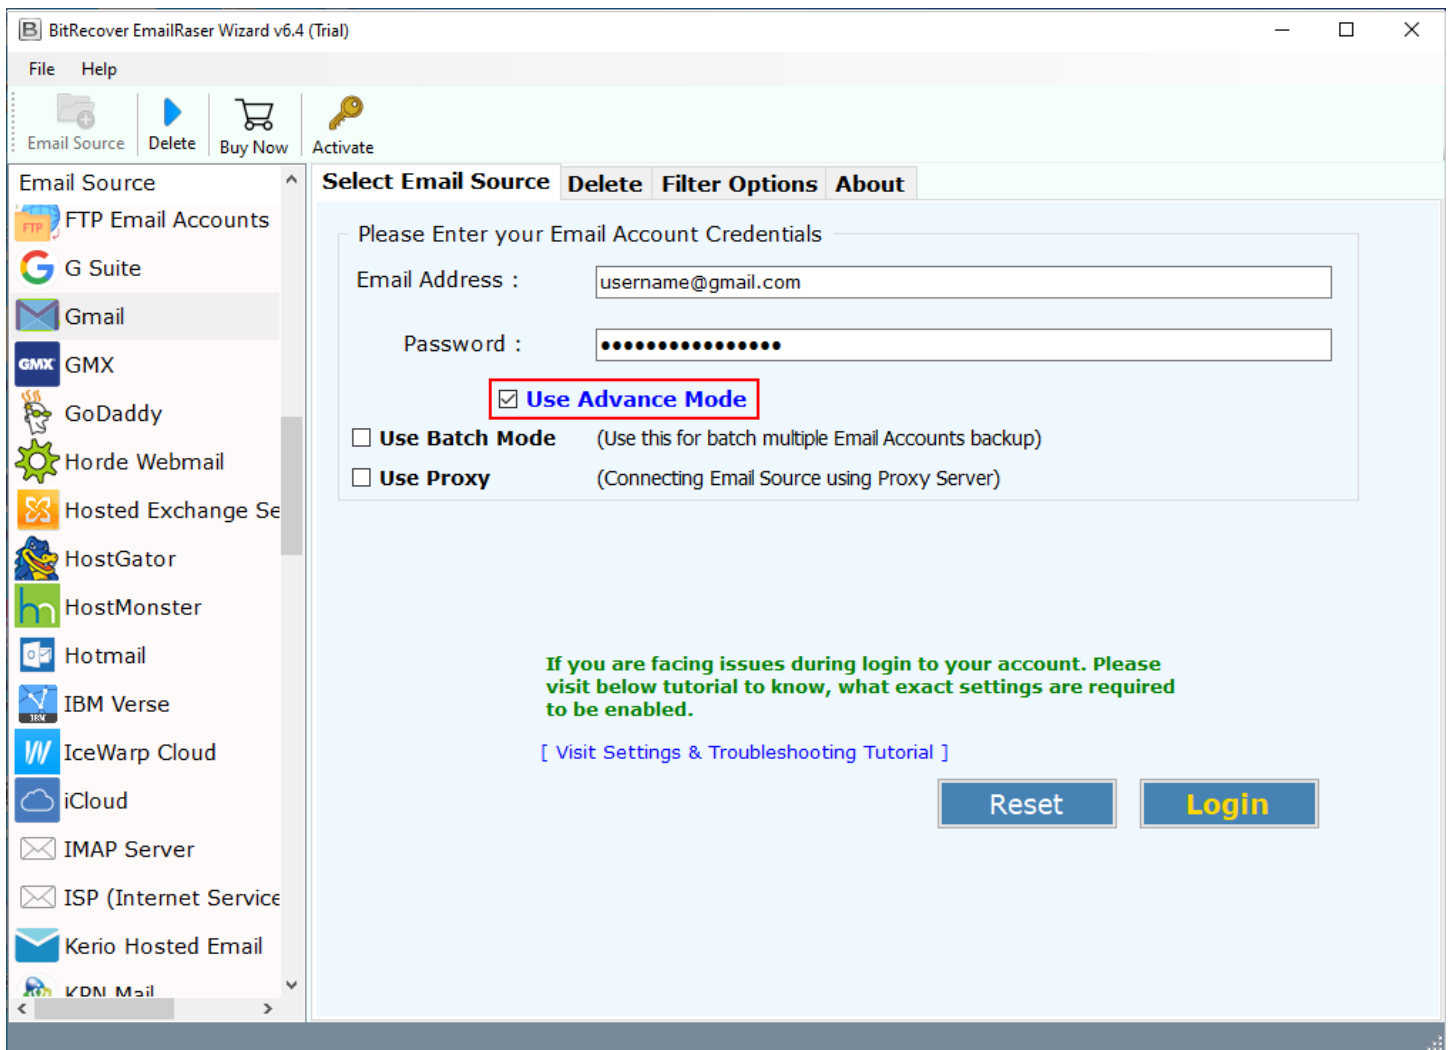

Step 3: Once you have successfully logged in, you will be displayed all the email folders on the left side of the software panel. You can tick the folders which you wish to delete and untick the rest.