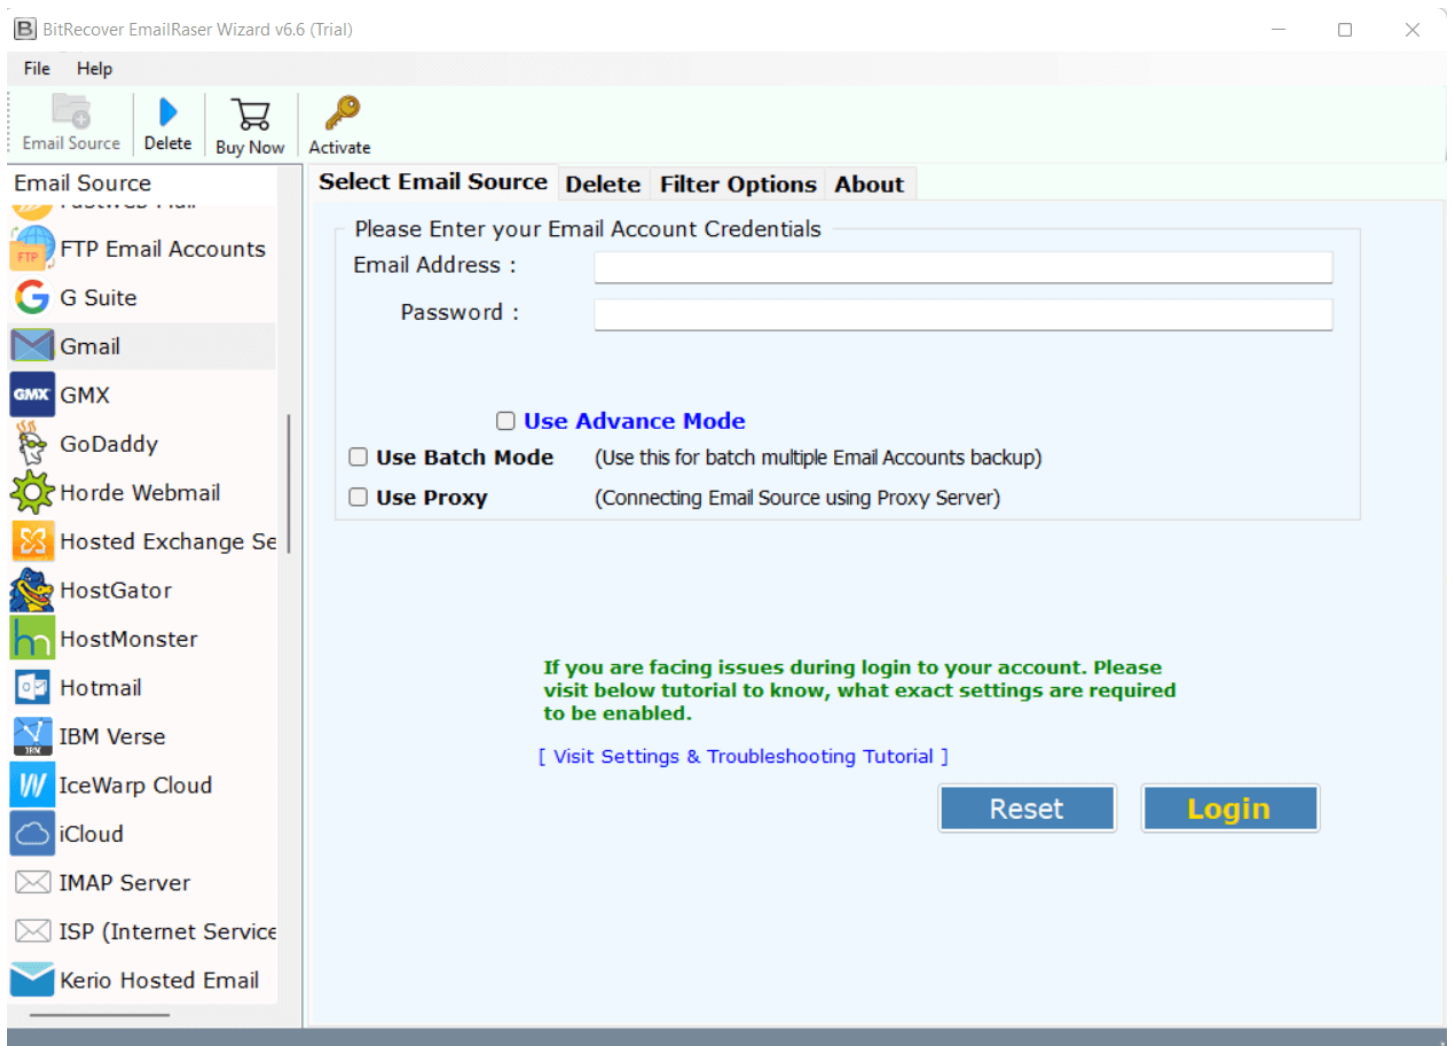

BitRecover for EmailRaser Tool

Delete All Email Messages at Once from 90+ Webmail Applications in Bulk

In our daily digital interactions, email accounts might often become clustered with unnecessary messages, consuming valuable storage space and making the inbox management quite challenging. This is where the EmailRaser Tool comes into play which is a specialized tool designed to help users efficiently delete unwanted emails from various email accounts, including Microsoft 365, Gmail, Yahoo Mail, AOL Mail and more, thereby streamlining inbox management and enhancing productivity.

Visit the official page: [BitRecover for EmailRaser Tool](#)

Step 1: Download the BitRecover BiWipe software and after opening the tool, you would be asked to enter your Email account credentials for which you wish to delete the mails.