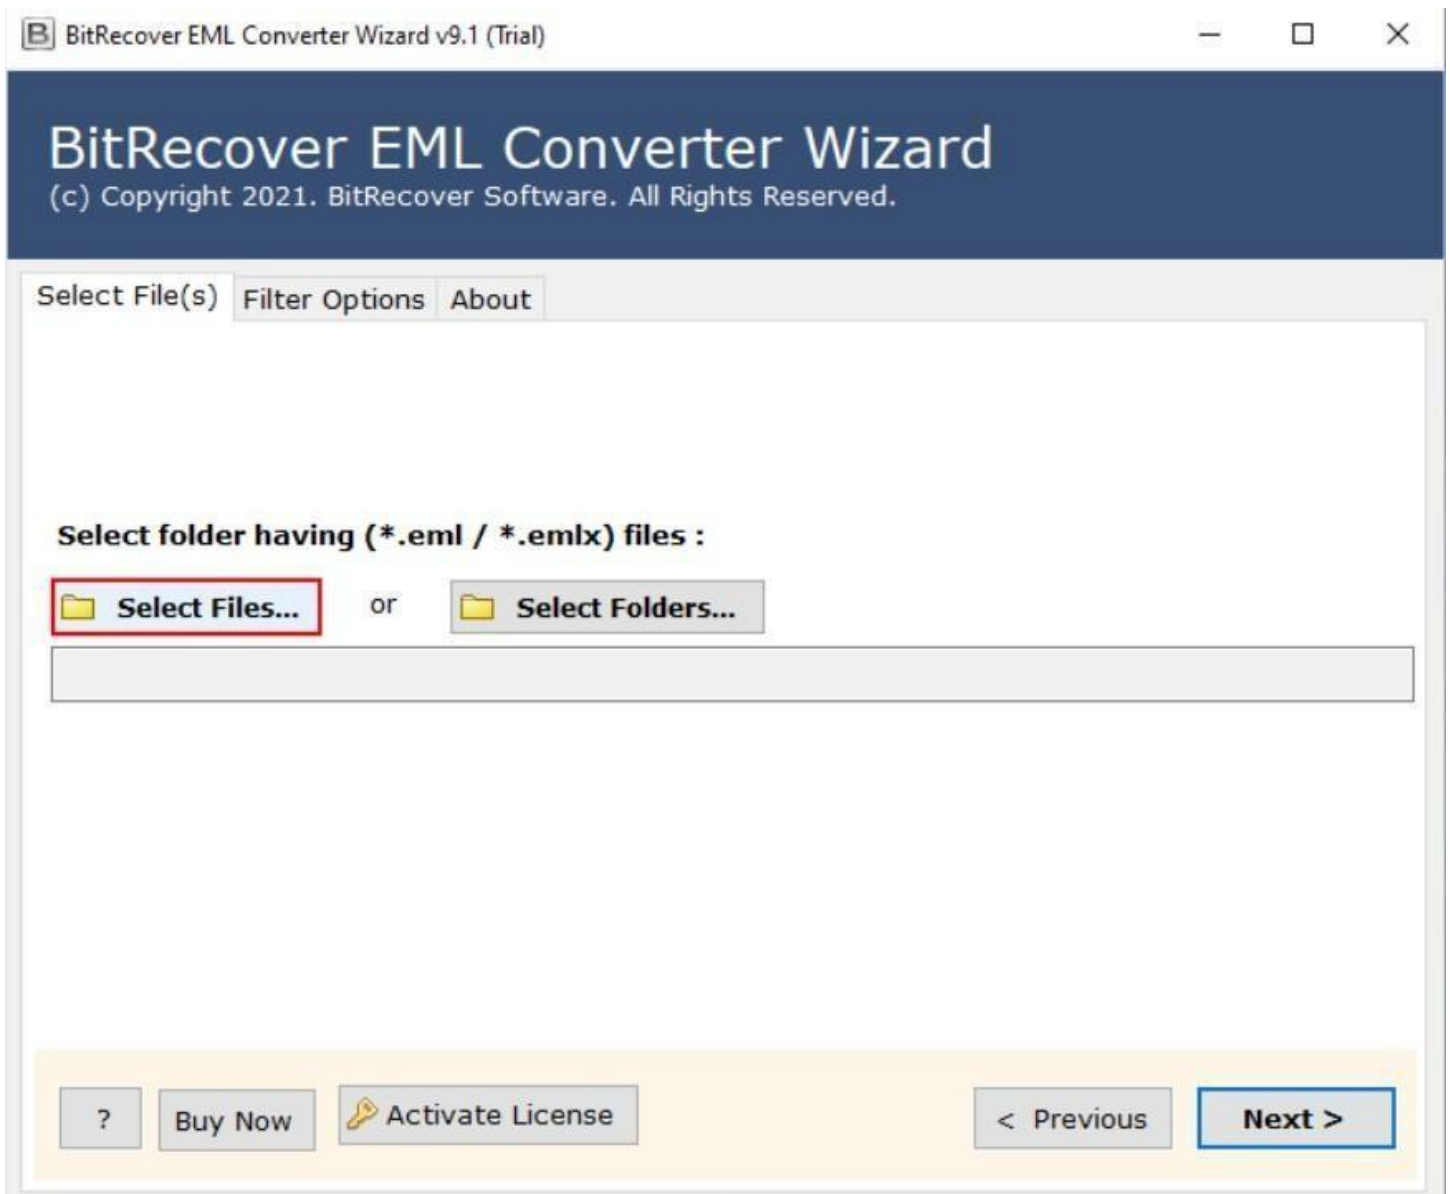

BitRecover EML to PNG Converter

Convert EML files to PNG as well as other file formats

In our daily digital communications, EML files are commonly used to store individual email messages across various email clients. However, managing and accessing these files can become challenging, especially when migrating to different platforms or requiring specific formats for archiving or analysis. This is where the EML to PNG Converter comes into play which is basically a versatile tool that allows users to convert EML files into PNG as well as other formats ensuring seamless accessibility and management of email data across diverse platforms.

Visit the official page: [BitRecover EML to PNG Converter](#)

Step 1: Download the EML to PNG converter and open it. If you wish to select individual files, click on the **Select Files** option or if you wish to select folder, click on the **Select Folders** option.

Step 2: Select the files which you wish to convert and click on the **Open** button.