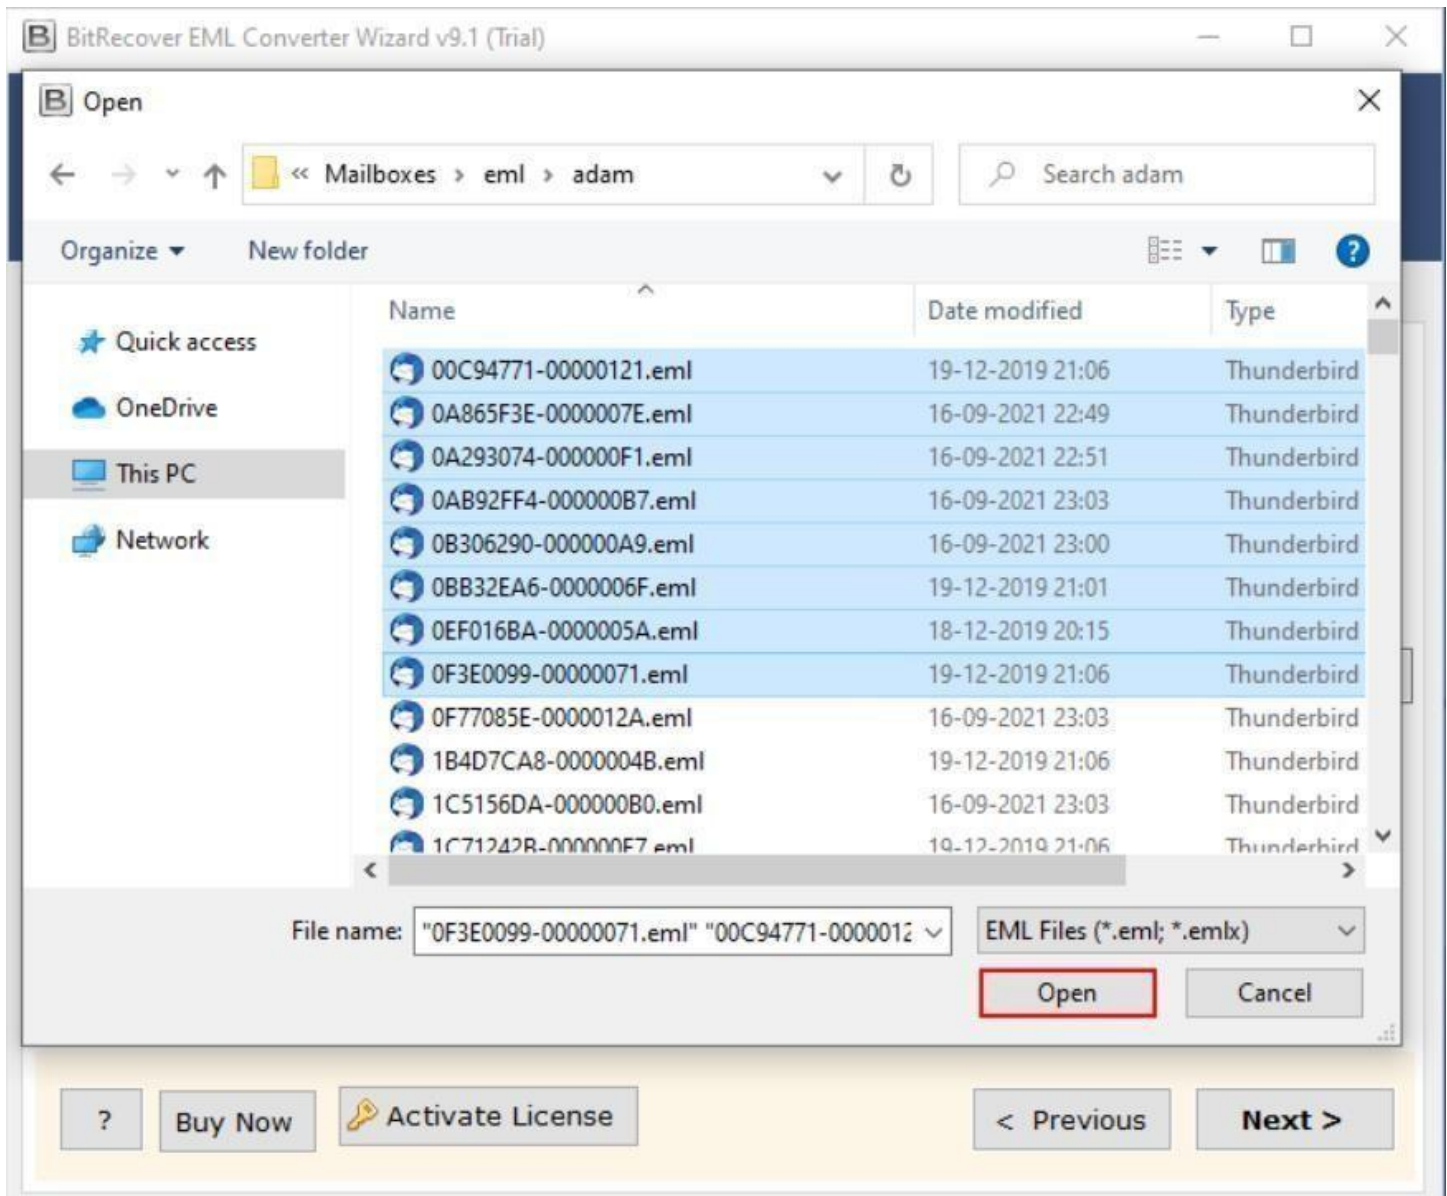

Step 3: The software panel will display the list of all the folders, tick the required ones and click on the **Next** button.