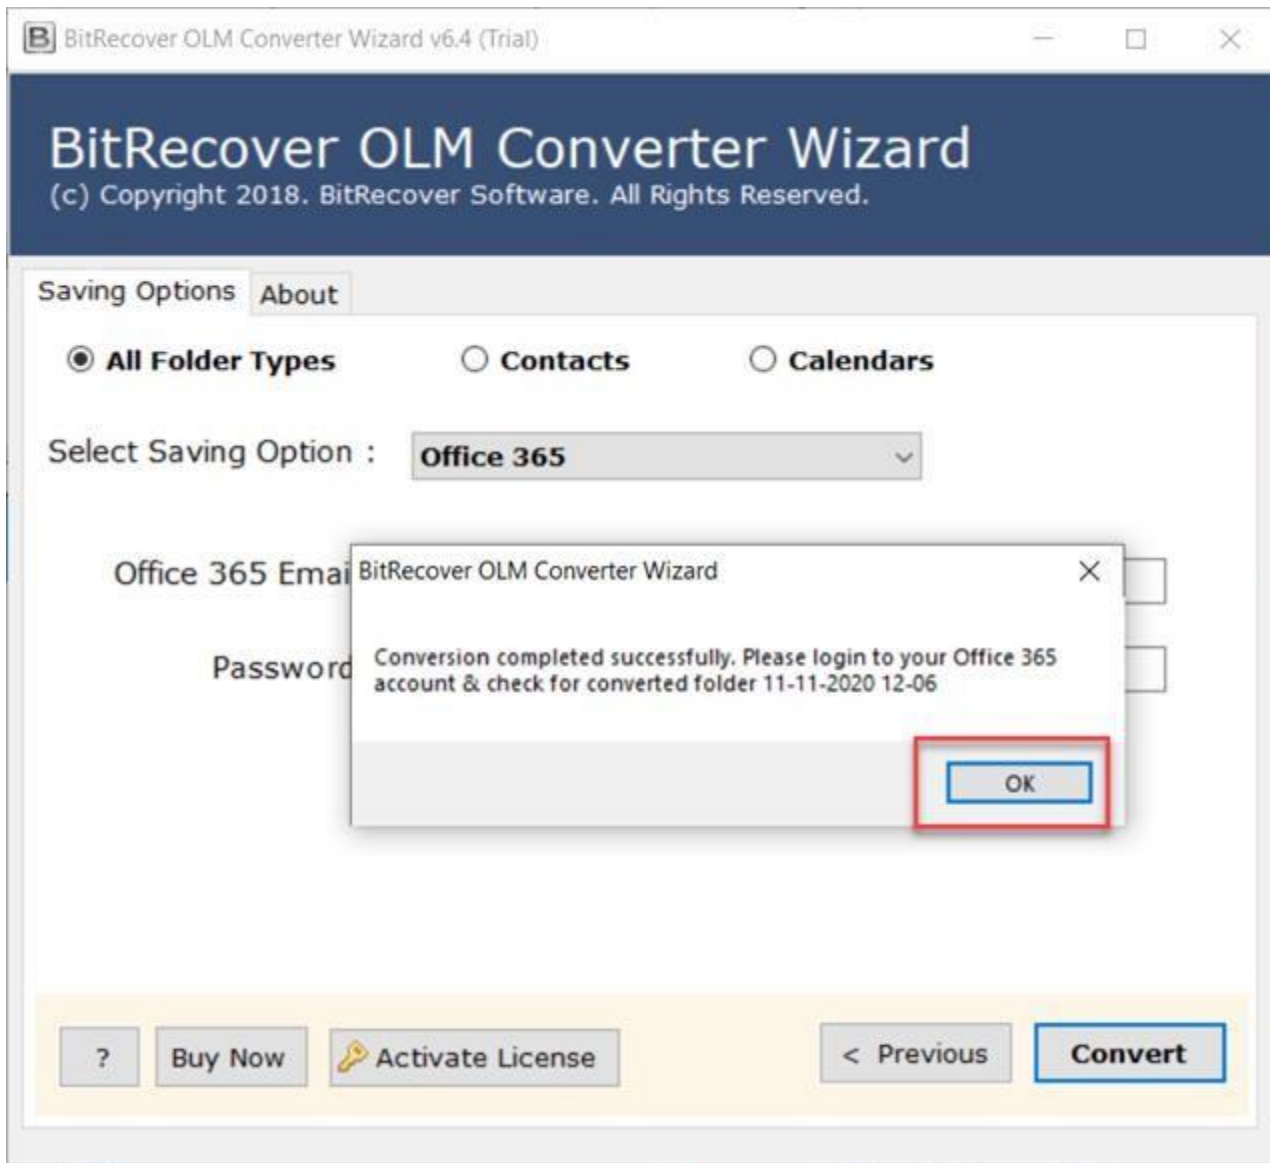

By following the above 4 steps, you can efficiently convert your OLM files to PST file format using this OLM to PST Converter Wizard. Apart from this, the software's friendly user-interface and support for multiple formats make it a convenient solution for managing email data across different platforms.

Conclusion

Thus, whether you are switching platforms or archiving your emails, this tool is designed to cater to your needs efficiently. One of the unique features of this software is its ability to handle large files without any data loss while maintaining the original folder hierarchy. Additionally, it provides options like selective conversion and compatibility with multiple email clients, ensuring a smoother user experience.