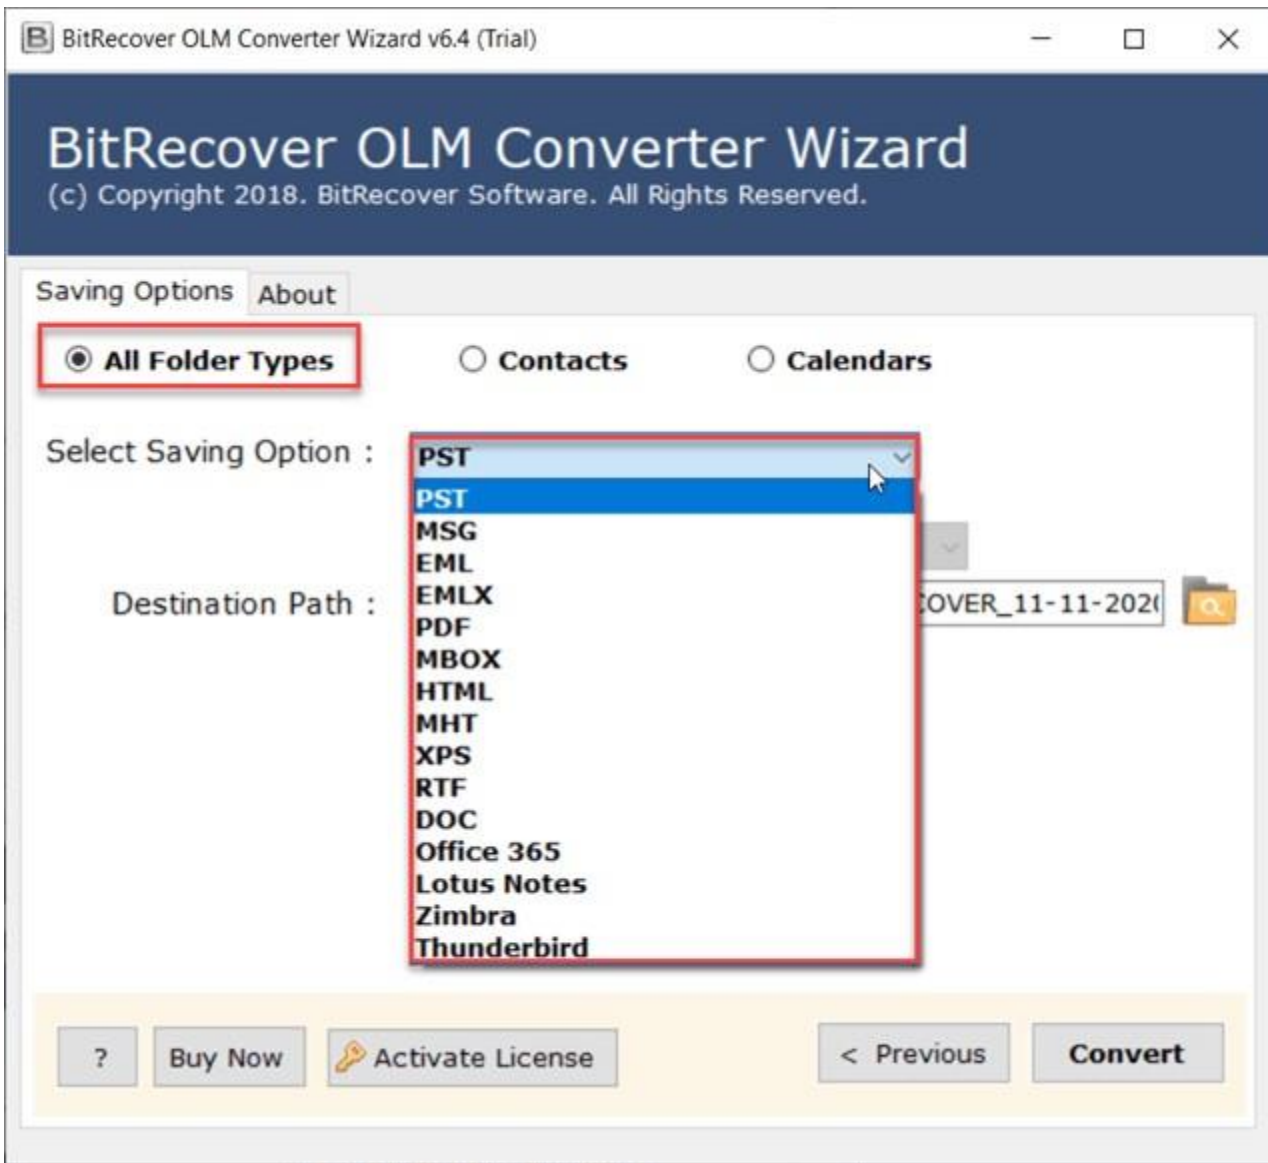

Step 4: Let the software complete the conversion process. Once the process is successfully completed, you will get a prompt message informing you about the successful conversion as well as the destination path.