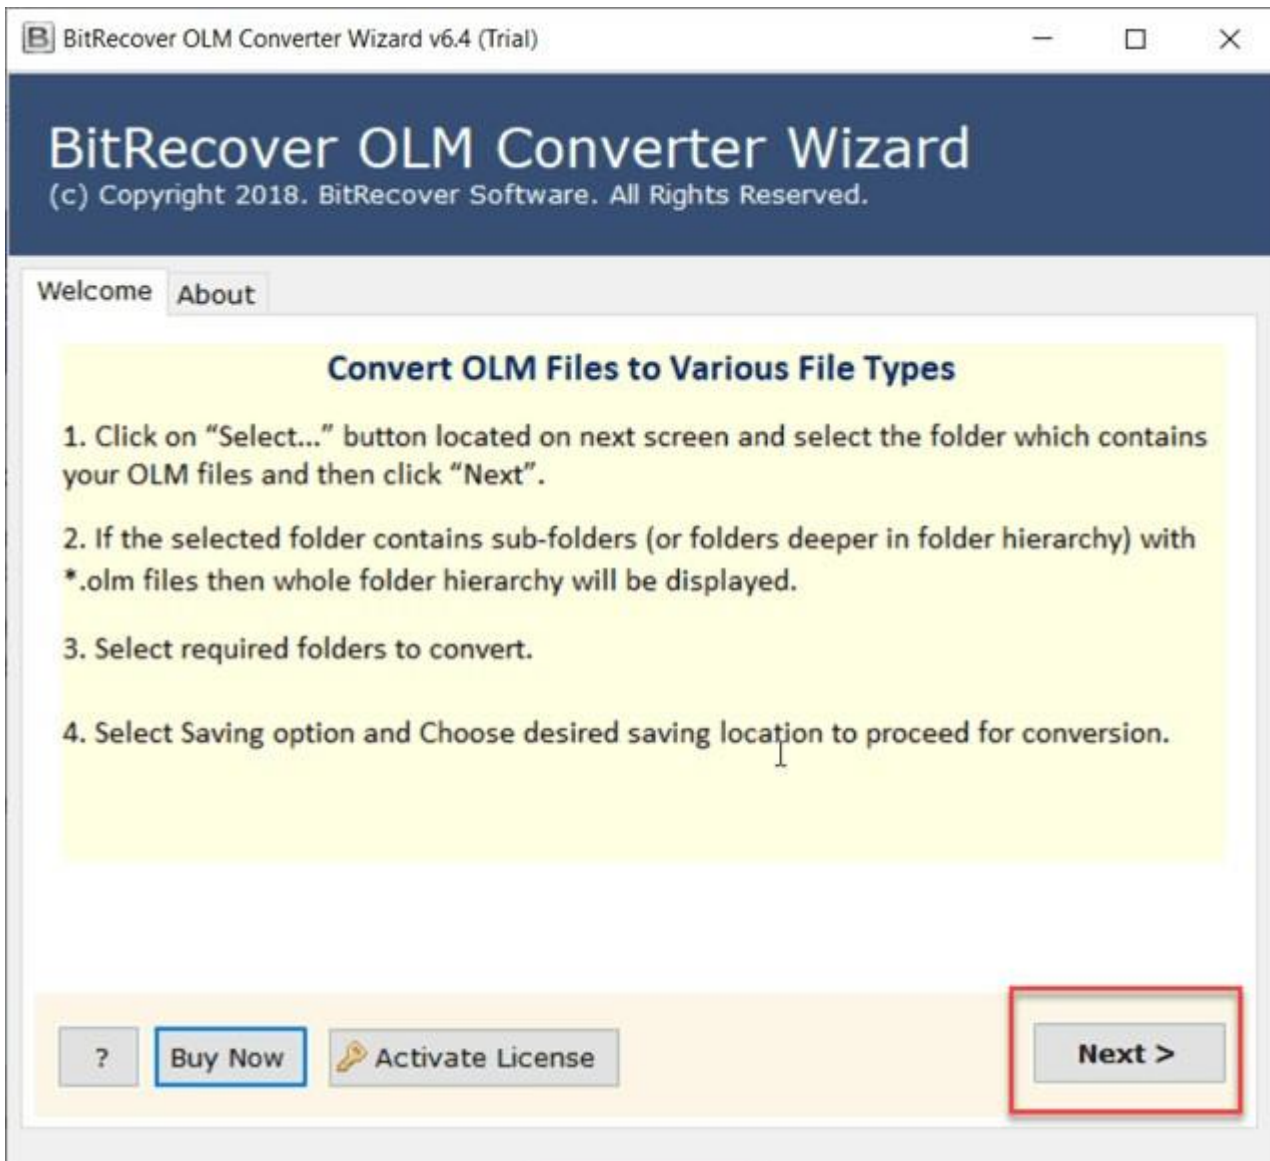

BitRecover for OLM to PST Converter Tool

Advanced tool to export OLM files into PST and 10 other file formats

Managing email data from OLM files can be a tedious task, especially when transferring data between platforms. This is where the OLM to PST Converter Tool comes into play which basically simplifies this process by allowing you to convert OLM files into PST file formats and other formats such as PST, MBOX, EML and more. It ensures seamless migration of your emails, calendars, and other data while preserving the original structure.

Visit the official page: [BitRecover for OLM to PST Converter Tool](#)

Step 1: Download the OLM to PST Converter Tool and after opening it, go through the instructions displayed in the software panel. Once you are done with the instructions, click on the **Next** button.